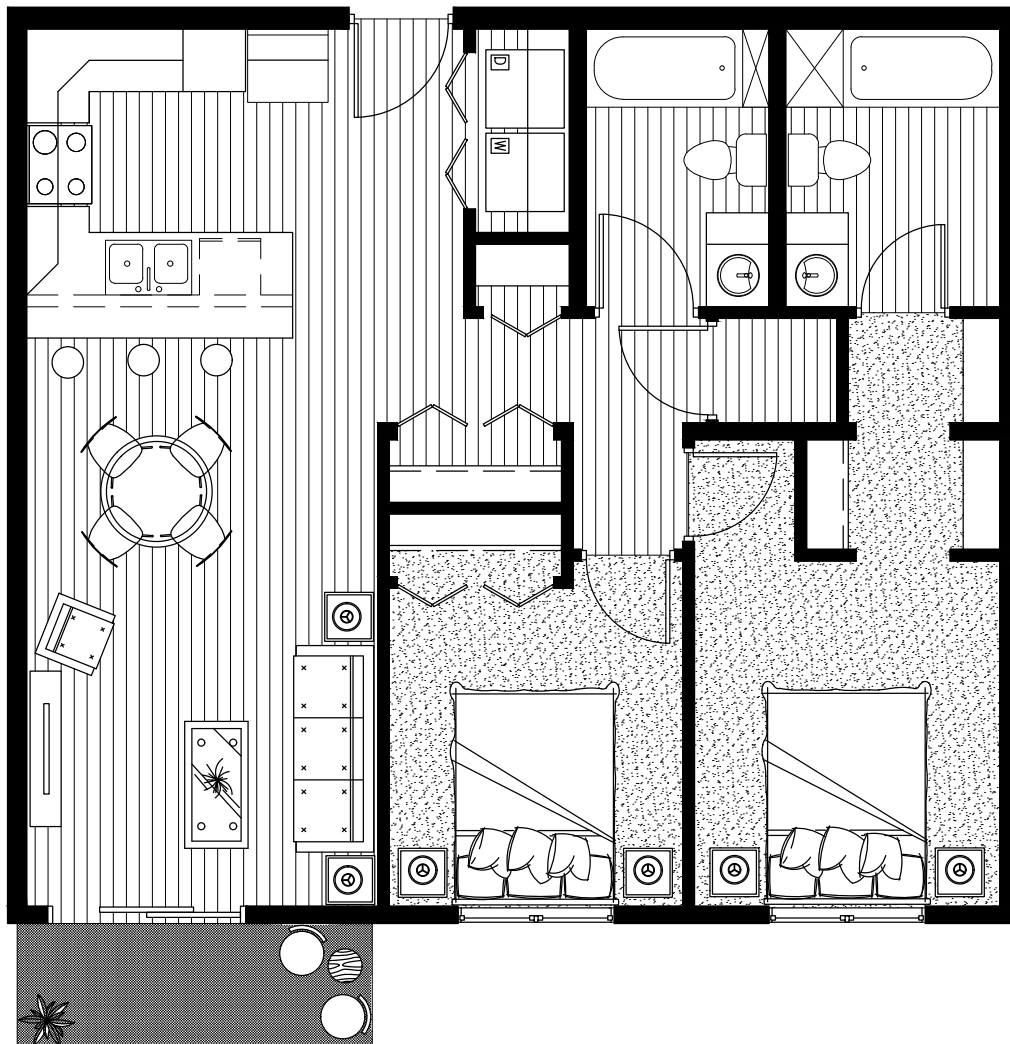

Waterford Village

90 Waterford Green Common & 10 Highwater Path

Suite Type B4: 2 Bedroom - 2 Bathroom - 871 SQ FT

Kitchen: 10'3" x 9'10"

Master: 9'9" x 11'

Balcony: 11' x 4'

Living/Dining: 18' x 11'2"

Bedroom 1: 9'4" x 11'