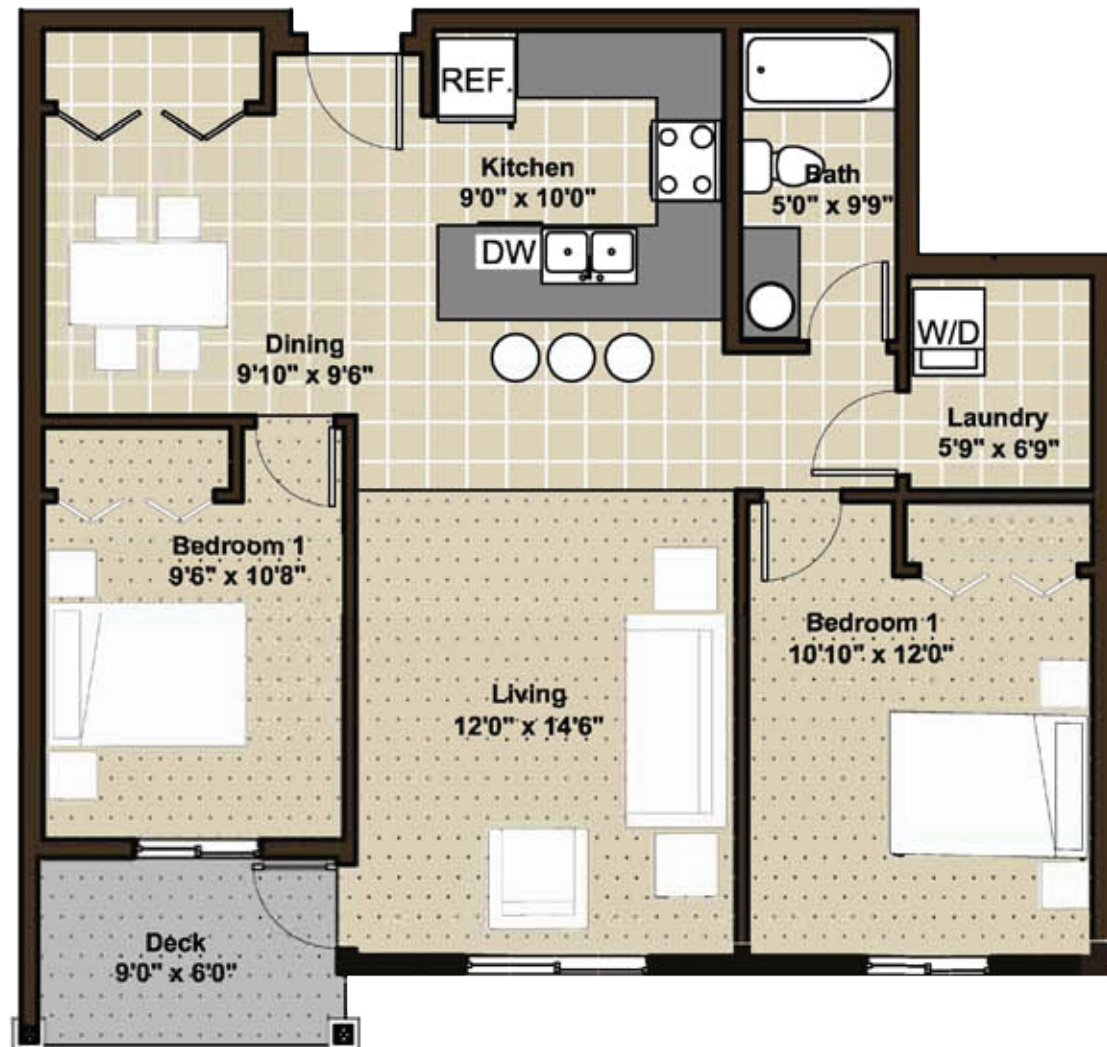

# CABERNET 3

**887** sq ft

3000

39 Van Slyke Way

All suite measurements are preliminary based on current building concept and unit configurations and are subject to change.

# CABERNET 3

Building **3000**  
**39 Van Slyke Way**

First Floor

101

Second Floor

201, 216

Third Floor

301, 316

Fourth Floor

401, 416

First floor

Second floor

Third floor

Fourth floor