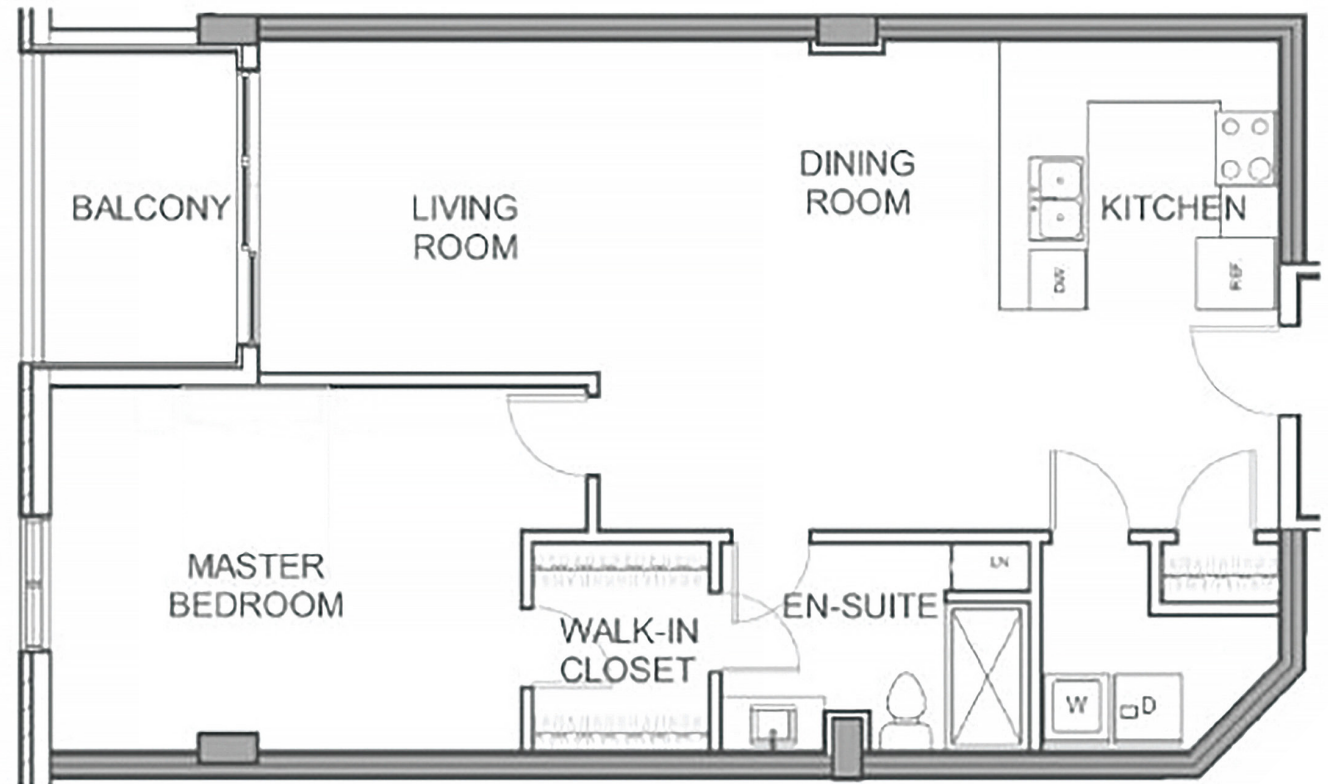

# Suite E

**807** sq ft

79 Holtwood Court

All room measurements are preliminary based on current building concept and unit configurations and are subject to change.

# Suite B

**905 sq ft**

79 Holtwood Court

All room measurements are preliminary based on current building concept and unit configurations and are subject to change.

# Suite B1

**905 sq ft**

79 Holtwood Court

All room measurements are preliminary based on current building concept and unit configurations and are subject to change.