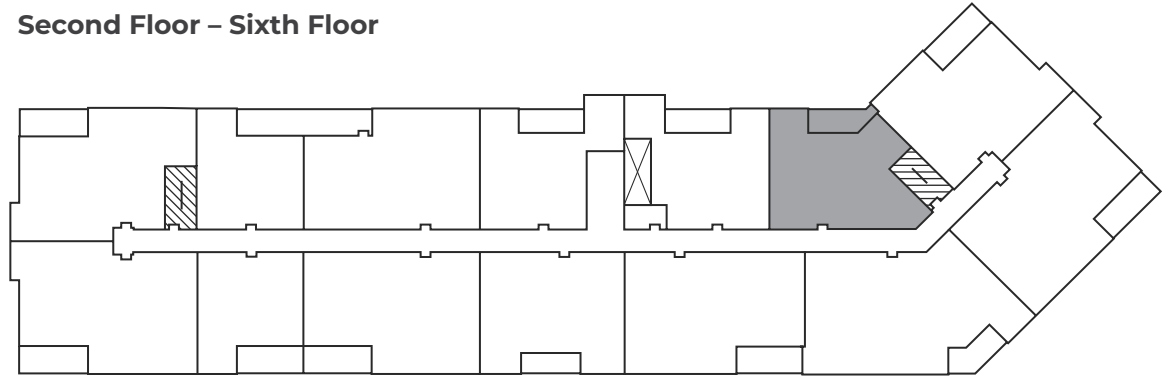

BROOKSIDE TERRACE

APARTMENTS

118 Tilbury Avenue,
Bedford, NS

DEWOLF

1034-1147 sq ft

First Floor

Second Floor – Sixth Floor

 Elevator  Stairwell