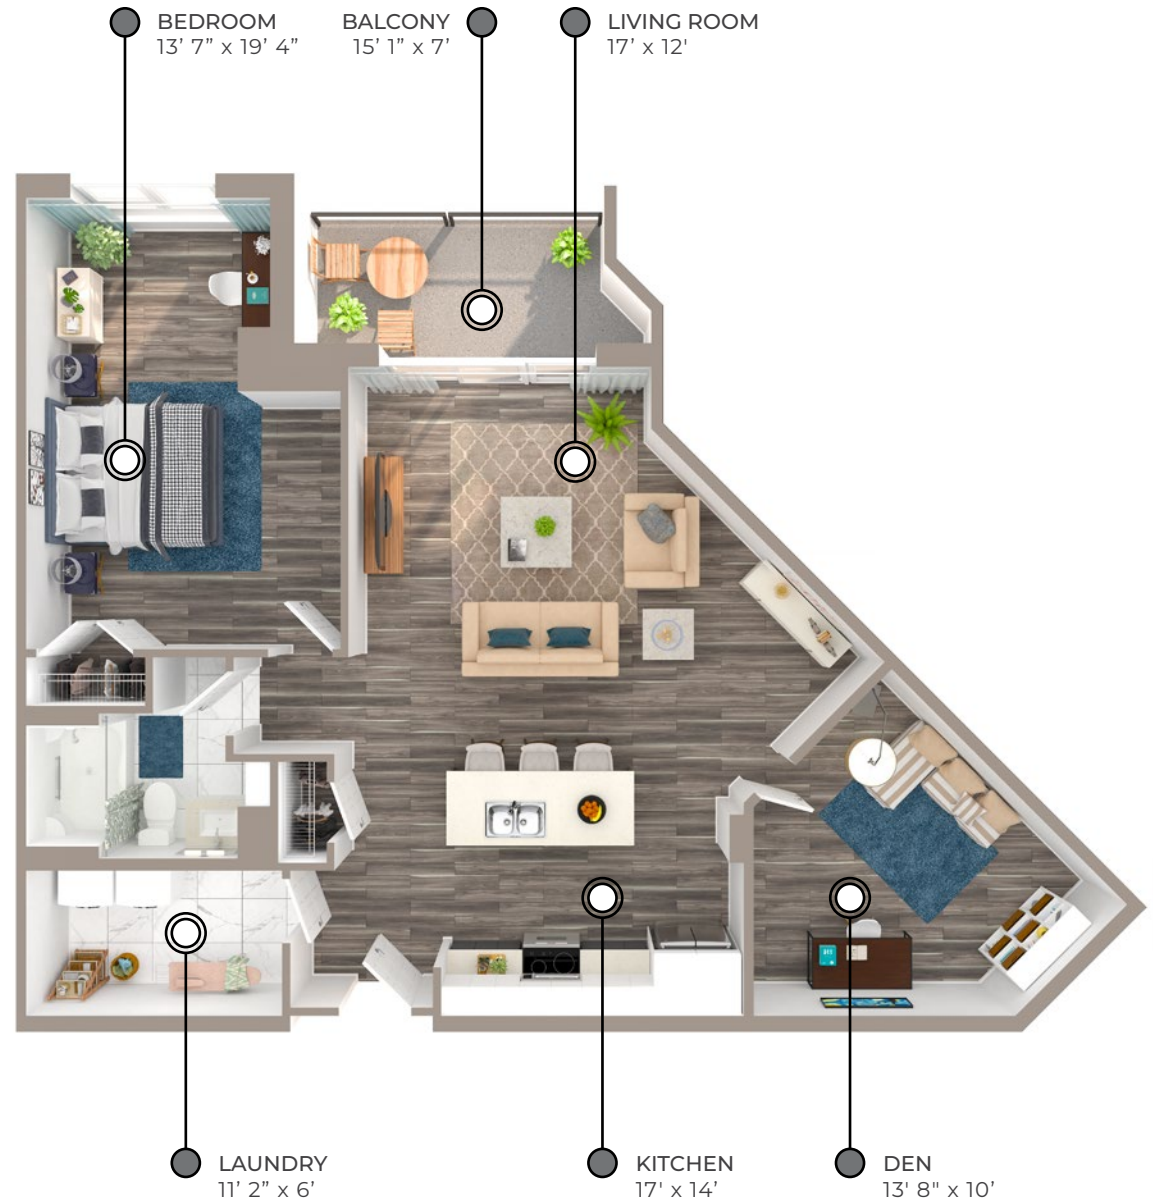

BROOKSIDE TERRACE APARTMENTS

118 & 120 Tilbury Avenue,
Bedford, NS

BIRCH COVE

1005 sq ft

The floor plan illustrated here includes these finishes:

CABINETS:

White High-gloss White Charcoal

COUNTERS:

BROOKSIDE TERRACE

APARTMENTS

118 & 120 Tilbury Avenue,
Bedford, NS

SANDY LAKE

1052 sq ft

118 Tilbury Avenue

Second Floor – Sixth Floor

⊗ Elevator ⊗ Stairwell

CABINETS:

White High-gloss White Charcoal

COUNTERS:

Laminate Quartz

FLOORING:

Luxury vinyl plank Ceramic tile

Please note, all floor plans and photos are provided for illustrative purposes only. **ALL MEASUREMENTS ARE APPROXIMATE.** Actual layouts may be different than shown and could vary in size and scale.

BROOKSIDE TERRACE

APARTMENTS

118 Tilbury Avenue,
Bedford, NS

DEWOLF

1034-1147 sq ft

First Floor

Second Floor – Sixth Floor

 Elevator  Stairwell