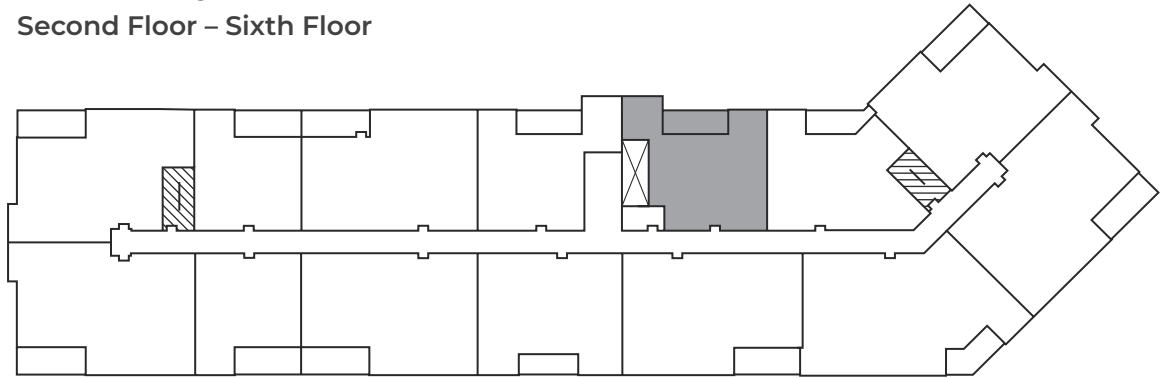

BROOKSIDE TERRACE

APARTMENTS

118 & 120 Tilbury Avenue,
Bedford, NS

SANDY LAKE

1052 sq ft

118 Tilbury Avenue

Second Floor – Sixth Floor

⊗ Elevator ⊗ Stairwell

120 Tilbury Avenue

Second Floor – Sixth Floor

⊗ Elevator ⊗ Stairwell

BROOKSIDE TERRACE APARTMENTS

118 Tilbury Avenue,
Bedford, NS

DEWOLF

1034-1147 sq ft

The floor plan illustrated here includes these finishes: