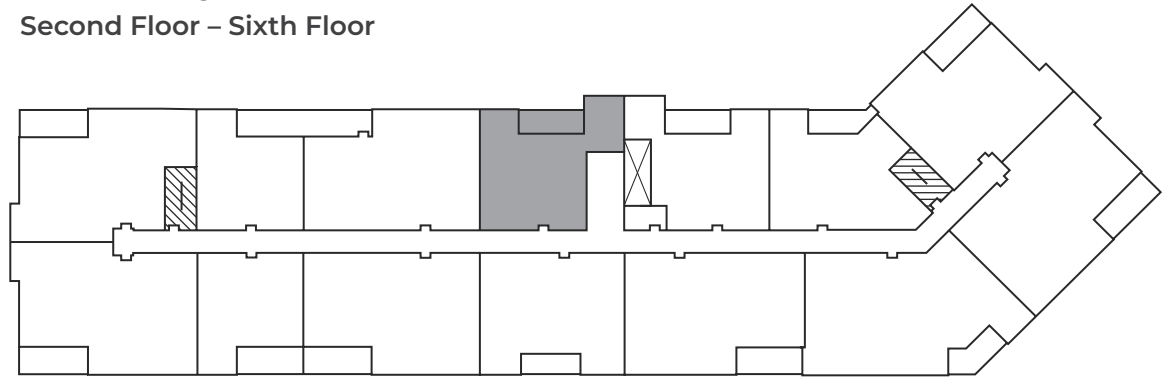

**BROOKSIDE
TERRACE**
APARTMENTS

118 & 120 Tilbury Avenue,
Bedford, NS

BIRCH COVE

1005 sq ft

118 Tilbury Avenue

Second Floor – Sixth Floor

 Elevator  Stairwell

120 Tilbury Avenue

Second Floor – Sixth Floor

 Elevator  Stairwell

BROOKSIDE TERRACE APARTMENTS

118 & 120 Tilbury Avenue,
Bedford, NS

SANDY LAKE

1052 sq ft

The floor plan illustrated here includes these finishes:

CABINETS: