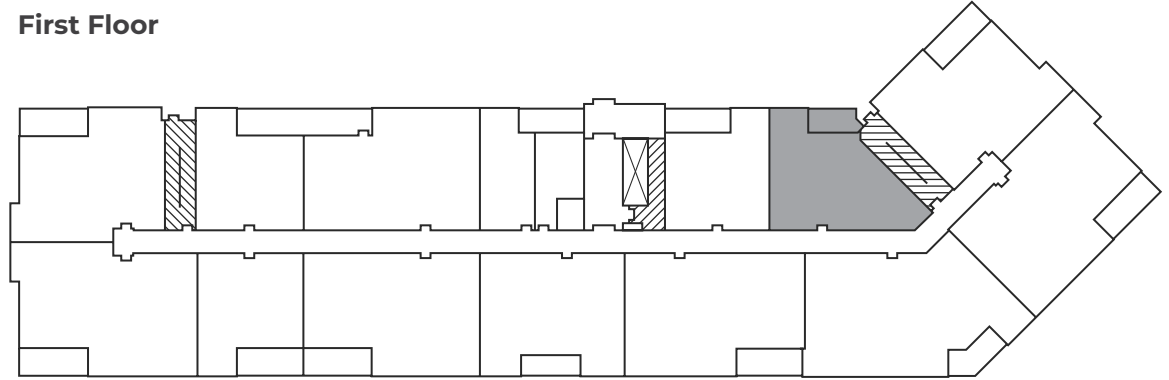

BROOKSIDE TERRACE

APARTMENTS

118 Tilbury Avenue,
Bedford, NS

DEWOLF

1034-1147 sq ft

First Floor

Second Floor – Sixth Floor

 Elevator  Stairwell