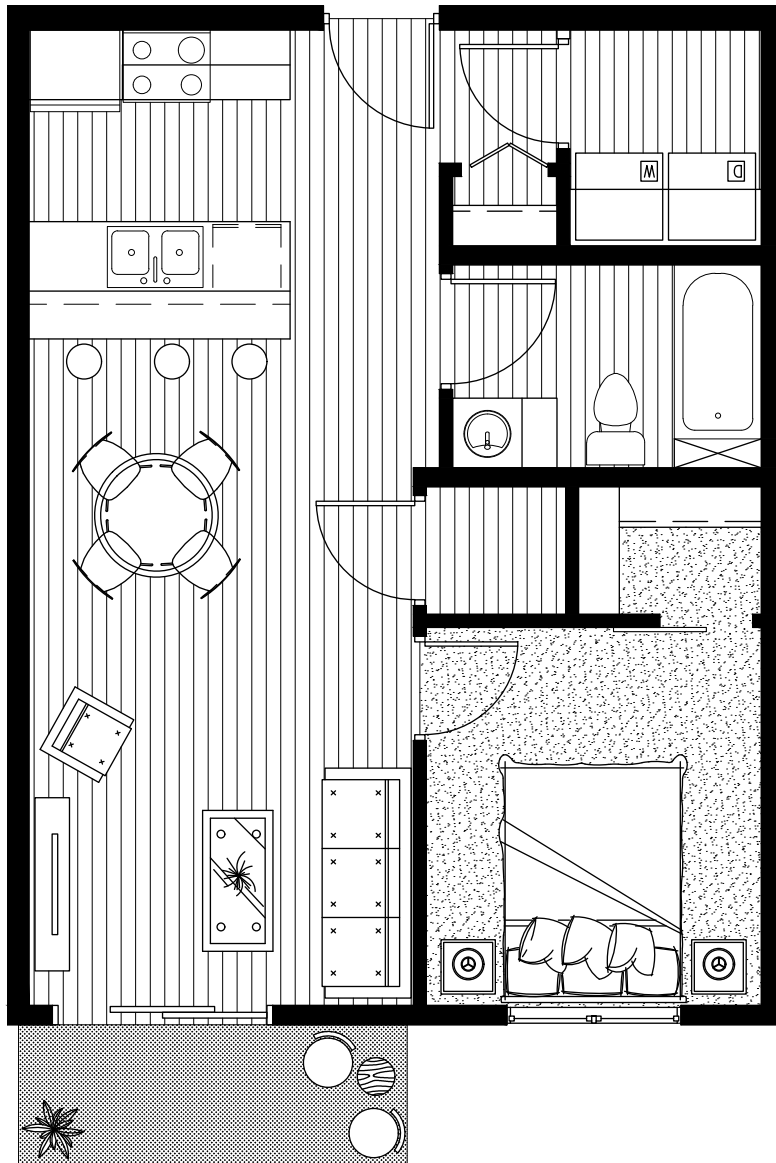

Waterford Village

90 Waterford Green Common & 10 Highwater Path

Display Suite located at 90 Waterford Green Common

Suite Type A1:

1 Bedroom - 1 Bathroom

591 SQ FT

Kitchen: 8'10" x 8'5"

Living/Dining: 19' x 11'

Master: 10'10" x 9'7"

Balcony: 11' x 4'

Waterford Village

90 Waterford Green Common & 10 Highwater Path

Display Suite located at 90 Waterford Green Common

Suite Type A2:

1 Bedroom - 1 Bathroom

609 SQ FT

Kitchen: 8'10" x 8'5"

Living/Dining: 19' x 11'

Master: 11'4" x 9'7"

Balcony: 11' x 4'