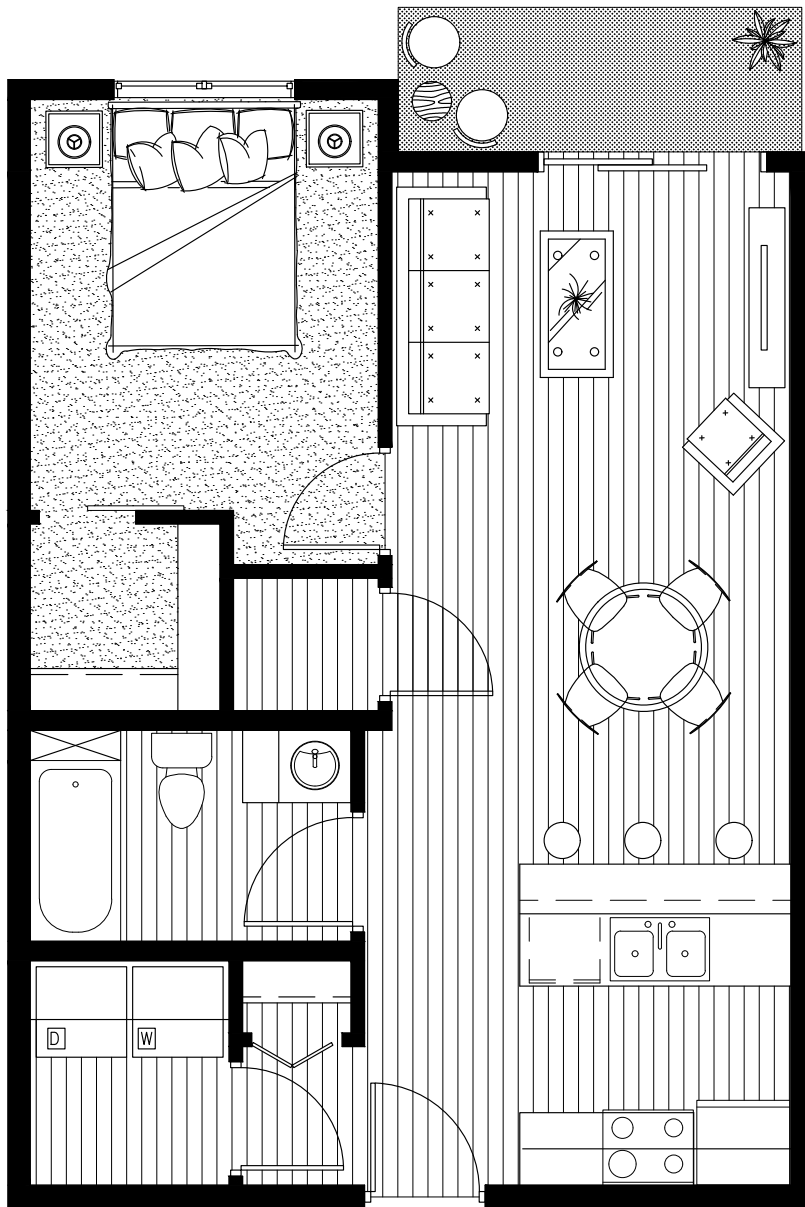

Waterford Village

90 Waterford Green Common & 10 Highwater Path

Display Suite located at 90 Waterford Green Common

Suite Type A1:

1 Bedroom - 1 Bathroom

591 SQ FT

Kitchen: 8'10" x 8'5"

Living/Dining: 19' x 11'

Master: 10'10" x 9'7"

Balcony: 11' x 4'

Waterford Village

90 Waterford Green Common & 10 Highwater Path

Display Suite located at 90 Waterford Green Common

Suite Type A2:

1 Bedroom - 1 Bathroom

609 SQ FT

Kitchen: 8'10" x 8'5"

Living/Dining: 19' x 11'

Master: 11'4" x 9'7"

Balcony: 11' x 4'