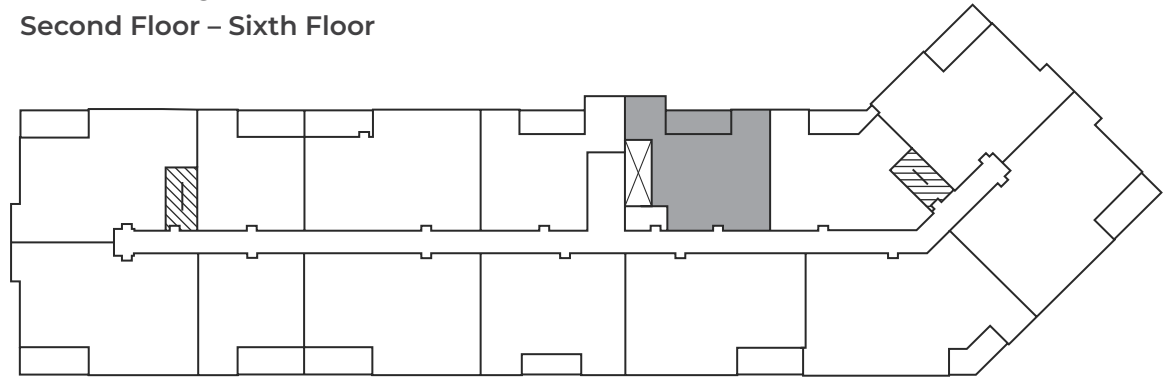

**BROOKSIDE
TERRACE**
APARTMENTS

118 & 120 Tilbury Avenue,
Bedford, NS

SANDY LAKE

1052 sq ft

118 Tilbury Avenue

Second Floor – Sixth Floor

☒ Elevator ☒ Stairwell

120 Tilbury Avenue