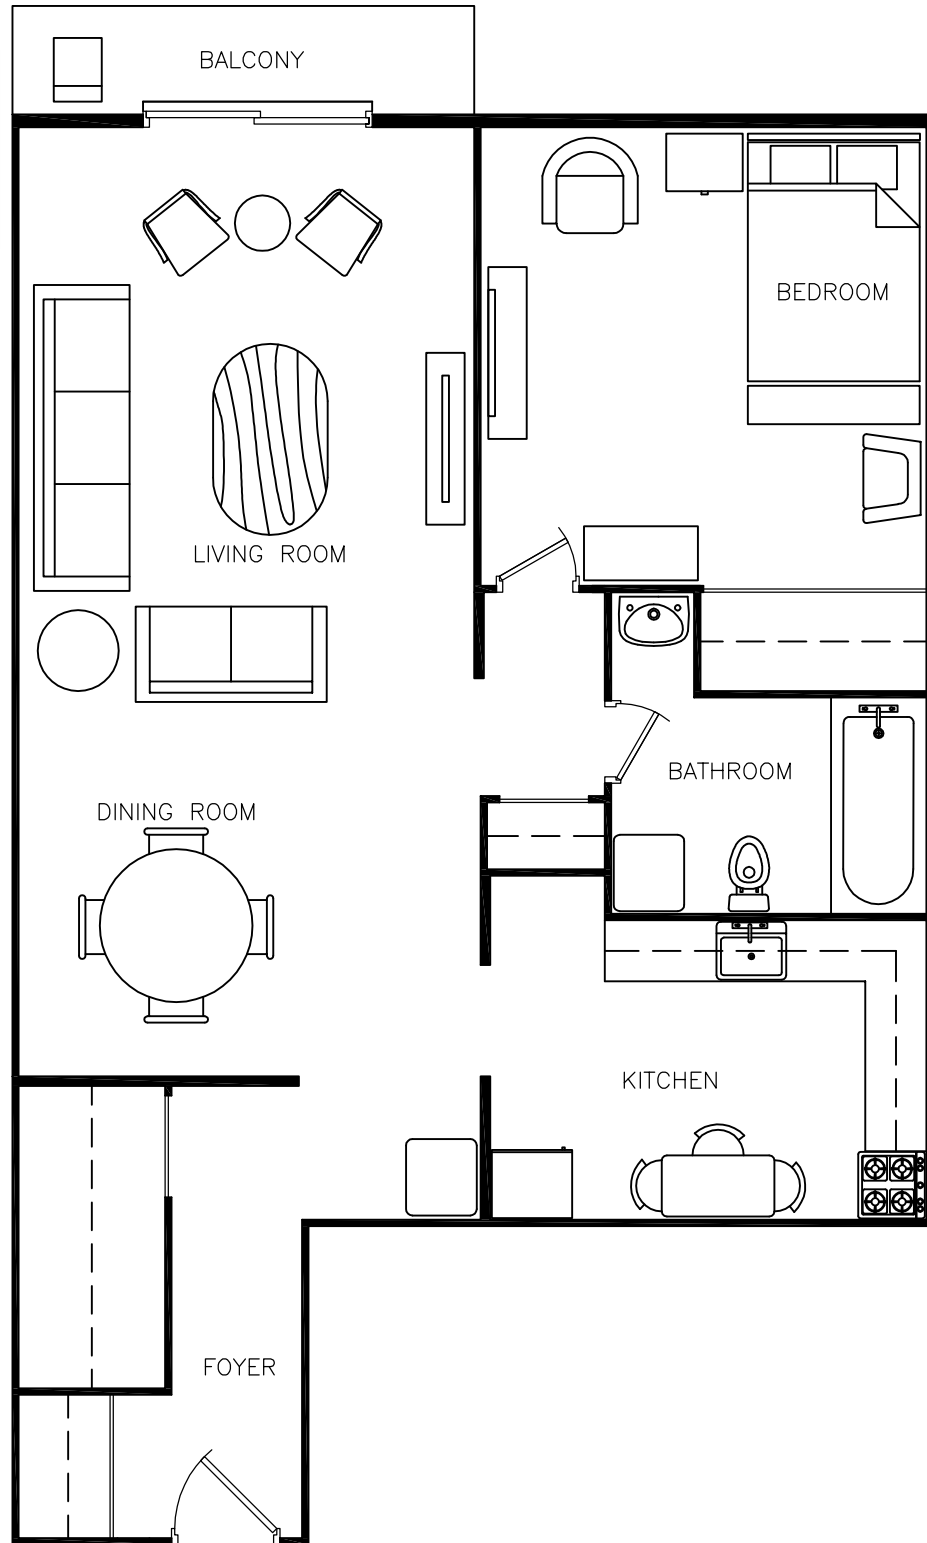

Disclaimer: This floor plan is for illustrative purposes and is intended to be used as a guide only. While every effort has been made to ensure its accuracy, measurements may not be exact.

## Village On The River

1 Bedroom  
Approx. 735 sq ft

Disclaimer: This floor plan is for illustrative purposes and is intended to be used as a guide only. While every effort has been made to ensure its accuracy, measurements may not be exact.

## Village On The River

1 Bedroom  
Approx. 740 sq ft