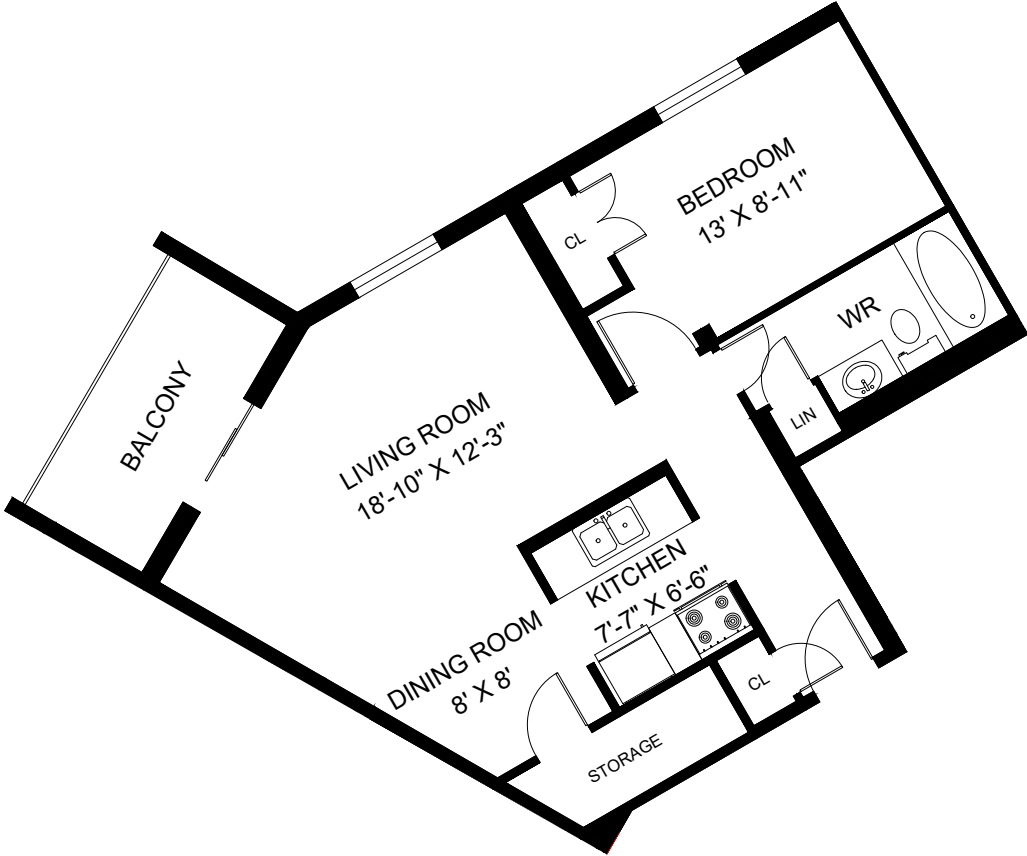

2930 WILDWOOD DRIVE WINDSOR, ON

**LINE 05 - 1 BEDROOM
INTERIOR - 703 SQUARE FEET
BALCONY - 121 SQUARE FEET**

2930 WILDWOOD DRIVE

WINDSOR, ON

LINE 06 - 1 BEDROOM
INTERIOR - 690 SQUARE FEET
BALCONY - 74 SQUARE FEET

2930 WILDWOOD DRIVE

WINDSOR, ON

LINE 08 - 1 BEDROOM
INTERIOR - 705 SQUARE FEET
BALCONY - 75 SQUARE FEET