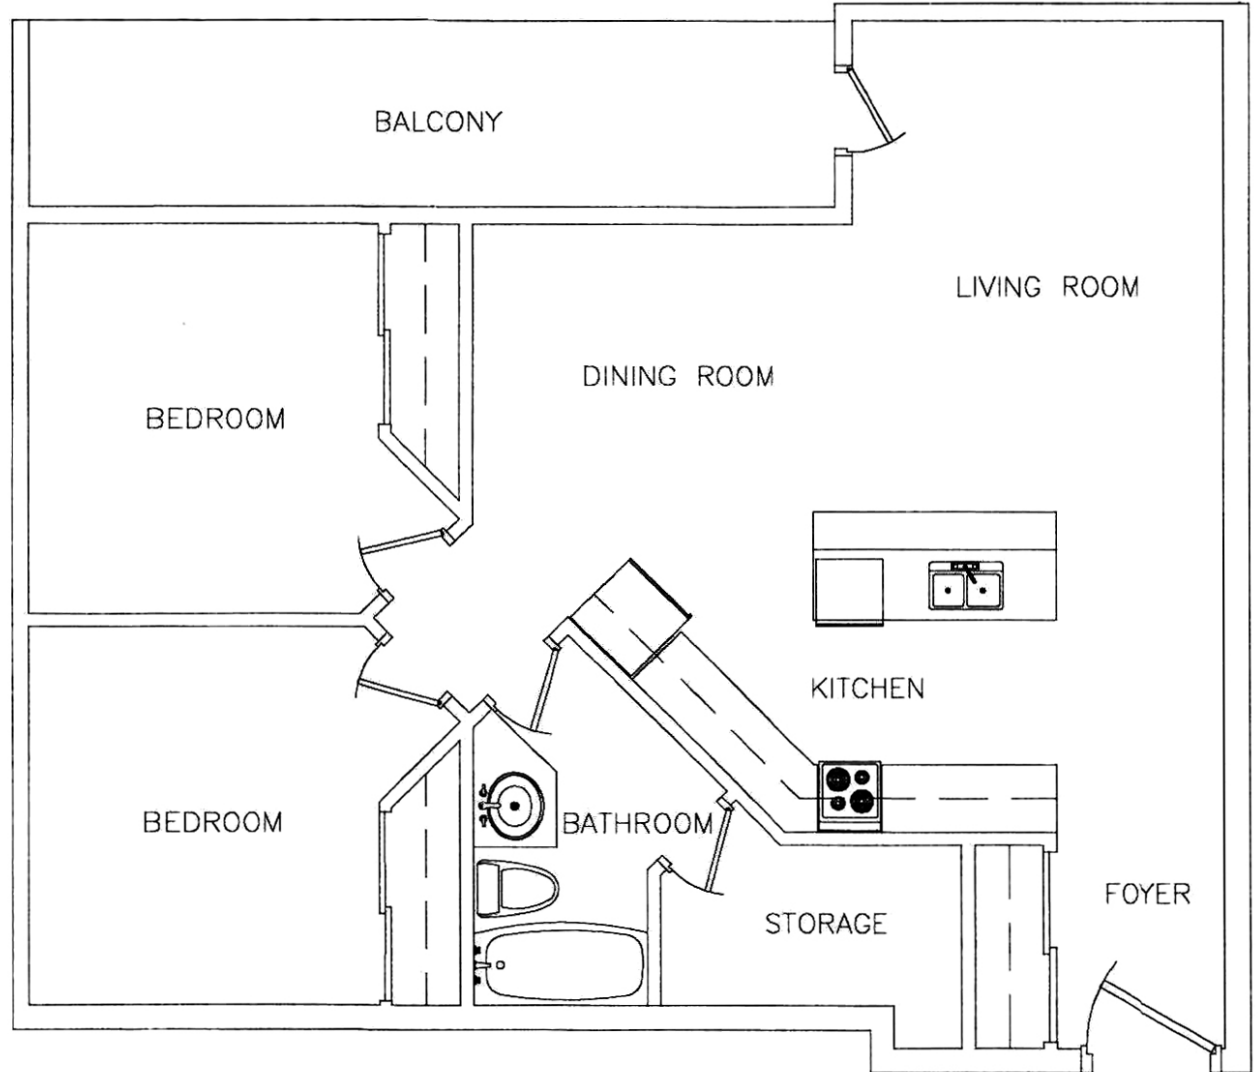

55 PRIMROSE

Approx. **938** sq ft

2 Bedroom

Unit 201

Disclaimer: This floor plan is for illustrative purposes and is intended to be used as a guide only. While every effort has been made to ensure its accuracy, measurements may not be exact.

55 PRIMROSE

Approx. **938** sq ft

2 Bedroom

Unit 207

Disclaimer: This floor plan is for illustrative purposes and is intended to be used as a guide only. While every effort has been made to ensure its accuracy, measurements may not be exact.