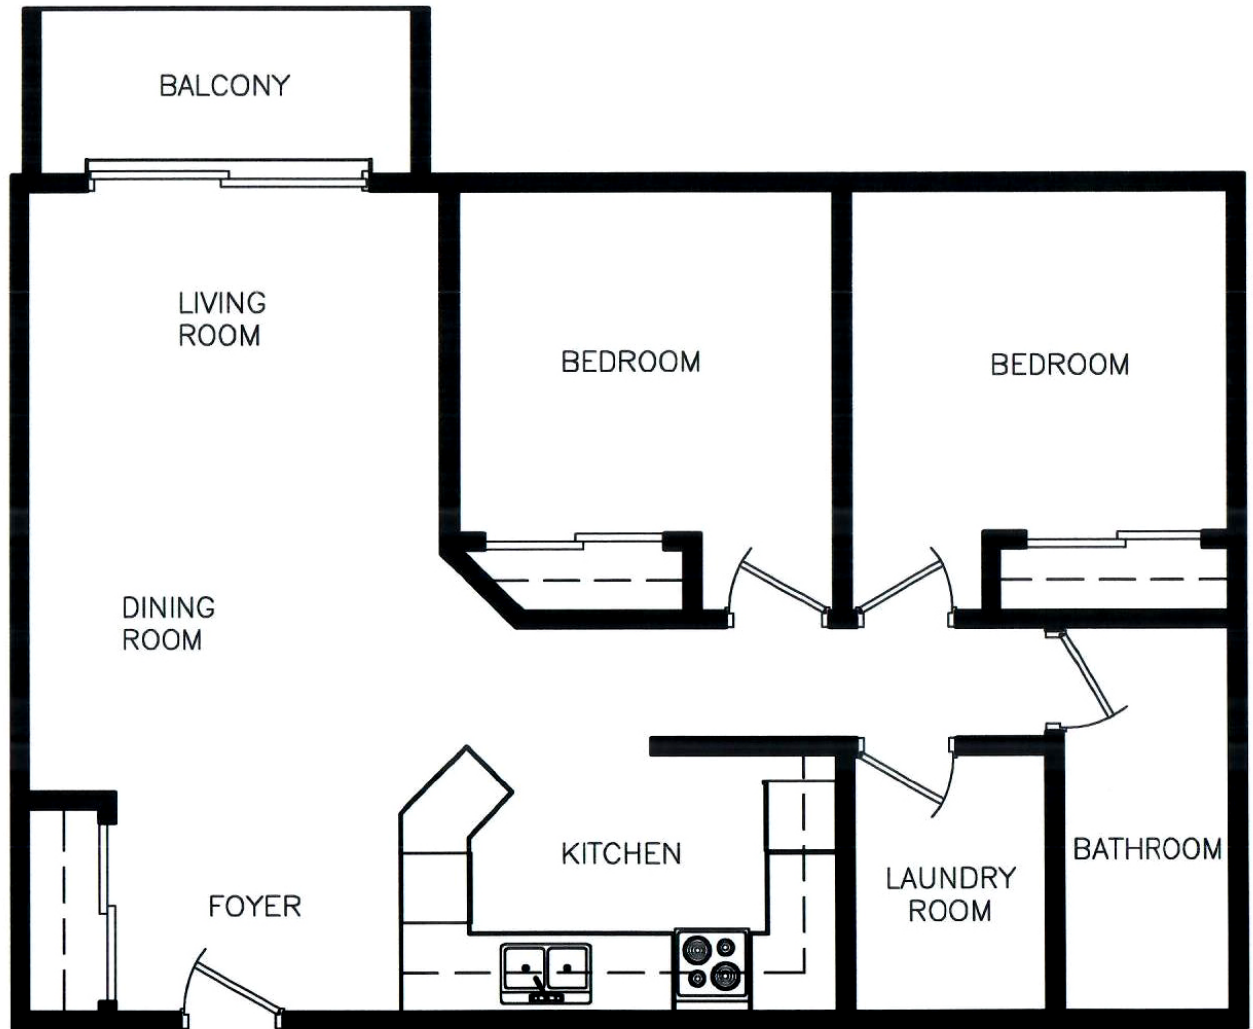

55 PRIMROSE

Approx. **870** sq ft

2 Bedroom

Units 206, 306 & 406

Disclaimer: This floor plan is for illustrative purposes and is intended to be used as a guide only. While every effort has been made to ensure its accuracy, measurements may not be exact.

25 PRIMROSE

Approx. **900 sq ft**

2 Bedroom

Units 103, 203, 303
& 403

Disclaimer: This floor plan is for illustrative purposes and is intended to be used as a guide only. While every effort has been made to ensure its accuracy, measurements may not be exact.

25 PRIMROSE

Approx. **900** sq ft

2 Bedroom

Units 105, 205,
305, 405

Disclaimer: This floor plan is for illustrative purposes and is intended to be used as a guide only. While every effort has been made to ensure its accuracy, measurements may not be exact.

55 PRIMROSE

Approx. **903** sq ft

2 Bedroom

Unit 203

Disclaimer: This floor plan is for illustrative purposes and is intended to be used as a guide only. While every effort has been made to ensure its accuracy, measurements may not be exact.