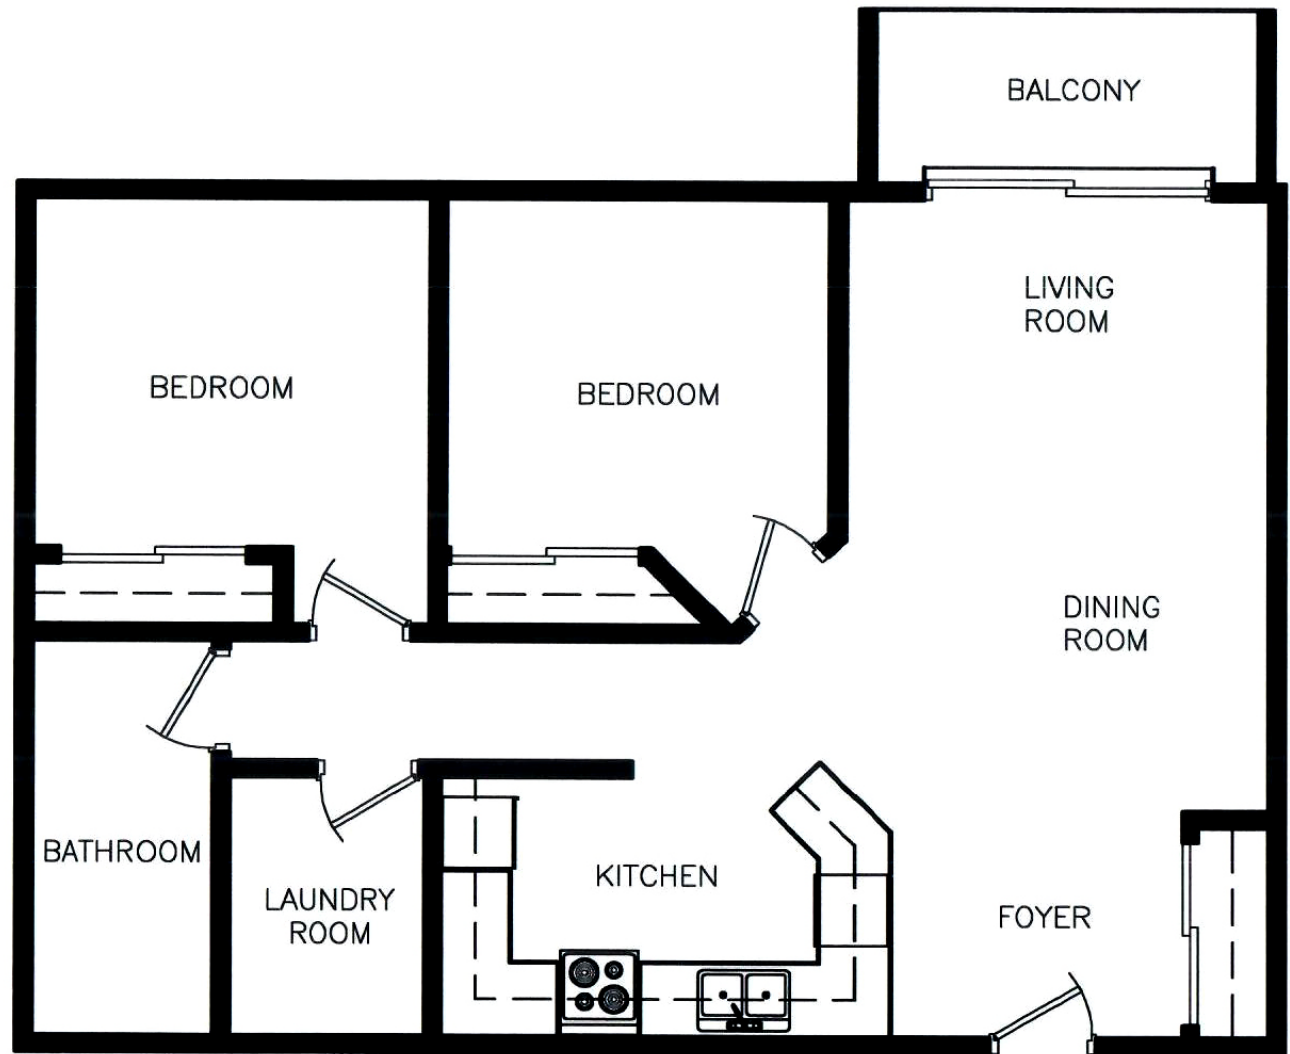

55 PRIMROSE

Approx. **870** sq ft

2 Bedroom

Units 206, 306 & 406

Disclaimer: This floor plan is for illustrative purposes and is intended to be used as a guide only. While every effort has been made to ensure its accuracy, measurements may not be exact.

25 PRIMROSE

Approx. **900 sq ft**

2 Bedroom

Units 103, 203, 303
& 403

Disclaimer: This floor plan is for illustrative purposes and is intended to be used as a guide only. While every effort has been made to ensure its accuracy, measurements may not be exact.

25 PRIMROSE

Approx. **900** sq ft

2 Bedroom

Units 105, 205,
305, 405

Disclaimer: This floor plan is for illustrative purposes and is intended to be used as a guide only. While every effort has been made to ensure its accuracy, measurements may not be exact.