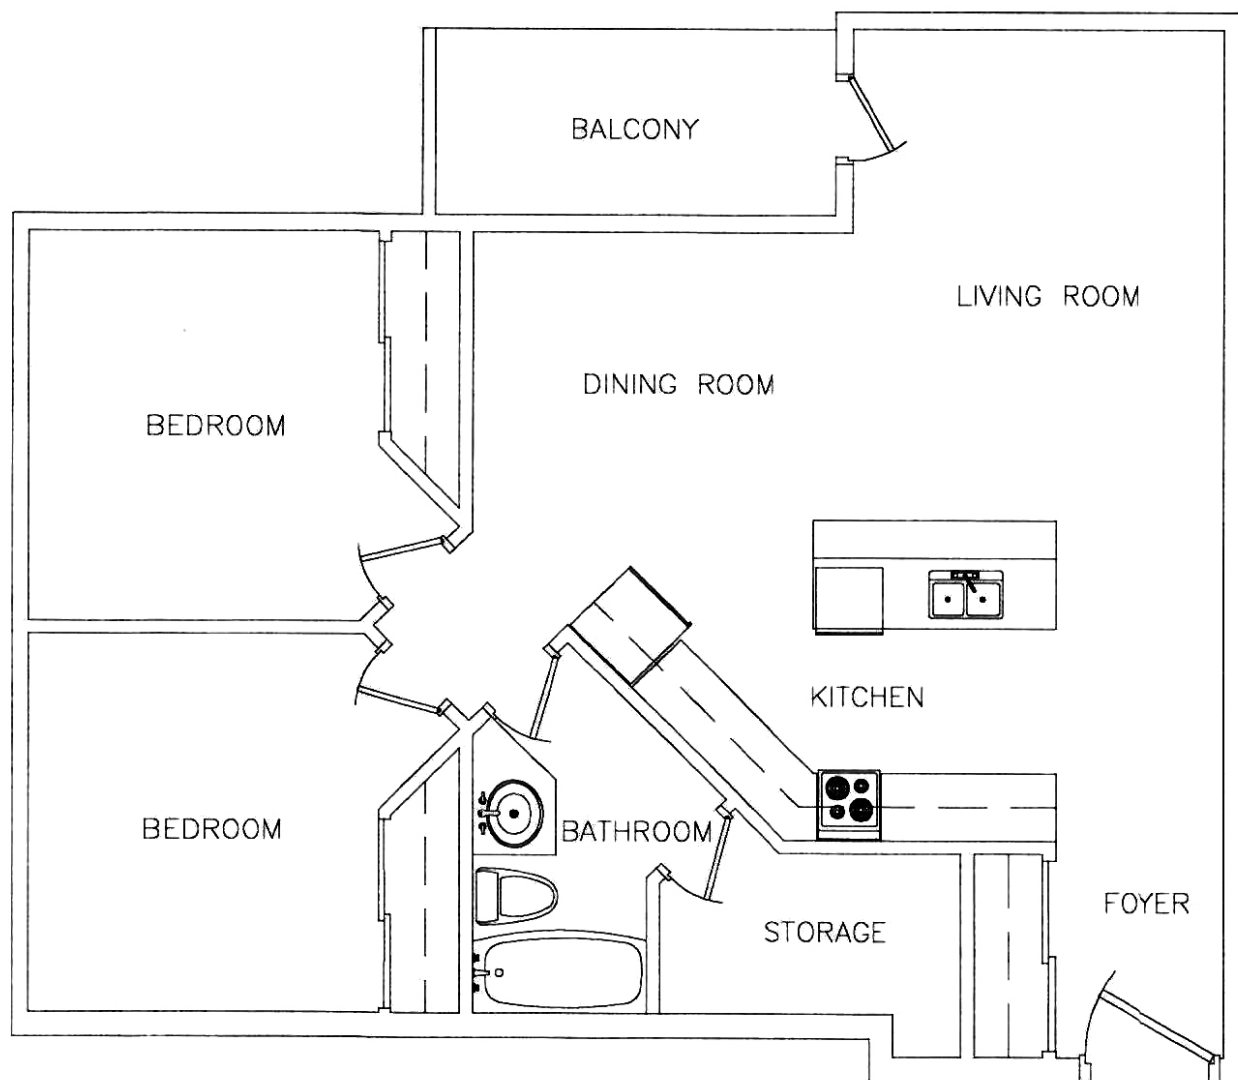

55 PRIMROSE

Approx. **938** sq ft

2 Bedroom

Units 302 & 402

Disclaimer: This floor plan is for illustrative purposes and is intended to be used as a guide only. While every effort has been made to ensure its accuracy, measurements may not be exact.

55 PRIMROSE

Approx. **938** sq ft

2 Bedroom

Unit 307 & 407

Disclaimer: This floor plan is for illustrative purposes and is intended to be used as a guide only. While every effort has been made to ensure its accuracy, measurements may not be exact.