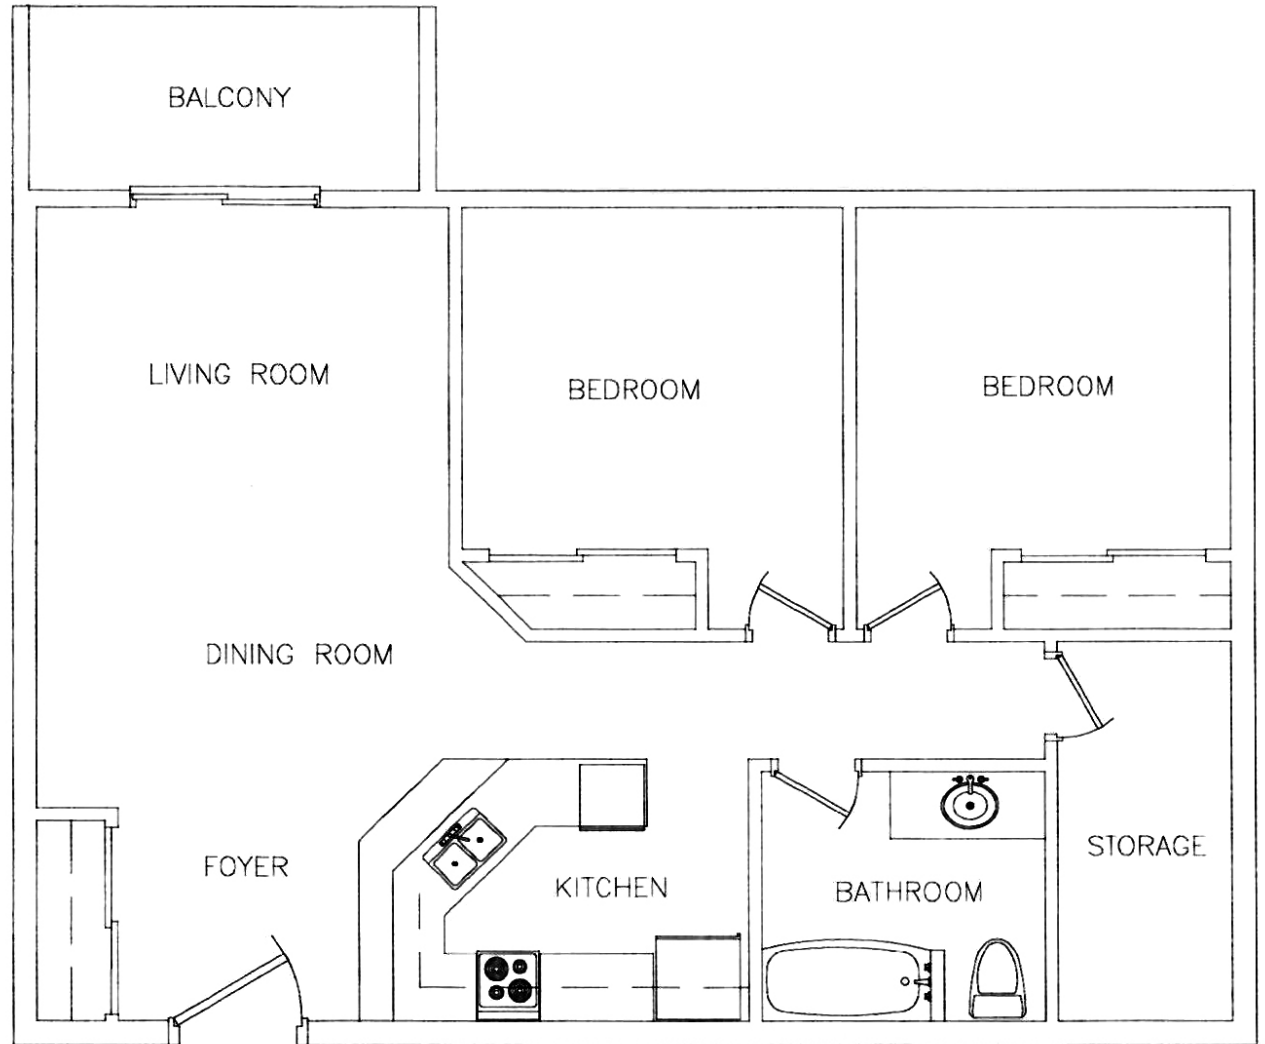

55 PRIMROSE

Approx. **903** sq ft

2 Bedroom

Unit 203

Disclaimer: This floor plan is for illustrative purposes and is intended to be used as a guide only. While every effort has been made to ensure its accuracy, measurements may not be exact.

55 PRIMROSE

Approx. **903** sq ft

2 Bedroom

Unit 205

Disclaimer: This floor plan is for illustrative purposes and is intended to be used as a guide only. While every effort has been made to ensure its accuracy, measurements may not be exact.

55 PRIMROSE

Approx. **903** sq ft

2 Bedroom

Unit 305 & 405

Disclaimer: This floor plan is for illustrative purposes and is intended to be used as a guide only. While every effort has been made to ensure its accuracy, measurements may not be exact.