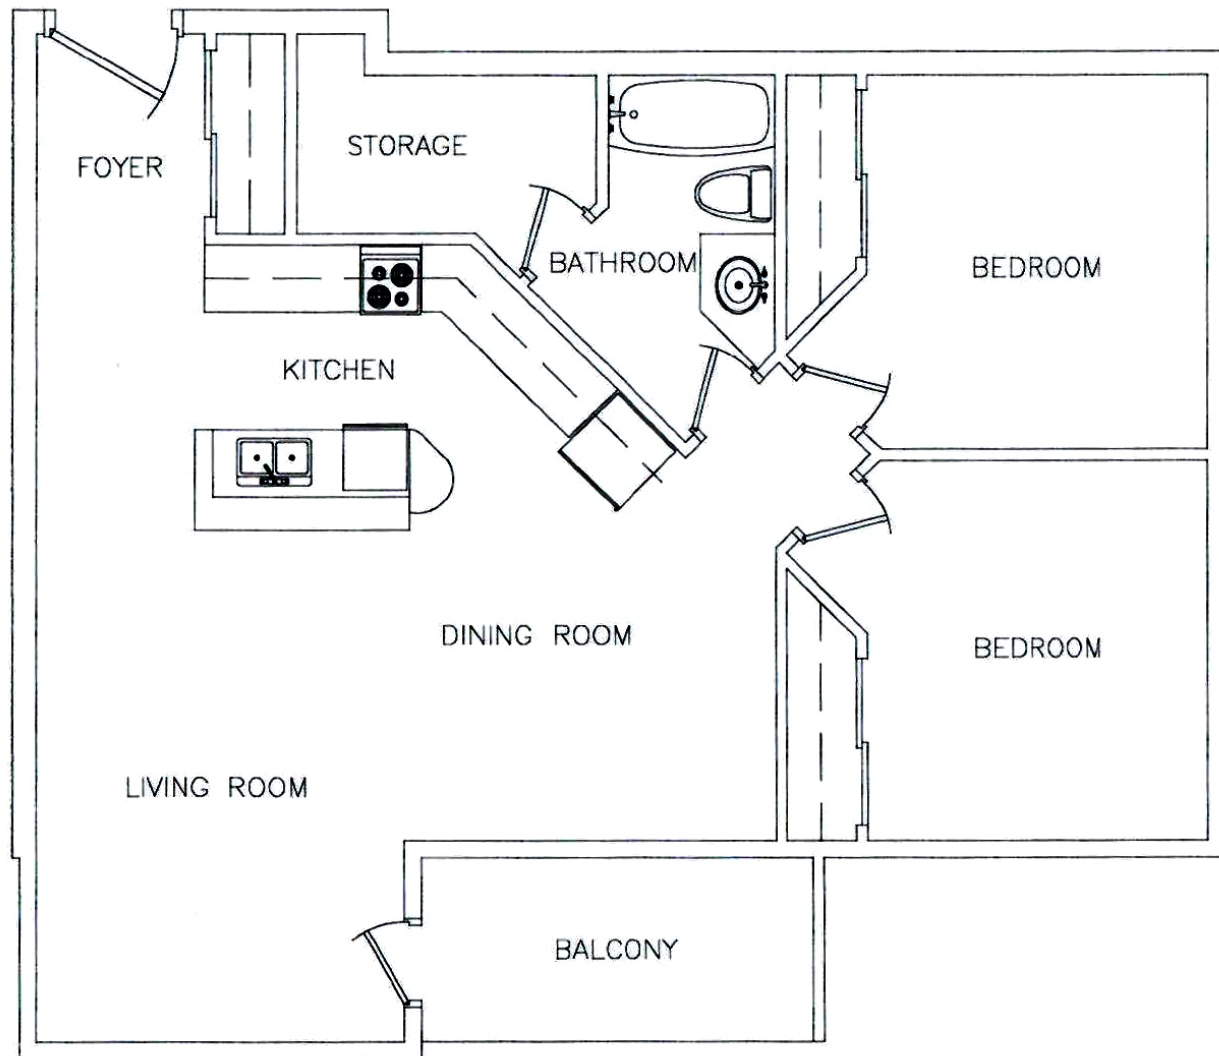

55 PRIMROSE

Approx. **938** sq ft

2 Bedroom

Unit 207

Disclaimer: This floor plan is for illustrative purposes and is intended to be used as a guide only. While every effort has been made to ensure its accuracy, measurements may not be exact.

55 PRIMROSE

Approx. **938** sq ft

2 Bedroom

Unit 301 & 401

Disclaimer: This floor plan is for illustrative purposes and is intended to be used as a guide only. While every effort has been made to ensure its accuracy, measurements may not be exact.

55 PRIMROSE

Approx. **938** sq ft

2 Bedroom

Units 302 & 402

Disclaimer: This floor plan is for illustrative purposes and is intended to be used as a guide only. While every effort has been made to ensure its accuracy, measurements may not be exact.