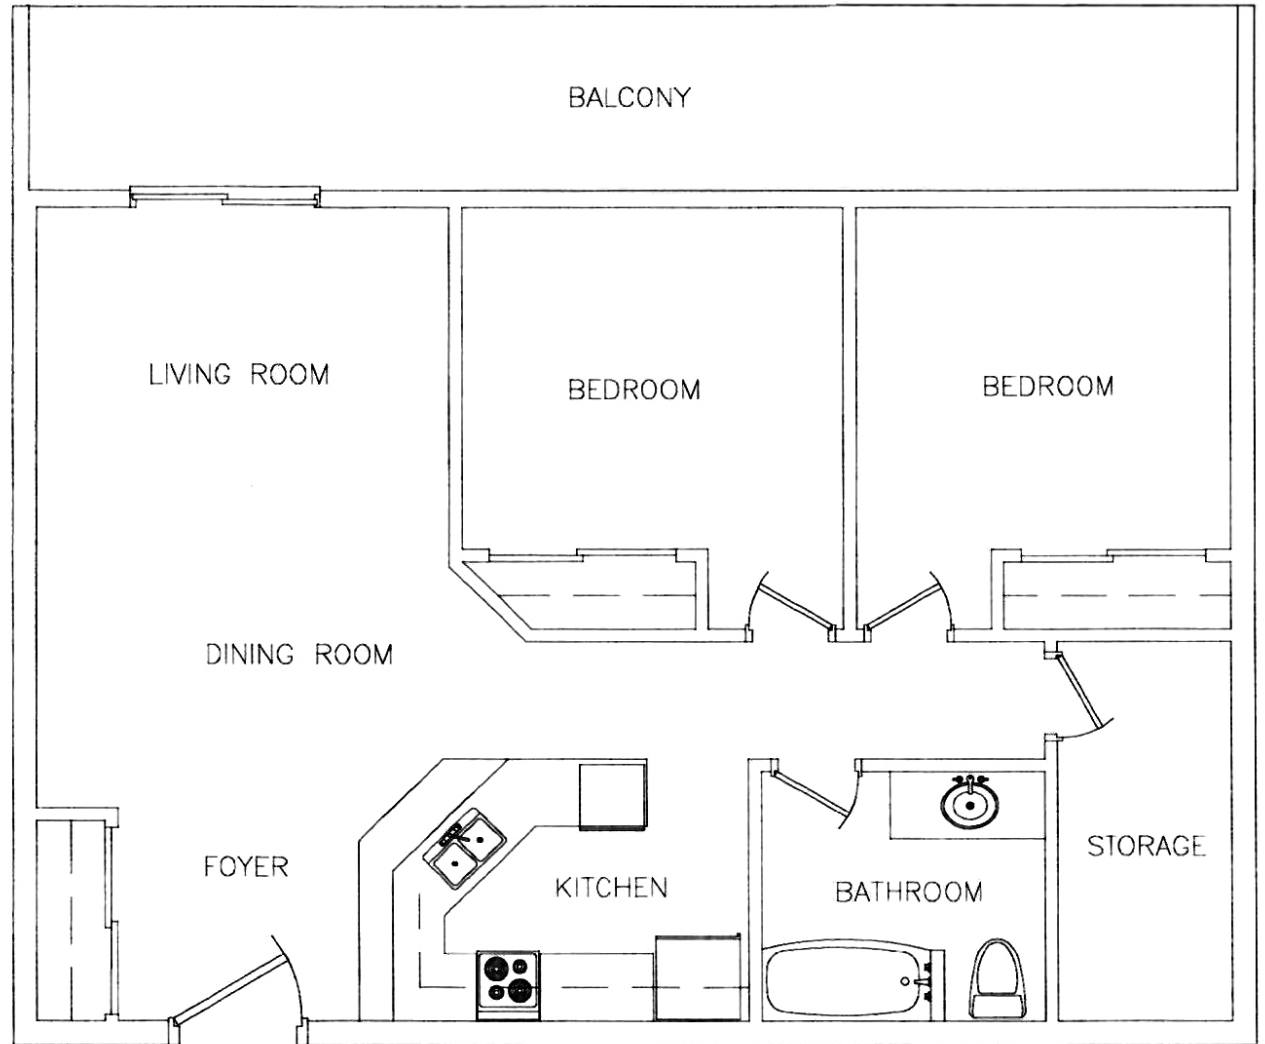

55 PRIMROSE

Approx. **903** sq ft

2 Bedroom

Unit 203

Disclaimer: This floor plan is for illustrative purposes and is intended to be used as a guide only. While every effort has been made to ensure its accuracy, measurements may not be exact.

55 PRIMROSE

Approx. **903** sq ft

2 Bedroom

Unit 205

Disclaimer: This floor plan is for illustrative purposes and is intended to be used as a guide only. While every effort has been made to ensure its accuracy, measurements may not be exact.

55 PRIMROSE

Approx. **903** sq ft

2 Bedroom

Unit 305 & 405

Disclaimer: This floor plan is for illustrative purposes and is intended to be used as a guide only. While every effort has been made to ensure its accuracy, measurements may not be exact.