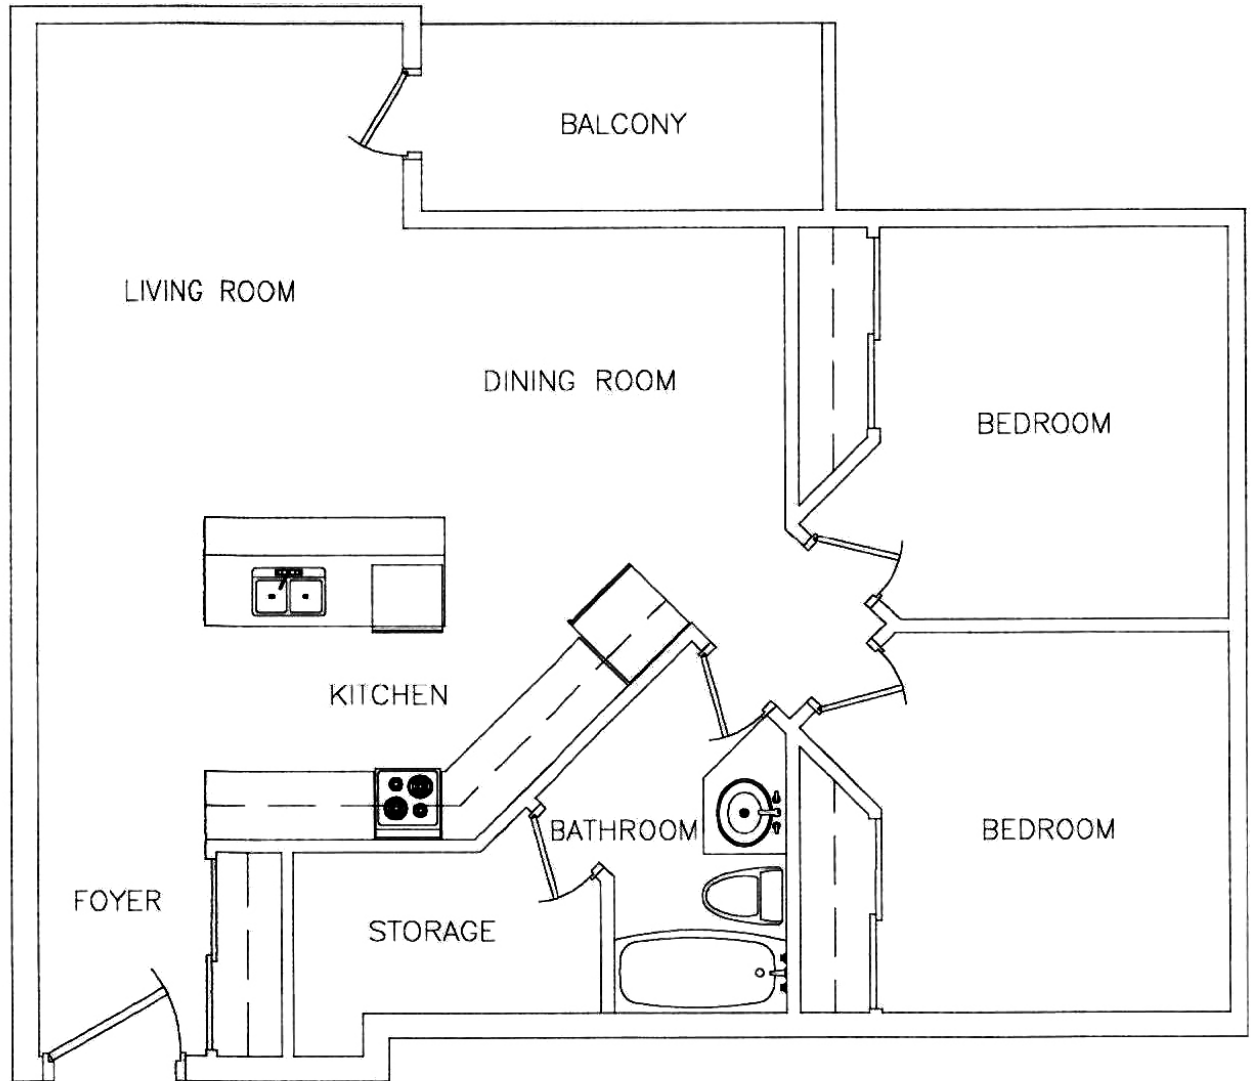

55 PRIMROSE

Approx. **938** sq ft

2 Bedroom

Unit 301 & 401

Disclaimer: This floor plan is for illustrative purposes and is intended to be used as a guide only. While every effort has been made to ensure its accuracy, measurements may not be exact.