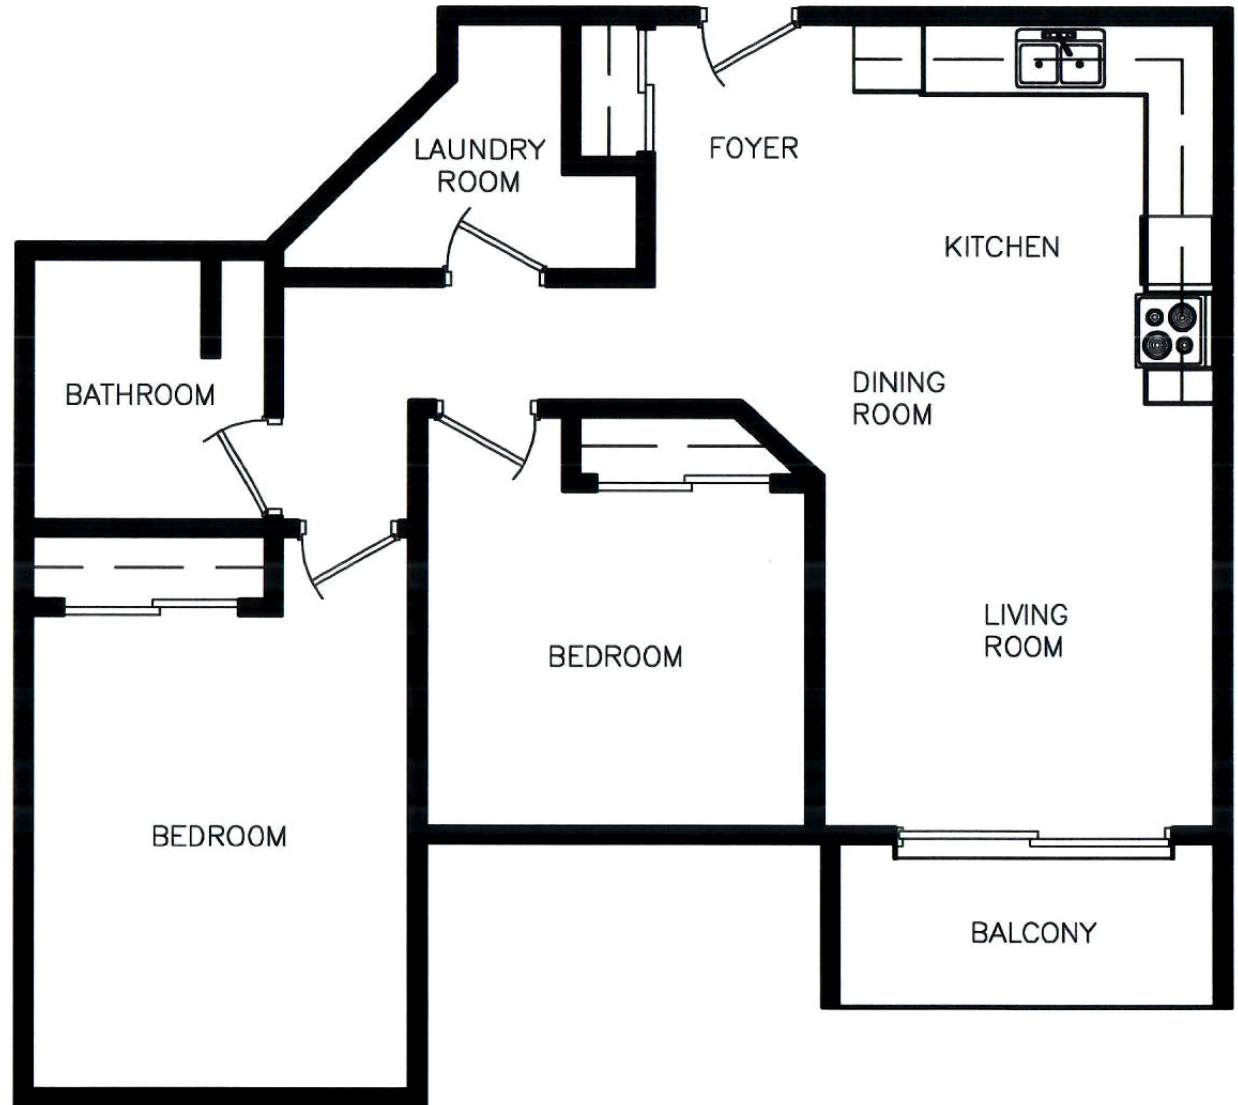

25
PRIMROSE

Approx. **937** sq ft

2 Bedroom

Units 204 & 304

Disclaimer: This floor plan is for illustrative purposes and is intended to be used as a guide only. While every effort has been made to ensure its accuracy, measurements may not be exact.