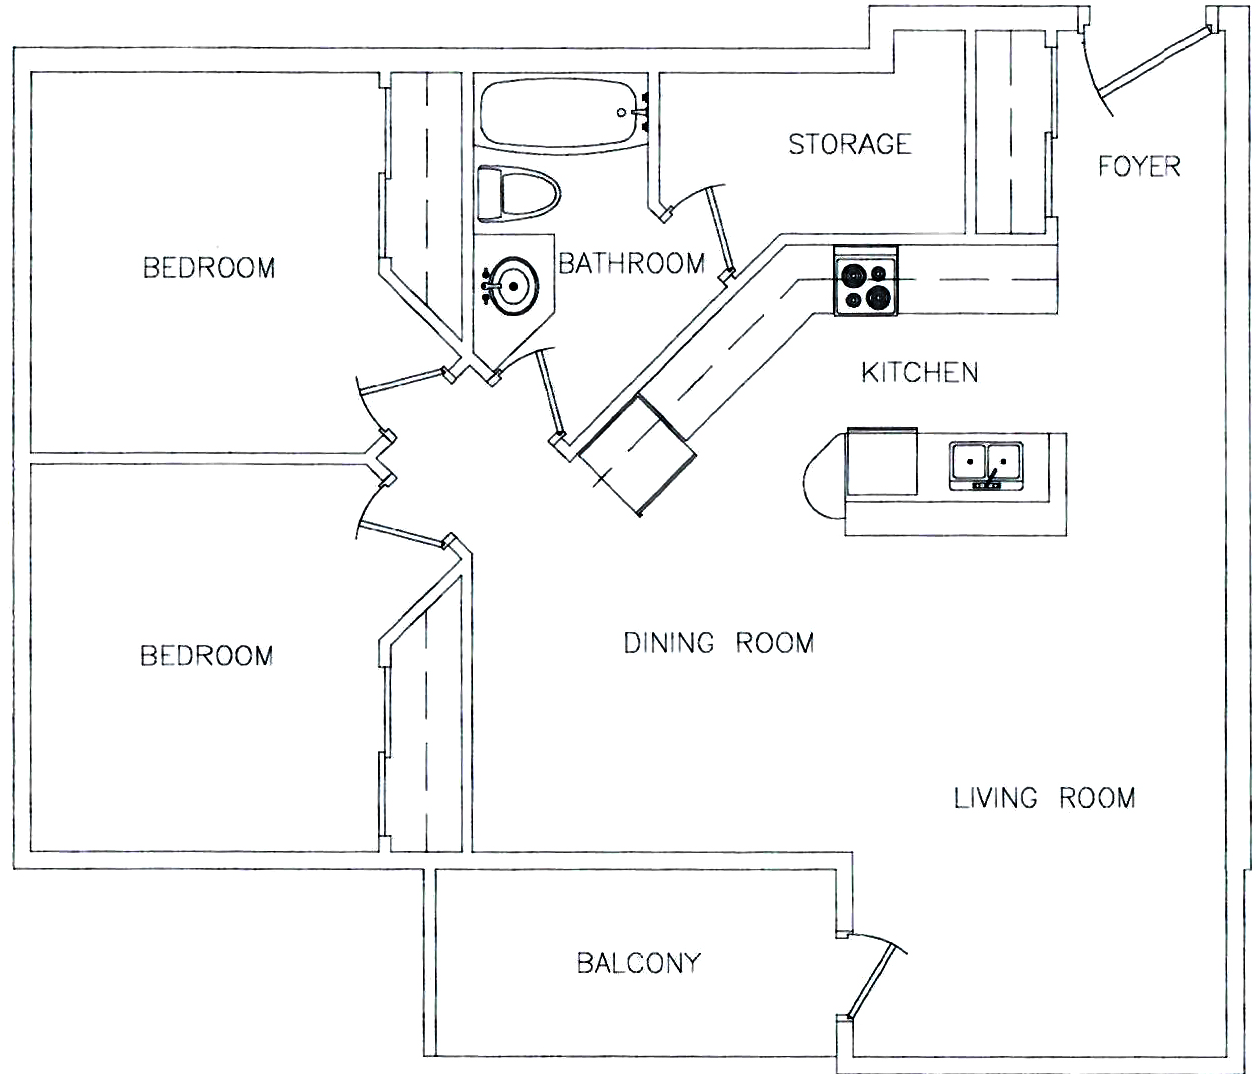

55 PRIMROSE

Approx. **938** sq ft

2 Bedroom

Units 308 & 408

Disclaimer: This floor plan is for illustrative purposes and is intended to be used as a guide only. While every effort has been made to ensure its accuracy, measurements may not be exact.