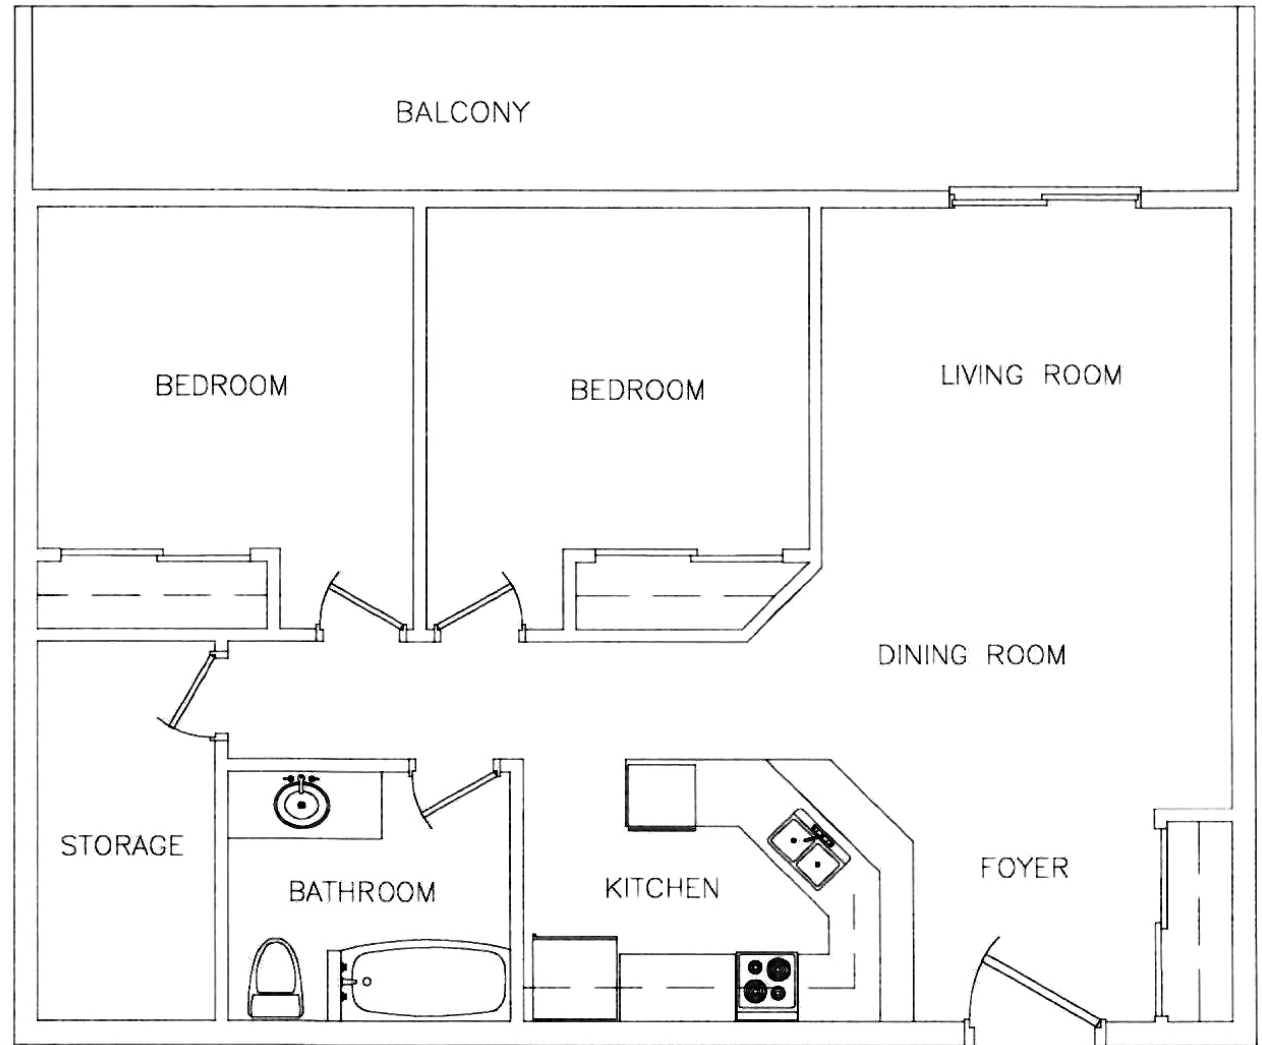

25 PRIMROSE

Approx. **900** sq ft

2 Bedroom

Units 105, 205,
305, 405

Disclaimer: This floor plan is for illustrative purposes and is intended to be used as a guide only. While every effort has been made to ensure its accuracy, measurements may not be exact.

55 PRIMROSE

Approx. **902** sq ft

2 Bedroom

Units 304 & 404

Disclaimer: This floor plan is for illustrative purposes and is intended to be used as a guide only. While every effort has been made to ensure its accuracy, measurements may not be exact.

55 PRIMROSE

Approx. **903** sq ft

2 Bedroom

Unit 203

Disclaimer: This floor plan is for illustrative purposes and is intended to be used as a guide only. While every effort has been made to ensure its accuracy, measurements may not be exact.

55 PRIMROSE

Approx. **903** sq ft

2 Bedroom

Unit 205

Disclaimer: This floor plan is for illustrative purposes and is intended to be used as a guide only. While every effort has been made to ensure its accuracy, measurements may not be exact.