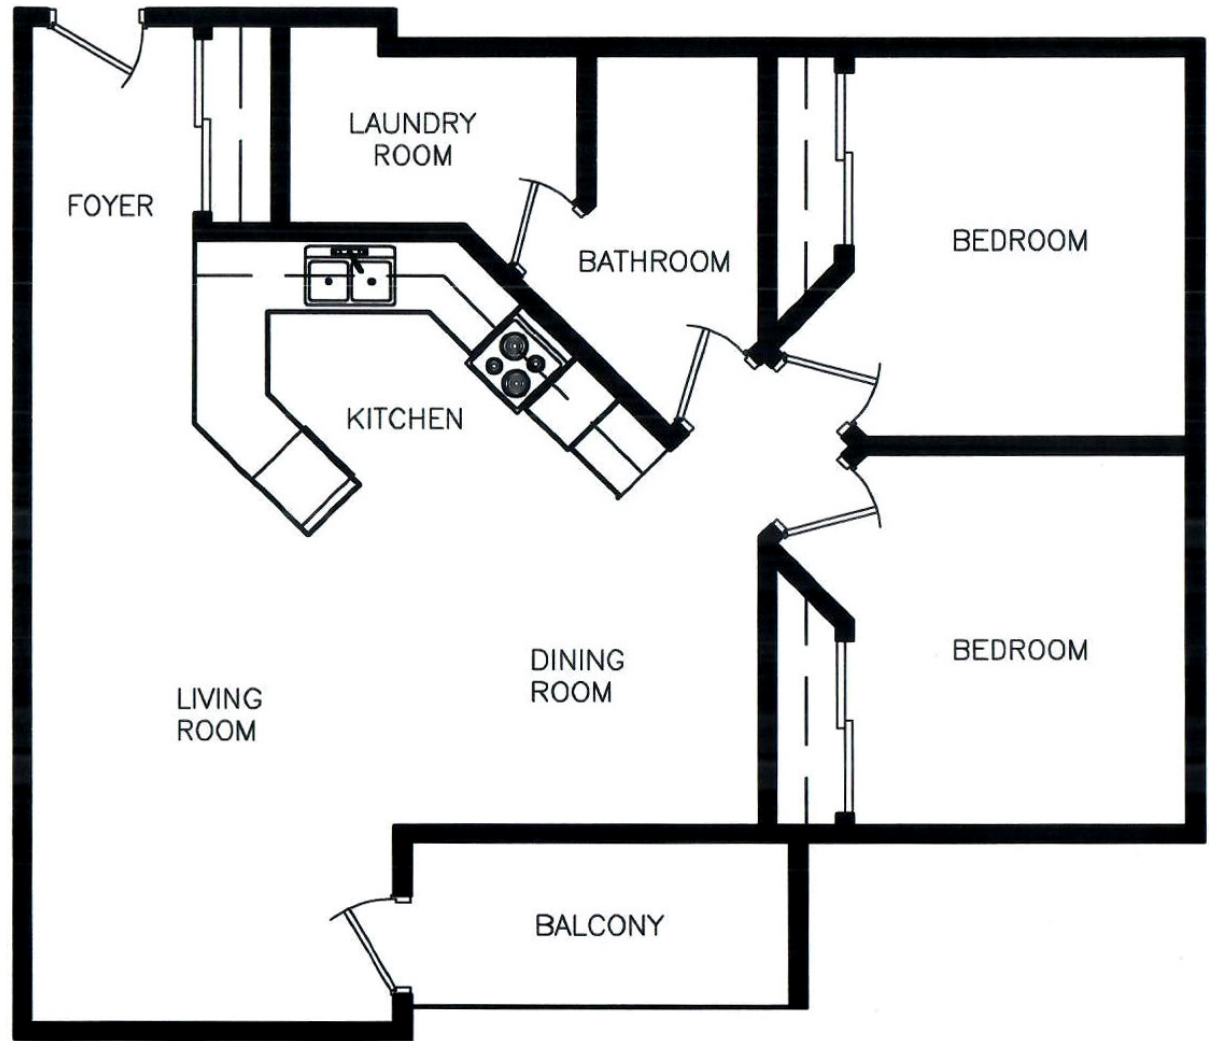

25
PRIMROSE

Approx. **937** sq ft

2 Bedroom

Units 204 & 304

Disclaimer: This floor plan is for illustrative purposes and is intended to be used as a guide only. While every effort has been made to ensure its accuracy, measurements may not be exact.

25 PRIMROSE

Approx. **937** sq ft

2 Bedroom

Units 102, 108, 202,
208, 302, 308, 402,
408

Disclaimer: This floor plan is for illustrative purposes and is intended to be used as a guide only. While every effort has been made to ensure its accuracy, measurements may not be exact.