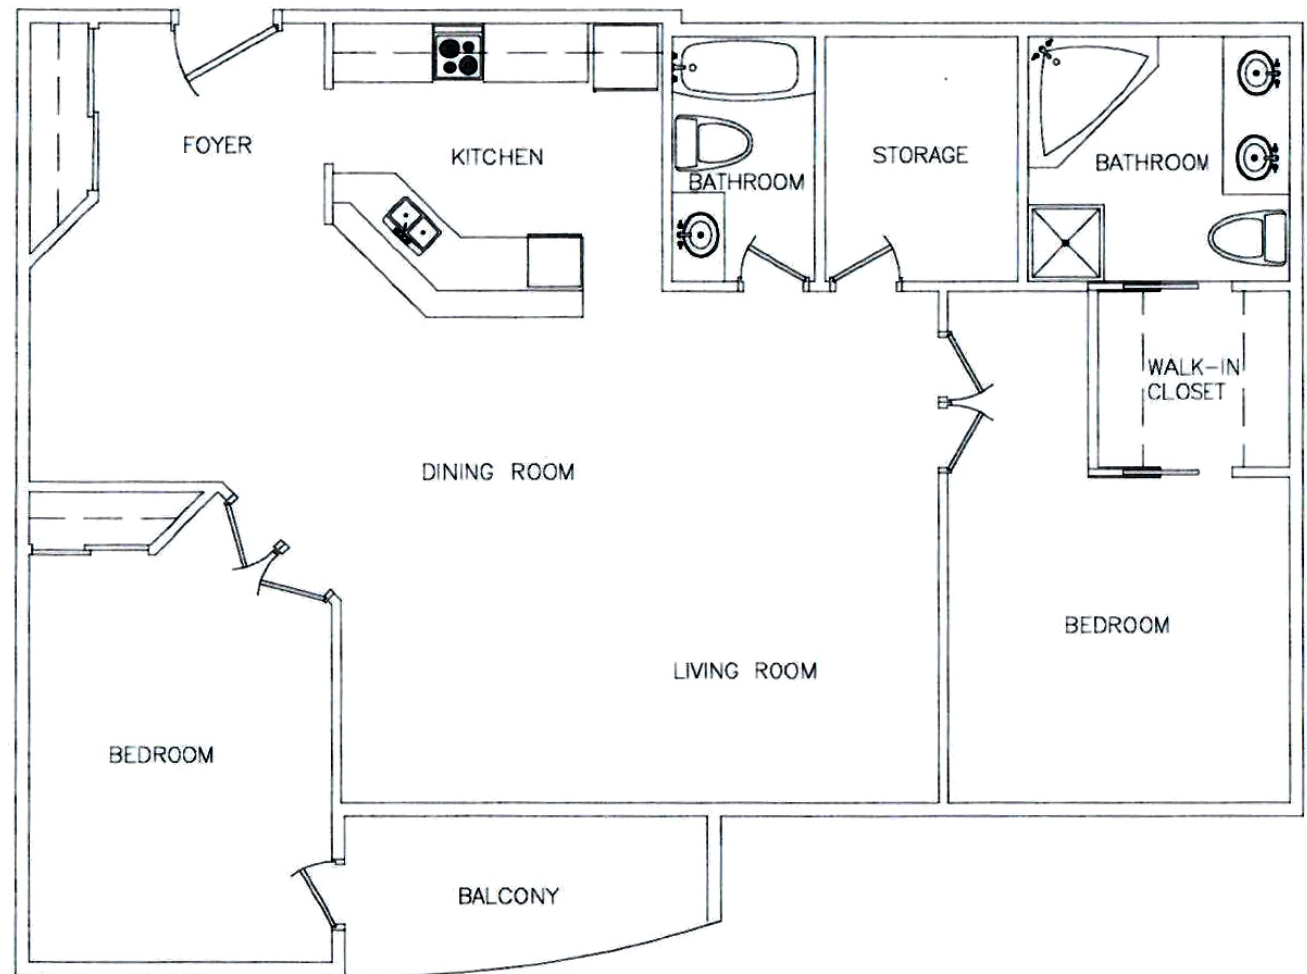

35 PRIMROSE

Approx. **1602** sq ft

2 Bedroom

Units 302 & 402

Disclaimer: This floor plan is for illustrative purposes and is intended to be used as a guide only. While every effort has been made to ensure its accuracy, measurements may not be exact.

35 PRIMROSE

Approx. **1602** sq ft

2 Bedroom

Unit 304 & 404

Disclaimer: This floor plan is for illustrative purposes and is intended to be used as a guide only. While every effort has been made to ensure its accuracy, measurements may not be exact.