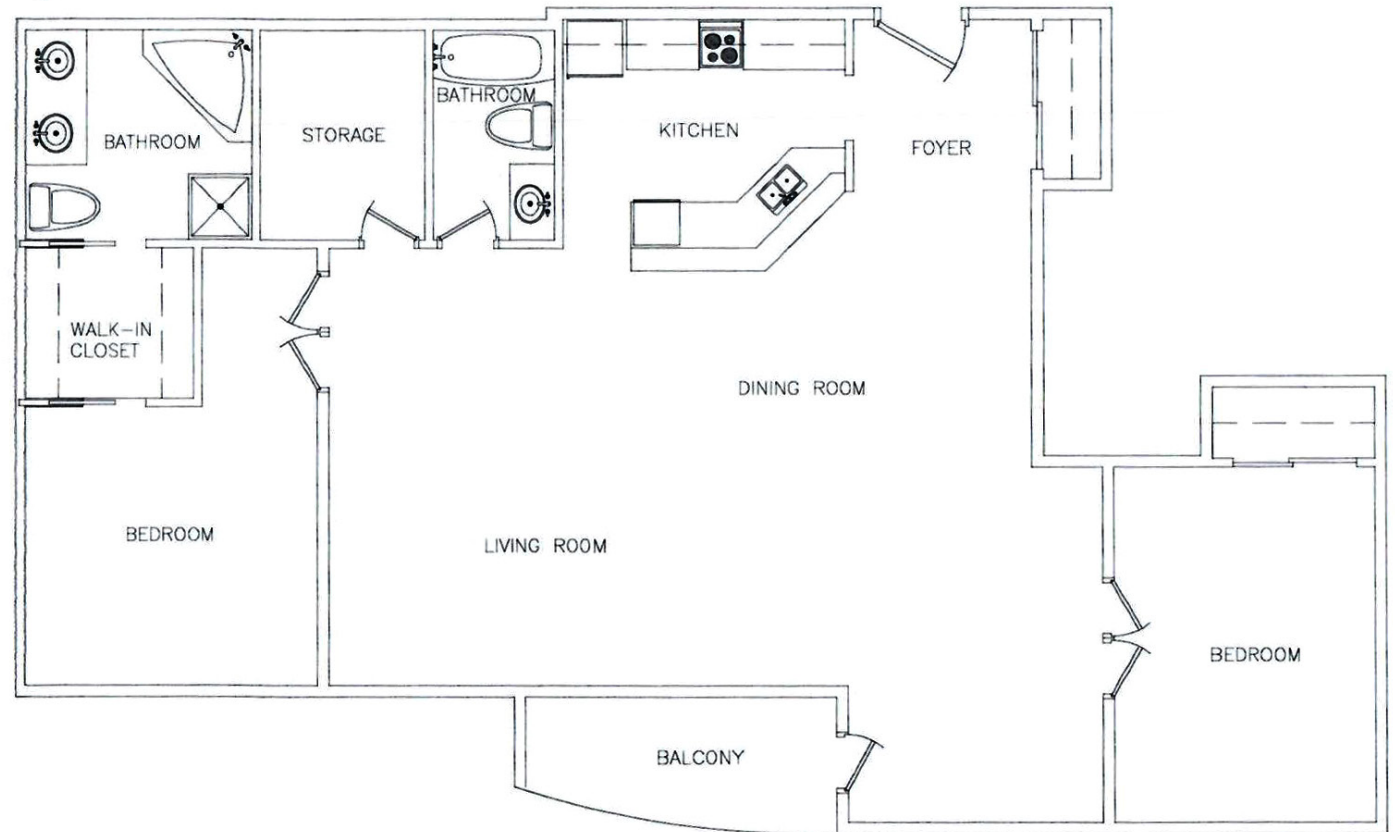

35 PRIMROSE

Approx. **1602** sq ft

2 Bedroom

Units 302 & 402

Disclaimer: This floor plan is for illustrative purposes and is intended to be used as a guide only. While every effort has been made to ensure its accuracy, measurements may not be exact.

35 PRIMROSE

Approx. **1602** sq ft

2 Bedroom

Unit 304 & 404

Disclaimer: This floor plan is for illustrative purposes and is intended to be used as a guide only. While every effort has been made to ensure its accuracy, measurements may not be exact.