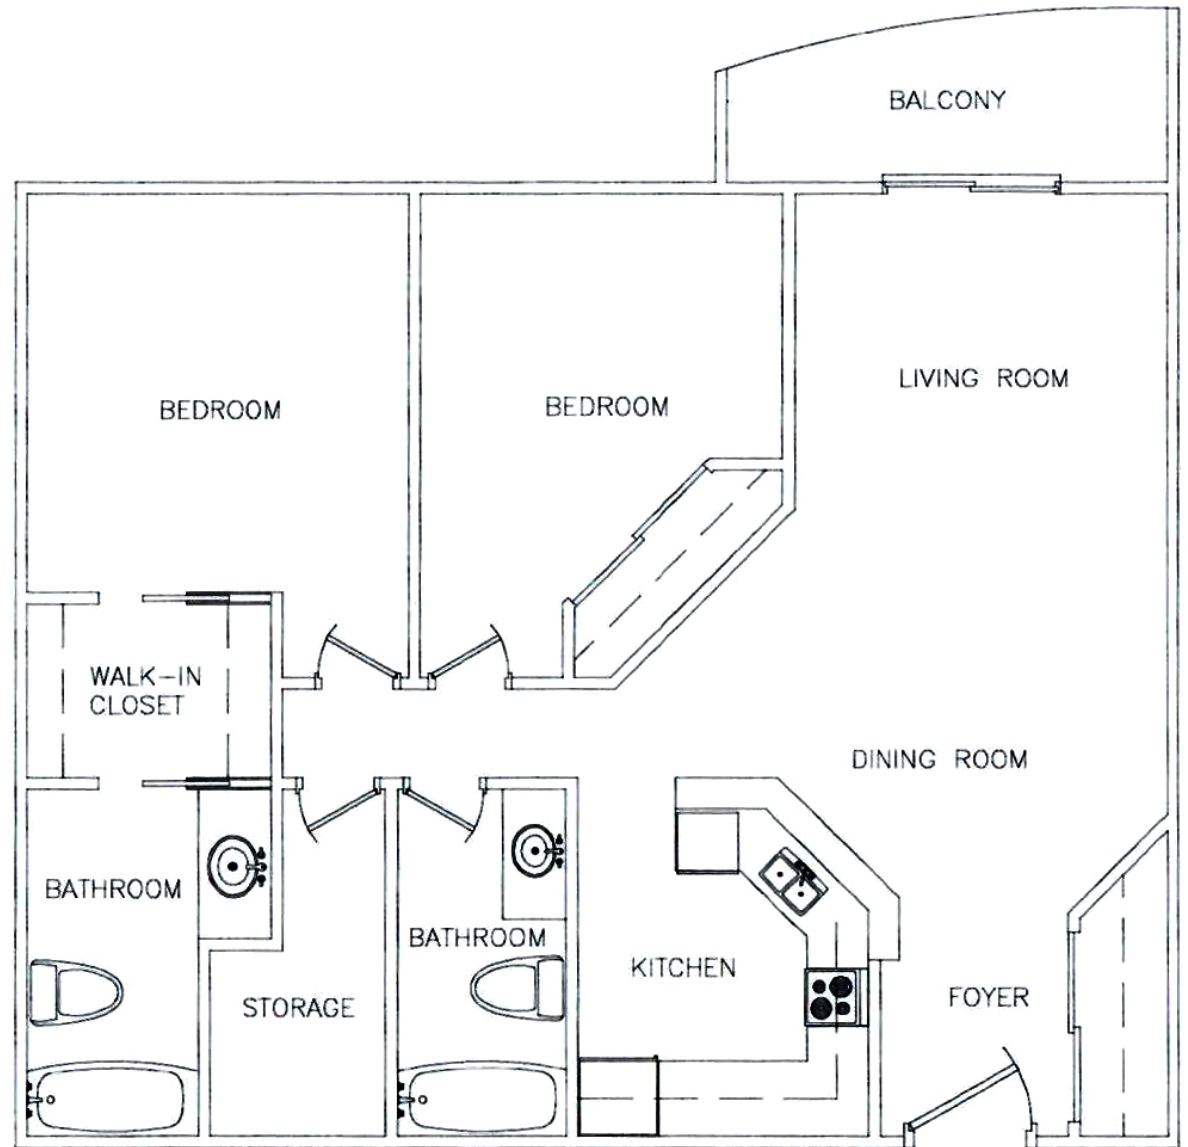

35 PRIMROSE

Approx. **1025** sq ft

2 Bedroom

Units 201, 301 & 401

Disclaimer: This floor plan is for illustrative purposes and is intended to be used as a guide only. While every effort has been made to ensure its accuracy, measurements may not be exact.

35 PRIMROSE

Approx. **1025** sq ft

2 Bedroom

Units 205, 305 & 405

Disclaimer: This floor plan is for illustrative purposes and is intended to be used as a guide only. While every effort has been made to ensure its accuracy, measurements may not be exact.

35 PRIMROSE

Approx. **1163** sq ft

2 Bedroom

Units 203, 303 & 403

Disclaimer: This floor plan is for illustrative purposes and is intended to be used as a guide only. While every effort has been made to ensure its accuracy, measurements may not be exact.

35 PRIMROSE

Approx. **1193** sq ft

2 Bedroom

Unit 204

Disclaimer: This floor plan is for illustrative purposes and is intended to be used as a guide only. While every effort has been made to ensure its accuracy, measurements may not be exact.