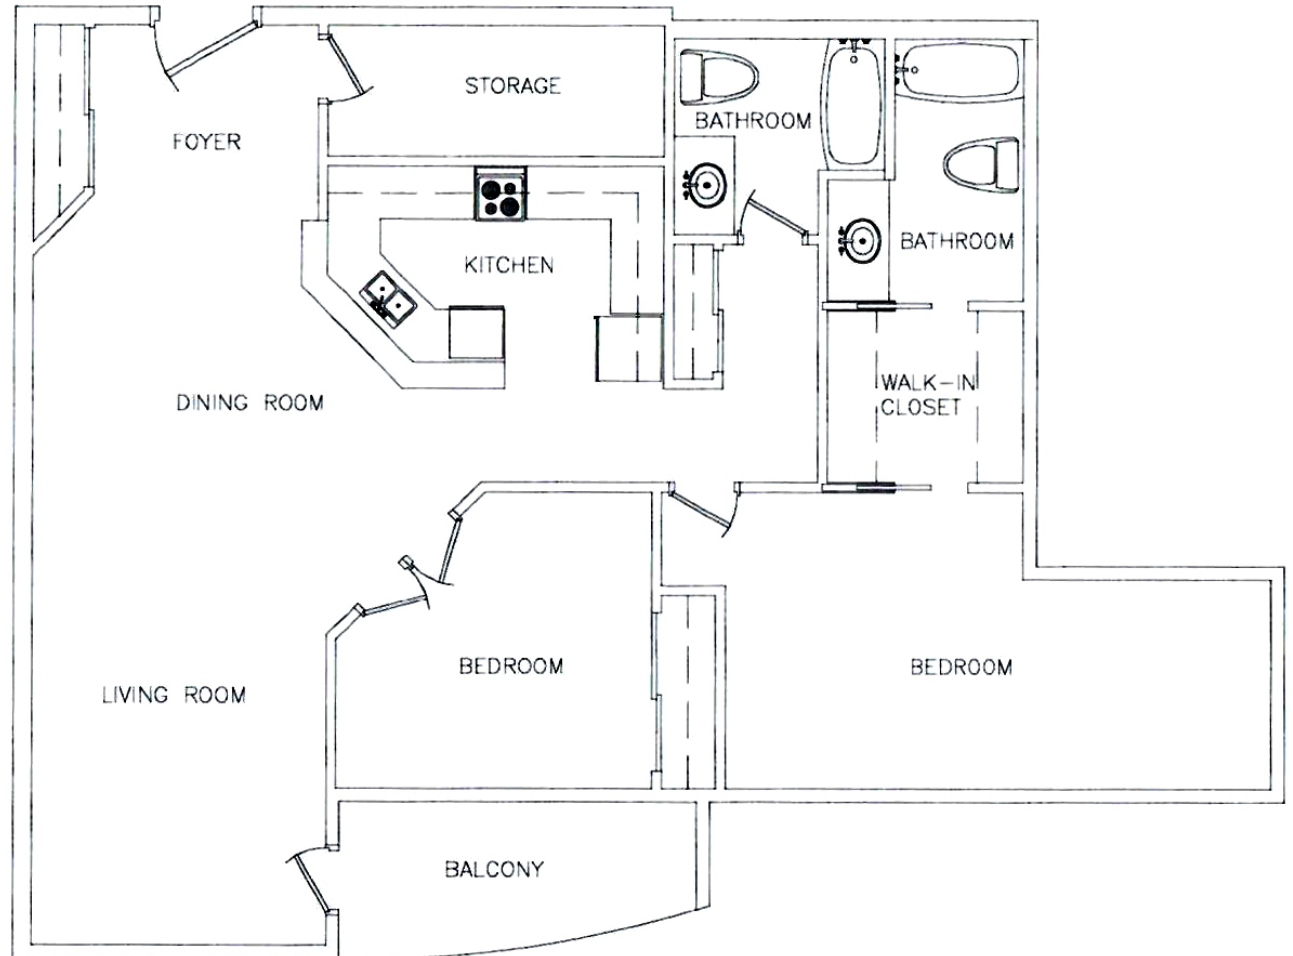

35 PRIMROSE

Approx. **1025** sq ft

2 Bedroom

Units 205, 305 & 405

Disclaimer: This floor plan is for illustrative purposes and is intended to be used as a guide only. While every effort has been made to ensure its accuracy, measurements may not be exact.

35 PRIMROSE

Approx. **1163** sq ft

2 Bedroom

Units 203, 303 & 403

Disclaimer: This floor plan is for illustrative purposes and is intended to be used as a guide only. While every effort has been made to ensure its accuracy, measurements may not be exact.

35 PRIMROSE

Approx. **1193** sq ft

2 Bedroom

Unit 204

Disclaimer: This floor plan is for illustrative purposes and is intended to be used as a guide only. While every effort has been made to ensure its accuracy, measurements may not be exact.

35 PRIMROSE

Approx. **1235** sq ft

2 Bedroom

Unit 202

Disclaimer: This floor plan is for illustrative purposes and is intended to be used as a guide only. While every effort has been made to ensure its accuracy, measurements may not be exact.