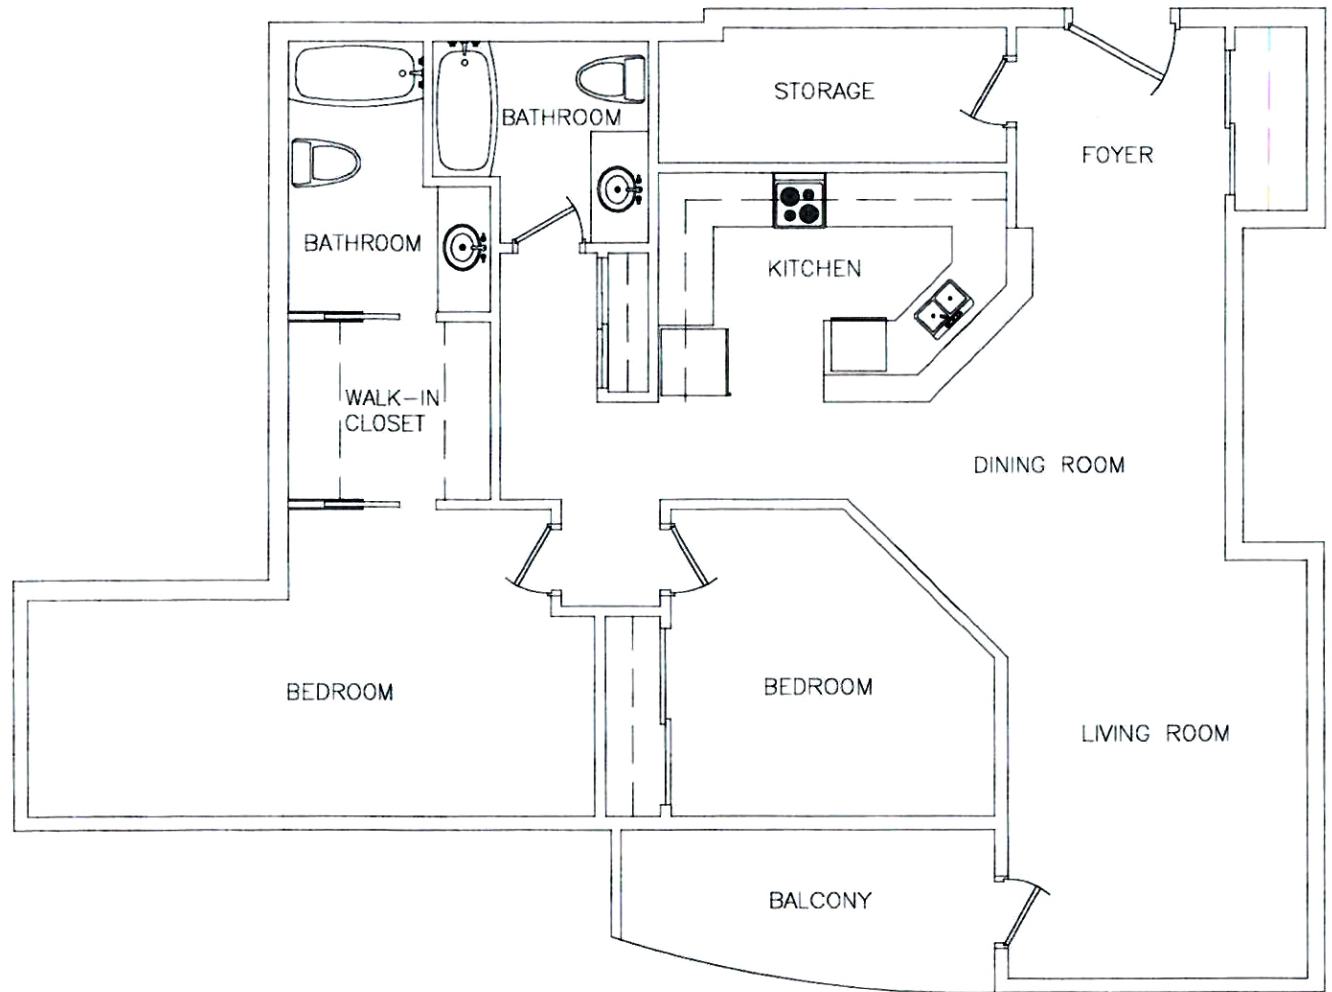

35 PRIMROSE

Approx. **1025** sq ft

2 Bedroom

Units 201, 301 & 401

Disclaimer: This floor plan is for illustrative purposes and is intended to be used as a guide only. While every effort has been made to ensure its accuracy, measurements may not be exact.

35 PRIMROSE

Approx. **1025** sq ft

2 Bedroom

Units 205, 305 & 405

Disclaimer: This floor plan is for illustrative purposes and is intended to be used as a guide only. While every effort has been made to ensure its accuracy, measurements may not be exact.

35 PRIMROSE

Approx. **1163** sq ft

2 Bedroom

Units 203, 303 & 403

Disclaimer: This floor plan is for illustrative purposes and is intended to be used as a guide only. While every effort has been made to ensure its accuracy, measurements may not be exact.

35 PRIMROSE

Approx. **1193** sq ft

2 Bedroom

Unit 204

Disclaimer: This floor plan is for illustrative purposes and is intended to be used as a guide only. While every effort has been made to ensure its accuracy, measurements may not be exact.