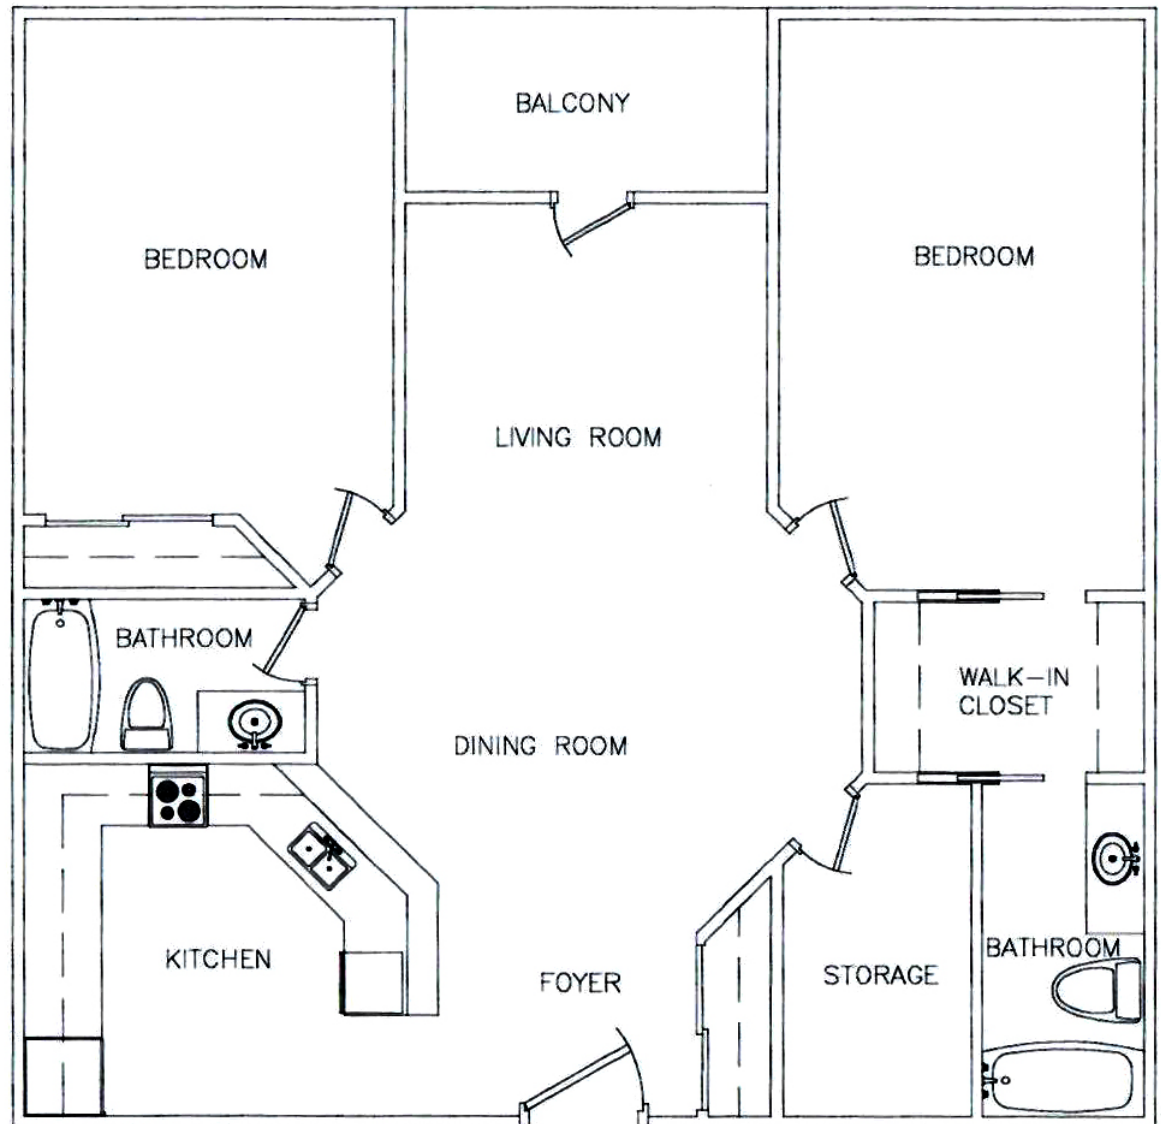

35 PRIMROSE

Approx. **1025** sq ft

2 Bedroom

Units 201, 301 & 401

Disclaimer: This floor plan is for illustrative purposes and is intended to be used as a guide only. While every effort has been made to ensure its accuracy, measurements may not be exact.

35 PRIMROSE

Approx. **1025** sq ft

2 Bedroom

Units 205, 305 & 405

Disclaimer: This floor plan is for illustrative purposes and is intended to be used as a guide only. While every effort has been made to ensure its accuracy, measurements may not be exact.

35 PRIMROSE

Approx. **1163** sq ft

2 Bedroom

Units 203, 303 & 403

Disclaimer: This floor plan is for illustrative purposes and is intended to be used as a guide only. While every effort has been made to ensure its accuracy, measurements may not be exact.

35 PRIMROSE

Approx. **1193** sq ft

2 Bedroom

Unit 204

Disclaimer: This floor plan is for illustrative purposes and is intended to be used as a guide only. While every effort has been made to ensure its accuracy, measurements may not be exact.