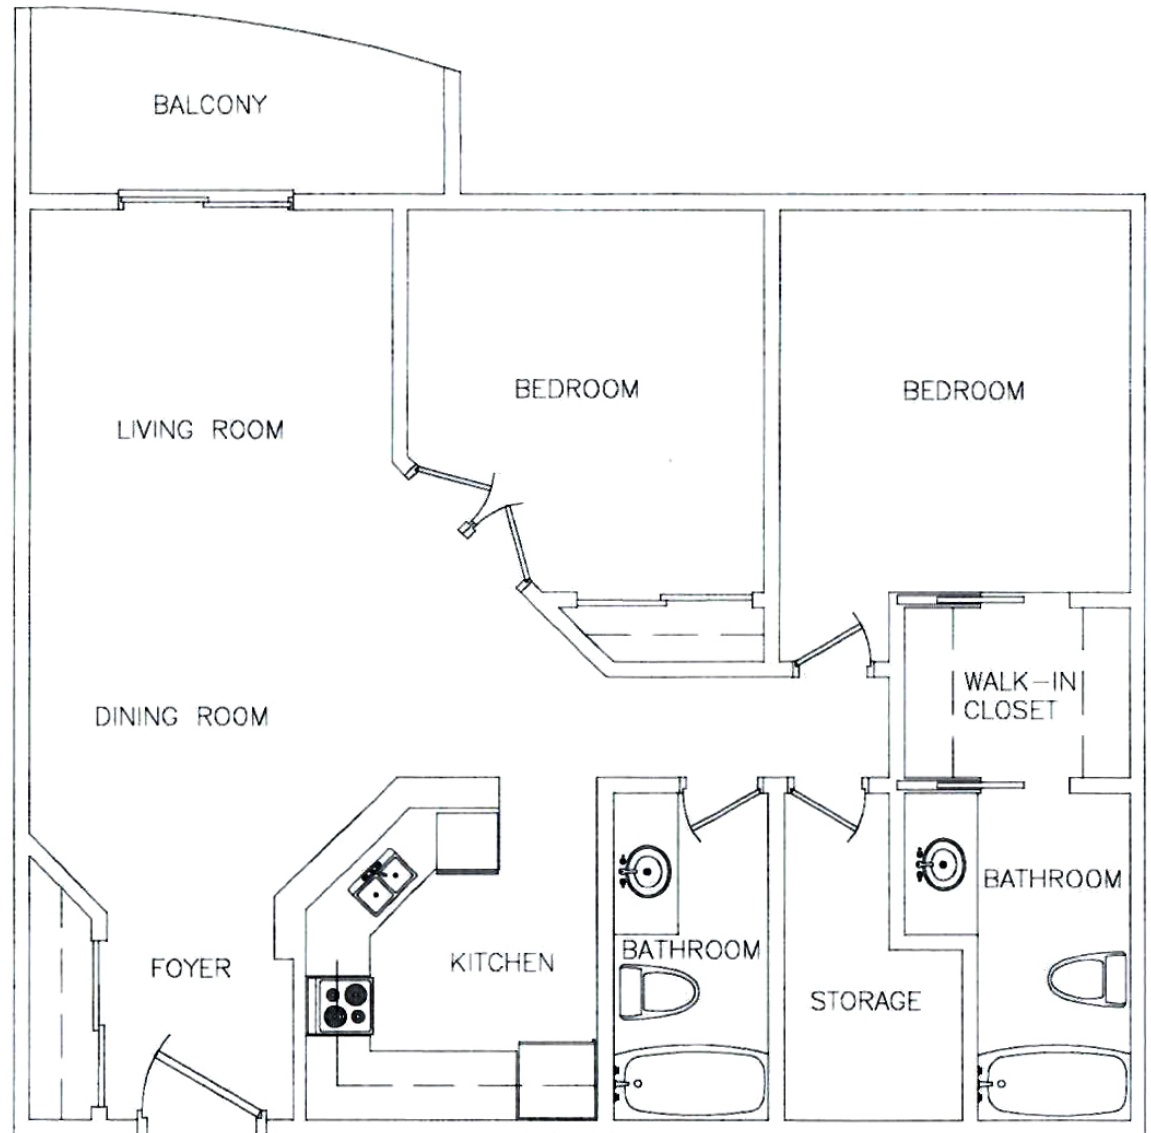

35 PRIMROSE

Approx. **1025** sq ft

2 Bedroom

Units 201, 301 & 401

Disclaimer: This floor plan is for illustrative purposes and is intended to be used as a guide only. While every effort has been made to ensure its accuracy, measurements may not be exact.

35 PRIMROSE

Approx. **1025** sq ft

2 Bedroom

Units 205, 305 & 405

Disclaimer: This floor plan is for illustrative purposes and is intended to be used as a guide only. While every effort has been made to ensure its accuracy, measurements may not be exact.

35 PRIMROSE

Approx. **1163** sq ft

2 Bedroom

Units 203, 303 & 403

Disclaimer: This floor plan is for illustrative purposes and is intended to be used as a guide only. While every effort has been made to ensure its accuracy, measurements may not be exact.

35 PRIMROSE

Approx. **1193** sq ft

2 Bedroom

Unit 204

Disclaimer: This floor plan is for illustrative purposes and is intended to be used as a guide only. While every effort has been made to ensure its accuracy, measurements may not be exact.