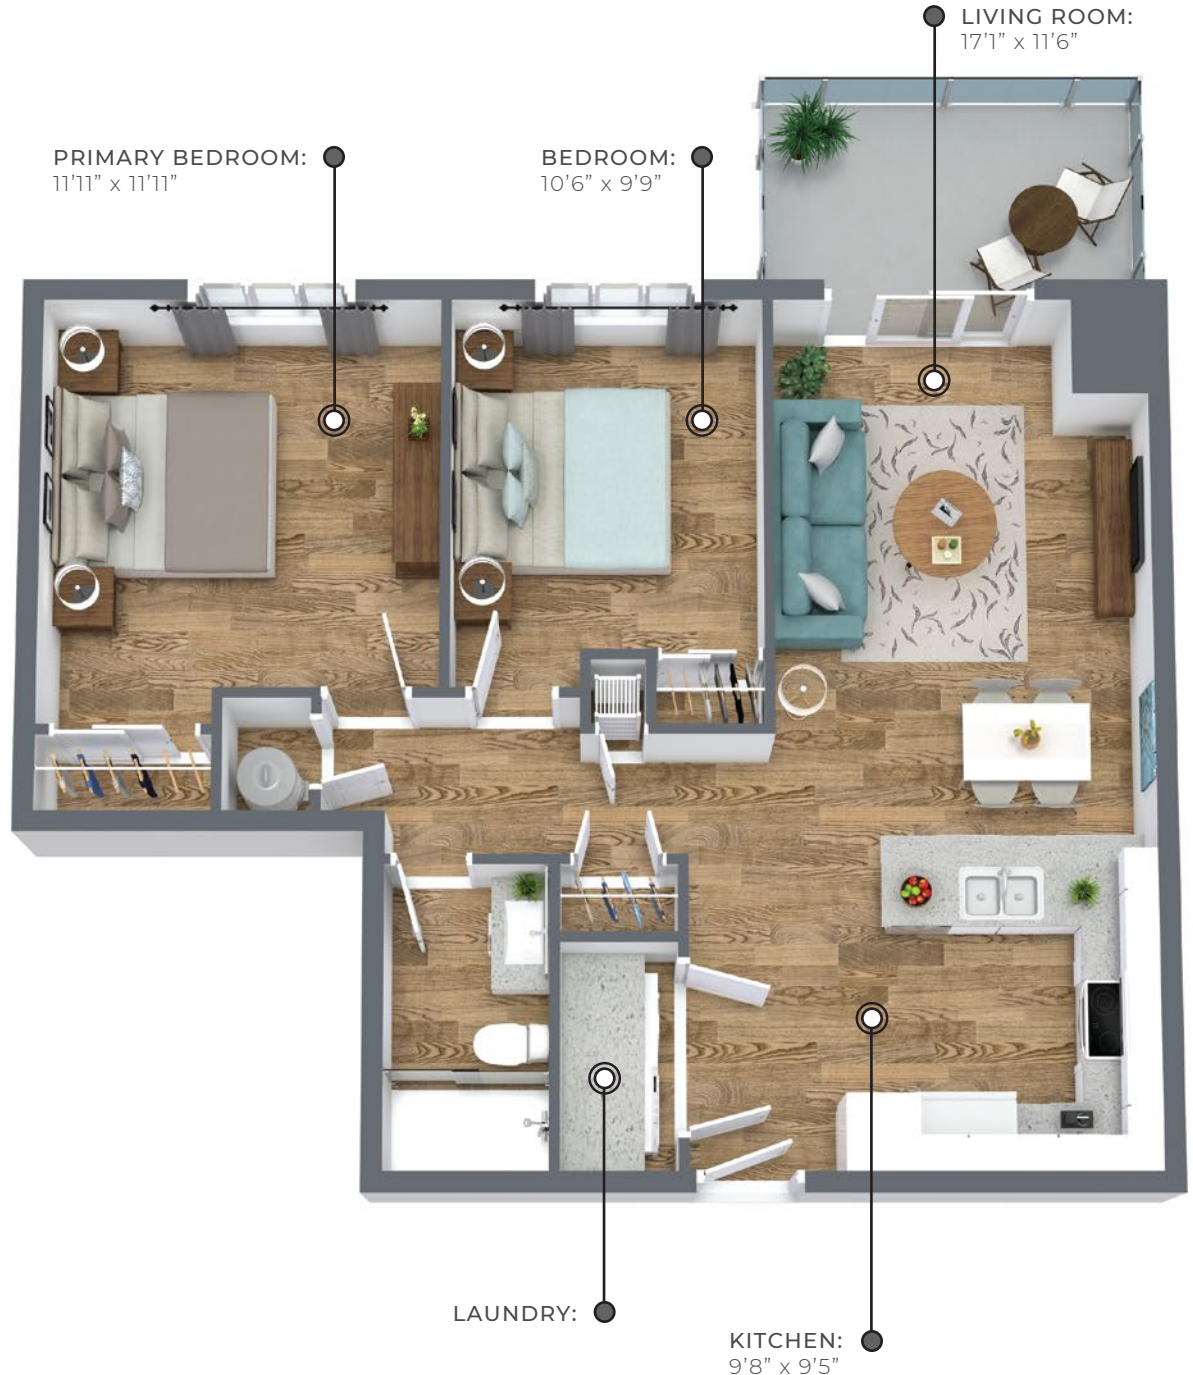

SOUTHFIELD GREEN APARTMENTS

1200 & 1250 Southfield Drive
Tecumseh, ON

PAQUETTE CORNERS

911 sq ft

The floor plan illustrated here
uses finishes from our exclusive
Palette One Collection and
includes:

CABINETY:
FLAT PANEL

COUNTERS:
QUARTZ

FLOORING:
LUXURY
VINYL PLANK

Palette One finishes are on
levels 1 & 3.

All suite measurements are preliminary based on current building
concept and unit configurations and are subject to change.
southfieldgreen.ca

SOUTHFIELD GREEN APARTMENTS

1200 & 1250 Southfield Drive
Tecumseh, ON

MAIDSTONE

930 sq ft

The floor plan illustrated here uses finishes from our exclusive **Palette One Collection** and includes:

CABINETS:
FLAT PANEL