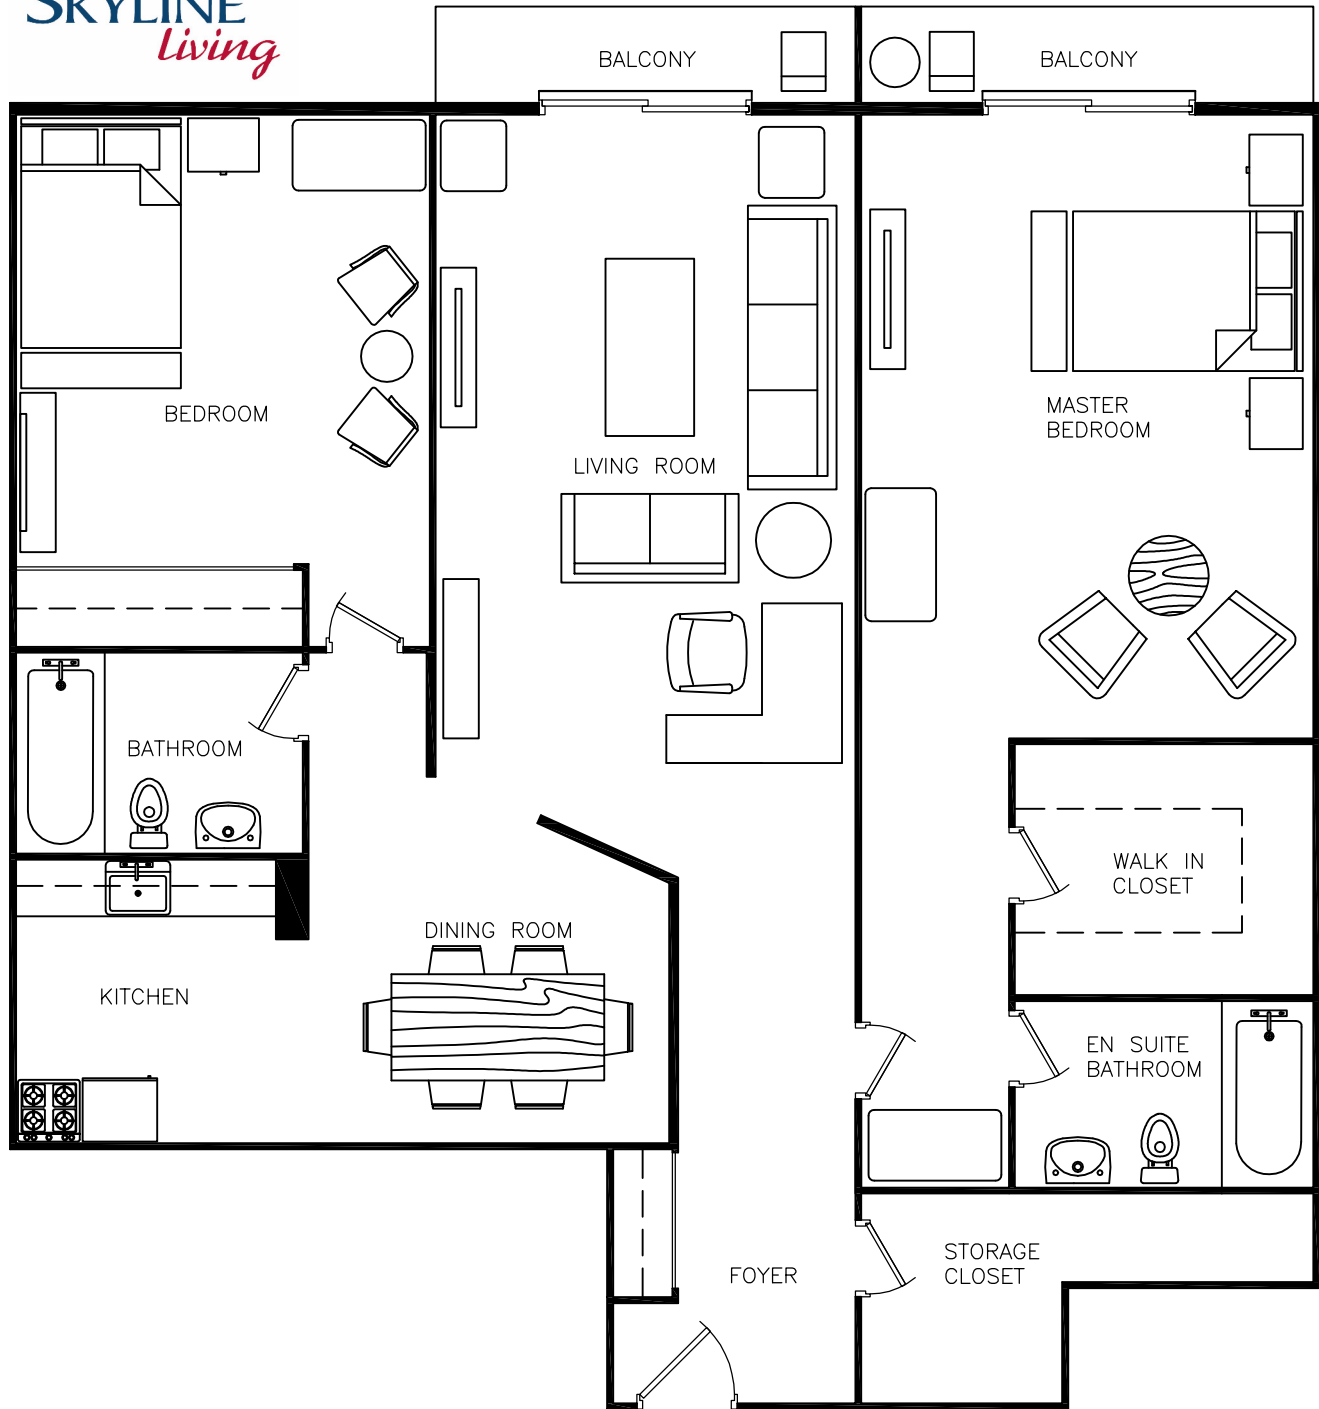

Disclaimer: This floor plan is for illustrative purposes and is intended to be used as a guide only. While every effort has been made to ensure its accuracy, measurements may not be exact.

Village On The River

2 Bedrooms
Approx. 1145 sq ft

Disclaimer: This floor plan is for illustrative purposes and is intended to be used as a guide only. While every effort has been made to ensure its accuracy, measurements may not be exact.

Village On The River

2 Bedrooms
Approx. 1185 sq ft