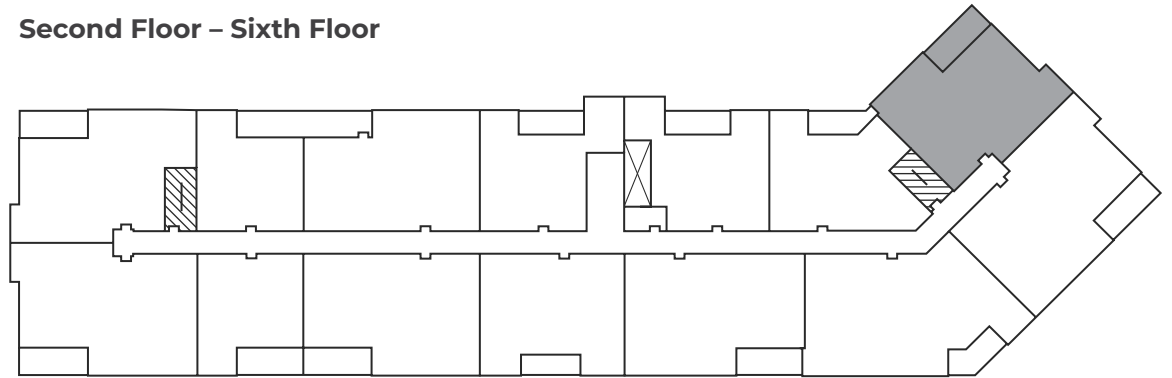

**BROOKSIDE
TERRACE**
APARTMENTS

118 & 120 Tilbury Avenue,
Bedford, NS

ADMIRAL COVE

1314-1336 sq ft

118 Tilbury Avenue

First Floor

Second Floor – Sixth Floor

120 Tilbury Avenue