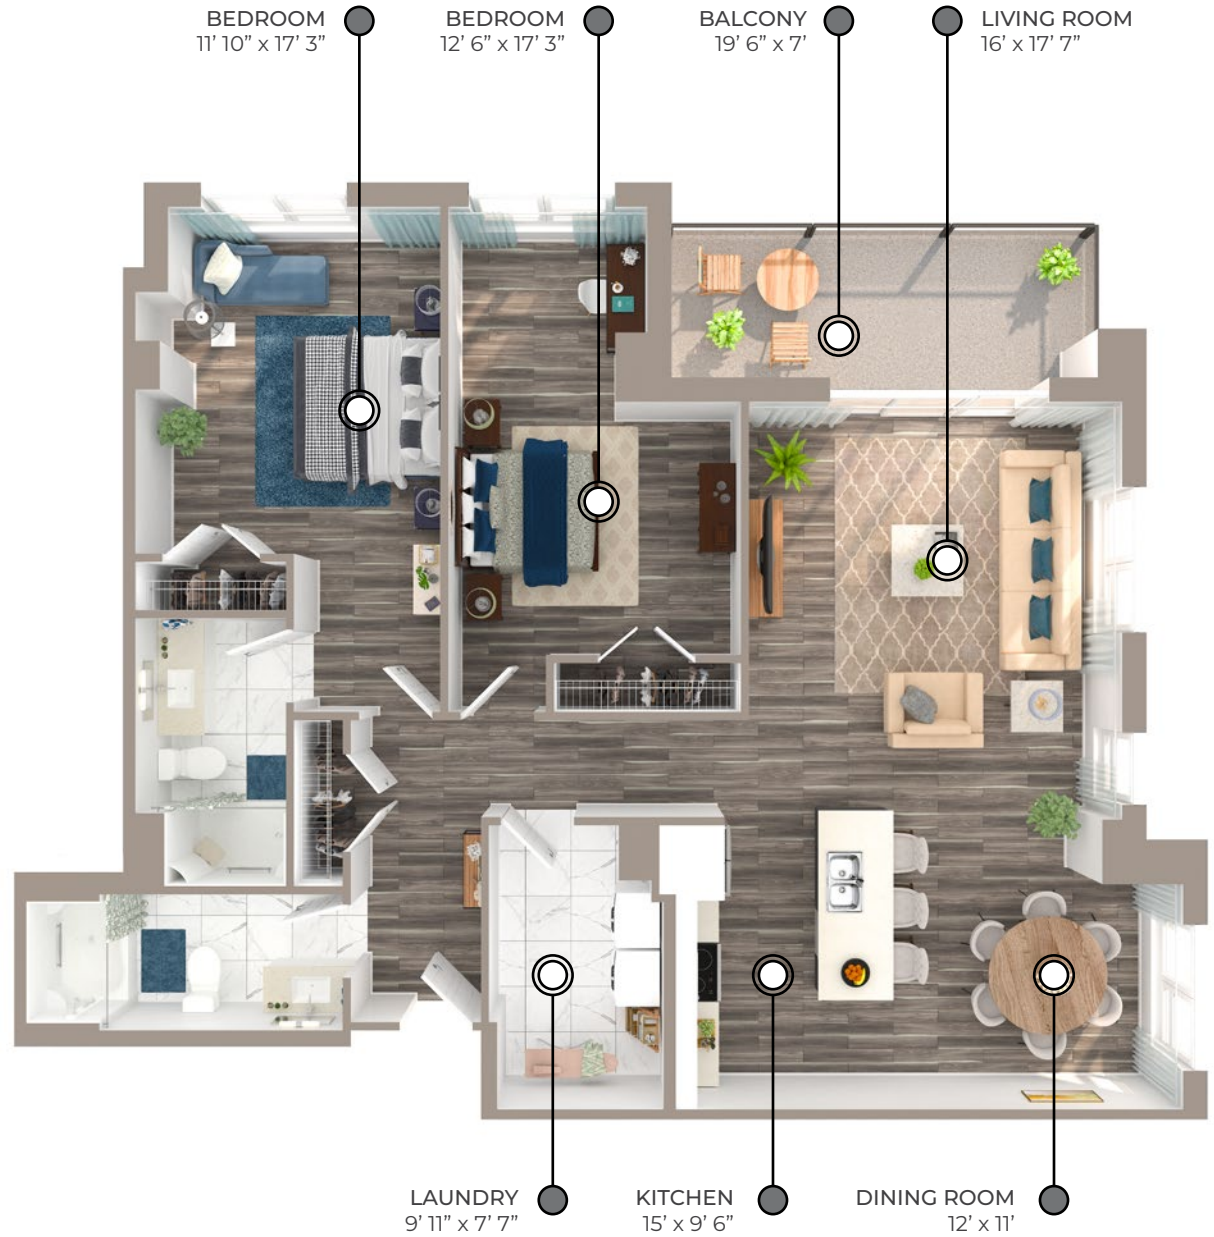

BROOKSIDE TERRACE APARTMENTS

118 & 120 Tilbury Avenue,
Bedford, NS

LONG LAKE

1249 sq ft

The floor plan illustrated here includes these finishes:

CABINETRY:

White High-gloss white Charcoal

COUNTERS:

White High-gloss white Charcoal

COUNTERS:

Laminate Quartz

FLOORING:

Luxury vinyl plank Ceramic tile

Please note, all floor plans and photos are provided for illustrative purposes only. **ALL MEASUREMENTS ARE APPROXIMATE.** Actual layouts may be different than shown and could vary in size and scale.

**BROOKSIDE
TERRACE**
APARTMENTS

118 & 120 Tilbury Avenue,
Bedford, NS

ADMIRAL COVE

1314-1336 sq ft

118 Tilbury Avenue

First Floor

Second Floor – Sixth Floor

120 Tilbury Avenue

First Floor

⊠ Elevator ⊠ Stairwell