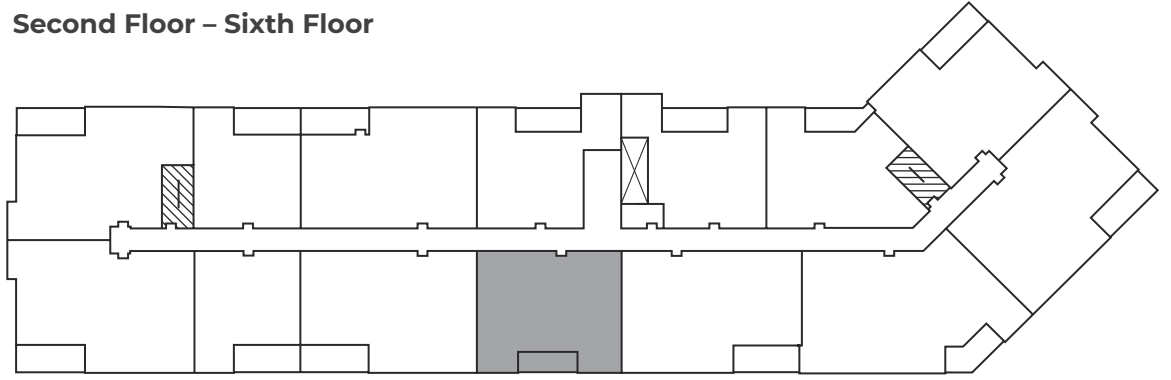

118 & 120 Tilbury Avenue,
Bedford, NS

LONG LAKE
1249 sq ft

118 Tilbury Avenue

First Floor

Second Floor – Sixth Floor

☒ Elevator ☒ Stairwell

120 Tilbury Avenue

First Floor

Second Floor – Sixth Floor

☒ Elevator ☒ Stairwell

BROOKSIDE TERRACE APARTMENTS

118 & 120 Tilbury Avenue,
Bedford, NS

CRANBERRY LAKE

1483 sq ft

The floor plan illustrated here includes these finishes:

CABINETS: