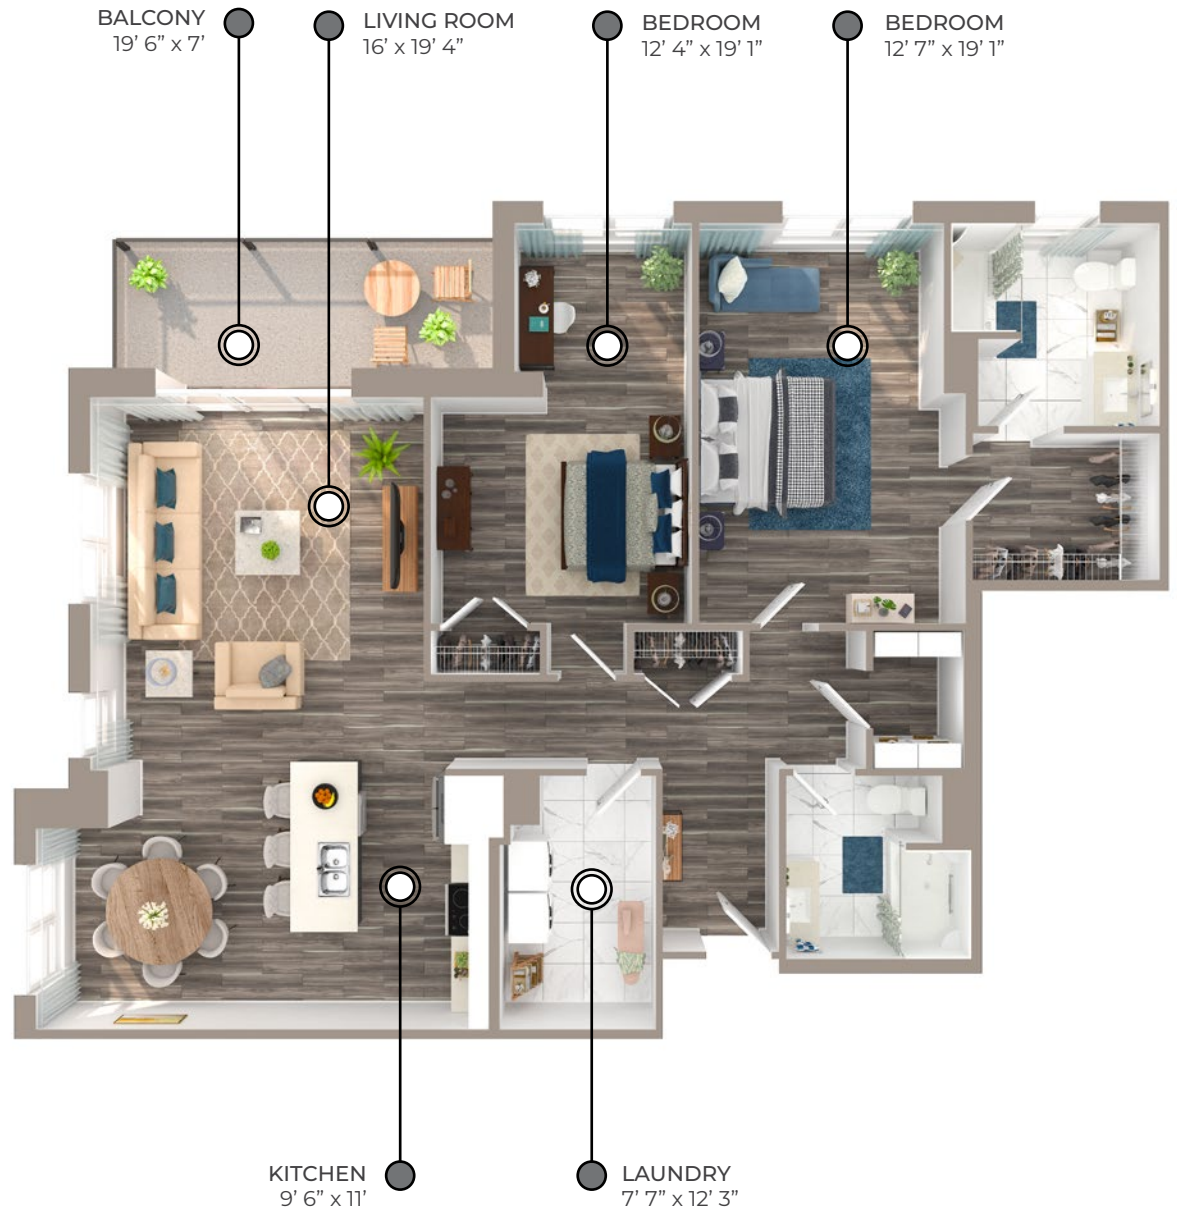

BROOKSIDE TERRACE APARTMENTS

118 & 120 Tilbury Avenue,
Bedford, NS

LONG LAKE

1249 sq ft

The floor plan illustrated here includes these finishes:

CABINETRY:

White High-gloss white Charcoal

COUNTERS:

Second Floor – Sixth Floor

☒ Elevator ☒ Stairwell

BROOKSIDE TERRACE APARTMENTS

118 & 120 Tilbury Avenue,
Bedford, NS

CRANBERRY LAKE

1483 sq ft

The floor plan illustrated here includes these finishes:

CABINETS:

White High-gloss White Charcoal

COUNTERS:

Laminate Quartz

FLOORING:

Luxury vinyl plank Ceramic tile

Please note, all floor plans and photos are provided for illustrative purposes only. **ALL MEASUREMENTS ARE APPROXIMATE.** Actual layouts may be different than shown and could vary in size and scale.

**BROOKSIDE
TERRACE**
APARTMENTS

118 & 120 Tilbury Avenue,
Bedford, NS

CRANBERRY LAKE

1483 sq ft

118 Tilbury Avenue

Second Floor – Sixth Floor

☒ Elevator ☒ Stairwell

120 Tilbury Avenue