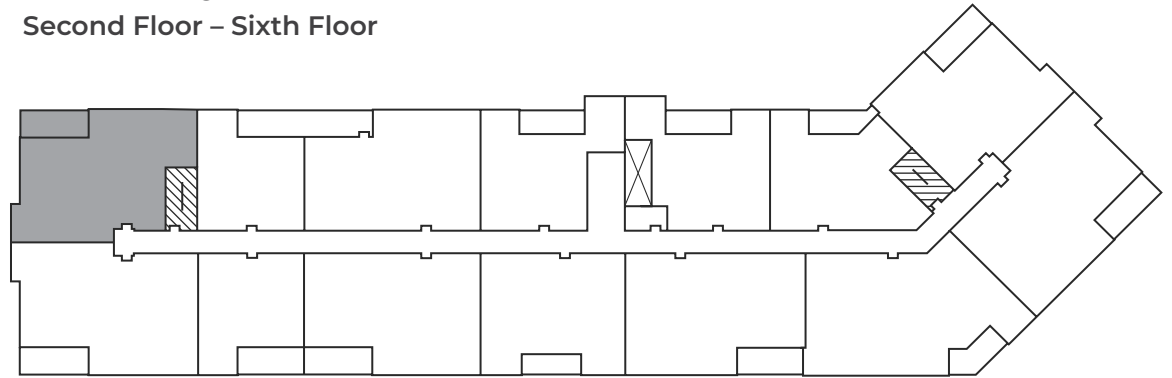

**BROOKSIDE
TERRACE**
APARTMENTS

118 & 120 Tilbury Avenue,
Bedford, NS

CRANBERRY LAKE

1483 sq ft

118 Tilbury Avenue

Second Floor – Sixth Floor

☒ Elevator ☒ Stairwell

120 Tilbury Avenue

Second Floor – Sixth Floor

☒ Elevator ☒ Stairwell

BROOKSIDE TERRACE APARTMENTS

118 & 120 Tilbury Avenue,
Bedford, NS

ADMIRAL COVE 1314-1336 sq ft

The floor plan illustrated here includes these finishes:

CABINETS: