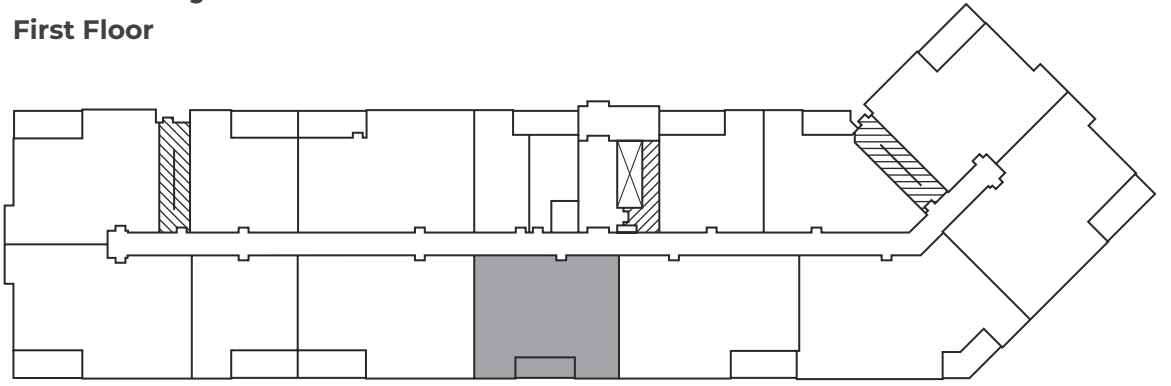

BROOKSIDE TERRACE APARTMENTS

118 & 120 Tilbury Avenue,
Bedford, NS

LONG LAKE

1249 sq ft

The floor plan illustrated here includes these finishes:

CABINETRY:

White High-gloss white Charcoal

COUNTERS:

Laminate Quartz

FLOORING:

Luxury vinyl plank Ceramic tile

Please note, all floor plans and photos are provided for illustrative purposes only. **ALL MEASUREMENTS ARE APPROXIMATE.** Actual layouts may be different than shown and could vary in size and scale.

118 & 120 Tilbury Avenue,
Bedford, NS

LONG LAKE
1249 sq ft

118 Tilbury Avenue

First Floor

Second Floor – Sixth Floor

☒ Elevator ☒ Stairwell

120 Tilbury Avenue

First Floor