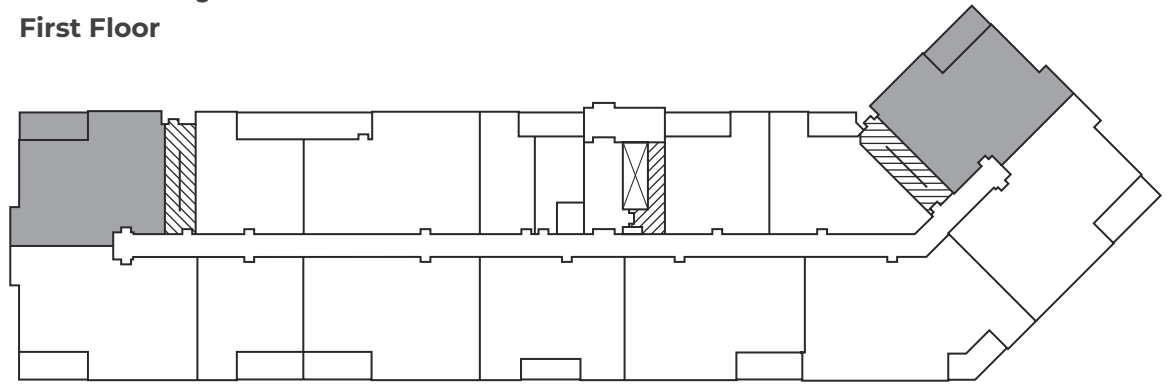

**BROOKSIDE
TERRACE**
APARTMENTS

118 & 120 Tilbury Avenue,
Bedford, NS

ADMIRAL COVE

1314-1336 sq ft

118 Tilbury Avenue

First Floor

Second Floor – Sixth Floor

120 Tilbury Avenue