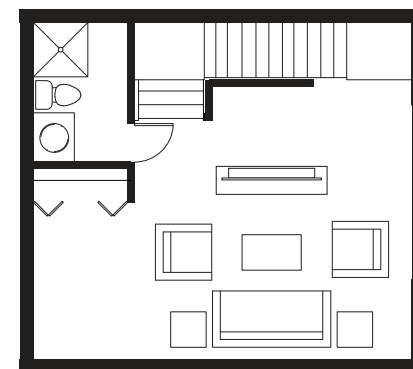

UNIT 2B-1

1618 sq ft

10650 Bottom
Wood Lake Rd.

Suites 302, 320

Third floor

lake
country
lofts

SKYLINE LIVING

All room measurements are preliminary based on current building concept and unit configurations and are subject to change.

UNIT 2A-1

1477 sq ft

10650 Bottom
Wood Lake Rd.

Suites 205, 206,
220, 221, 309

Second floor

Third floor

lake
country
lofts

SKYLINE LIVING

All room measurements are preliminary based on current building concept and unit configurations and are subject to change.