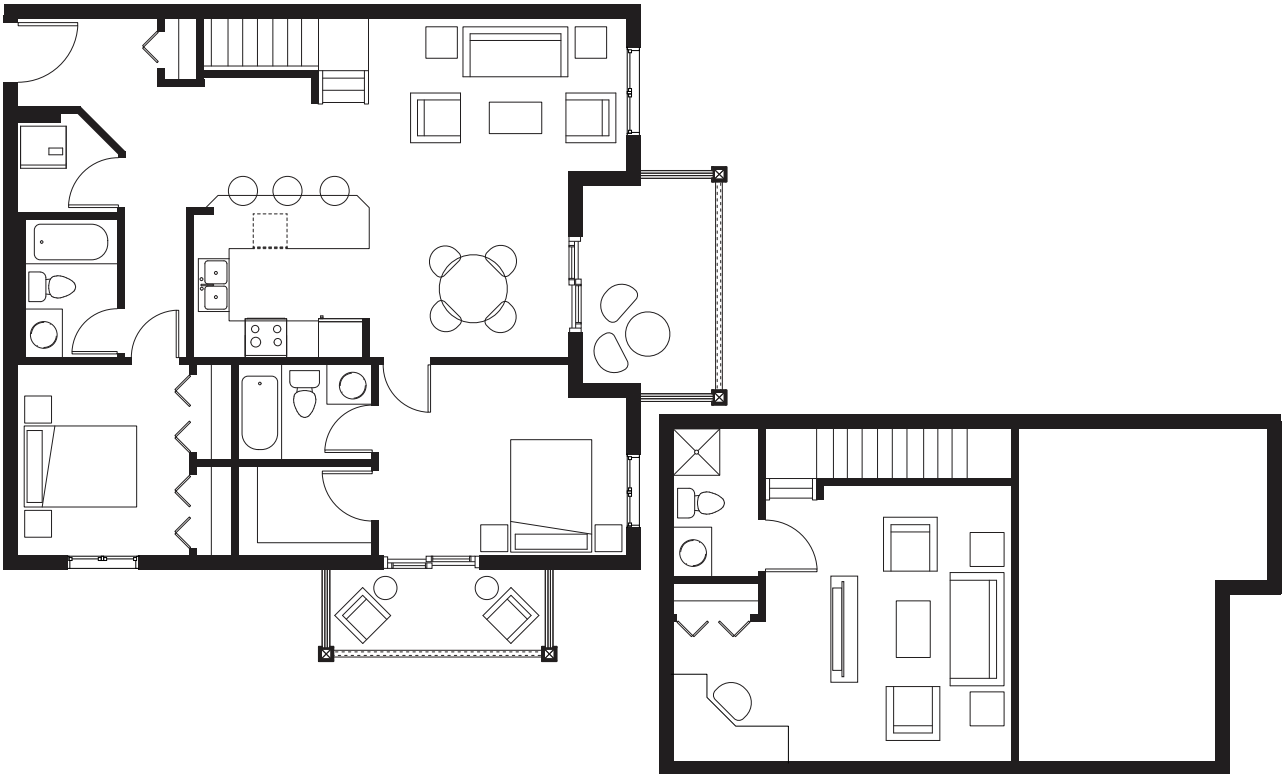

UNIT 2B-1

1618 sq ft

10650 Bottom
Wood Lake Rd.

Suites 302, 320

Third floor

lake
country
lofts

SKYLINE LIVING

All room measurements are preliminary based on current building concept and unit configurations and are subject to change.

UNIT 2A-1

1477 sq ft

10650 Bottom
Wood Lake Rd.

Suites 205, 206,
220, 221, 309

Second floor

Third floor

lake
country
lofts

SKYLINE LIVING

All room measurements are preliminary based on current building concept and unit configurations and are subject to change.