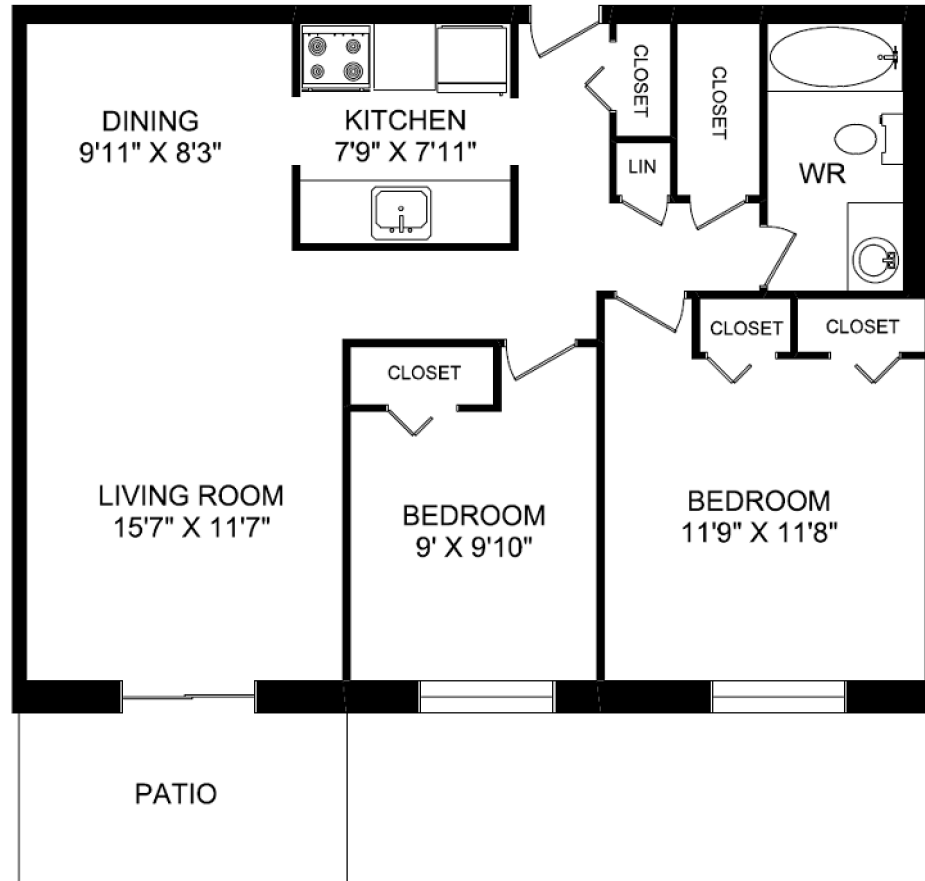

99 Thomas Street

2 Bedrooms
Approx. 828 sq ft

Disclaimer: This floor plan is for illustrative purposes and is intended to be used as a guide only. While every effort has been made to ensure its accuracy, measurements may not be exact.

99 Thomas Street

2 Bedrooms
Approx. 844 sq ft

Disclaimer: This floor plan is for illustrative purposes and is intended to be used as a guide only. While every effort has been made to ensure its accuracy, measurements may not be exact.

99 Thomas Street

2 Bedrooms
Approx. 849 sq ft

Disclaimer: This floor plan is for illustrative purposes and is intended to be used as a guide only. While every effort has been made to ensure its accuracy, measurements may not be exact.

99 Thomas Street

2 Bedrooms
Approx. 850 sq ft

Disclaimer: This floor plan is for illustrative purposes and is intended to be used as a guide only. While every effort has been made to ensure its accuracy, measurements may not be exact.