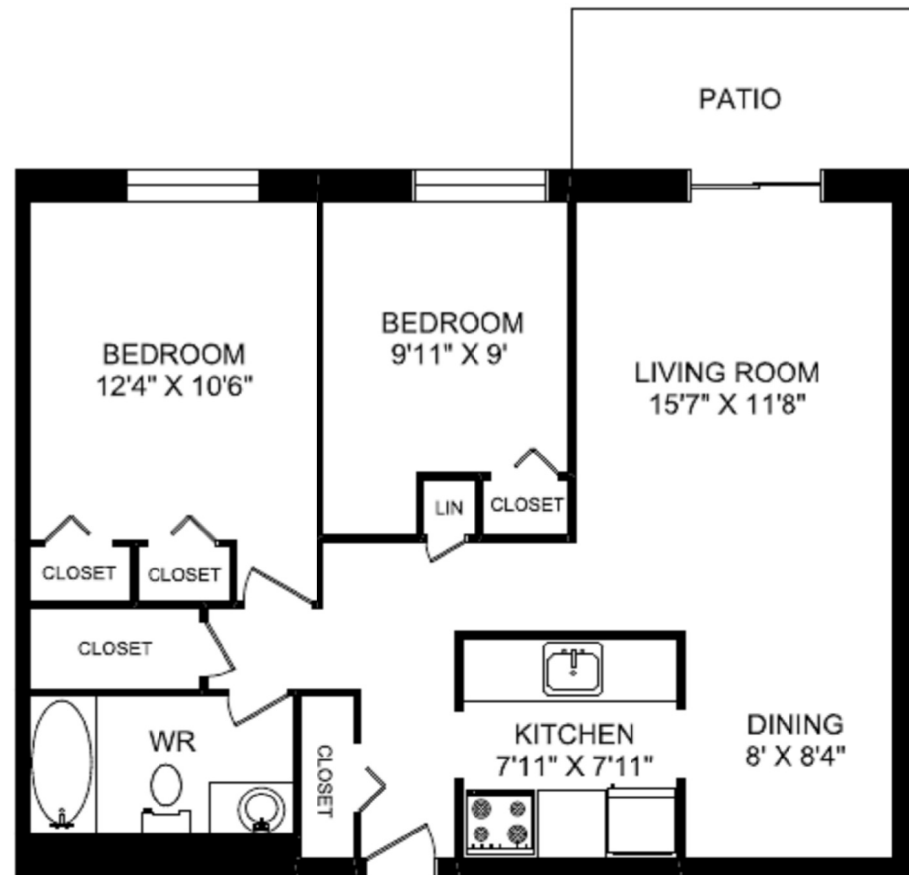

2 Bedrooms
Approx. 825 sq ft

Disclaimer: This floor plan is for illustrative purposes and is intended to be used as a guide only. While every effort has been made to ensure its accuracy, measurements may not be exact.

99 Thomas Street

2 Bedrooms
Approx. 828 sq ft

Disclaimer: This floor plan is for illustrative purposes and is intended to be used as a guide only. While every effort has been made to ensure its accuracy, measurements may not be exact.

99 Thomas Street

2 Bedrooms
Approx. 844 sq ft

Disclaimer: This floor plan is for illustrative purposes and is intended to be used as a guide only. While every effort has been made to ensure its accuracy, measurements may not be exact.