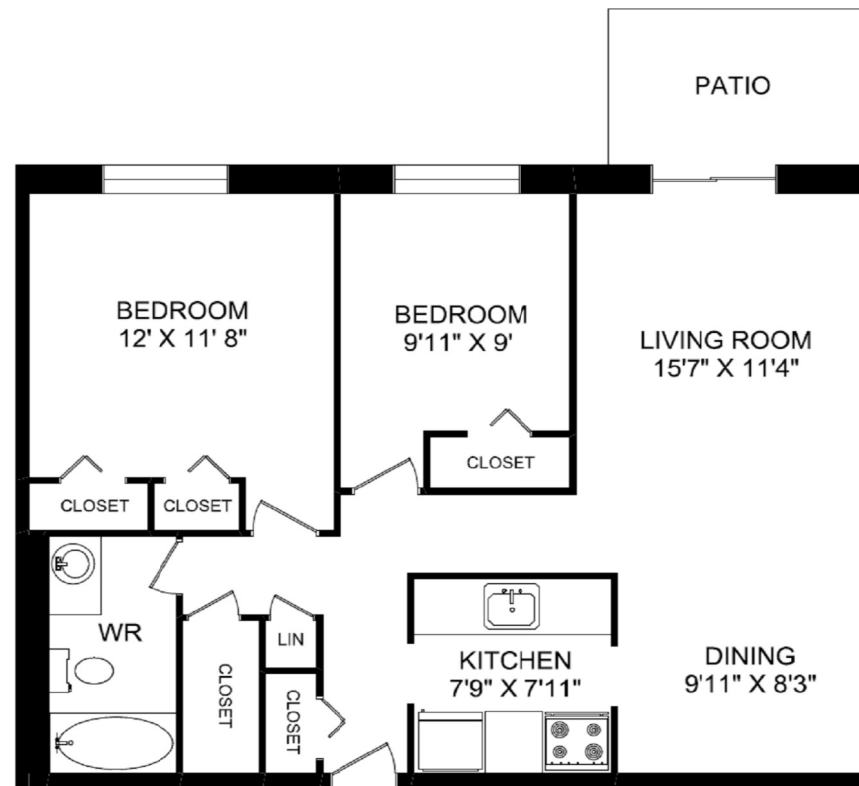

99 Thomas Street

2 Bedrooms
Approx. 849 sq ft

Disclaimer: This floor plan is for illustrative purposes and is intended to be used as a guide only. While every effort has been made to ensure its accuracy, measurements may not be exact.

99 Thomas Street

2 Bedrooms
Approx. 850 sq ft

Disclaimer: This floor plan is for illustrative purposes and is intended to be used as a guide only. While every effort has been made to ensure its accuracy, measurements may not be exact.

99 Thomas Street

2 Bedrooms
Approx. 851 sq ft

Disclaimer: This floor plan is for illustrative purposes and is intended to be used as a guide only. While every effort has been made to ensure its accuracy, measurements may not be exact.