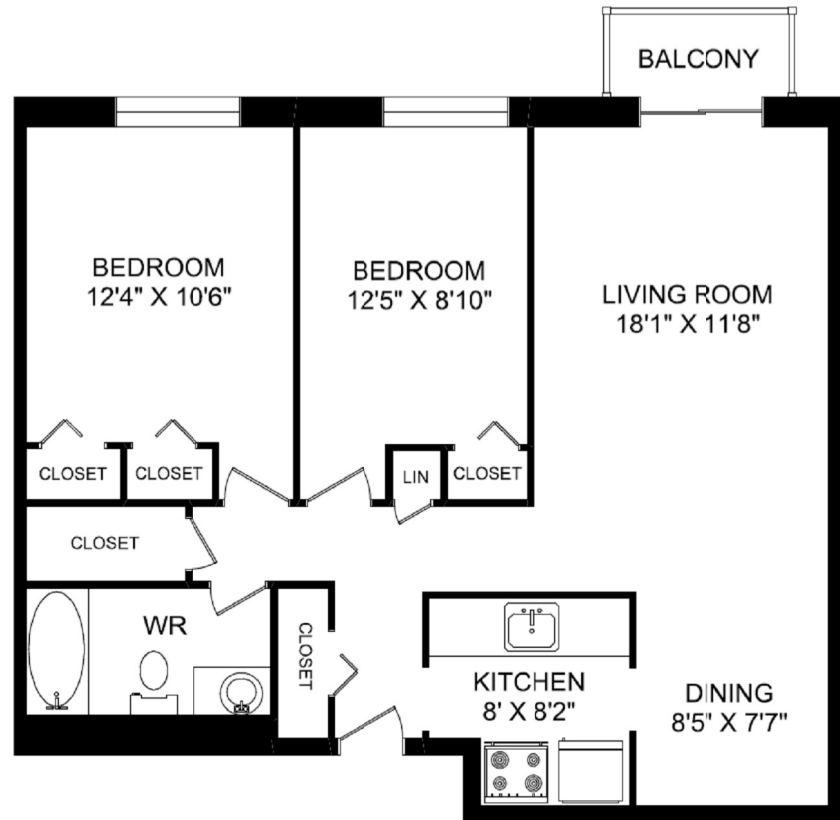

99 Thomas Street

2 Bedrooms
Approx. 851 sq ft

Disclaimer: This floor plan is for illustrative purposes and is intended to be used as a guide only. While every effort has been made to ensure its accuracy, measurements may not be exact.

99 Thomas Street

2 Bedrooms
Approx. 859 sq ft

Disclaimer: This floor plan is for illustrative purposes and is intended to be used as a guide only. While every effort has been made to ensure its accuracy, measurements may not be exact.

99 Thomas Street

2 Bedrooms
Approx. 880 sq ft