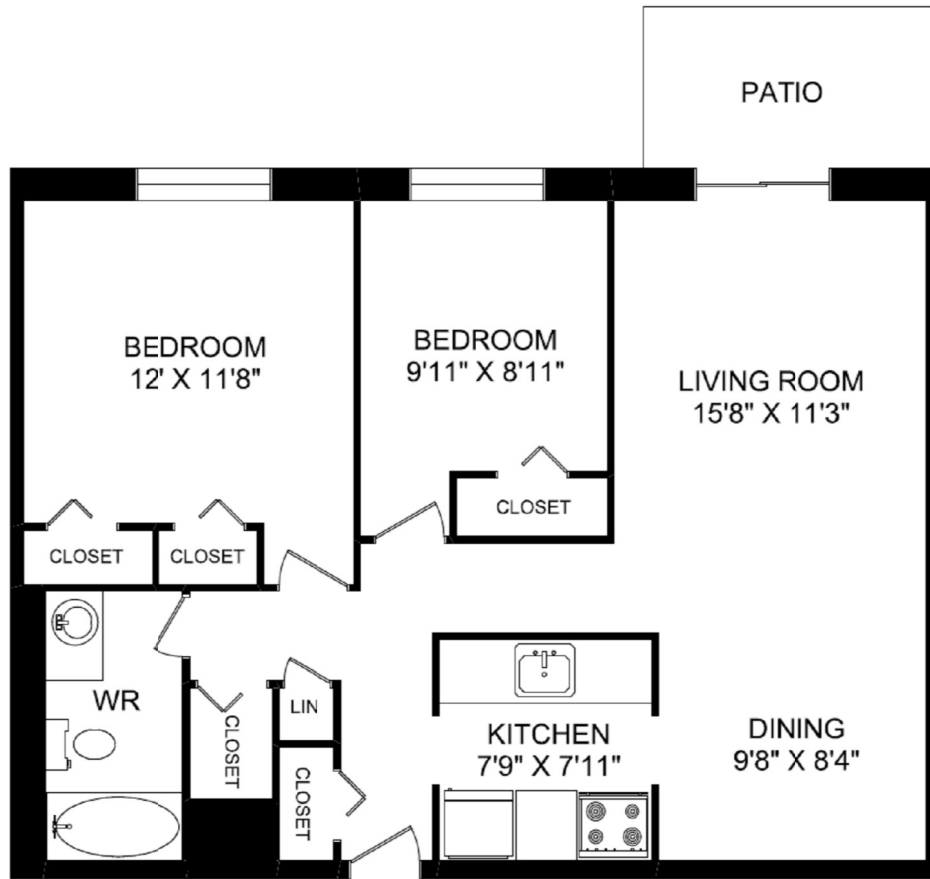

99 Thomas Street

2 Bedrooms
Approx. 844 sq ft

Disclaimer: This floor plan is for illustrative purposes and is intended to be used as a guide only. While every effort has been made to ensure its accuracy, measurements may not be exact.

99 Thomas Street

2 Bedrooms
Approx. 849 sq ft

Disclaimer: This floor plan is for illustrative purposes and is intended to be used as a guide only. While every effort has been made to ensure its accuracy, measurements may not be exact.

99 Thomas Street

2 Bedrooms
Approx. 850 sq ft

Disclaimer: This floor plan is for illustrative purposes and is intended to be used as a guide only. While every effort has been made to ensure its accuracy, measurements may not be exact.