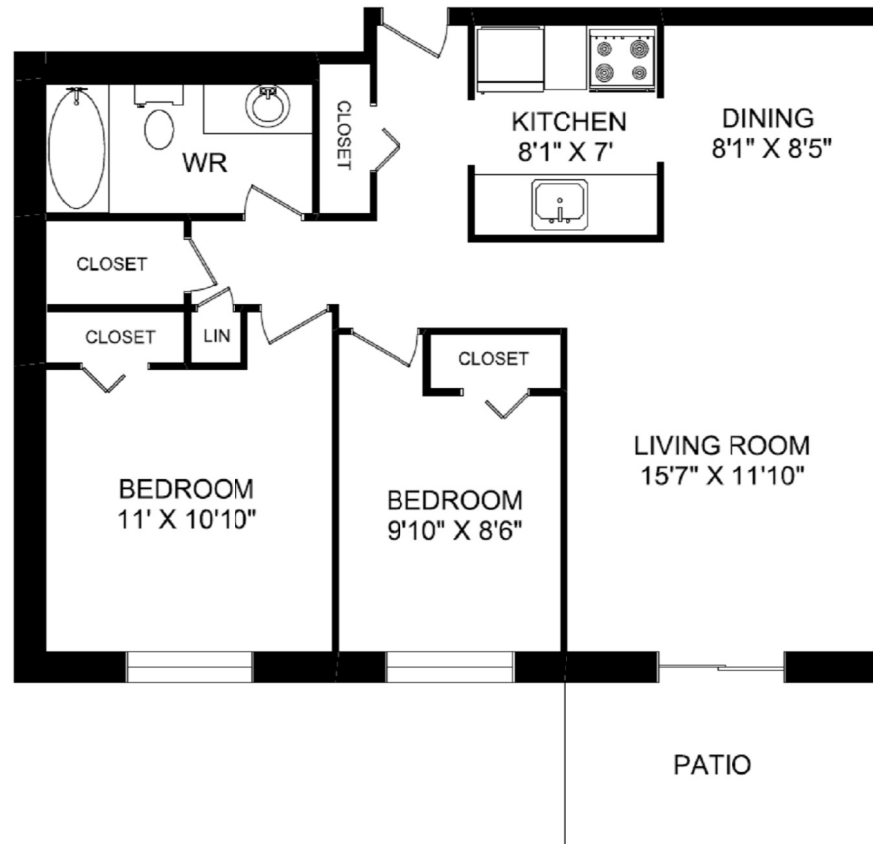

Disclaimer: This floor plan is for illustrative purposes and is intended to be used as a guide only. While every effort has been made to ensure its accuracy, measurements may not be exact.

99 Thomas Street

2 Bedrooms
Approx. 825 sq ft

Disclaimer: This floor plan is for illustrative purposes and is intended to be used as a guide only. While every effort has been made to ensure its accuracy, measurements may not be exact.

99 Thomas Street

2 Bedrooms
Approx. 828 sq ft

Disclaimer: This floor plan is for illustrative purposes and is intended to be used as a guide only. While every effort has been made to ensure its accuracy, measurements may not be exact.