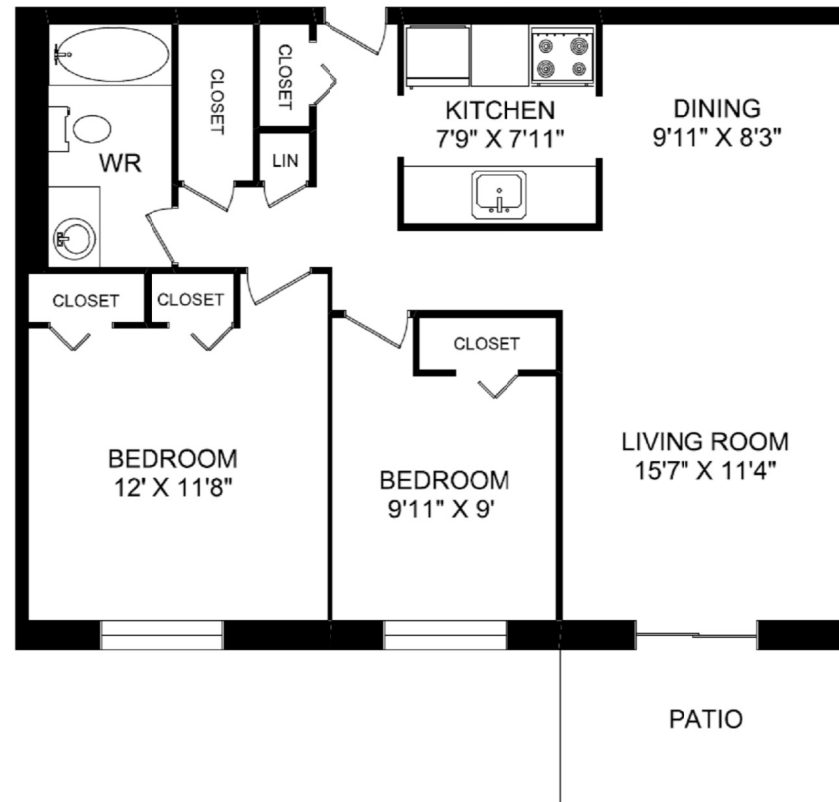

99 Thomas Street

2 Bedrooms
Approx. 828 sq ft

Disclaimer: This floor plan is for illustrative purposes and is intended to be used as a guide only. While every effort has been made to ensure its accuracy, measurements may not be exact.

99 Thomas Street

2 Bedrooms
Approx. 844 sq ft

Disclaimer: This floor plan is for illustrative purposes and is intended to be used as a guide only. While every effort has been made to ensure its accuracy, measurements may not be exact.

99 Thomas Street

2 Bedrooms
Approx. 849 sq ft

Disclaimer: This floor plan is for illustrative purposes and is intended to be used as a guide only. While every effort has been made to ensure its accuracy, measurements may not be exact.