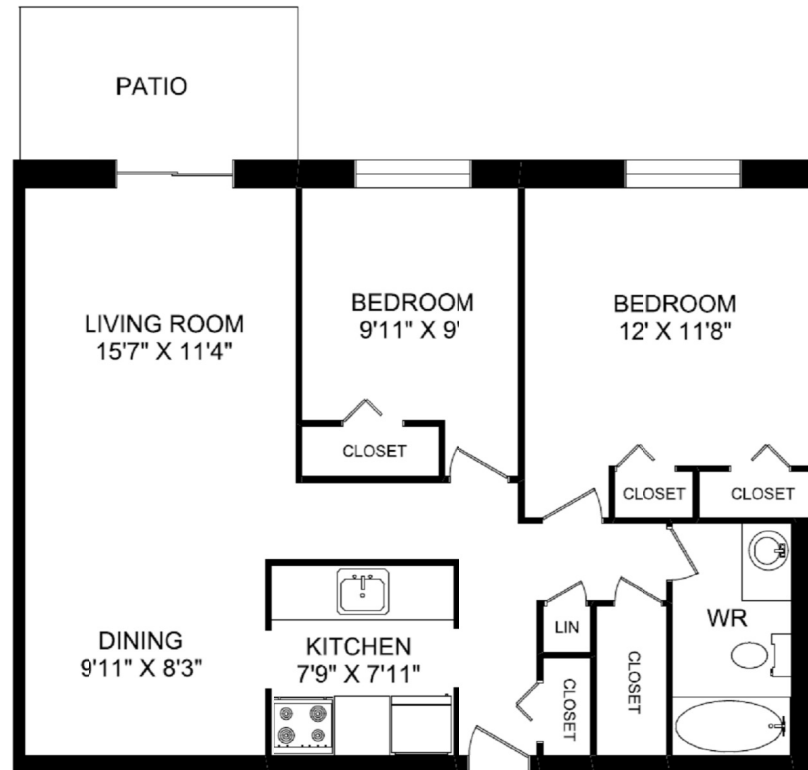

99 Thomas Street

2 Bedrooms
Approx. 850 sq ft

Disclaimer: This floor plan is for illustrative purposes and is intended to be used as a guide only. While every effort has been made to ensure its accuracy, measurements may not be exact.

99 Thomas Street

2 Bedrooms
Approx. 851 sq ft

Disclaimer: This floor plan is for illustrative purposes and is intended to be used as a guide only. While every effort has been made to ensure its accuracy, measurements may not be exact.

99 Thomas Street

2 Bedrooms
Approx. 859 sq ft

Disclaimer: This floor plan is for illustrative purposes and is intended to be used as a guide only. While every effort has been made to ensure its accuracy, measurements may not be exact.