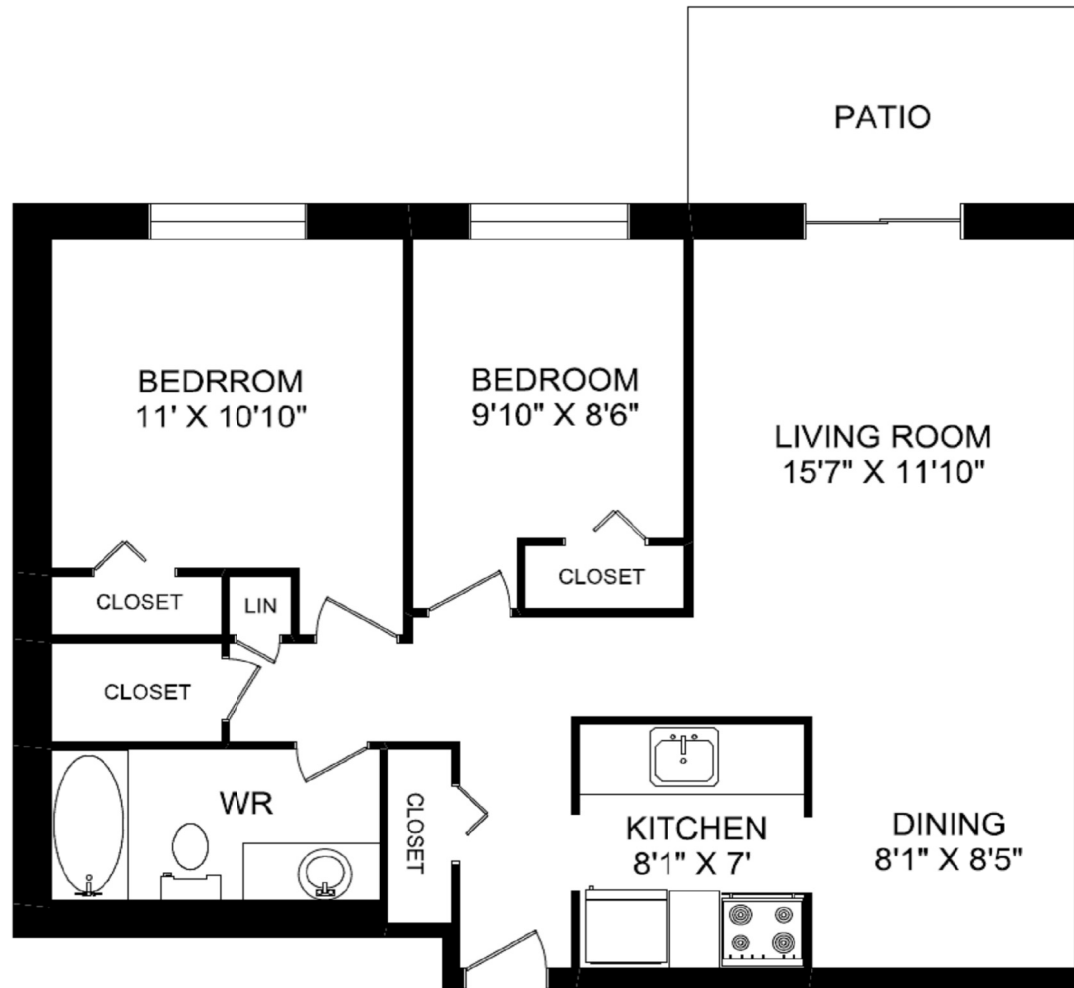

Disclaimer: This floor plan is for illustrative purposes and is intended to be used as a guide only. While every effort has been made to ensure its accuracy, measurements may not be exact.

99 Thomas Street

2 Bedrooms
Approx. 825 sq ft

Disclaimer: This floor plan is for illustrative purposes and is intended to be used as a guide only. While every effort has been made to ensure its accuracy, measurements may not be exact.

99 Thomas Street

2 Bedrooms
Approx. 828 sq ft

Disclaimer: This floor plan is for illustrative purposes and is intended to be used as a guide only. While every effort has been made to ensure its accuracy, measurements may not be exact.