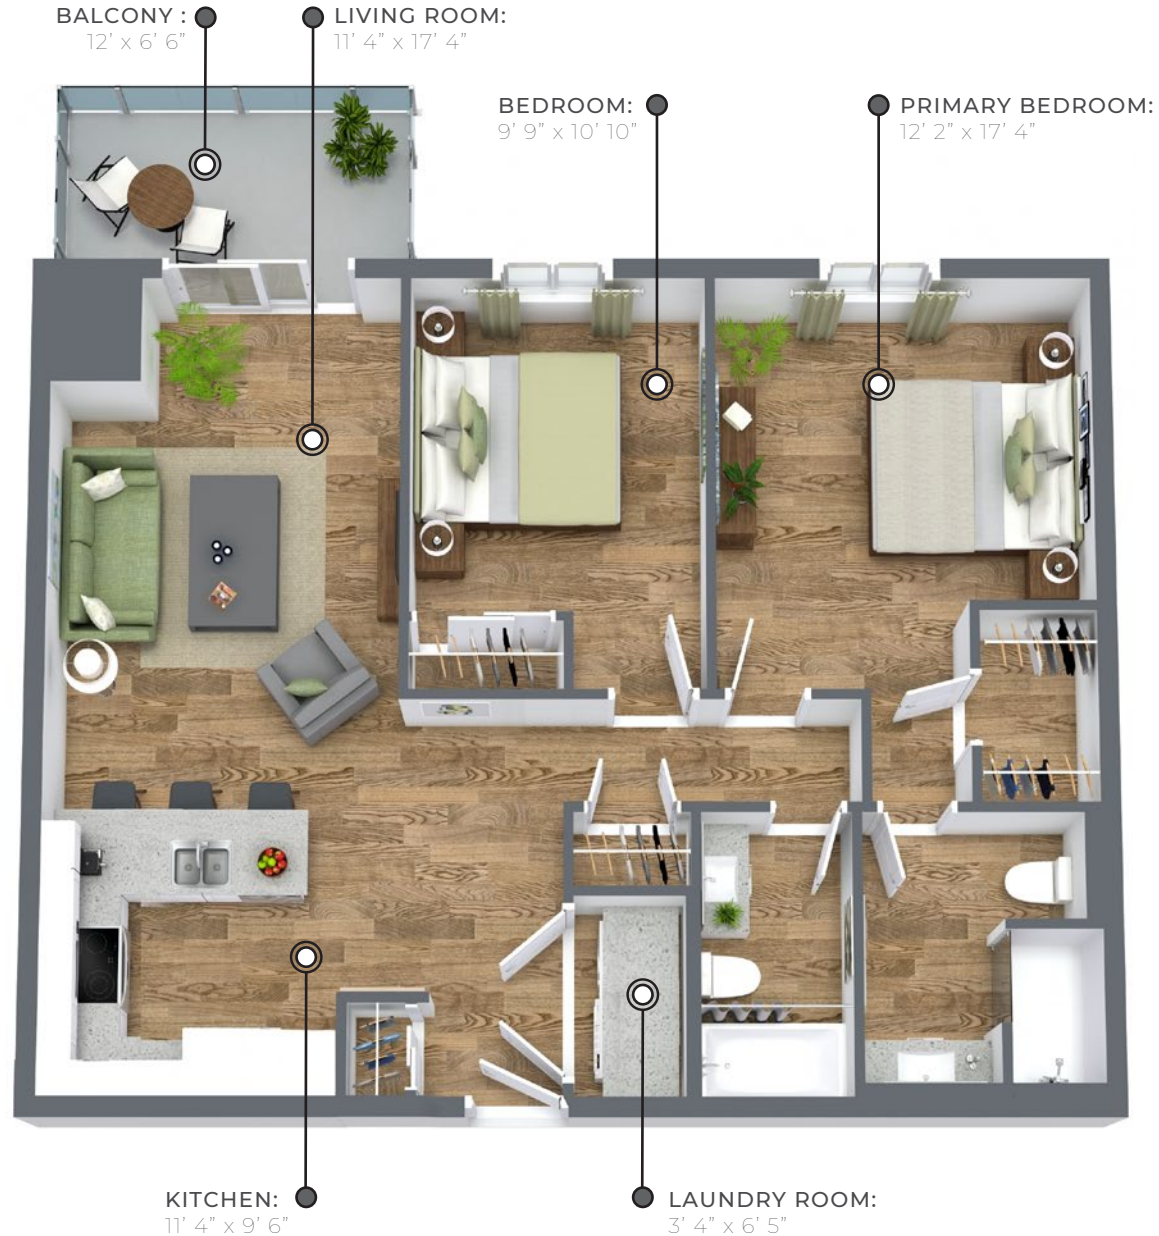

## JOSEPH 1005 sq ft

The floor plan illustrated here uses finishes from our exclusive **Palette One** collection, and include:

**CABINERY:**  
WHITE SHAKER

**COUNTERS:**  
QUARTZ

**FLOORING:**  
LUXURY  
VINYL PLANK

Palette One finishes are on levels 1 & 3.

Please note, all floor plans and photos are provided for illustrative purposes only. **ALL MEASUREMENTS ARE APPROXIMATE.** Actual layouts may be different than shown and could vary in size and scale.