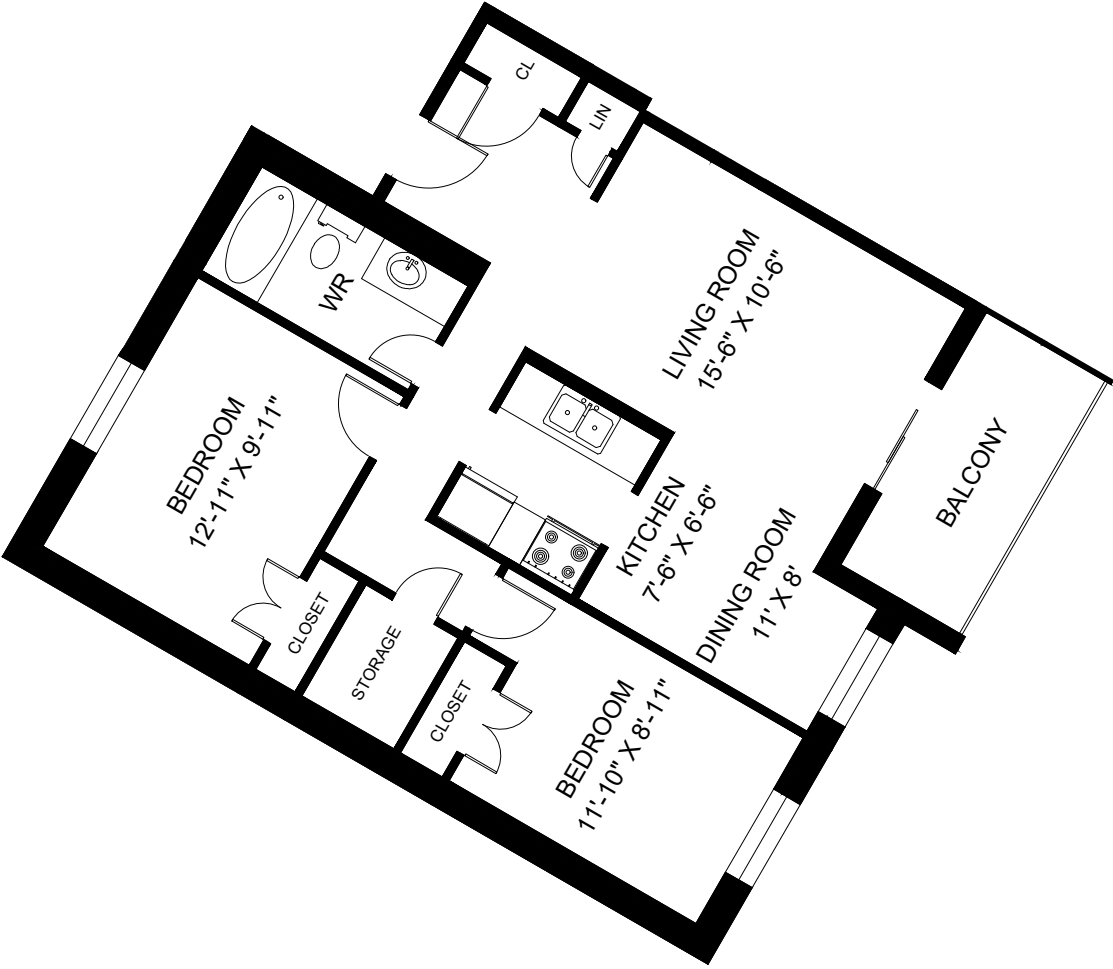

2930 WILDWOOD DRIVE

WINDSOR, ON

LINE 00 - 2 BEDROOM
INTERIOR - 905 SQUARE FEET
BALCONY - 75 SQUARE FEET

2930 WILDWOOD DRIVE WINDSOR, ON

**LINE 01 - 2 BEDROOM
INTERIOR - 853 SQUARE FEET
BALCONY - 73 SQUARE FEET**

2930 WILDWOOD DRIVE WINDSOR, ON

**LINE 02 - 2 BEDROOM
INTERIOR - 856 SQUARE FEET
BALCONY - 73 SQUARE FEET**

2930 WILDWOOD DRIVE

WINDSOR, ON

LINE 03 - 2 BEDROOM
INTERIOR - 849 SQUARE FEET
BALCONY - 74 SQUARE FEET

2930 WILDWOOD DRIVE WINDSOR, ON

**LINE 04 - 2 BEDROOM
INTERIOR - 860 SQUARE FEET
BALCONY - 72 SQUARE FEET**

2930 WILDWOOD DRIVE WINDSOR, ON

**LINE 07 - 2 BEDROOM
INTERIOR - 851 SQUARE FEET
BALCONY - 73 SQUARE FEET**

2930 WILDWOOD DRIVE WINDSOR, ON

**LINE 09 - 2 BEDROOM
INTERIOR - 853 SQUARE FEET
BALCONY - 73 SQUARE FEET**

2930 WILDWOOD DRIVE WINDSOR, ON

**LINE 10 - 2 BEDROOM
INTERIOR - 859 SQUARE FEET
BALCONY - 72 SQUARE FEET**