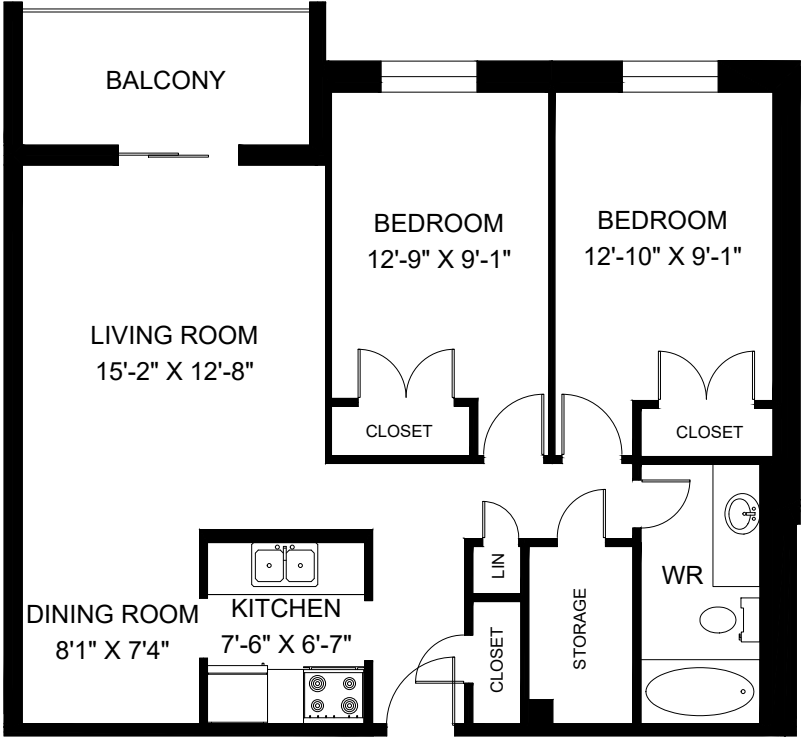

2930 WILDWOOD DRIVE WINDSOR, ON

**LINE 02 - 2 BEDROOM
INTERIOR - 856 SQUARE FEET
BALCONY - 73 SQUARE FEET**

2930 WILDWOOD DRIVE

WINDSOR, ON

LINE 03 - 2 BEDROOM
INTERIOR - 849 SQUARE FEET
BALCONY - 74 SQUARE FEET

2930 WILDWOOD DRIVE WINDSOR, ON

**LINE 04 - 2 BEDROOM
INTERIOR - 860 SQUARE FEET
BALCONY - 72 SQUARE FEET**

2930 WILDWOOD DRIVE WINDSOR, ON

**LINE 07 - 2 BEDROOM
INTERIOR - 851 SQUARE FEET
BALCONY - 73 SQUARE FEET**

2930 WILDWOOD DRIVE WINDSOR, ON

**LINE 09 - 2 BEDROOM
INTERIOR - 853 SQUARE FEET
BALCONY - 73 SQUARE FEET**

2930 WILDWOOD DRIVE WINDSOR, ON

**LINE 10 - 2 BEDROOM
INTERIOR - 859 SQUARE FEET
BALCONY - 72 SQUARE FEET**

2930 WILDWOOD DRIVE WINDSOR, ON

**LINE 11 - 2 BEDROOM
INTERIOR - 900 SQUARE FEET
BALCONY - 76 SQUARE FEET**

2930 WILDWOOD DRIVE WINDSOR, ON

**LINE 12 - 2 BEDROOM
INTERIOR - 863 SQUARE FEET
BALCONY - 72 SQUARE FEET**