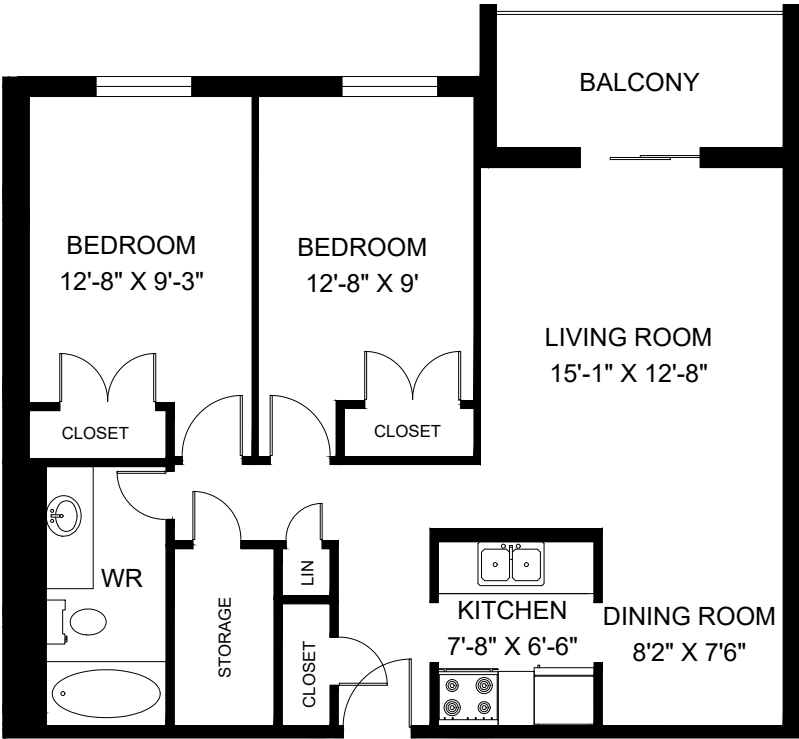

2930 WILDWOOD DRIVE

WINDSOR, ON

LINE 00 - 2 BEDROOM
INTERIOR - 905 SQUARE FEET
BALCONY - 75 SQUARE FEET

2930 WILDWOOD DRIVE WINDSOR, ON

**LINE 01 - 2 BEDROOM
INTERIOR - 853 SQUARE FEET
BALCONY - 73 SQUARE FEET**

2930 WILDWOOD DRIVE WINDSOR, ON

**LINE 02 - 2 BEDROOM
INTERIOR - 856 SQUARE FEET
BALCONY - 73 SQUARE FEET**

2930 WILDWOOD DRIVE

WINDSOR, ON

LINE 03 - 2 BEDROOM
INTERIOR - 849 SQUARE FEET
BALCONY - 74 SQUARE FEET

2930 WILDWOOD DRIVE WINDSOR, ON

**LINE 04 - 2 BEDROOM
INTERIOR - 860 SQUARE FEET
BALCONY - 72 SQUARE FEET**

2930 WILDWOOD DRIVE WINDSOR, ON

**LINE 07 - 2 BEDROOM
INTERIOR - 851 SQUARE FEET
BALCONY - 73 SQUARE FEET**

2930 WILDWOOD DRIVE WINDSOR, ON

**LINE 09 - 2 BEDROOM
INTERIOR - 853 SQUARE FEET
BALCONY - 73 SQUARE FEET**

2930 WILDWOOD DRIVE WINDSOR, ON

**LINE 10 - 2 BEDROOM
INTERIOR - 859 SQUARE FEET
BALCONY - 72 SQUARE FEET**