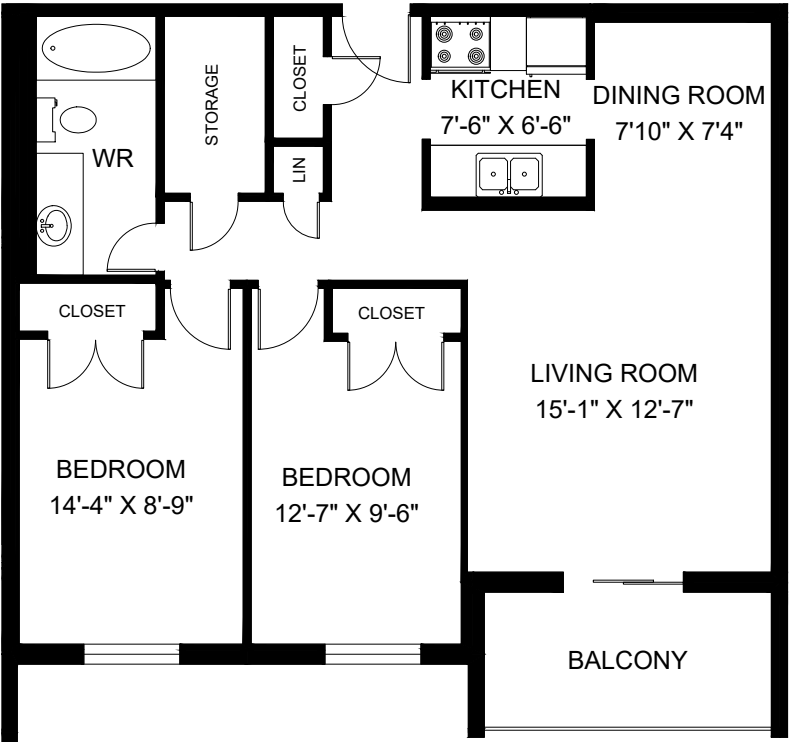

2930 WILDWOOD DRIVE

WINDSOR, ON

LINE 00 - 2 BEDROOM
INTERIOR - 905 SQUARE FEET
BALCONY - 75 SQUARE FEET

2930 WILDWOOD DRIVE WINDSOR, ON

**LINE 01 - 2 BEDROOM
INTERIOR - 853 SQUARE FEET
BALCONY - 73 SQUARE FEET**

2930 WILDWOOD DRIVE WINDSOR, ON

**LINE 02 - 2 BEDROOM
INTERIOR - 856 SQUARE FEET
BALCONY - 73 SQUARE FEET**

2930 WILDWOOD DRIVE

WINDSOR, ON

LINE 03 - 2 BEDROOM
INTERIOR - 849 SQUARE FEET
BALCONY - 74 SQUARE FEET

2930 WILDWOOD DRIVE WINDSOR, ON

**LINE 04 - 2 BEDROOM
INTERIOR - 860 SQUARE FEET
BALCONY - 72 SQUARE FEET**

2930 WILDWOOD DRIVE WINDSOR, ON

**LINE 07 - 2 BEDROOM
INTERIOR - 851 SQUARE FEET
BALCONY - 73 SQUARE FEET**

2930 WILDWOOD DRIVE WINDSOR, ON

**LINE 09 - 2 BEDROOM
INTERIOR - 853 SQUARE FEET
BALCONY - 73 SQUARE FEET**

2930 WILDWOOD DRIVE WINDSOR, ON

**LINE 10 - 2 BEDROOM
INTERIOR - 859 SQUARE FEET
BALCONY - 72 SQUARE FEET**