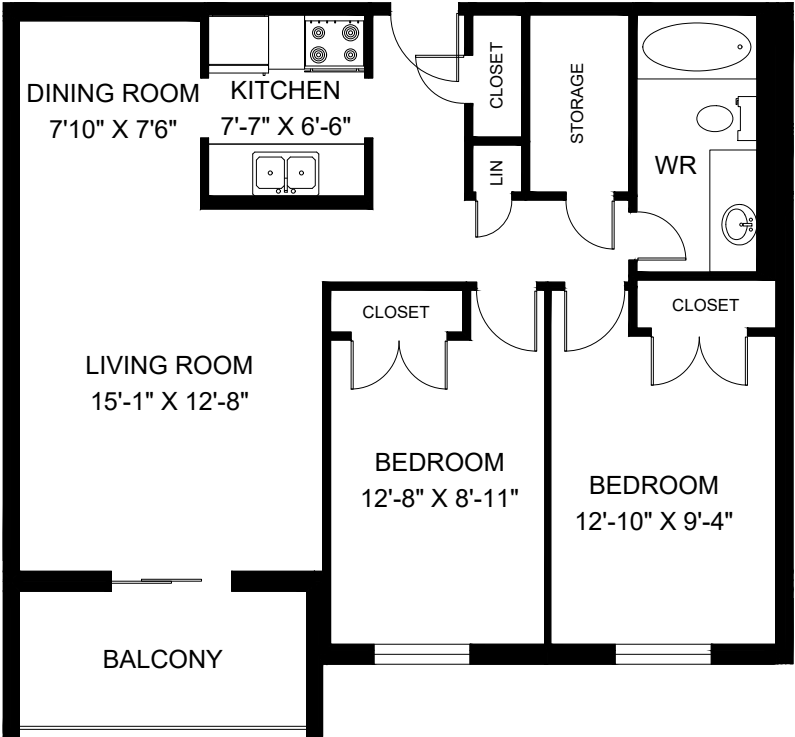

2930 WILDWOOD DRIVE

WINDSOR, ON

LINE 00 - 2 BEDROOM
INTERIOR - 905 SQUARE FEET
BALCONY - 75 SQUARE FEET

2930 WILDWOOD DRIVE WINDSOR, ON

**LINE 01 - 2 BEDROOM
INTERIOR - 853 SQUARE FEET
BALCONY - 73 SQUARE FEET**

2930 WILDWOOD DRIVE WINDSOR, ON

**LINE 02 - 2 BEDROOM
INTERIOR - 856 SQUARE FEET
BALCONY - 73 SQUARE FEET**

2930 WILDWOOD DRIVE

WINDSOR, ON

LINE 03 - 2 BEDROOM
INTERIOR - 849 SQUARE FEET
BALCONY - 74 SQUARE FEET

2930 WILDWOOD DRIVE WINDSOR, ON

**LINE 04 - 2 BEDROOM
INTERIOR - 860 SQUARE FEET
BALCONY - 72 SQUARE FEET**

2930 WILDWOOD DRIVE WINDSOR, ON

**LINE 07 - 2 BEDROOM
INTERIOR - 851 SQUARE FEET
BALCONY - 73 SQUARE FEET**

2930 WILDWOOD DRIVE WINDSOR, ON

**LINE 09 - 2 BEDROOM
INTERIOR - 853 SQUARE FEET
BALCONY - 73 SQUARE FEET**

2930 WILDWOOD DRIVE WINDSOR, ON

**LINE 10 - 2 BEDROOM
INTERIOR - 859 SQUARE FEET
BALCONY - 72 SQUARE FEET**