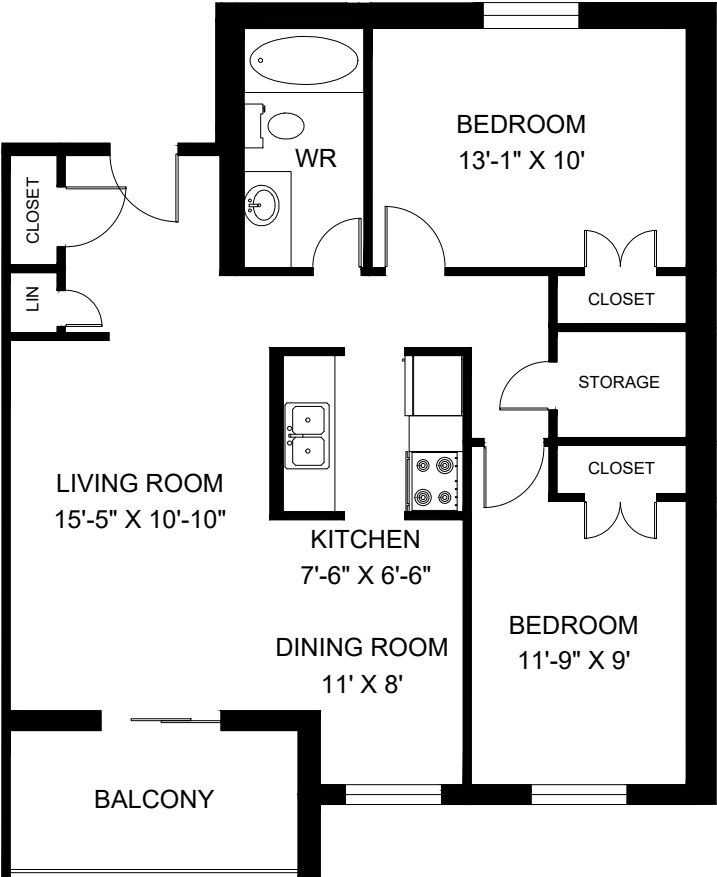

2930 WILDWOOD DRIVE WINDSOR, ON

**LINE 02 - 2 BEDROOM
INTERIOR - 856 SQUARE FEET
BALCONY - 73 SQUARE FEET**

2930 WILDWOOD DRIVE

WINDSOR, ON

LINE 03 - 2 BEDROOM
INTERIOR - 849 SQUARE FEET
BALCONY - 74 SQUARE FEET

2930 WILDWOOD DRIVE WINDSOR, ON

**LINE 04 - 2 BEDROOM
INTERIOR - 860 SQUARE FEET
BALCONY - 72 SQUARE FEET**

2930 WILDWOOD DRIVE WINDSOR, ON

**LINE 07 - 2 BEDROOM
INTERIOR - 851 SQUARE FEET
BALCONY - 73 SQUARE FEET**

2930 WILDWOOD DRIVE WINDSOR, ON

**LINE 09 - 2 BEDROOM
INTERIOR - 853 SQUARE FEET
BALCONY - 73 SQUARE FEET**

2930 WILDWOOD DRIVE WINDSOR, ON

**LINE 10 - 2 BEDROOM
INTERIOR - 859 SQUARE FEET
BALCONY - 72 SQUARE FEET**

2930 WILDWOOD DRIVE WINDSOR, ON

**LINE 11 - 2 BEDROOM
INTERIOR - 900 SQUARE FEET
BALCONY - 76 SQUARE FEET**

2930 WILDWOOD DRIVE WINDSOR, ON

**LINE 12 - 2 BEDROOM
INTERIOR - 863 SQUARE FEET
BALCONY - 72 SQUARE FEET**