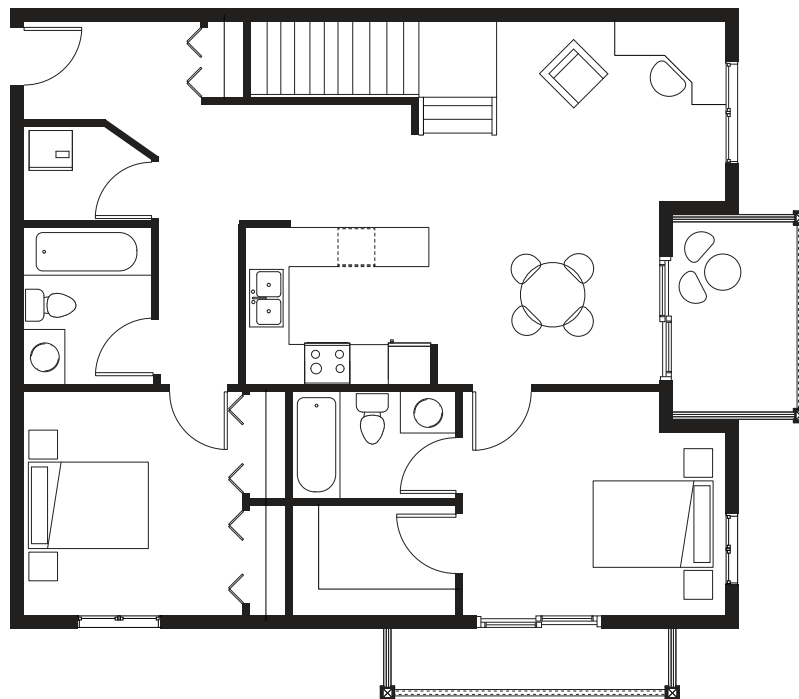

UNIT 2A-1

1477 sq ft

10650 Bottom
Wood Lake Rd.

Suites 205, 206,
220, 221, 309

Second floor

Third floor

lake
country
lofts

SKYLINE LIVING

All room measurements are preliminary based on current building concept and unit configurations and are subject to change.