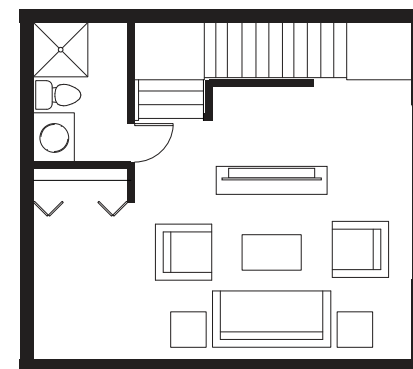

UNIT 2A-1

1477 sq ft

10650 Bottom
Wood Lake Rd.

Suites 205, 206,
220, 221, 309

Second floor

Third floor

lake
country
lofts

SKYLINE LIVING

All room measurements are preliminary based on current building concept and unit configurations and are subject to change.