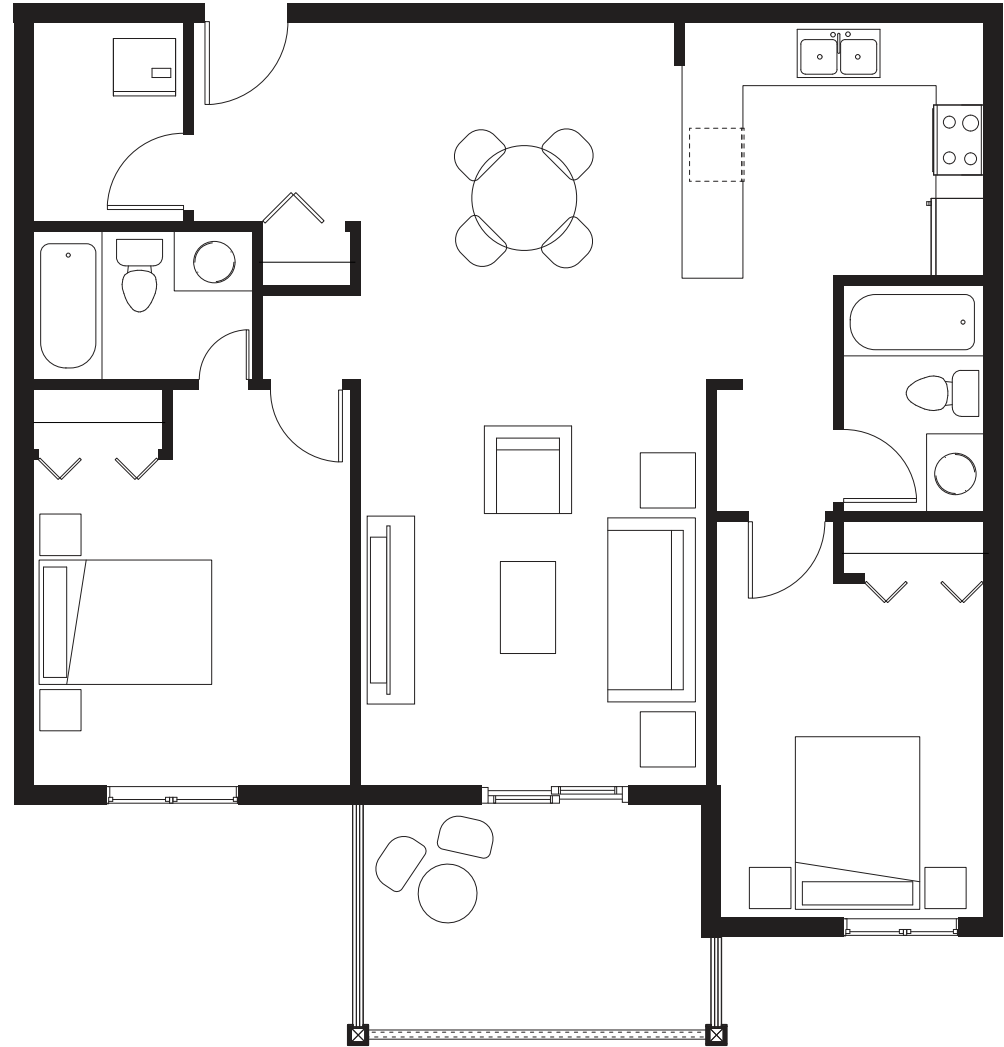

UNIT 2A

1050 sq ft

10650 Bottom
Wood Lake Rd.

Suites 103, 104, 108, 109,
110, 112, 113, 114, 116, 117,
118, 119, 122, 123, 203,
204, 208, 209, 210, 212,
213, 214, 216, 217, 218,
219, 222, 223

First floor

Second floor

lake
country
lofts

SKYLINE LIVING

All room measurements are preliminary based on current building concept and unit configurations and are subject to change.