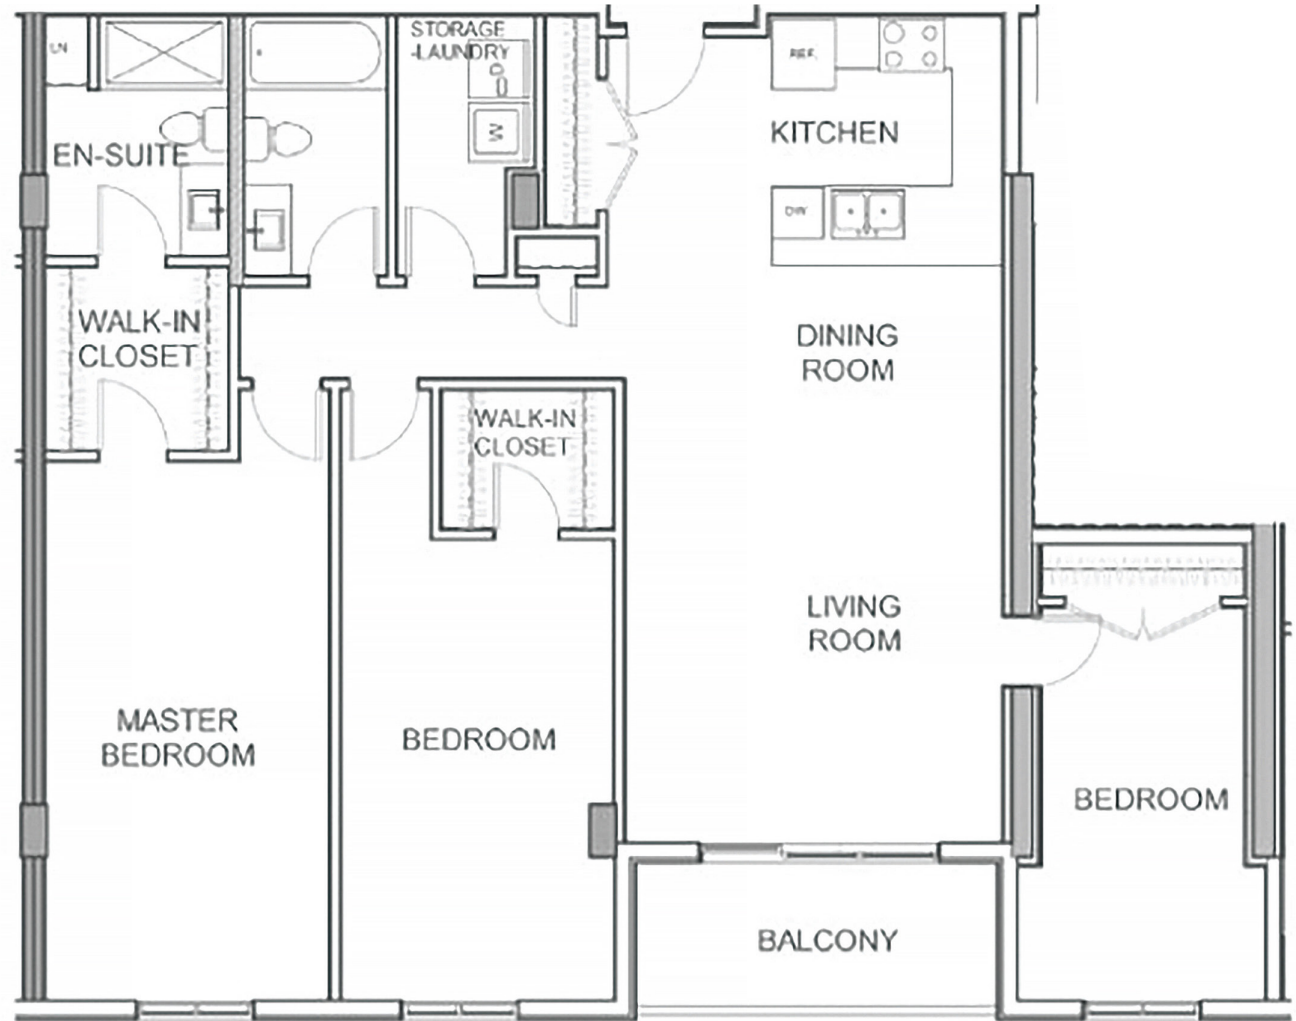

Suite G1

1451 sq ft

79 Holtwood Court

All room measurements are preliminary based on current building concept and unit configurations and are subject to change.

Suite C

1676 sq ft

79 Holtwood Court

All room measurements are preliminary based on current building concept and unit configurations and are subject to change.

Suite C1

1694 sq ft

79 Holtwood Court

All room measurements are preliminary based on current building concept and unit configurations and are subject to change.

Suite N

1697 sq ft
79 Holtwood Court

All room measurements are preliminary based on current building concept and unit configurations and are subject to change.

Suite L

1842 sq ft

79 Holtwood Court

All room measurements are preliminary based on current building concept and unit configurations and are subject to change.

Suite M

2160 sq ft

79 Holtwood Court

All room measurements are preliminary based on current building concept and unit configurations and are subject to change.