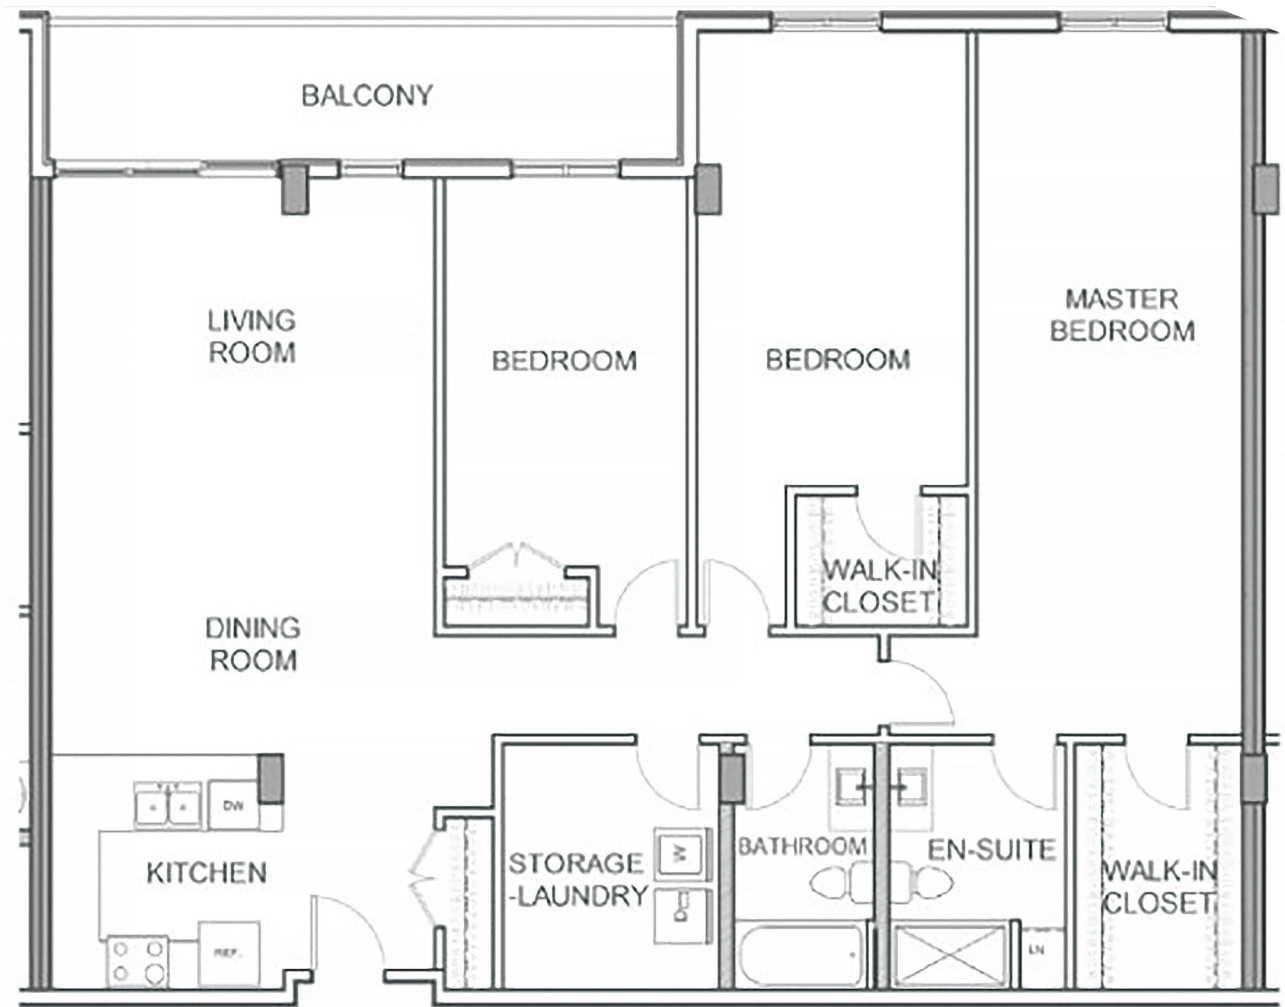

Suite G1

1451 sq ft

79 Holtwood Court

All room measurements are preliminary based on current building concept and unit configurations and are subject to change.

Suite C

1676 sq ft

79 Holtwood Court

All room measurements are preliminary based on current building concept and unit configurations and are subject to change.

Suite C1

1694 sq ft

79 Holtwood Court

All room measurements are preliminary based on current building concept and unit configurations and are subject to change.

Suite N

1697 sq ft
79 Holtwood Court

All room measurements are preliminary based on current building concept and unit configurations and are subject to change.

Suite L

1842 sq ft

79 Holtwood Court

All room measurements are preliminary based on current building concept and unit configurations and are subject to change.

Suite M

2160 sq ft

79 Holtwood Court

All room measurements are preliminary based on current building concept and unit configurations and are subject to change.