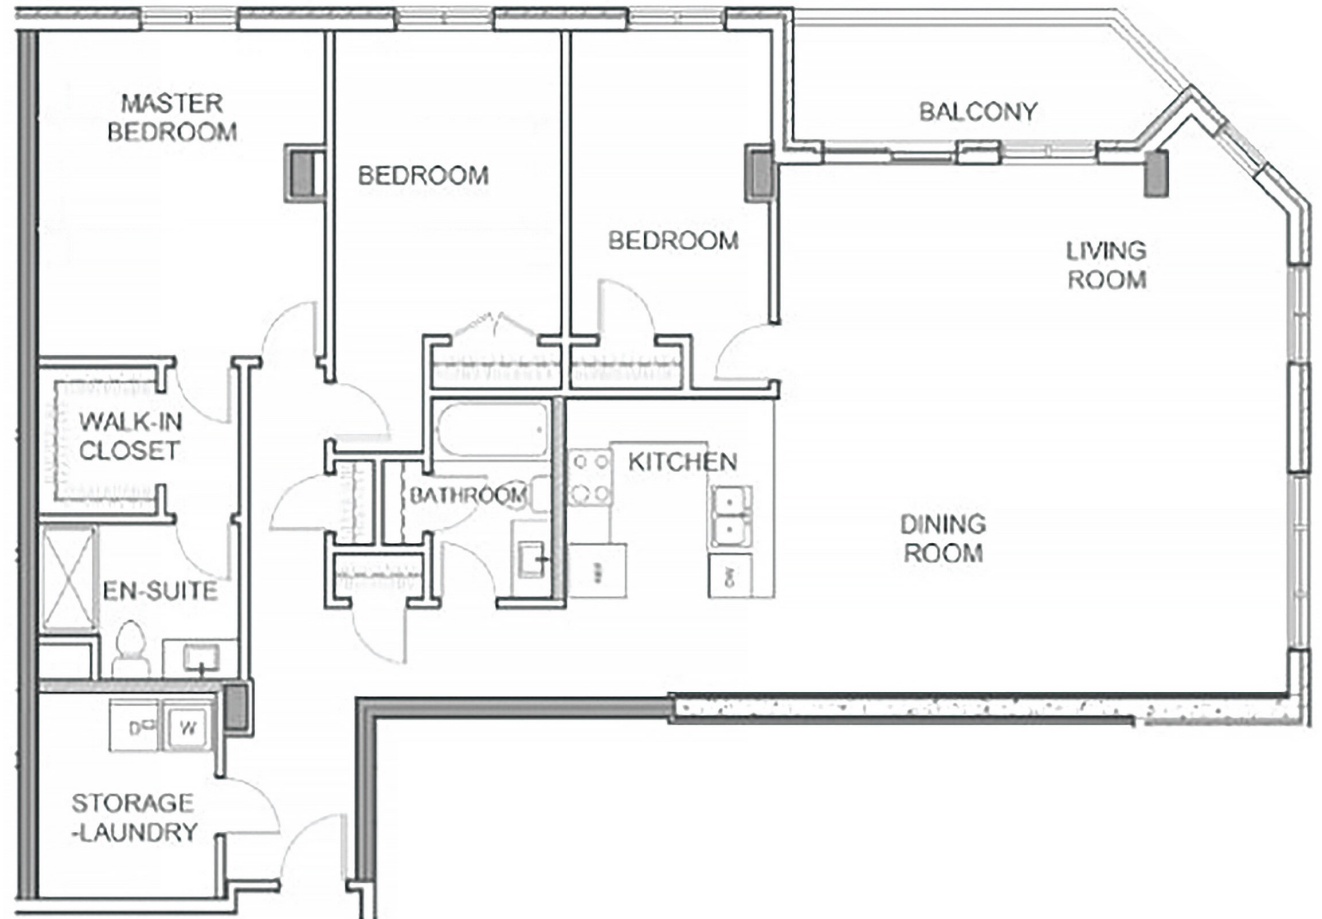

Suite G1

1451 sq ft

79 Holtwood Court

All room measurements are preliminary based on current building concept and unit configurations and are subject to change.

Suite C

1676 sq ft

79 Holtwood Court

All room measurements are preliminary based on current building concept and unit configurations and are subject to change.

Suite C1

1694 sq ft

79 Holtwood Court

All room measurements are preliminary based on current building concept and unit configurations and are subject to change.

Suite N

1697 sq ft
79 Holtwood Court

All room measurements are preliminary based on current building concept and unit configurations and are subject to change.

Suite L

1842 sq ft

79 Holtwood Court

All room measurements are preliminary based on current building concept and unit configurations and are subject to change.

Suite M

2160 sq ft

79 Holtwood Court

All room measurements are preliminary based on current building concept and unit configurations and are subject to change.