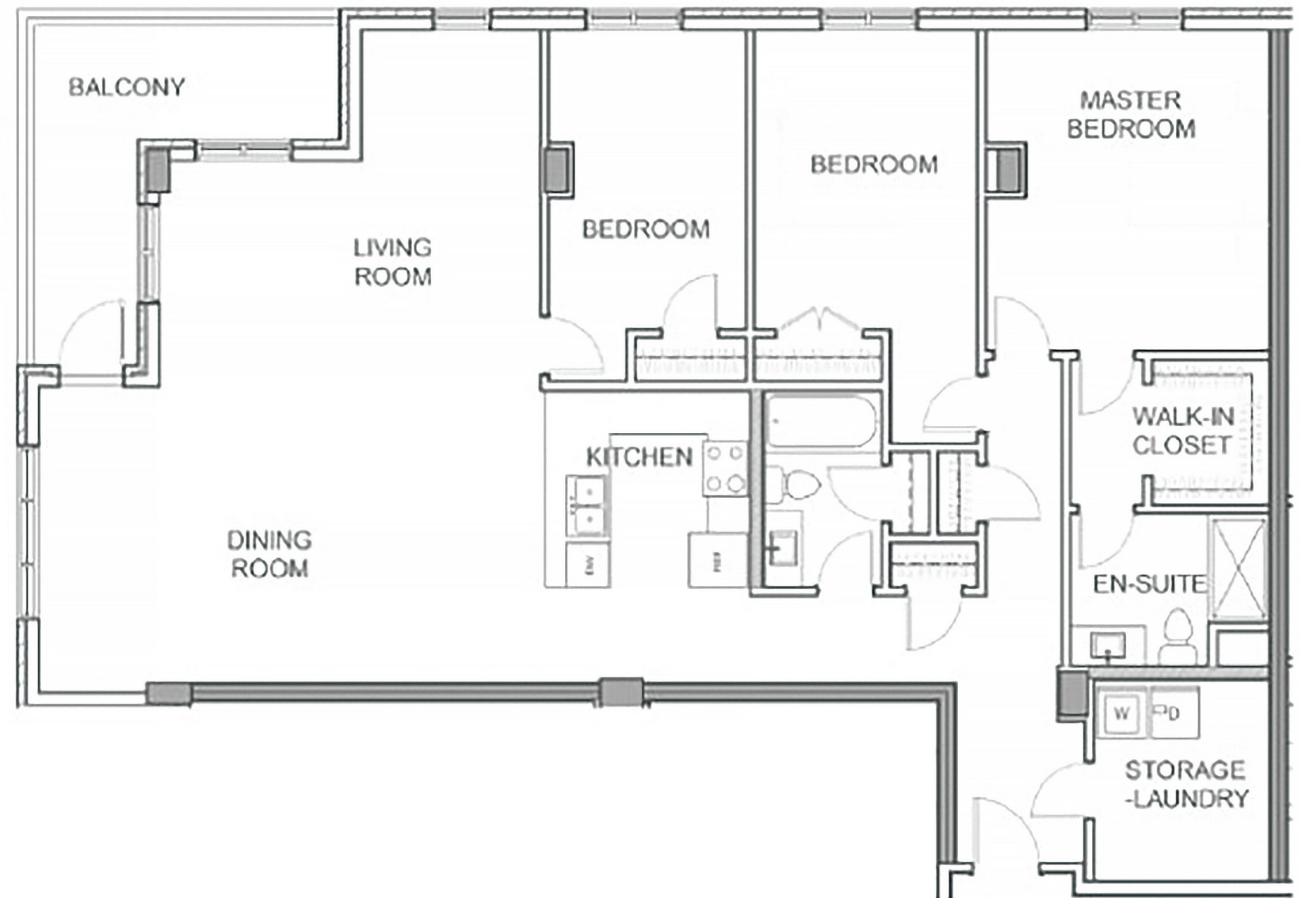

Suite G1

1451 sq ft

79 Holtwood Court

All room measurements are preliminary based on current building concept and unit configurations and are subject to change.

Suite C

1676 sq ft

79 Holtwood Court

All room measurements are preliminary based on current building concept and unit configurations and are subject to change.

Suite C1

1694 sq ft

79 Holtwood Court

All room measurements are preliminary based on current building concept and unit configurations and are subject to change.

Suite N

1697 sq ft
79 Holtwood Court

All room measurements are preliminary based on current building concept and unit configurations and are subject to change.

Suite L

1842 sq ft

79 Holtwood Court

All room measurements are preliminary based on current building concept and unit configurations and are subject to change.

Suite M

2160 sq ft

79 Holtwood Court

All room measurements are preliminary based on current building concept and unit configurations and are subject to change.