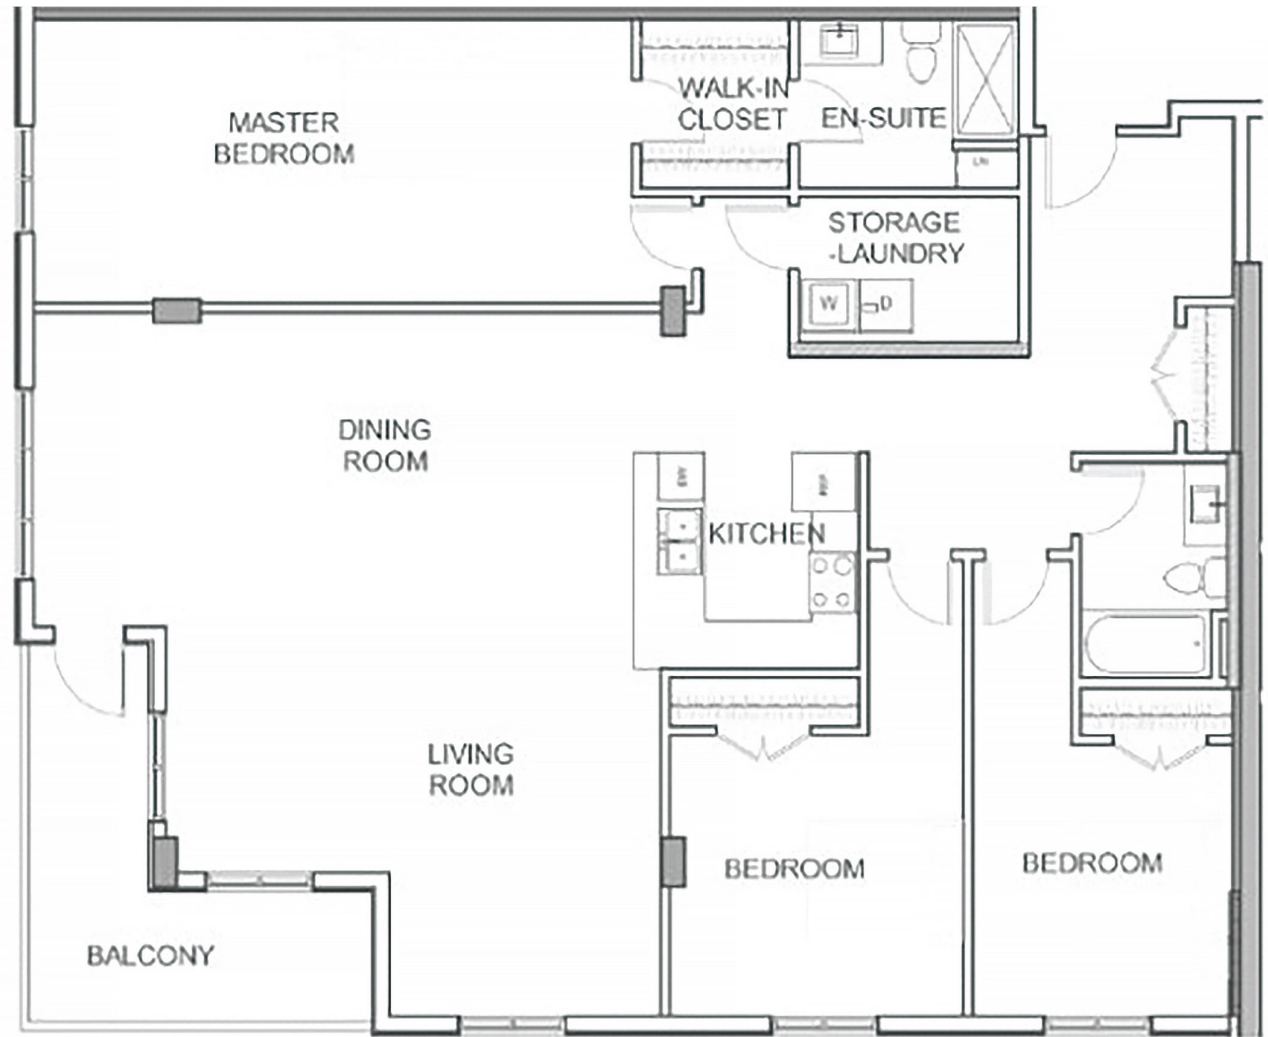

Suite G1

1451 sq ft

79 Holtwood Court

All room measurements are preliminary based on current building concept and unit configurations and are subject to change.

Suite C

1676 sq ft

79 Holtwood Court

All room measurements are preliminary based on current building concept and unit configurations and are subject to change.

Suite C1

1694 sq ft

79 Holtwood Court

All room measurements are preliminary based on current building concept and unit configurations and are subject to change.

Suite N

1697 sq ft
79 Holtwood Court

All room measurements are preliminary based on current building concept and unit configurations and are subject to change.

Suite L

1842 sq ft

79 Holtwood Court

All room measurements are preliminary based on current building concept and unit configurations and are subject to change.

Suite M

2160 sq ft

79 Holtwood Court

All room measurements are preliminary based on current building concept and unit configurations and are subject to change.