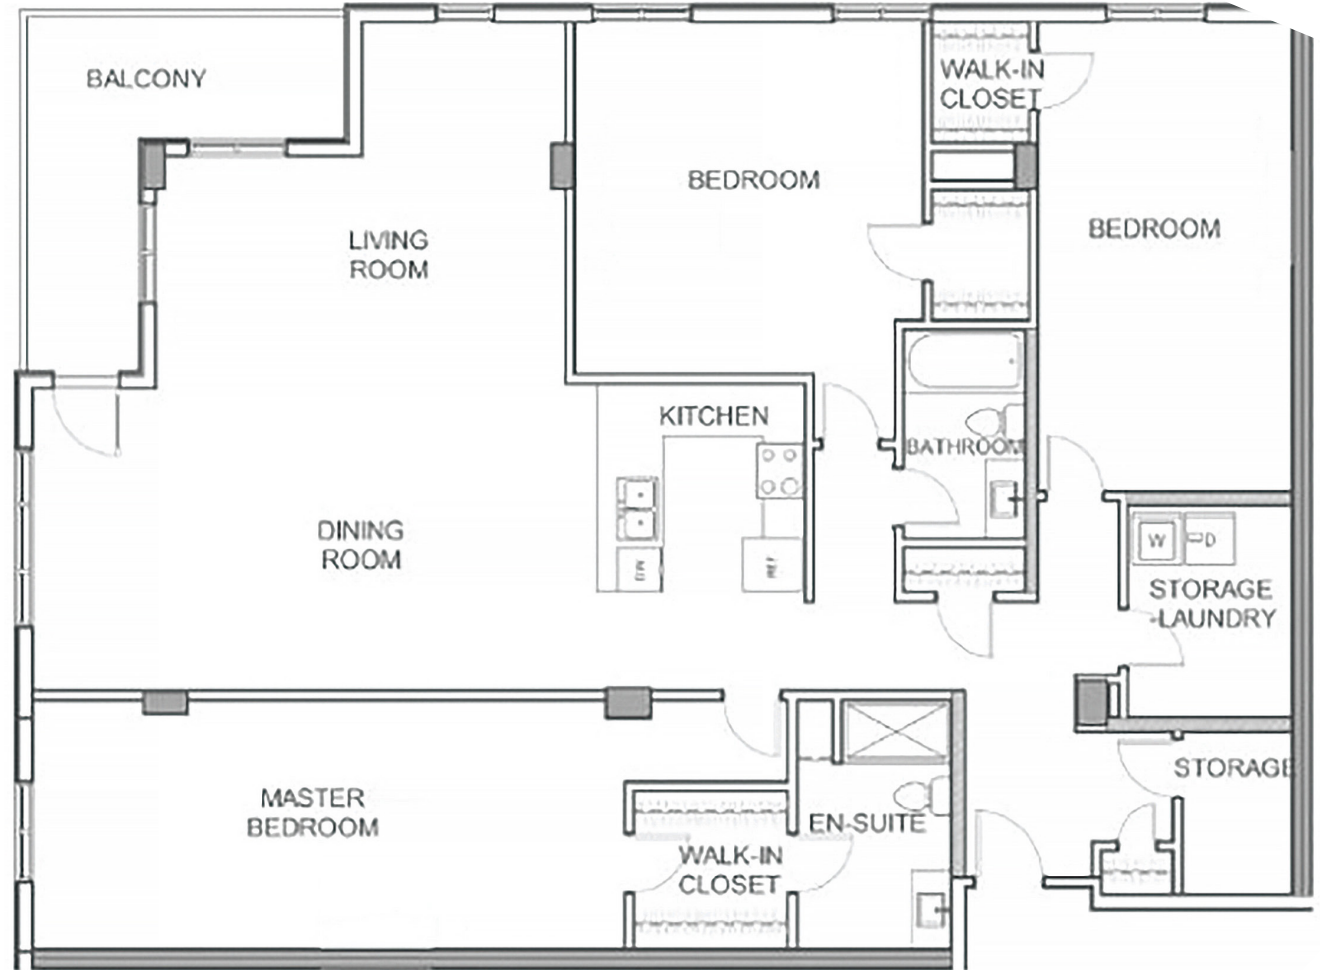

Suite G1

1451 sq ft

79 Holtwood Court

All room measurements are preliminary based on current building concept and unit configurations and are subject to change.

Suite C

1676 sq ft

79 Holtwood Court

All room measurements are preliminary based on current building concept and unit configurations and are subject to change.

Suite C1

1694 sq ft

79 Holtwood Court

All room measurements are preliminary based on current building concept and unit configurations and are subject to change.

Suite N

1697 sq ft
79 Holtwood Court

All room measurements are preliminary based on current building concept and unit configurations and are subject to change.

Suite L

1842 sq ft

79 Holtwood Court

All room measurements are preliminary based on current building concept and unit configurations and are subject to change.

Suite M

2160 sq ft

79 Holtwood Court

All room measurements are preliminary based on current building concept and unit configurations and are subject to change.