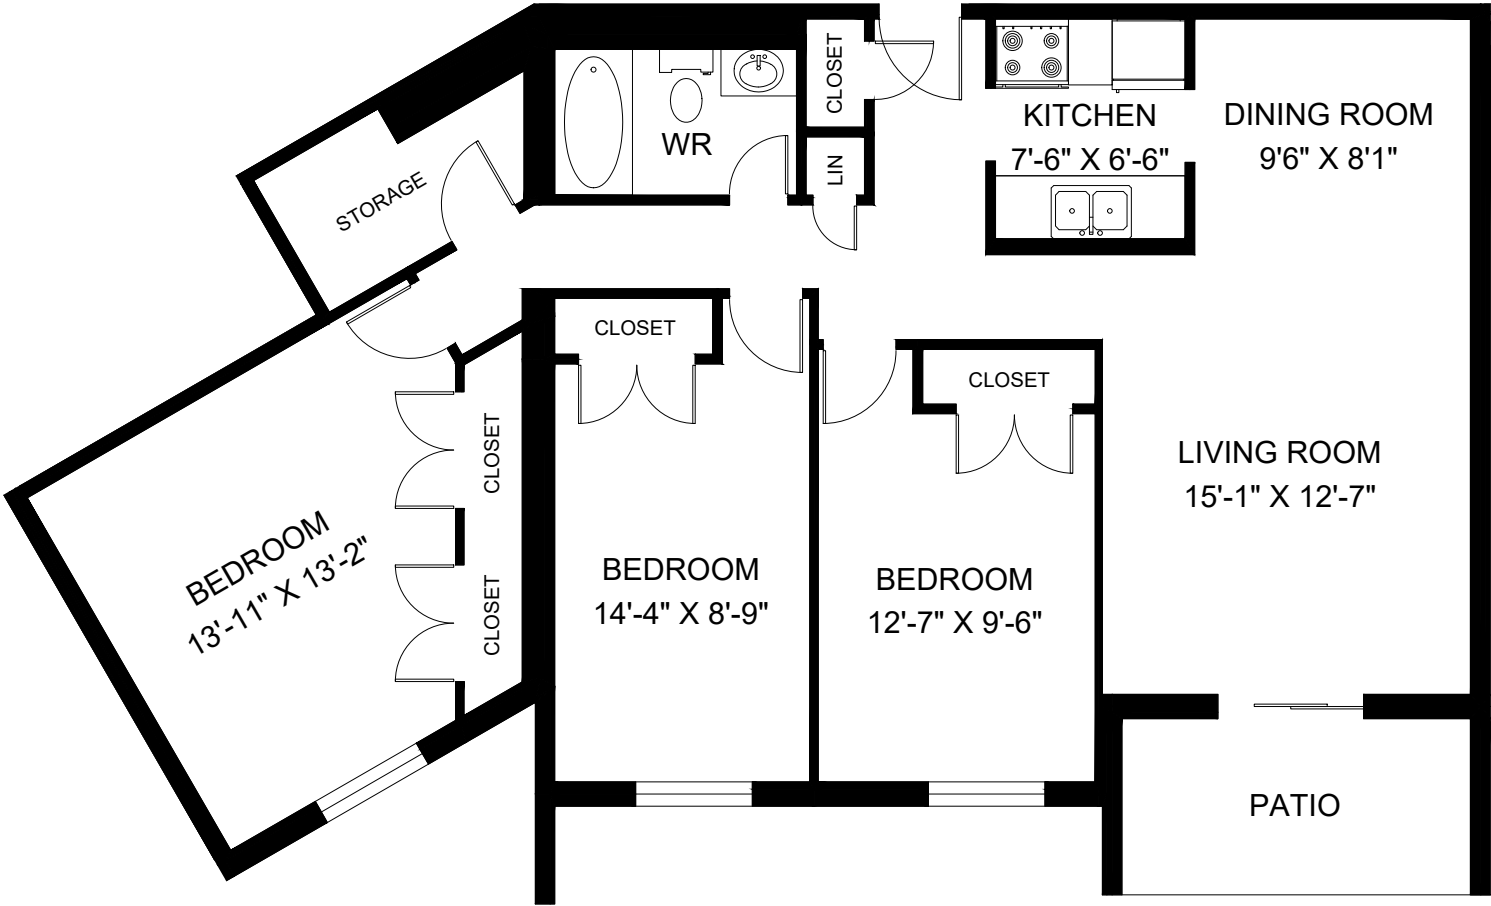

2930 WILDWOOD DRIVE WINDSOR, ON

**UNIT 107 - 3 BEDROOM
INTERIOR - 1,168 SQUARE FEET
PATIO - 76 SQUARE FEET**