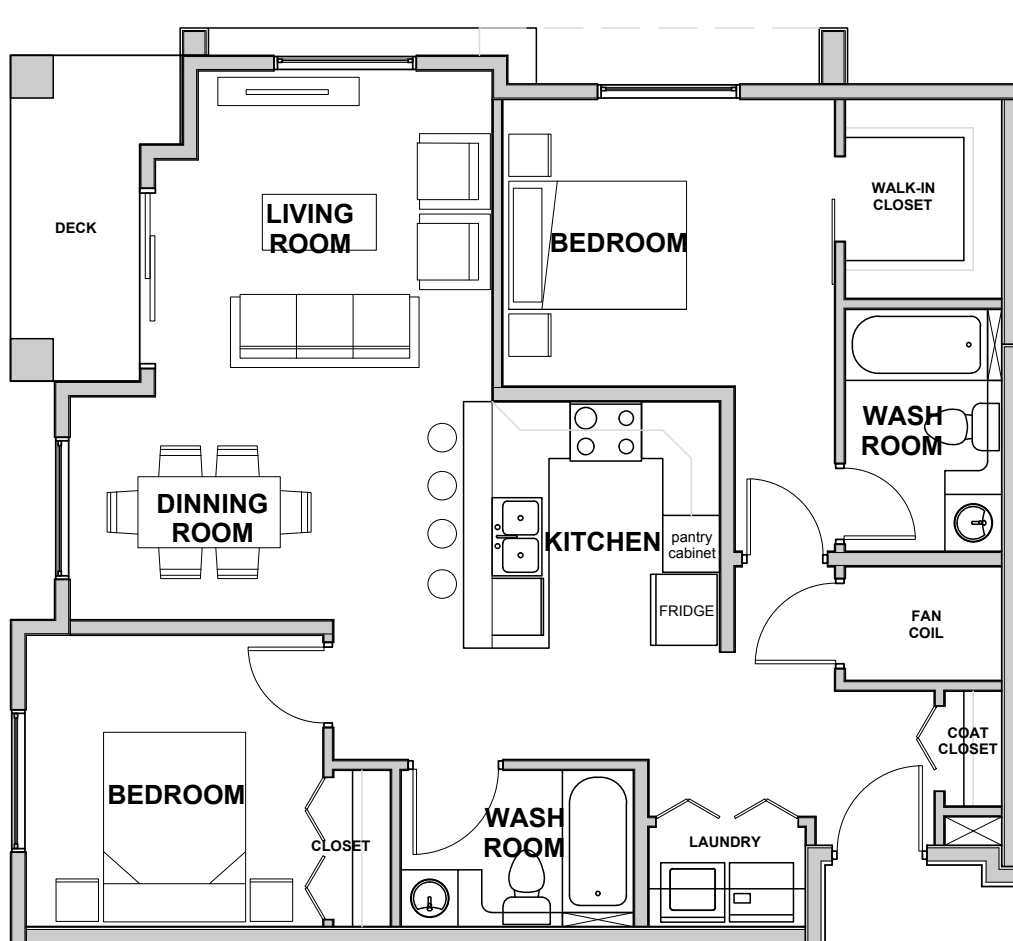

# Addison Square

11 El Tassi Drive

**Suite Type B3:** 2 Bedroom - 2 Bathroom - 803 SQ FT

# Addison Square

10 & 20 El Tassi Drive

**Suite Type B4:** 2 Bedroom - 1 1/2 Bathroom - 903 SQ FT

# Addison Square

11 El Tassi Drive

**Suite Type B4:** 2 Bedroom - 2 Bathroom - 924 SQ FT

# Addison Square

10 & 20 El Tassi Drive

**Suite Type A1:** 2 Bedroom - 2 Bathroom - 934 SQ FT