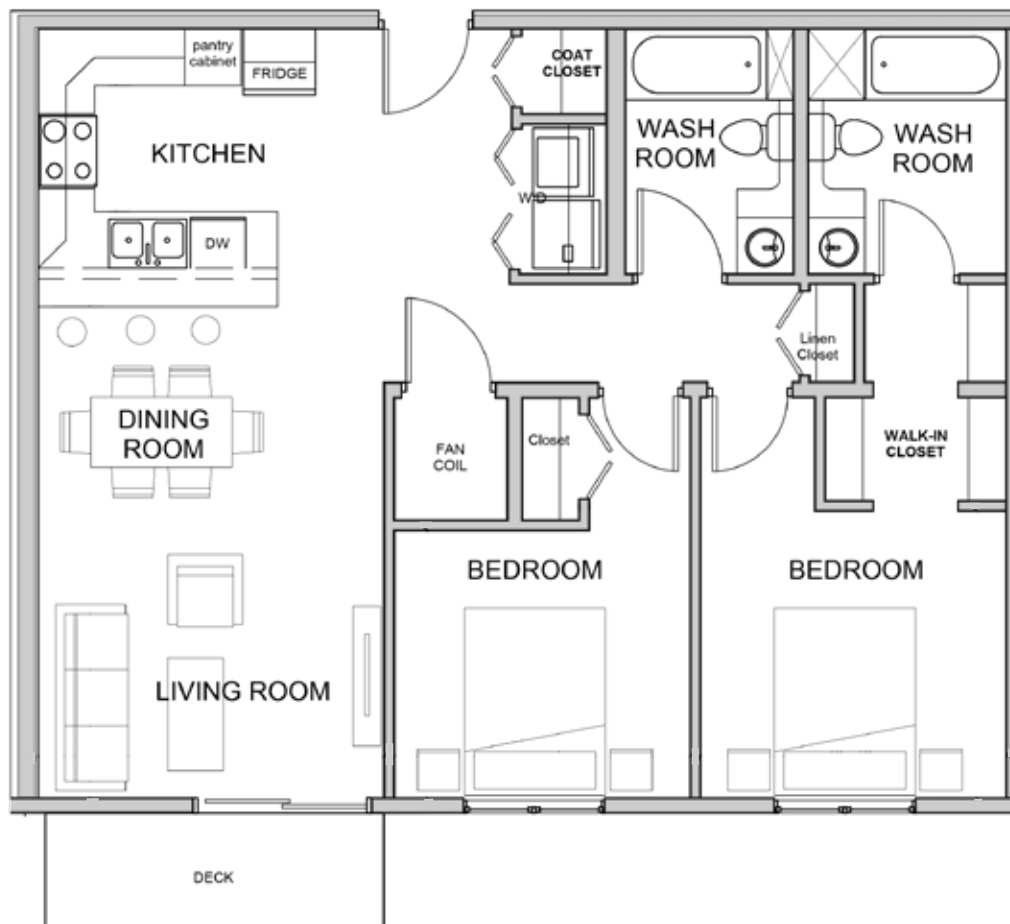

# Addison Square

10 & 20 El Tassi Drive

**Suite Type B4:** 2 Bedroom - 1 1/2 Bathroom - 903 SQ FT

# Addison Square

11 El Tassi Drive

**Suite Type B4:** 2 Bedroom - 2 Bathroom - 924 SQ FT

# Addison Square

10 & 20 El Tassi Drive

**Suite Type A1:** 2 Bedroom - 2 Bathroom - 934 SQ FT

# Addison Square

10 & 20 El Tassi Drive

**Suite Type B6:** 2 Bedroom - 2 Bathroom - 957 SQ FT