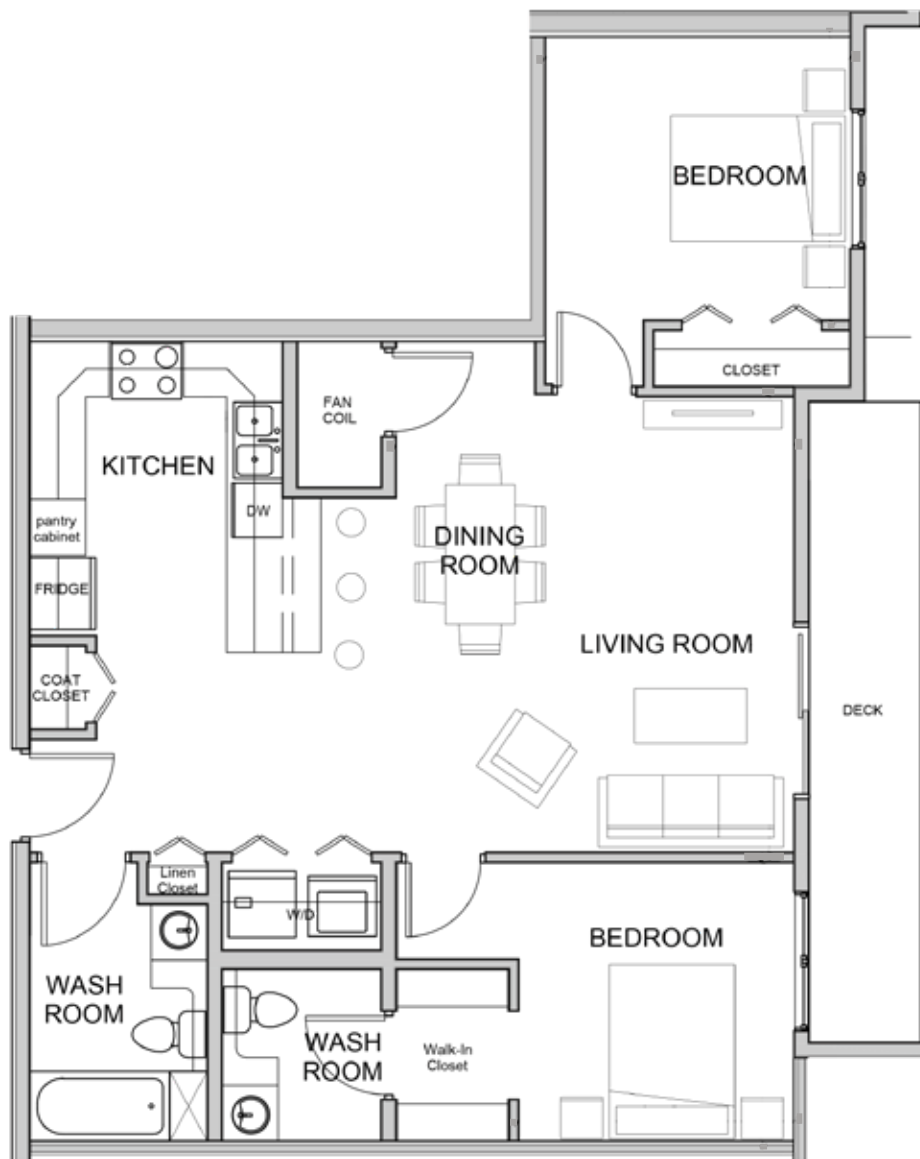

# Addison Square

11 El Tassi Drive

**Suite Type B3:** 2 Bedroom - 2 Bathroom - 803 SQ FT

# Addison Square

10 & 20 El Tassi Drive

**Suite Type B4:** 2 Bedroom - 1 1/2 Bathroom - 903 SQ FT

# Addison Square

10 & 20 El Tassi Drive

**Suite Type A1:** 2 Bedroom - 2 Bathroom - 934 SQ FT

# Addison Square

10 & 20 El Tassi Drive

**Suite Type B7:** 2 Bedroom - 2 Bathroom - 1047 SQ FT