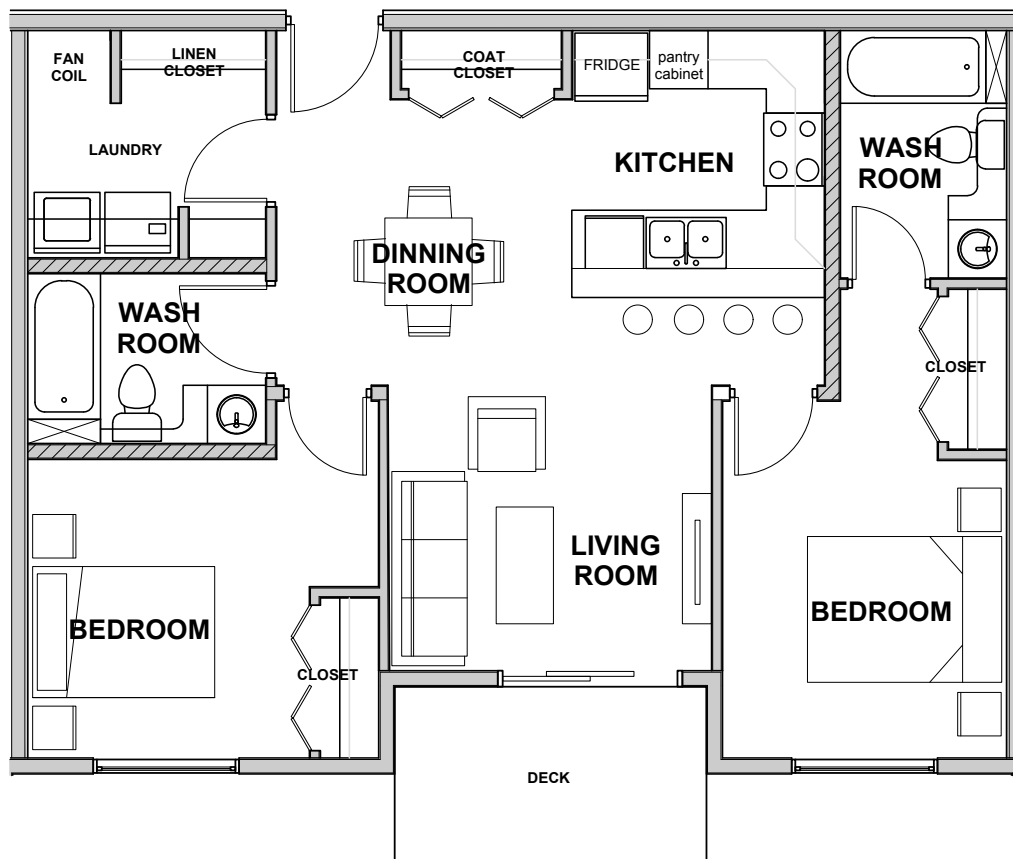

# Addison Square

11 El Tassi Drive

**Suite Type B3:** 2 Bedroom - 2 Bathroom - 803 SQ FT

# Addison Square

10 & 20 El Tassi Drive

**Suite Type B4:** 2 Bedroom - 1 1/2 Bathroom - 903 SQ FT

# Addison Square

10 & 20 El Tassi Drive

**Suite Type A1:** 2 Bedroom - 2 Bathroom - 934 SQ FT

# Addison Square

10 & 20 El Tassi Drive

**Suite Type B7:** 2 Bedroom - 2 Bathroom - 1047 SQ FT