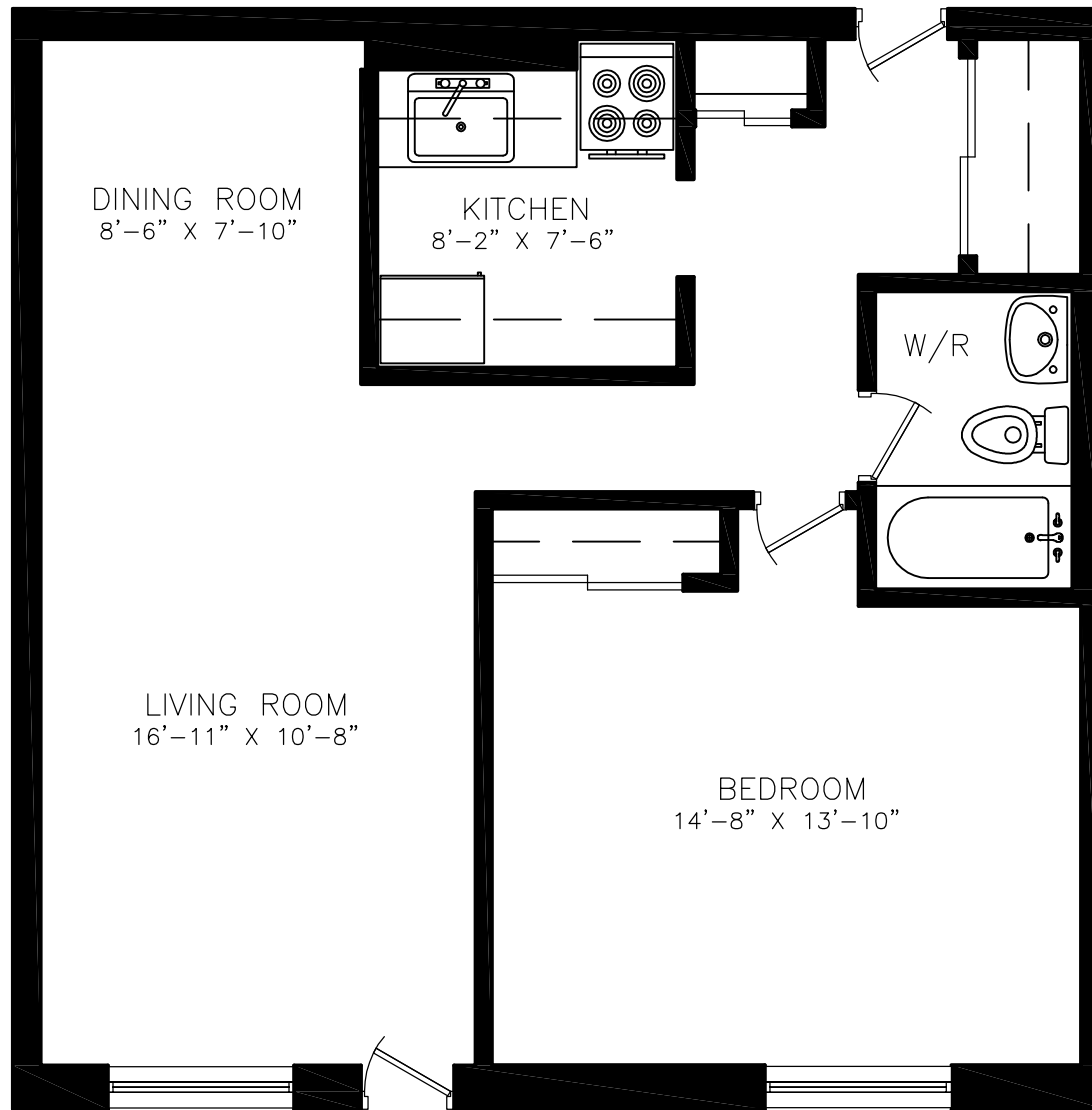

Disclaimer: This floor plan is for illustrative purposes and is intended to be used as a guide only. While every effort has been made to ensure its accuracy, measurements may not be exact.

2 RUE RADISSON

2 RUE RADISSON

1 BEDROOM UNIT 10

Approx. 710 sq ft

Disclaimer: This floor plan is for illustrative purposes and is intended to be used as a guide only. While every effort has been made to ensure its accuracy, measurements may not be exact.

2 RUE RADISSON

1 BEDROOM UNIT 16
Approx. 710 sq ft

ONE BEDROOM UNIT 17
710 SQUARE FEET
NOT INCLUDING BALCONY

Disclaimer: This floor plan is for illustrative purposes and is intended to be used as a guide only. While every effort has been made to ensure its accuracy, measurements may not be exact.

2 RUE RADISSON

1 BEDROOM UNIT 17
Approx. 710 sq ft

ONE BEDROOM UNIT 102
710 SQUARE FEET

Disclaimer: This floor plan is for illustrative purposes and is intended to be used as a guide only. While every effort has been made to ensure its accuracy, measurements may not be exact.