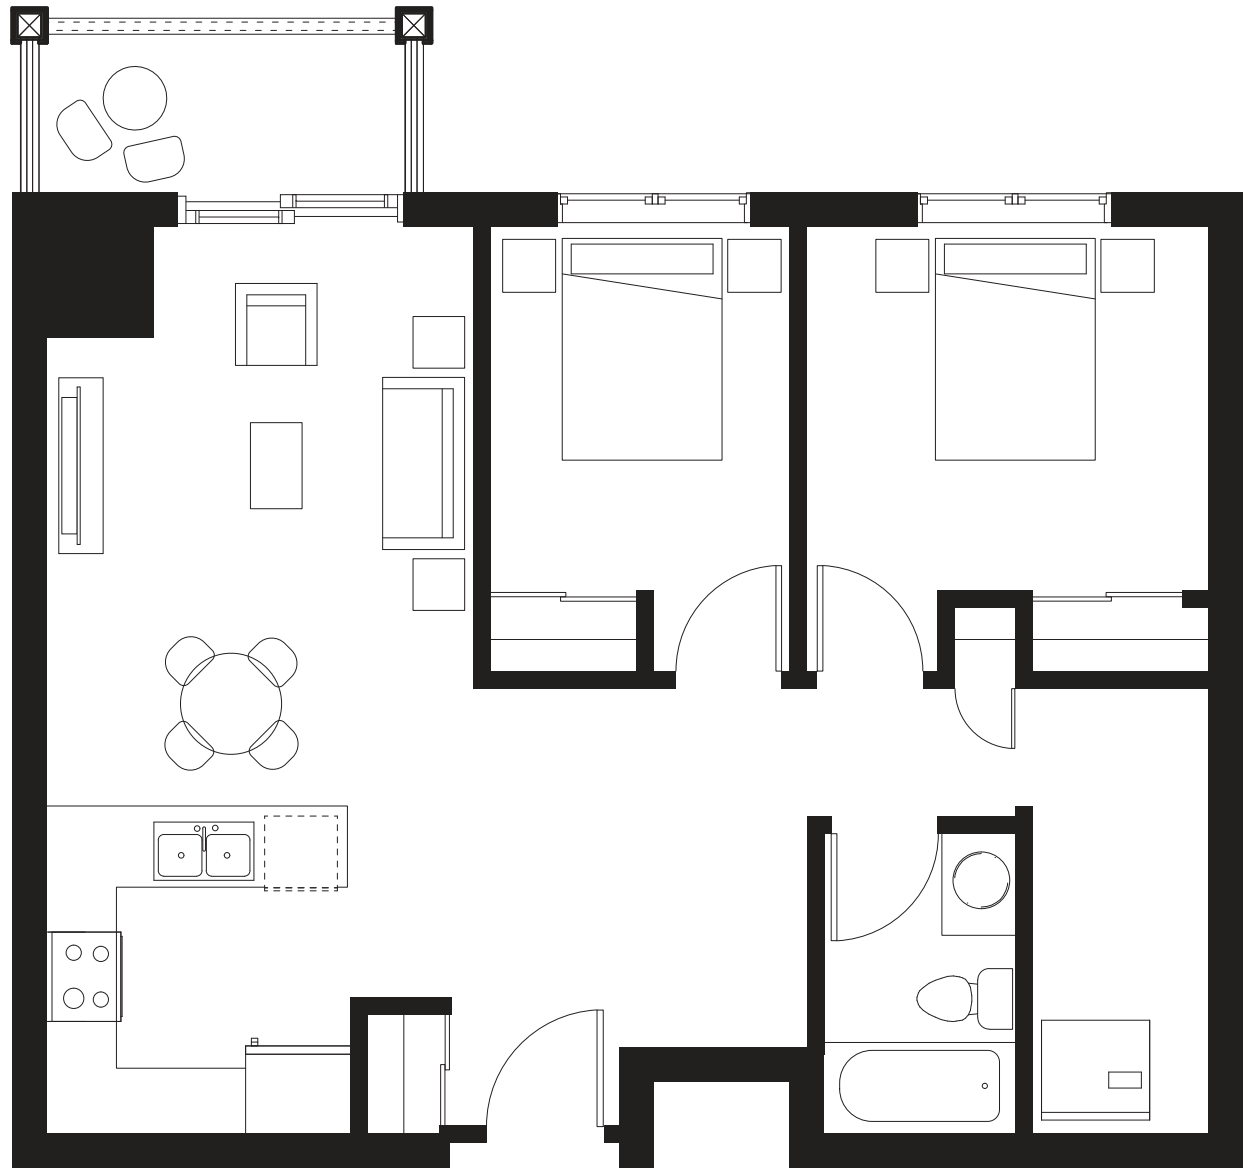

AMBER

751 sq ft

105 & 107
Ridgeway Place

RIDGEWAY
SUITES 
 SKYLINE LIVING

All suite measurements are preliminary based on current building concept and unit configurations and are subject to change.

AMBER

Basement

004

First Floor

104

Second Floor

204

Third Floor

304

Fourth Floor

404

Basement

First floor

Second floor

Third floor

Fourth floor