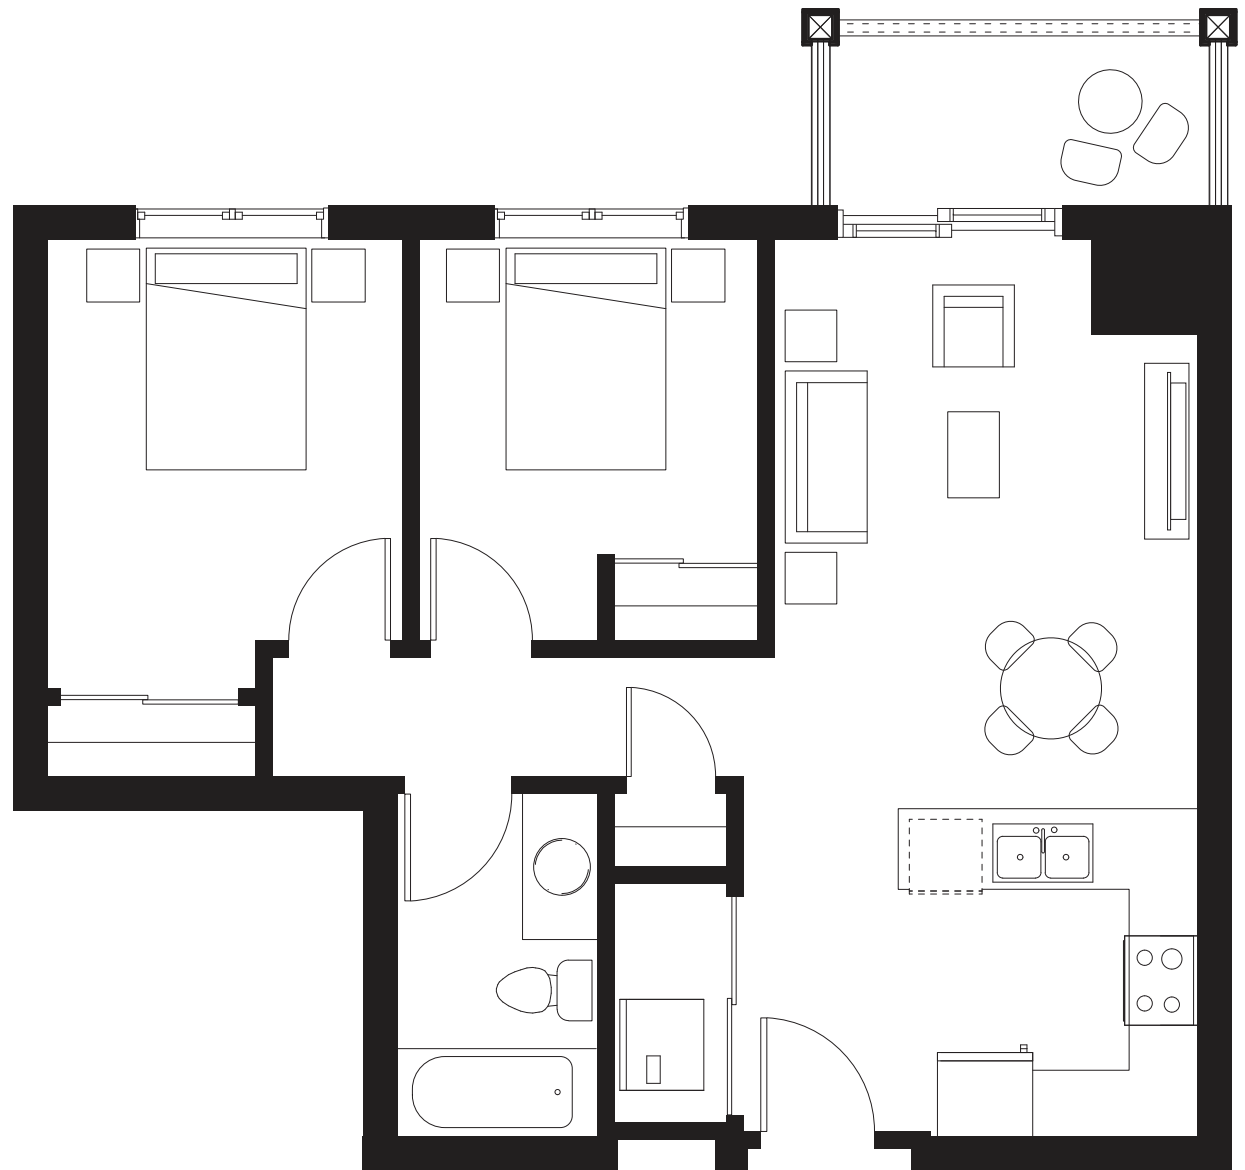

# AMETHYST

**695 sq ft**

105 & 107  
Ridgeway Place

**RIDGEWAY  
SUITES**   
 SKYLINE LIVING

All suite measurements are preliminary based on current building concept and unit configurations and are subject to change.

# AMETHYST

First Floor

103, 109

Second Floor

203, 209

Third Floor

303, 309

Fourth Floor

403, 409

First floor

Second floor

Third floor

Fourth floor