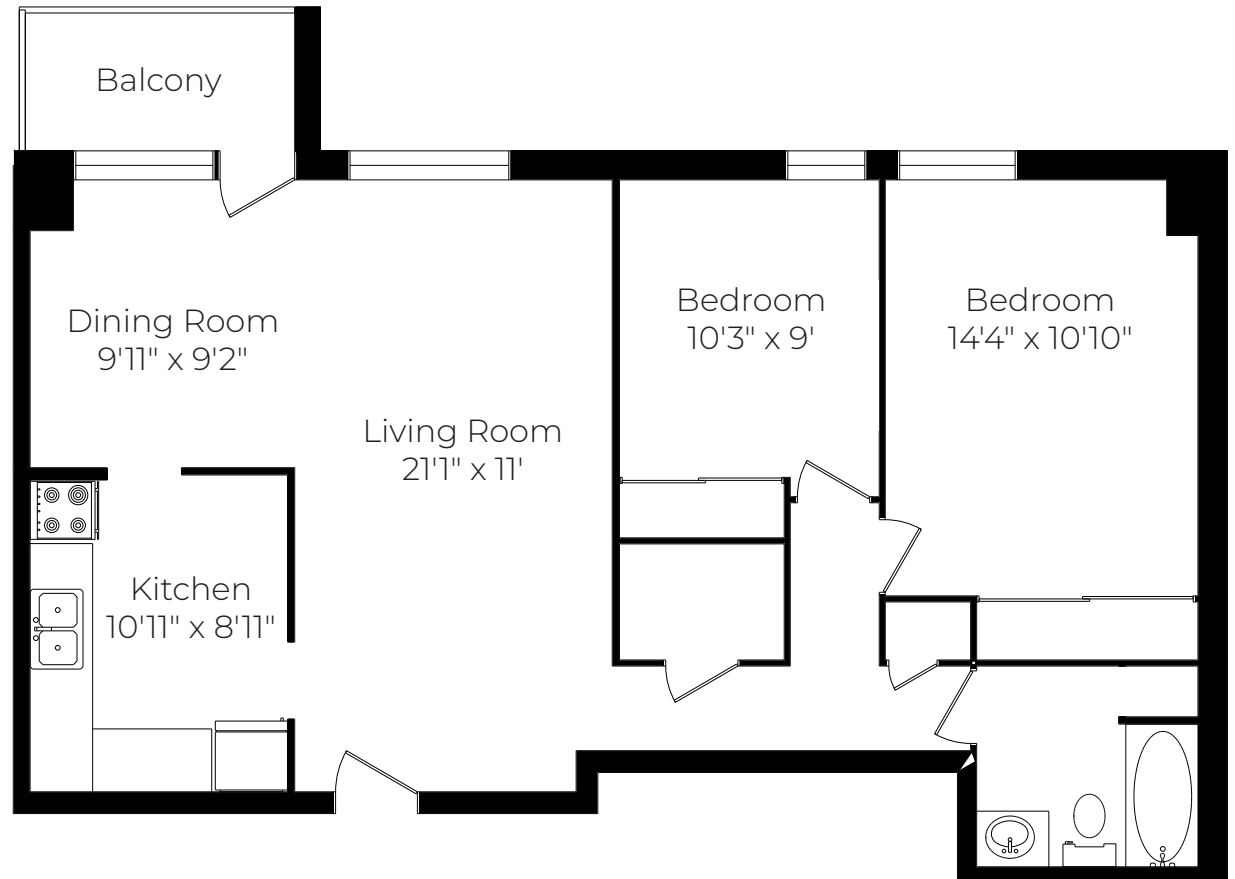

# BROADWAY APARTMENTS

25 Westwood Court  
Lindsay, ON, K9V 5A5

2 BEDROOM, 1 BATH  
903-954 sq ft

Please note, all floor plans and photos are provided for illustrative purposes only. **ALL MEASUREMENTS ARE APPROXIMATE.** Actual layouts may be different than shown and could vary in size and scale.