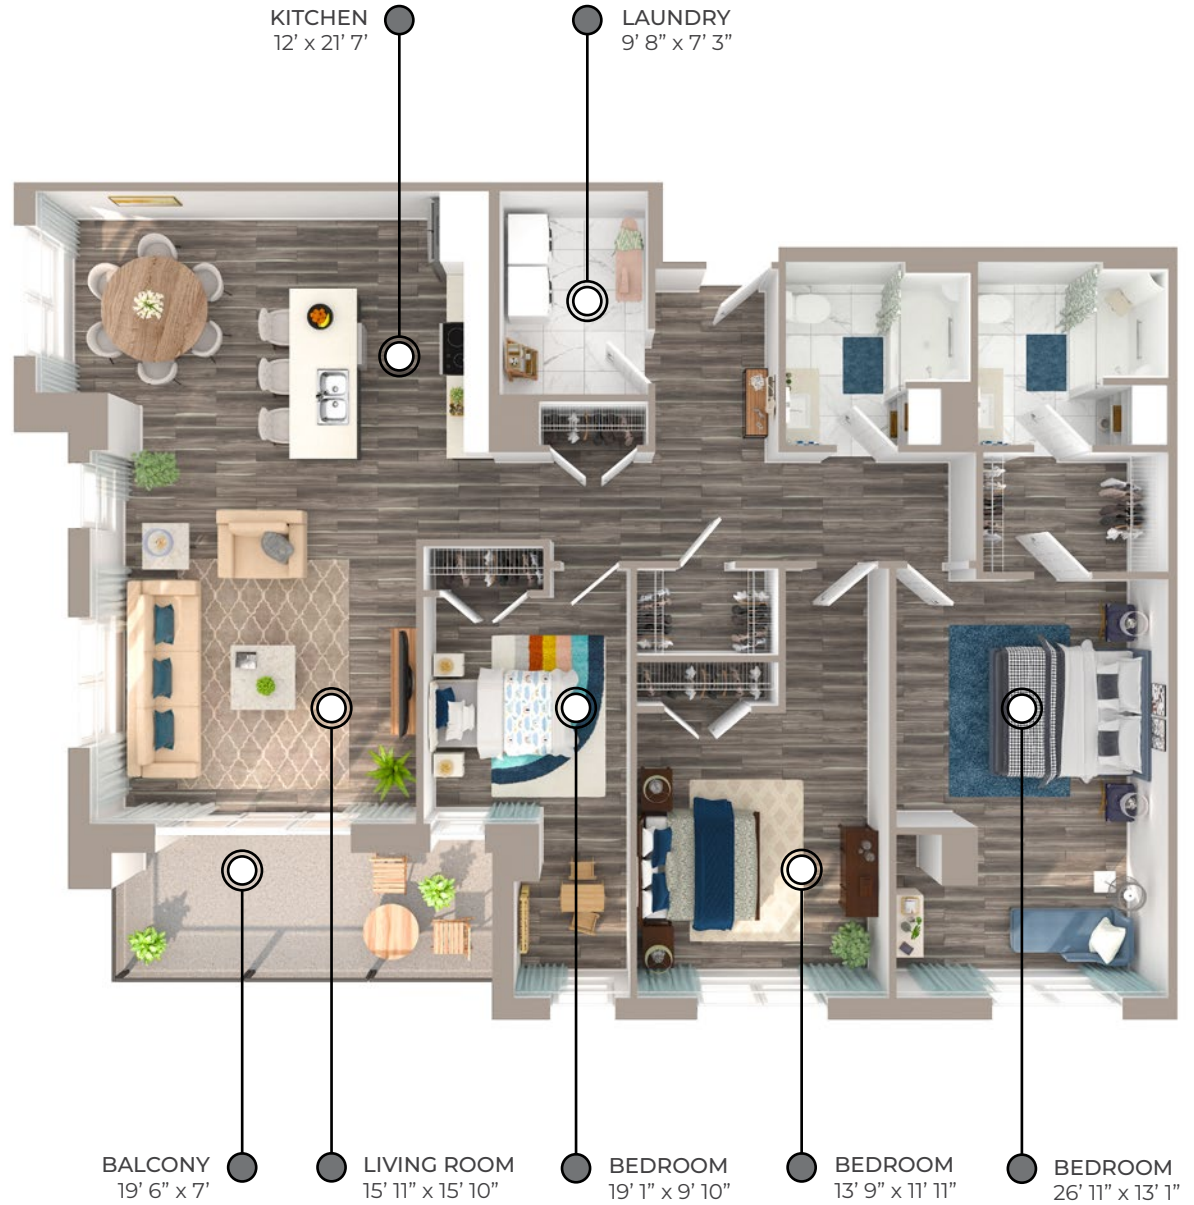

BROOKSIDE TERRACE APARTMENTS

118 & 120 Tilbury Avenue,
Bedford, NS

RIDGEVALE

1626 sq ft

The floor plan illustrated here includes these finishes:

CABINETS:

White High-gloss White Charcoal

COUNTERS:

Laminate Quartz

FLOORING:

Luxury vinyl plank Ceramic tile

Please note, all floor plans and photos are provided for illustrative purposes only. **ALL MEASUREMENTS ARE APPROXIMATE.** Actual layouts may be different than shown and could vary in size and scale.

118 & 120 Tilbury Avenue,
Bedford, NS

RIDGEVALE

1626 sq ft

118 Tilbury Avenue

First Floor

Second Floor – Sixth Floor

⊠ Elevator ⊠ Stairwell

120 Tilbury Avenue

First Floor

Second Floor – Sixth Floor

⊠ Elevator ⊠ Stairwell