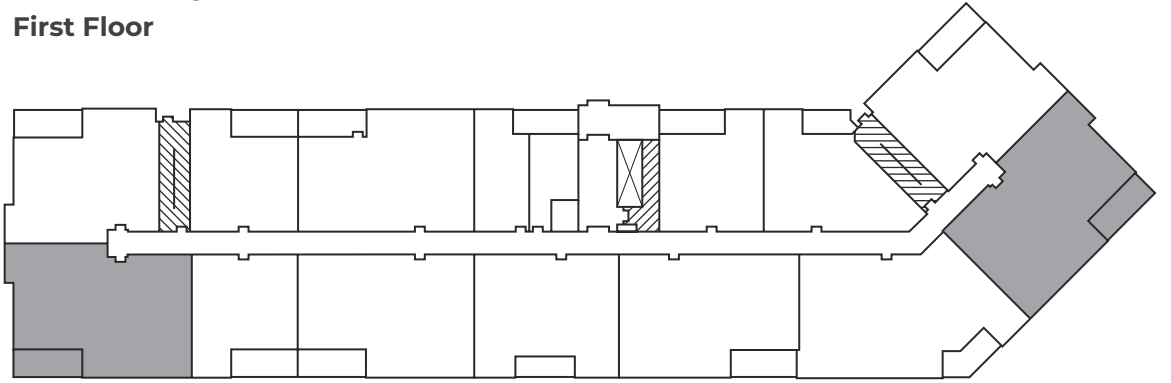

BROOKSIDE TERRACE APARTMENTS

118 & 120 Tilbury Avenue,
Bedford, NS

RIDGEVALE

1626 sq ft

The floor plan illustrated here includes these finishes:

CABINETS:

White High-gloss White Charcoal

COUNTERS:

Laminate Quartz

FLOORING:

Luxury vinyl plank Ceramic tile

Please note, all floor plans and photos are provided for illustrative purposes only. **ALL MEASUREMENTS ARE APPROXIMATE.** Actual layouts may be different than shown and could vary in size and scale.

118 & 120 Tilbury Avenue,
Bedford, NS

RIDGEVALE

1626 sq ft

118 Tilbury Avenue

First Floor

Second Floor – Sixth Floor

⊠ Elevator ⊠ Stairwell

120 Tilbury Avenue