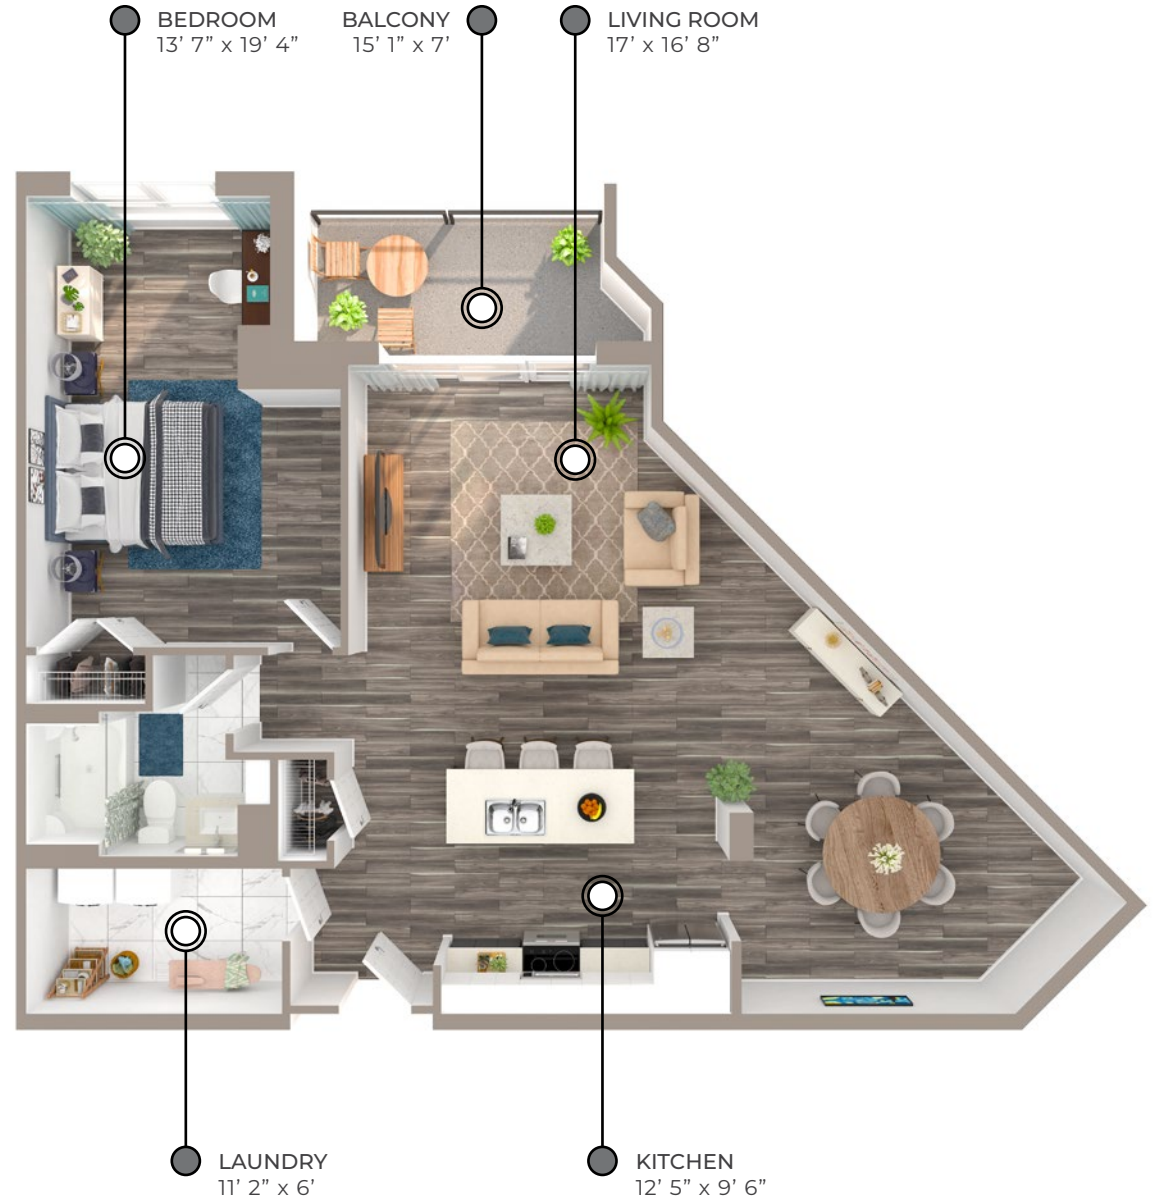

BROOKSIDE TERRACE APARTMENTS

118 Tilbury Avenue,
Bedford, NS

DEWOLF 1034-1147 sq ft

The floor plan illustrated here includes these finishes:

CABINETS:

White High-gloss White Charcoal

COUNTERS:

Laminate Quartz

FLOORING:

Luxury vinyl plank Ceramic tile

Please note, all floor plans and photos are provided for illustrative purposes only. **ALL MEASUREMENTS ARE APPROXIMATE.** Actual layouts may be different than shown and could vary in size and scale.

BROOKSIDE TERRACE

APARTMENTS

118 Tilbury Avenue,
Bedford, NS

DEWOLF

1034-1147 sq ft

First Floor

Second Floor – Sixth Floor

 Elevator  Stairwell