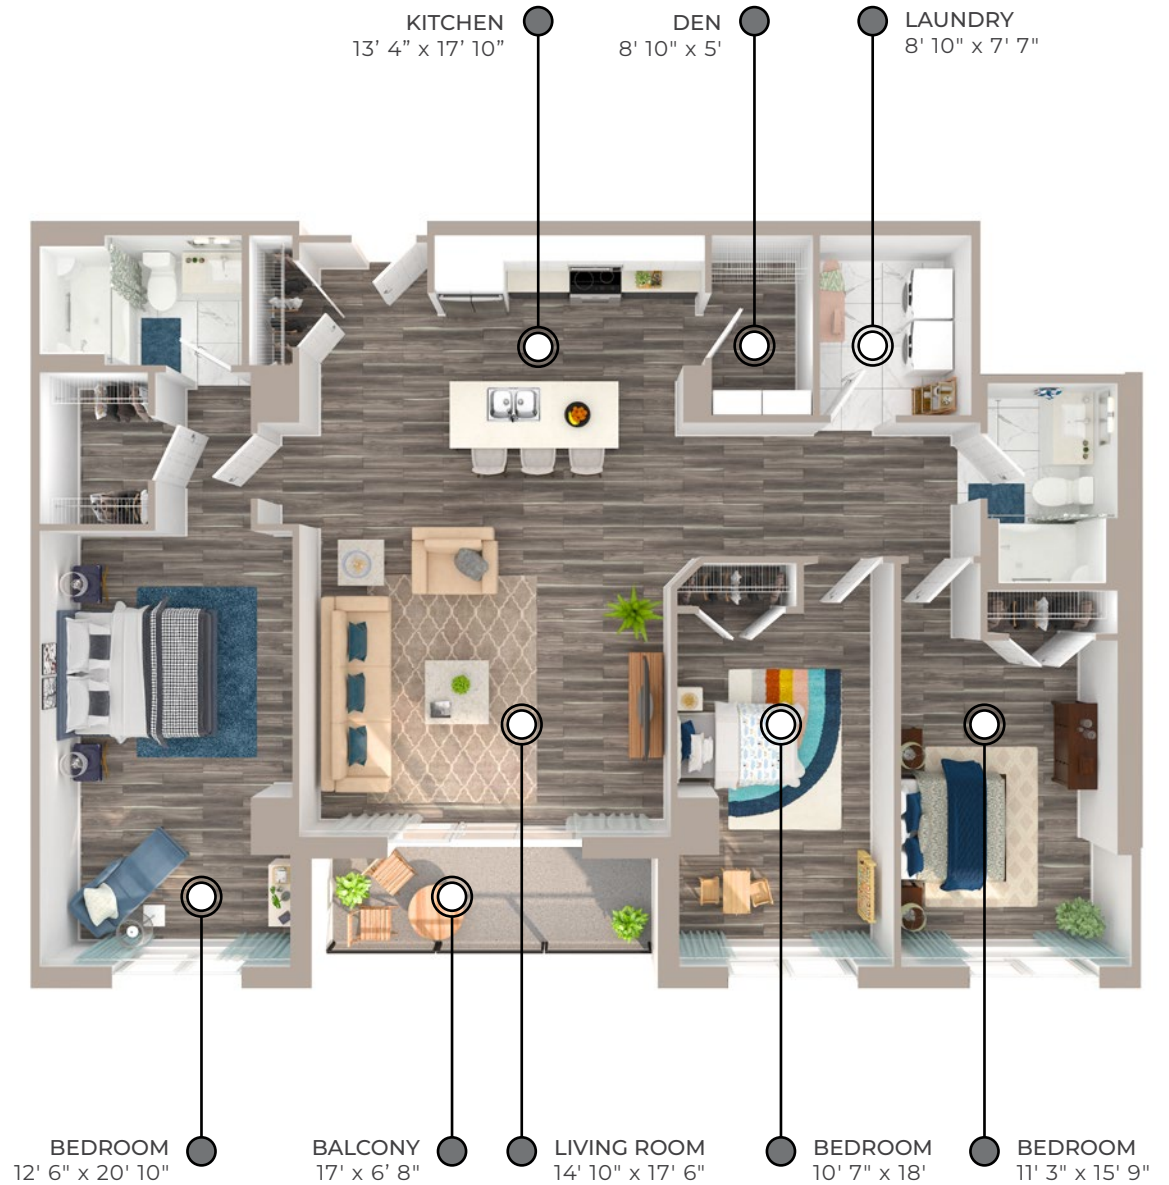

BROOKSIDE TERRACE APARTMENTS

120 Tilbury Avenue,
Bedford, NS

VILLAGE GREEN

1533 sq ft

The floor plan illustrated here includes these finishes:

CABINETS:

White High-gloss White Charcoal

COUNTERS:

Laminate Quartz

FLOORING:

Luxury vinyl plank Ceramic tile

Please note, all floor plans and photos are provided for illustrative purposes only. **ALL MEASUREMENTS ARE APPROXIMATE.** Actual layouts may be different than shown and could vary in size and scale.

**BROOKSIDE
TERRACE**
APARTMENTS

120 Tilbury Avenue,
Bedford, NS

VILLAGE GREEN

1533 sq ft

First Floor

Second Floor – Sixth Floor

 Elevator  Stairwell