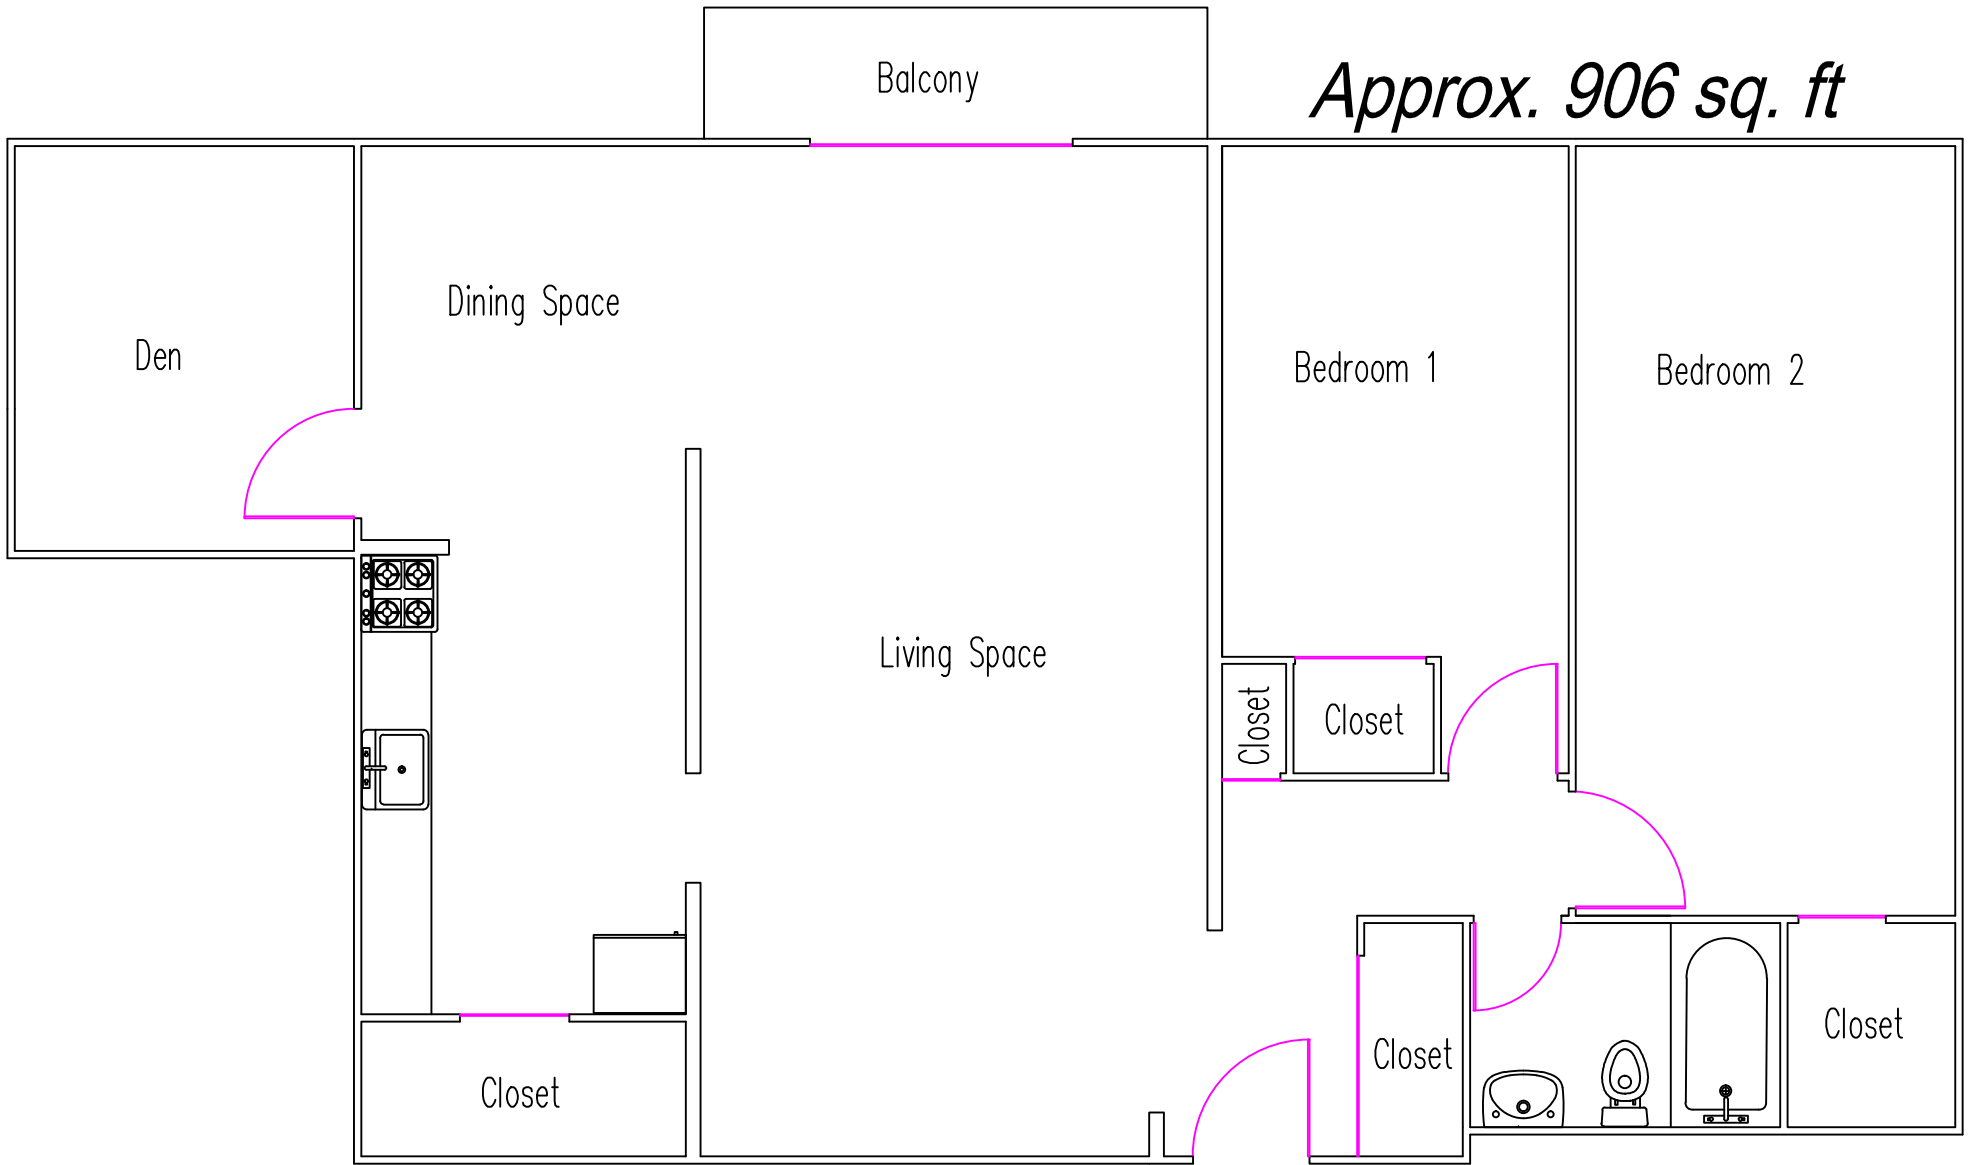

Approx. 880 sq. ft

SKYLINE

Approx. 906 sq. ft

Balcony

Dining Space

Den

Bedroom 1

Bedroom 2

Living Space

Closet

Closet

Closet

Closet

Closet

SKYLINE