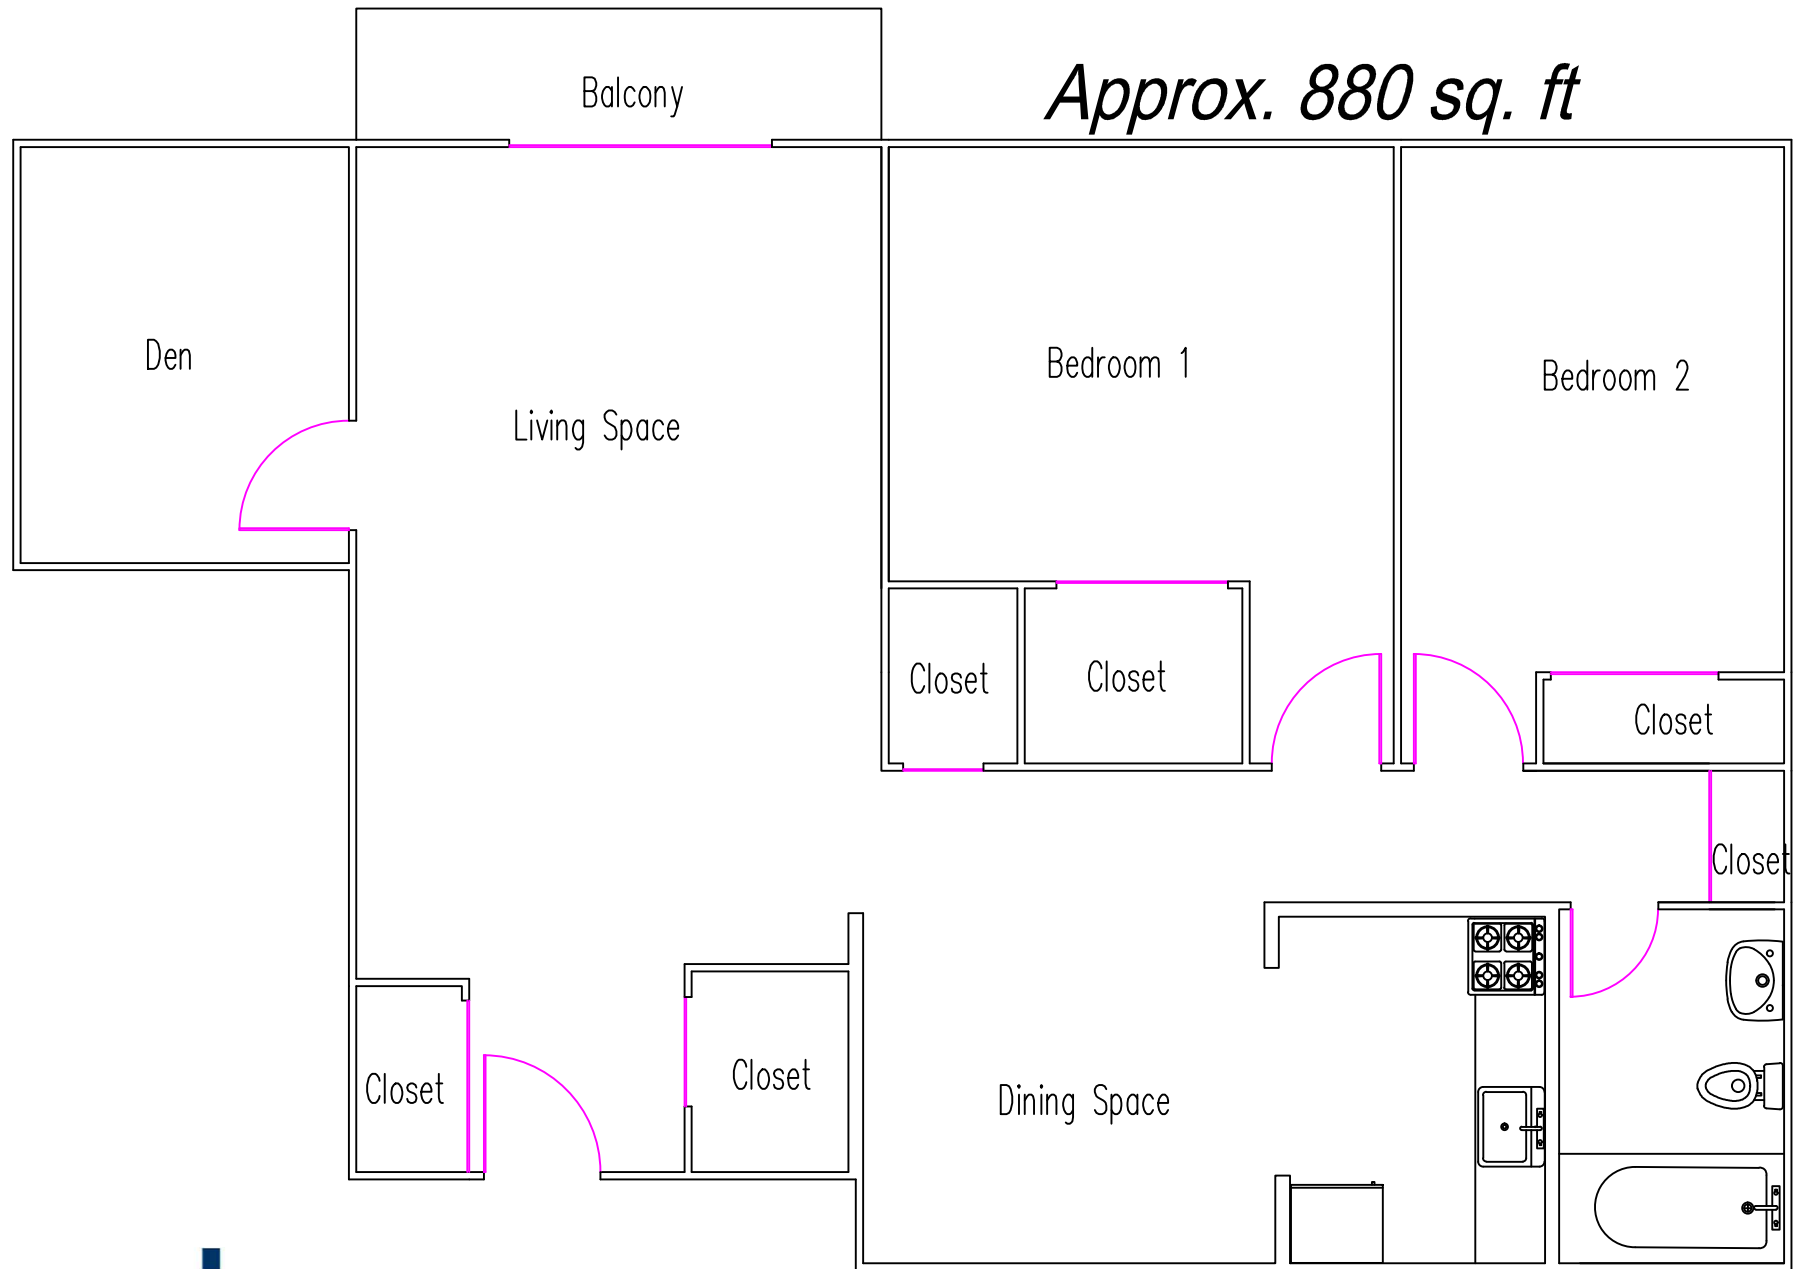

Approx. 880 sq. ft

SKYLINE

Approx. 906 sq. ft

Balcony

Dining Space

Den

Bedroom 1

Bedroom 2

Living Space

Closet

Closet

Closet

Closet

Closet

SKYLINE