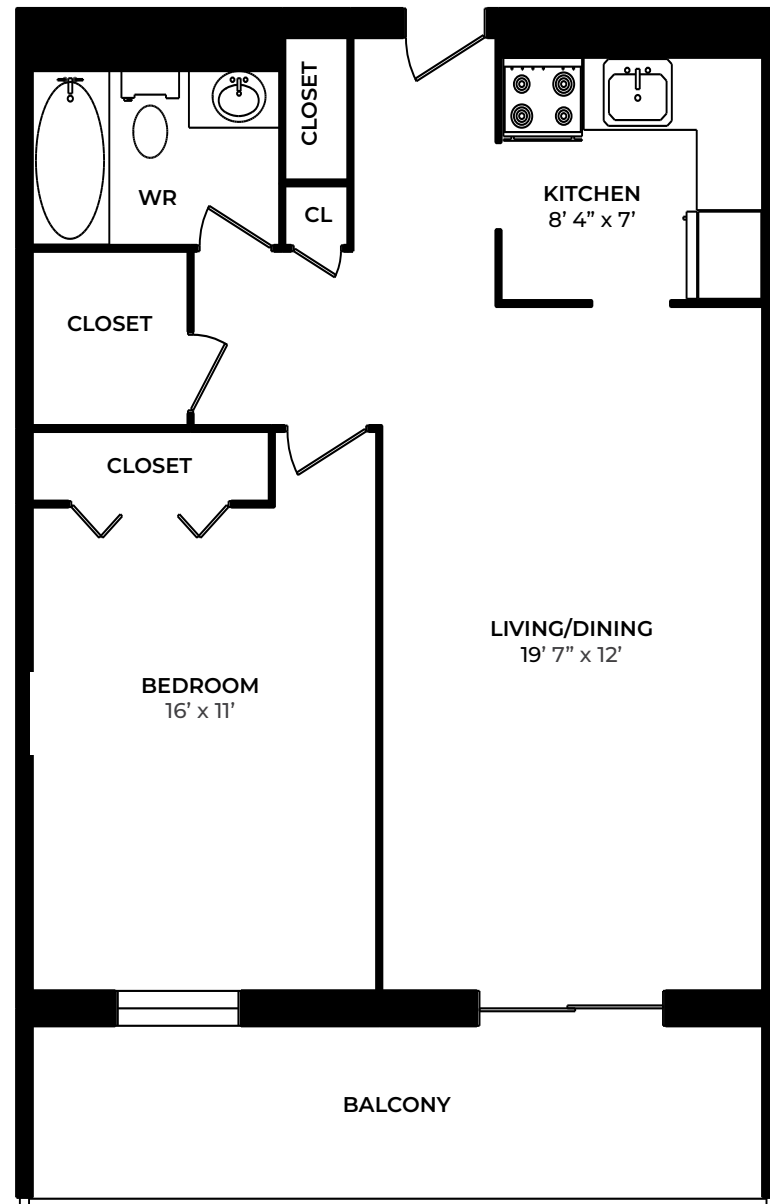

GEMINI  
TOWERS  
APARTMENTS

945 & 955 Huron Street,  
London, ON, N5Y 4V5

1 BEDROOM

647-685 sq ft

All suite measurements are preliminary based on current building concept and unit configurations and are subject to change.

GEMINI  
TOWERS  
APARTMENTS

945 & 955 Huron Street,  
London, ON, N5Y 4V5

---

1 BEDROOM

**647-685** sq ft

---

**Second Floor - Eighth Floor**

Suites 201, 202, 205, 206, 208, 211, 301, 302, 305, 306, 308, 311, 401, 402, 405, 406, 408, 411, 501, 502, 505, 506, 508, 511, 601, 602, 605, 606, 608, 611, 701, 702, 705, 706, 708, 711, 801, 802, 805, 806, 808, 811