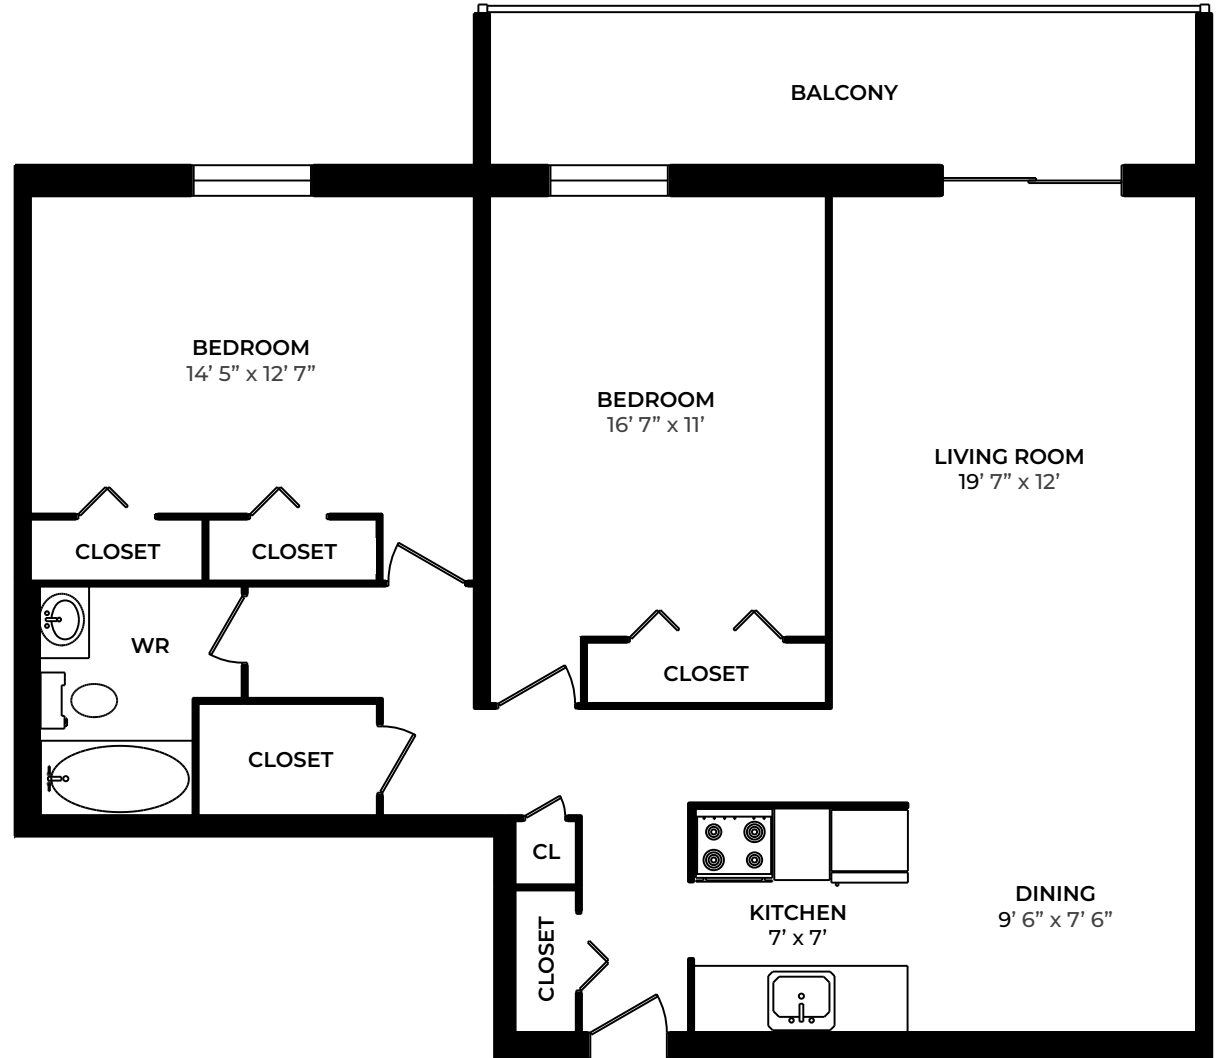

GEMINI
TOWERS
APARTMENTS

945 & 955 Huron Street,
London, ON, N5Y 4V5

2 BEDROOM 1 BATH

998-1094 sq ft

All suite measurements are preliminary based on current building concept and unit configurations and are subject to change.

GEMINI
TOWERS
APARTMENTS

945 & 955 Huron Street,
London, ON, N5Y 4V5

2 BEDROOM 1 BATH

998-1094 sq ft

Second Floor - Eighth Floor

Suites 207, 212, 307, 312, 407, 412, 507, 512, 607, 612, 707, 712, 807, 812