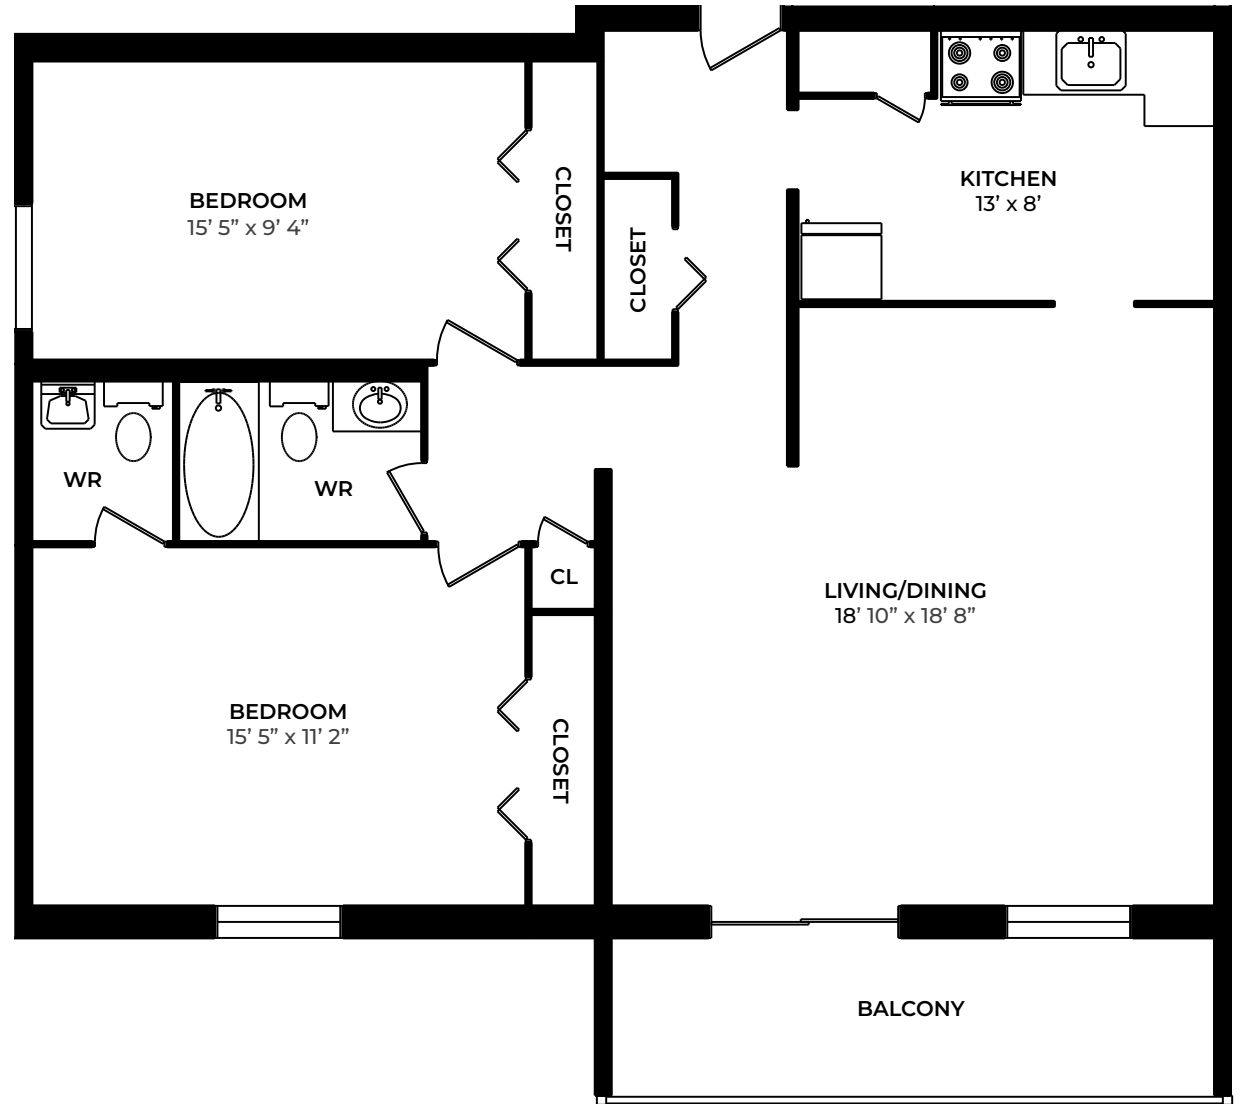

GEMINI
TOWERS
APARTMENTS

945 & 955 Huron Street,
London, ON, N5Y 4V5

2 BEDROOM 2 BATH

1079-1087 sq ft

All suite measurements are preliminary based on current building concept and unit configurations and are subject to change.

GEMINI
TOWERS
APARTMENTS

945 & 955 Huron Street,
London, ON, N5Y 4V5

2 BEDROOM 2 BATH

1079-1087 sq ft

Second Floor - Eighth Floor

Suites 203, 204, 209, 210, 303, 304, 309, 310, 403, 404, 409, 410, 503, 504, 509, 510, 603, 604, 609, 610, 703, 704, 709, 710, 803, 804, 809, 810