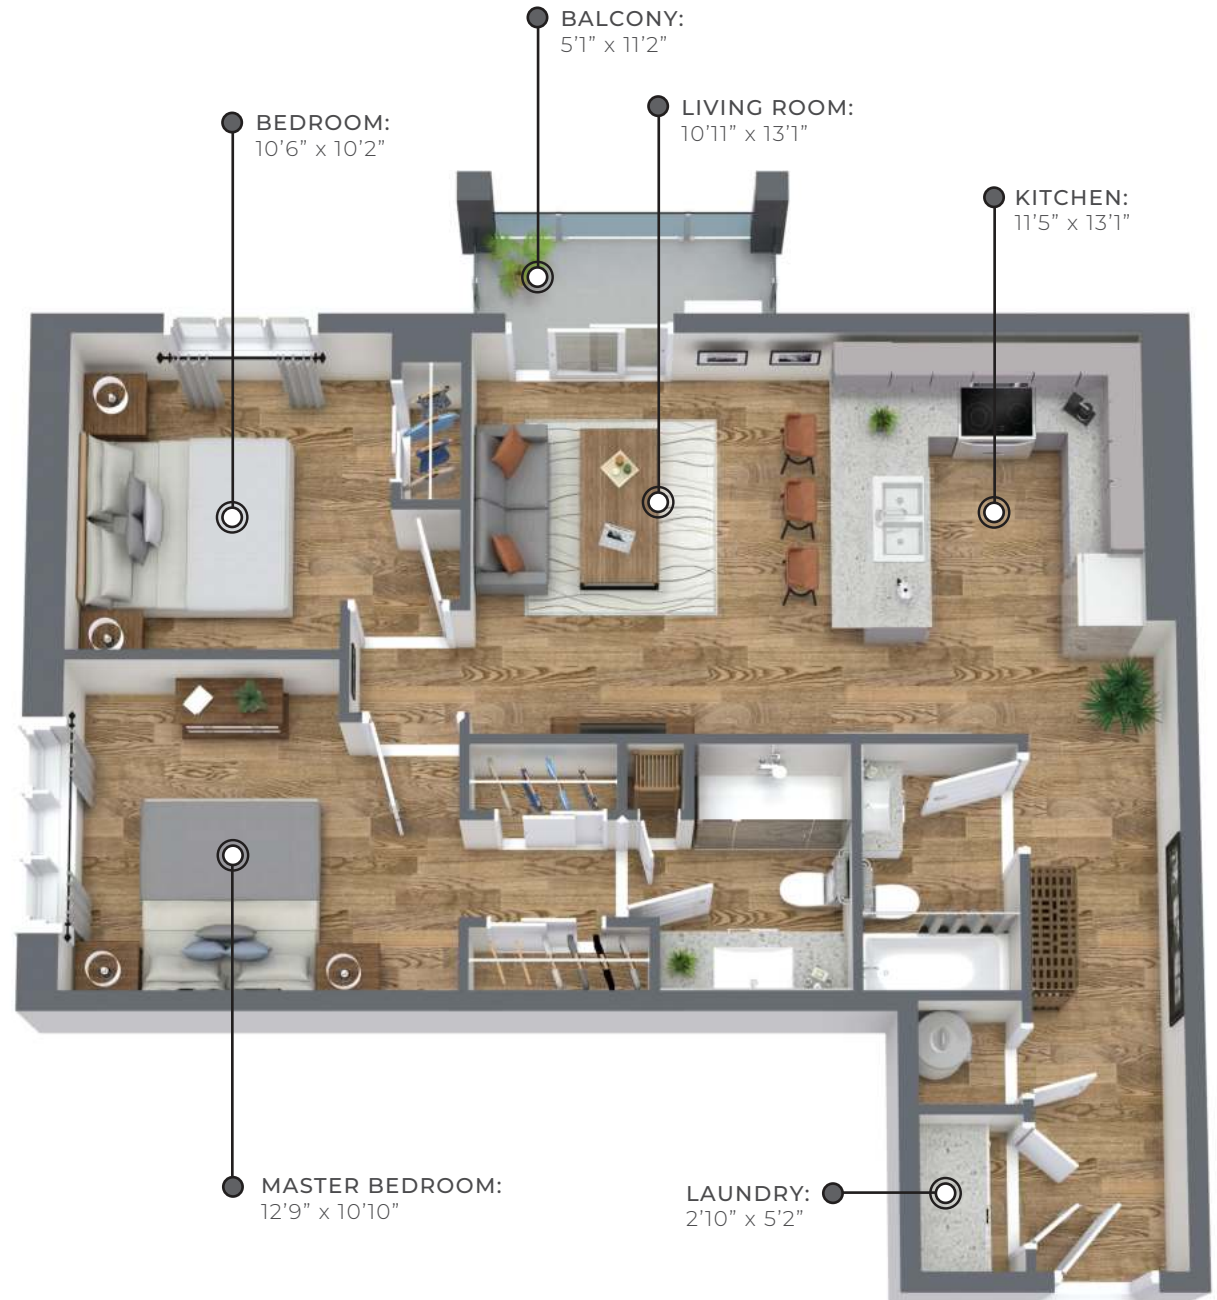

LANCASTER PARK APARTMENTS

160 Lancaster Drive, Welland, ON

FOXGLOVE

966-976 sq ft

The floor plan illustrated here uses finishes from our exclusive **Palette One** collection, and include:

CABINERY:
HIGH GLOSS GREY

COUNTERS:
QUARTZ

FLOORING:
LUXURY VINYL PLANK

Palette One finishes are in suites on floors 2, 4, 6 & 8.

All suite measurements are preliminary based on current building concept and unit configurations and are subject to change.
www.lancasterparkapartments.ca

LANCASTER PARK APARTMENTS

160 Lancaster Drive, Welland, ON

PRIMROSE

996-1,009 sq ft

The floor plan illustrated here uses finishes from our exclusive **Palette One** collection, and include:

CABINERY:
HIGH GLOSS GREY