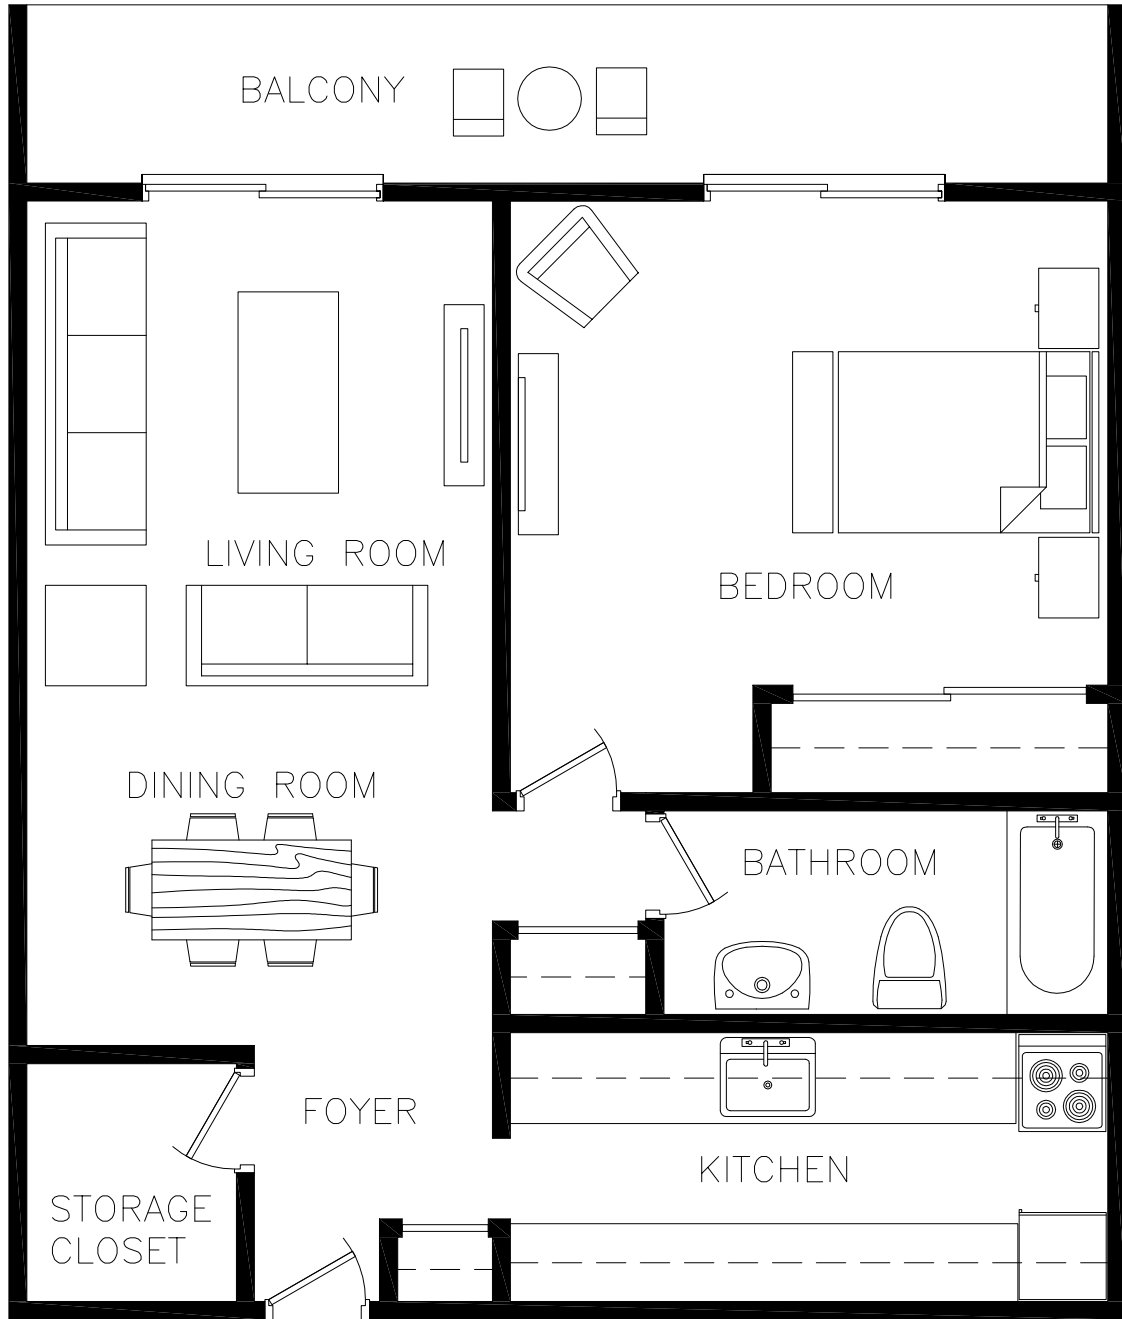

Disclaimer: This floor plan is for illustrative purposes and is intended to be used as a guide only. While every effort has been made to ensure its accuracy, all dimensions are estimates based on development plans and are subject to change. Measurements may not be exact.

766 John Counter Boulevard

1 Bedroom - 766 - _04 Units

Approx. 800 sq ft

Disclaimer: This floor plan is for illustrative purposes and is intended to be used as a guide only. While every effort has been made to ensure its accuracy, all dimensions are estimates based on development plans and are subject to change. Measurements may not be exact.

722 John Counter Boulevard

1 Bedroom - _04 Units

Approx. 800 sq ft

Disclaimer: This floor plan is for illustrative purposes and is intended to be used as a guide only. While every effort has been made to ensure its accuracy, all dimensions are estimates based on development plans and are subject to change. Measurements may not be exact.

766 John Counter Boulevard

1 Bedroom - 766 - _03 Units

Approx. 800 sq ft

Disclaimer: This floor plan is for illustrative purposes and is intended to be used as a guide only. While every effort has been made to ensure its accuracy, all dimensions are estimates based on development plans and are subject to change. Measurements may not be exact.