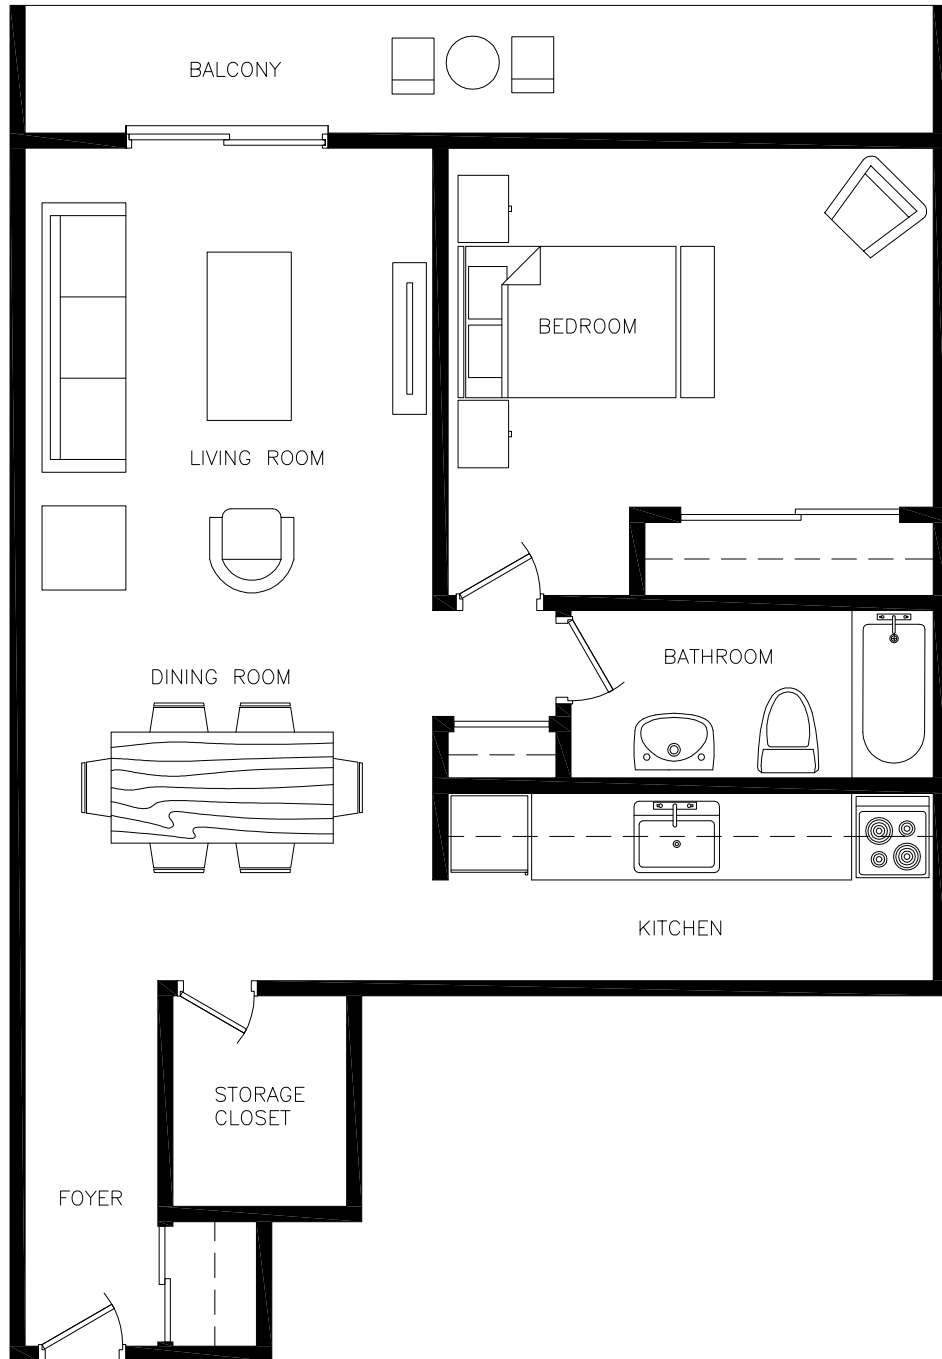

Disclaimer: This floor plan is for illustrative purposes and is intended to be used as a guide only. While every effort has been made to ensure its accuracy, all dimensions are estimates based on development plans and are subject to change. Measurements may not be exact.

766 John Counter Boulevard

1 Bedroom - 766 - _04 Units

Approx. 800 sq ft

Disclaimer: This floor plan is for illustrative purposes and is intended to be used as a guide only. While every effort has been made to ensure its accuracy, all dimensions are estimates based on development plans and are subject to change. Measurements may not be exact.

722 John Counter Boulevard

1 Bedroom - _04 Units

Approx. 800 sq ft

Disclaimer: This floor plan is for illustrative purposes and is intended to be used as a guide only. While every effort has been made to ensure its accuracy, all dimensions are estimates based on development plans and are subject to change. Measurements may not be exact.

766 John Counter Boulevard

1 Bedroom - 766 - _03 Units

Approx. 800 sq ft

Disclaimer: This floor plan is for illustrative purposes and is intended to be used as a guide only. While every effort has been made to ensure its accuracy, all dimensions are estimates based on development plans and are subject to change. Measurements may not be exact.