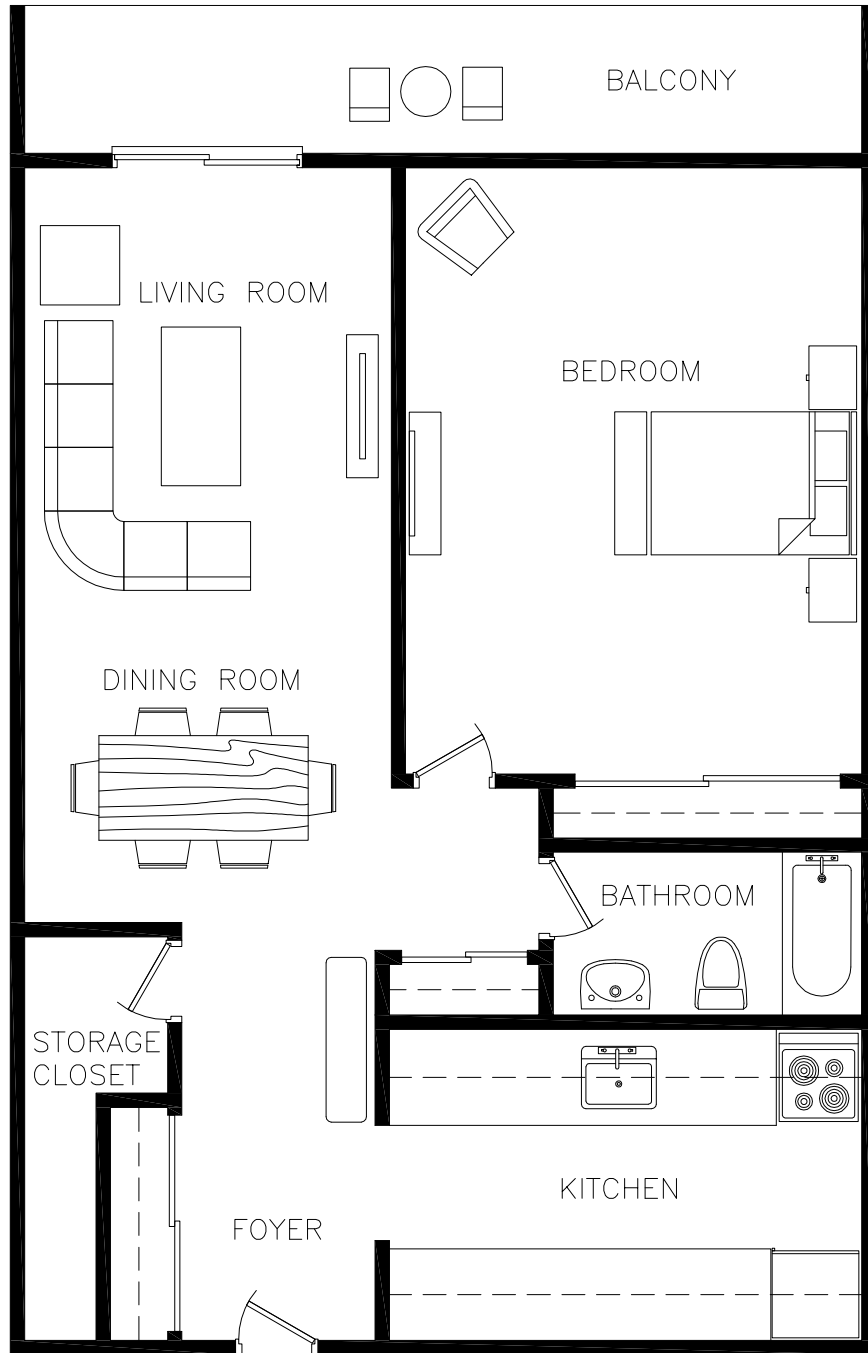

Disclaimer: This floor plan is for illustrative purposes and is intended to be used as a guide only. While every effort has been made to ensure its accuracy, all dimensions are estimates based on development plans and are subject to change. Measurements may not be exact.

766 John Counter Boulevard

1 Bedroom - 766 - _04 Units

Approx. 800 sq ft

Disclaimer: This floor plan is for illustrative purposes and is intended to be used as a guide only. While every effort has been made to ensure its accuracy, all dimensions are estimates based on development plans and are subject to change. Measurements may not be exact.

722 John Counter Boulevard

1 Bedroom - _04 Units

Approx. 800 sq ft

Disclaimer: This floor plan is for illustrative purposes and is intended to be used as a guide only. While every effort has been made to ensure its accuracy, all dimensions are estimates based on development plans and are subject to change. Measurements may not be exact.

766 John Counter Boulevard

1 Bedroom - 766 - _03 Units

Approx. 800 sq ft

Disclaimer: This floor plan is for illustrative purposes and is intended to be used as a guide only. While every effort has been made to ensure its accuracy, all dimensions are estimates based on development plans and are subject to change. Measurements may not be exact.