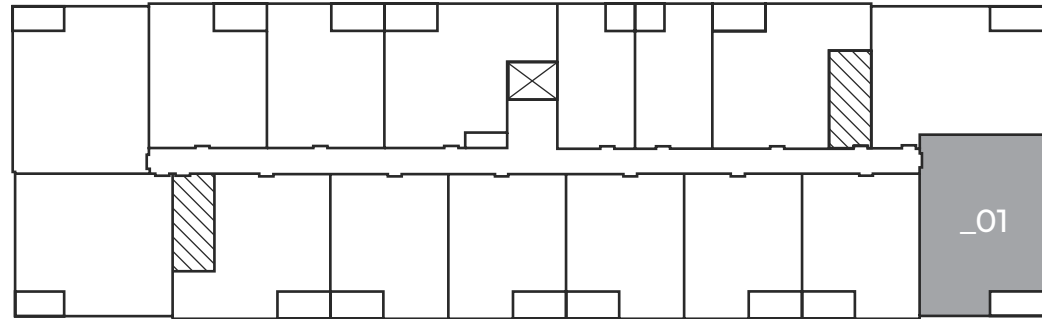

CARPET:
TEXTURED
CUT PILE

All suite measurements are preliminary based on current building concept and unit configurations and are subject to change.

MONARCH APARTMENTS

3554 Ryder Hesjedal Way
Colwood, BC

CRYSTAL

880 sq ft

Second Floor – Fifth Floor

Suites: 201, 301, 401, 501

 Elevator  Stairwell