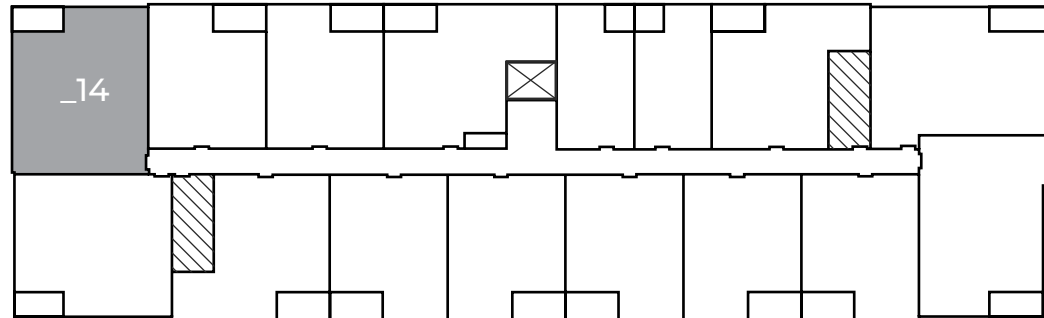

MONARCH APARTMENTS

3554 Ryder Hesjedal Way
Colwood, BC

SHORE

866 - 881 sq ft

The floor plan illustrated here includes these finishes:

CABINETS:
FLAT SLAB

COUNTERS:
QUARTZ

FLOORING:
LUXURY
VINYL PLANK

CARPET:
TEXTURED
CUT PILE

All suite measurements are preliminary based on current building concept and unit configurations and are subject to change.

MONARCH APARTMENTS

3554 Ryder Hesjedal Way
Colwood, BC

SHORE

866 - 881 sq ft

First Floor

Suite: 114

Second Floor – Fifth Floor

Suites: 214, 314, 414, 514

 Elevator  Stairwell