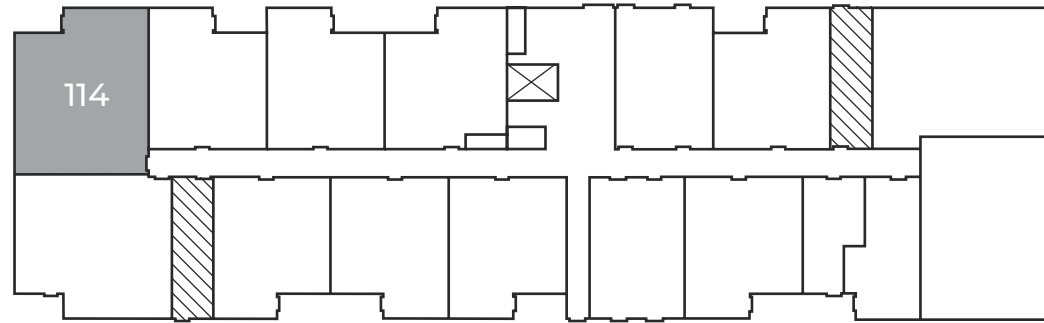

MONARCH APARTMENTS

3554 Ryder Hesjedal Way
Colwood, BC

SHORE

866 - 881 sq ft

The floor plan illustrated here includes these finishes:

CABINETS:
FLAT SLAB

COUNTERS:
QUARTZ

FLOORING:
LUXURY
VINYL PLANK

CARPET:
TEXTURED
CUT PILE

All suite measurements are preliminary based on current building concept and unit configurations and are subject to change.

MONARCH APARTMENTS

3554 Ryder Hesjedal Way
Colwood, BC

SHORE

866 - 881 sq ft

First Floor

Suite: 114

Second Floor – Fifth Floor

Suites: 214, 314, 414, 514

 Elevator  Stairwell