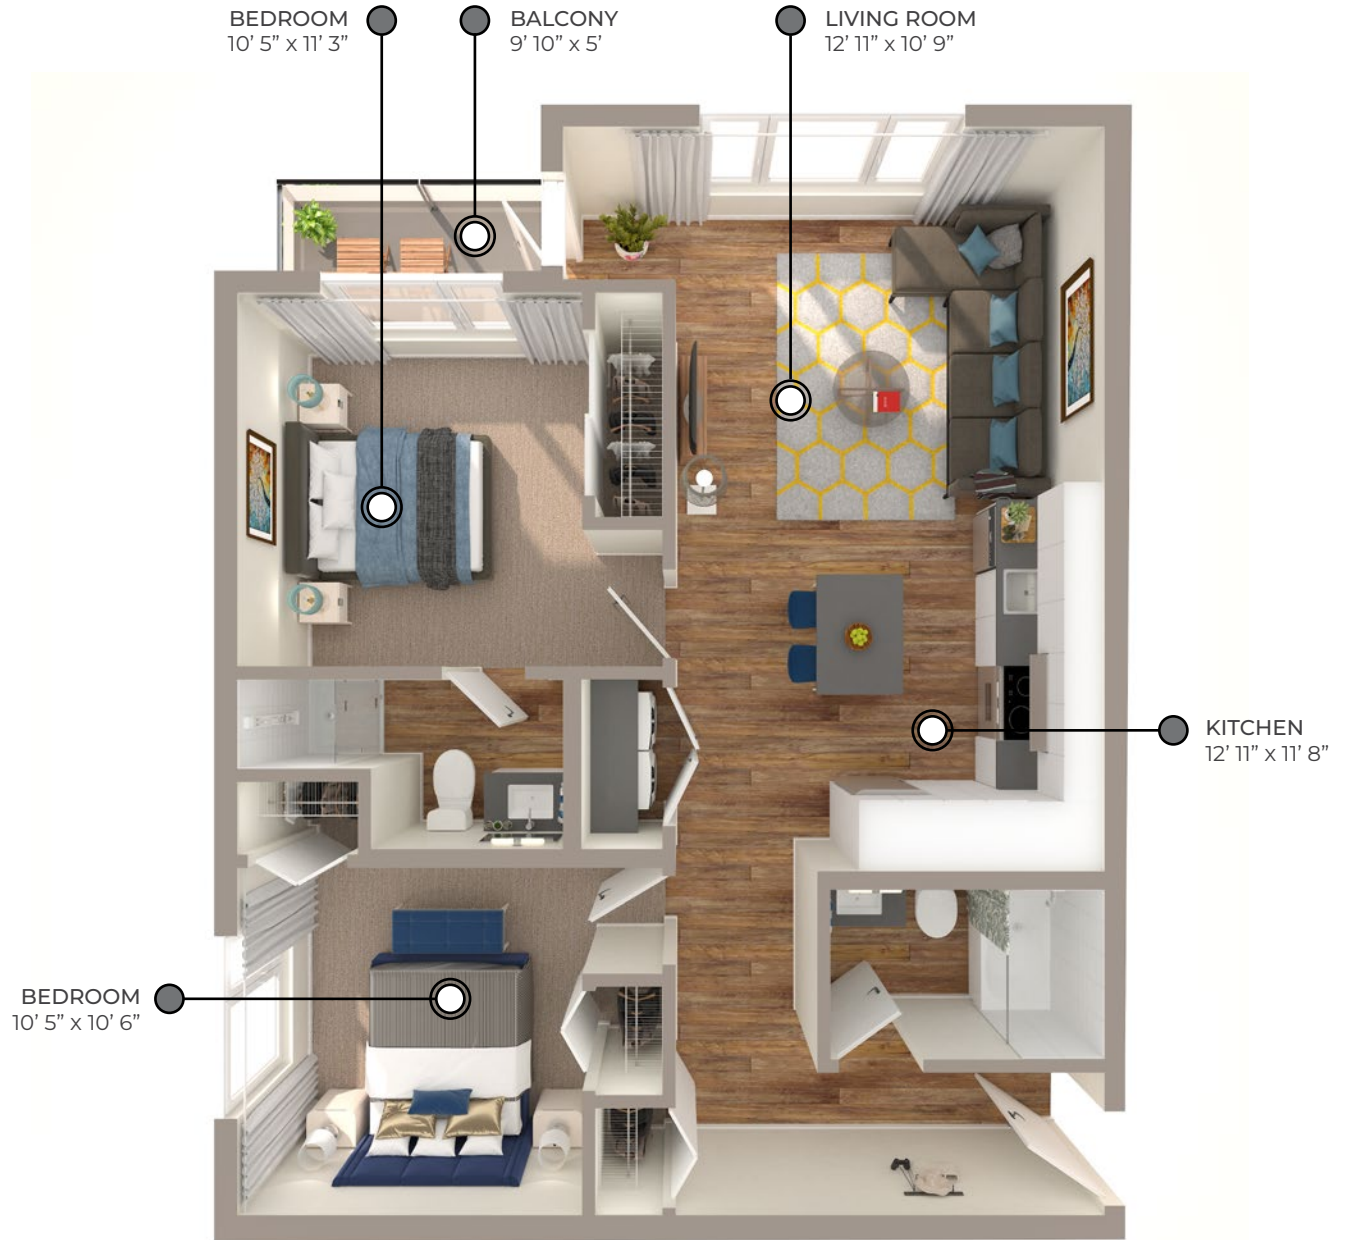

MONARCH APARTMENTS

3554 Ryder Hesjedal Way
Colwood, BC

SHORE

866 - 881 sq ft

The floor plan illustrated here includes these finishes:

CABINETS:
FLAT SLAB

COUNTERS:
QUARTZ

FLOORING:
LUXURY
VINYL PLANK

CARPET:
TEXTURED
CUT PILE

All suite measurements are preliminary based on current building concept and unit configurations and are subject to change.

MONARCH APARTMENTS

3554 Ryder Hesjedal Way
Colwood, BC

SHORE

866 - 881 sq ft

First Floor

Suite: 114

Second Floor – Fifth Floor

Suites: 214, 314, 414, 514

 Elevator  Stairwell