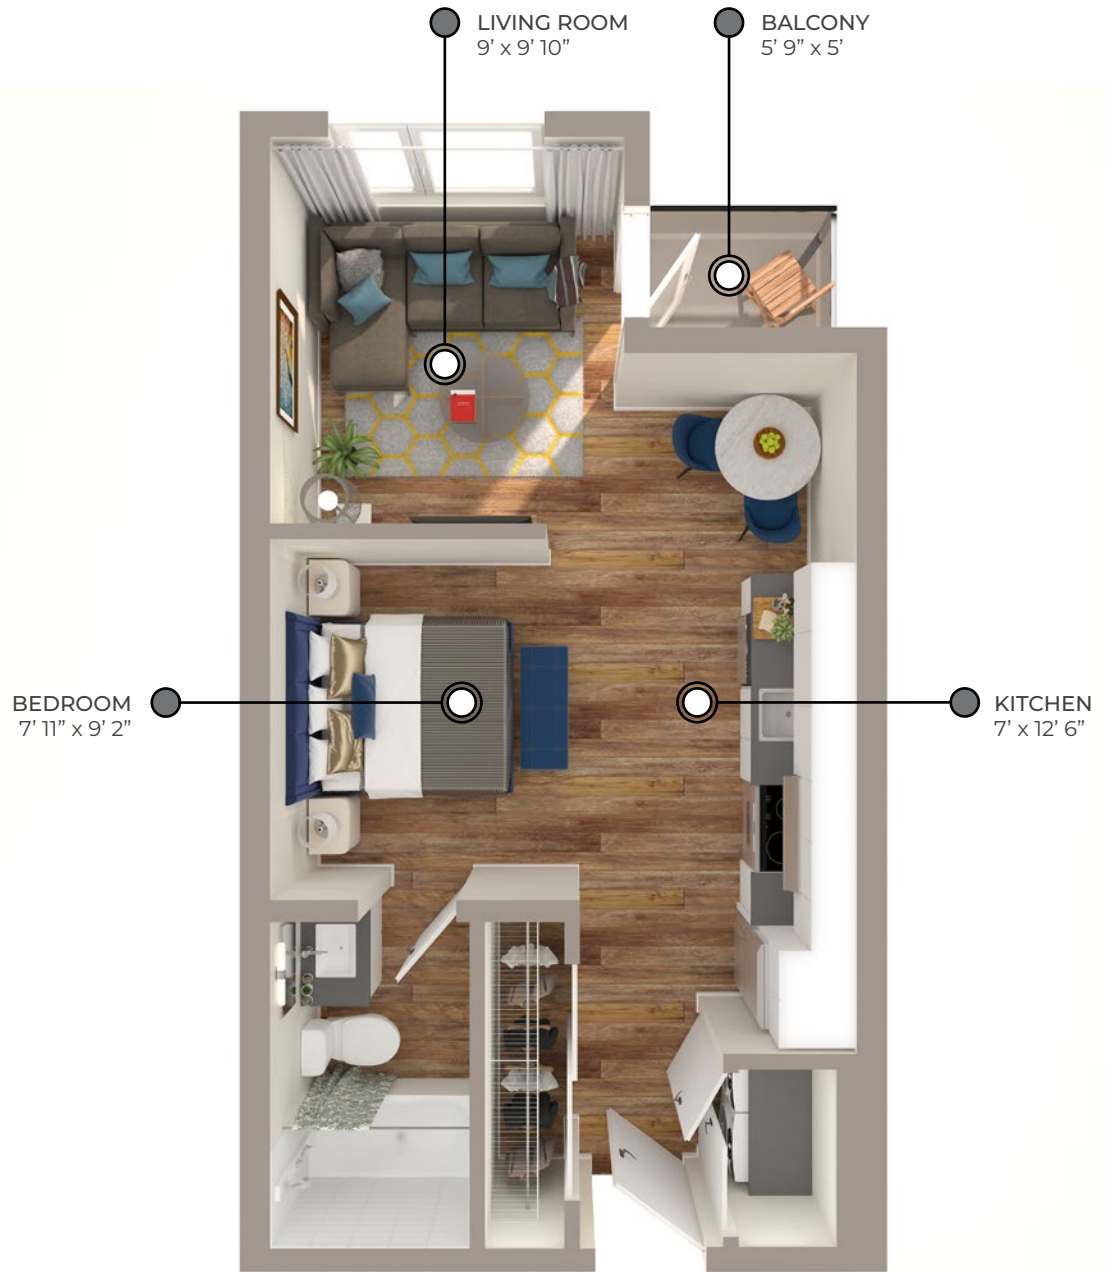

MONARCH APARTMENTS

3554 Ryder Hesjedal Way
Colwood, BC

AQUA 427 sq ft

The floor plan illustrated here includes these finishes:

CABINETS:
FLAT SLAB

COUNTERS:
QUARTZ

FLOORING:
LUXURY
VINYL PLANK

CARPET:
TEXTURED
CUT PILE

All suite measurements are preliminary based on current building concept and unit configurations and are subject to change.

MONARCH APARTMENTS

3554 Ryder Hesjedal Way
Colwood, BC

AQUA

427 sq ft

Second Floor – Third Floor

Suites: 204, 206, 304, 306

 Elevator  Stairwell