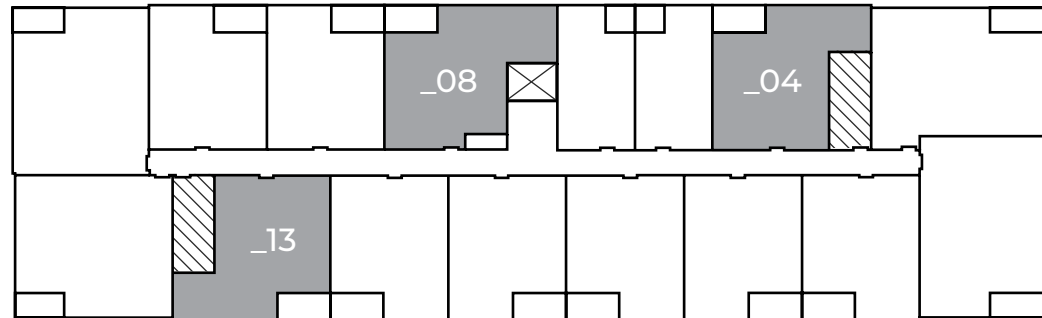

MONARCH APARTMENTS

3554 Ryder Hesjedal Way
Colwood, BC

INLAND

687 - 711 sq ft

The floor plan illustrated here includes these finishes:

CABINETS:
FLAT SLAB

COUNTERS:
QUARTZ

FLOORING:
LUXURY
VINYL PLANK

CARPET:
TEXTURED
CUT PILE

All suite measurements are preliminary based on current building concept and unit configurations and are subject to change.

3554 Ryder Hesjedal Way
Colwood, BC

INLAND
687 - 711 sq ft

Second Floor - Third Floor

Suites: 202, 208, 213, 302, 308, 313

Fourth Floor - Fifth Floor

Suites: 404, 408, 413, 504, 508, 513

 Elevator  Stairwell