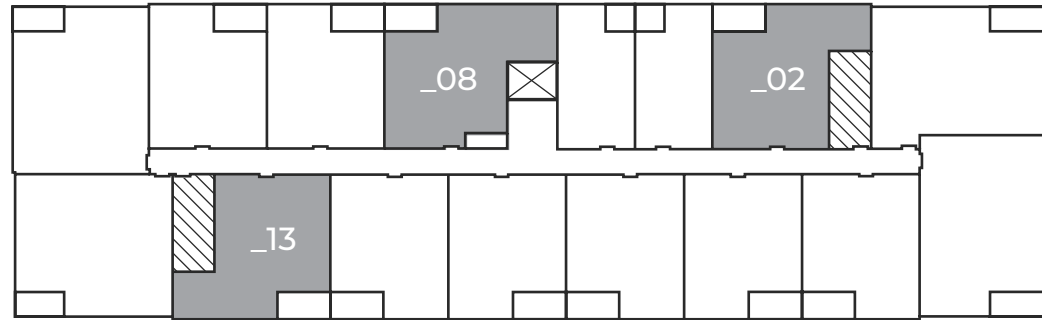

MONARCH APARTMENTS

3554 Ryder Hesjedal Way
Colwood, BC

INLAND

687 - 711 sq ft

The floor plan illustrated here includes these finishes:

CABINETS:
FLAT SLAB

COUNTERS:
QUARTZ

FLOORING:
LUXURY
VINYL PLANK

CARPET:
TEXTURED
CUT PILE

All suite measurements are preliminary based on current building concept and unit configurations and are subject to change.

3554 Ryder Hesjedal Way
Colwood, BC

INLAND
687 - 711 sq ft

Second Floor - Third Floor

Suites: 202, 208, 213, 302, 308, 313

Fourth Floor - Fifth Floor

Suites: 404, 408, 413, 504, 508, 513

 Elevator  Stairwell