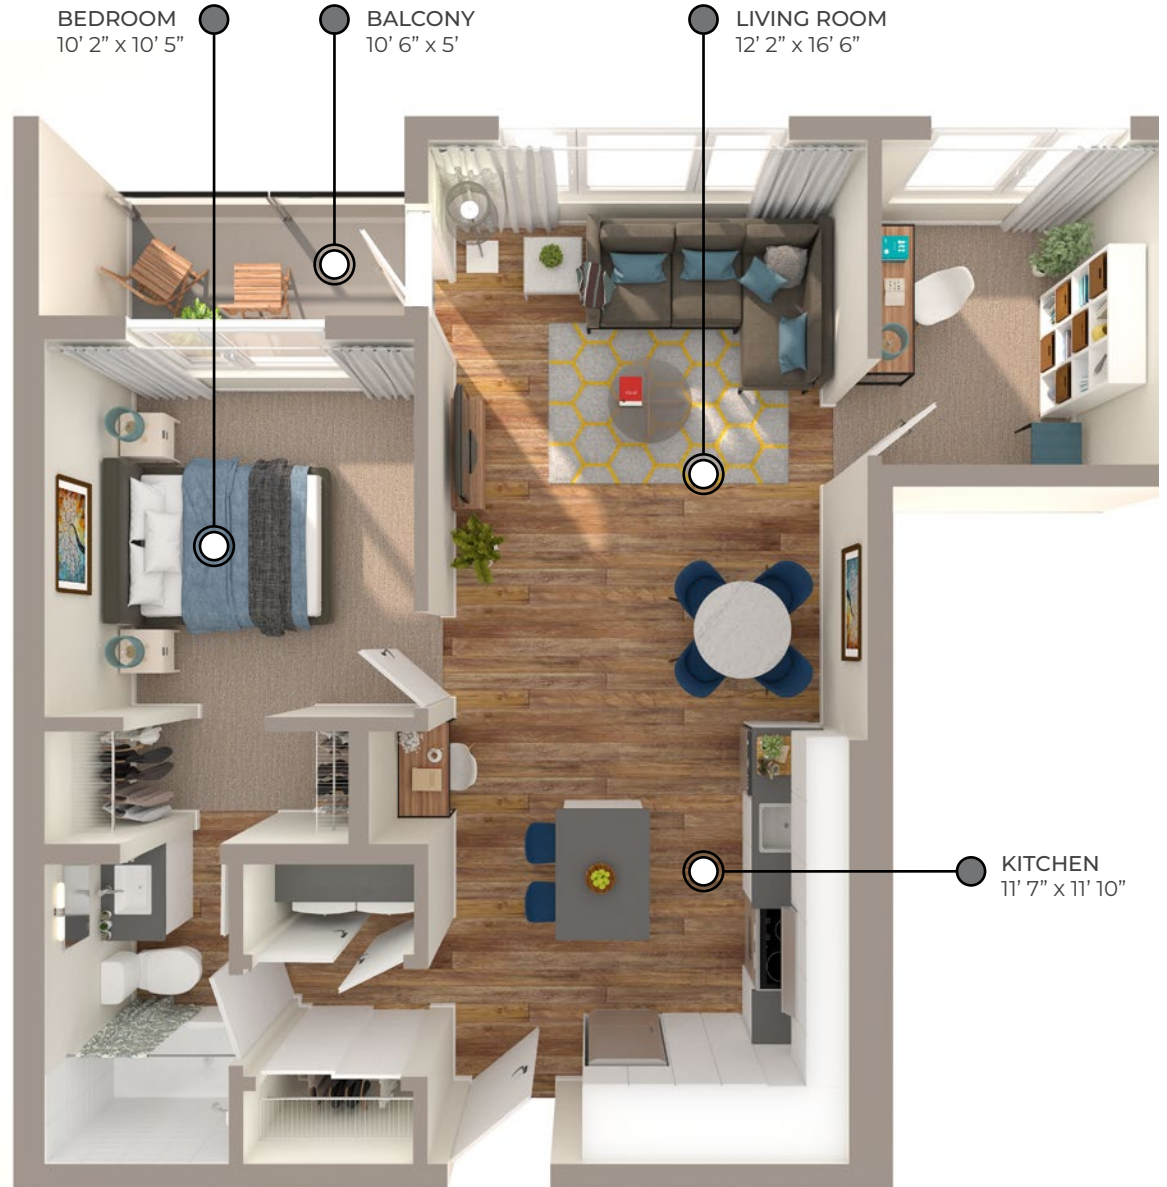

MONARCH APARTMENTS

3554 Ryder Hesjedal Way
Colwood, BC

INLAND

687 - 711 sq ft

The floor plan illustrated here includes these finishes:

CABINETS:
FLAT SLAB

COUNTERS:
QUARTZ

FLOORING:
LUXURY
VINYL PLANK

CARPET:
TEXTURED
CUT PILE

All suite measurements are preliminary based on current building concept and unit configurations and are subject to change.

3554 Ryder Hesjedal Way
Colwood, BC

INLAND
687 - 711 sq ft