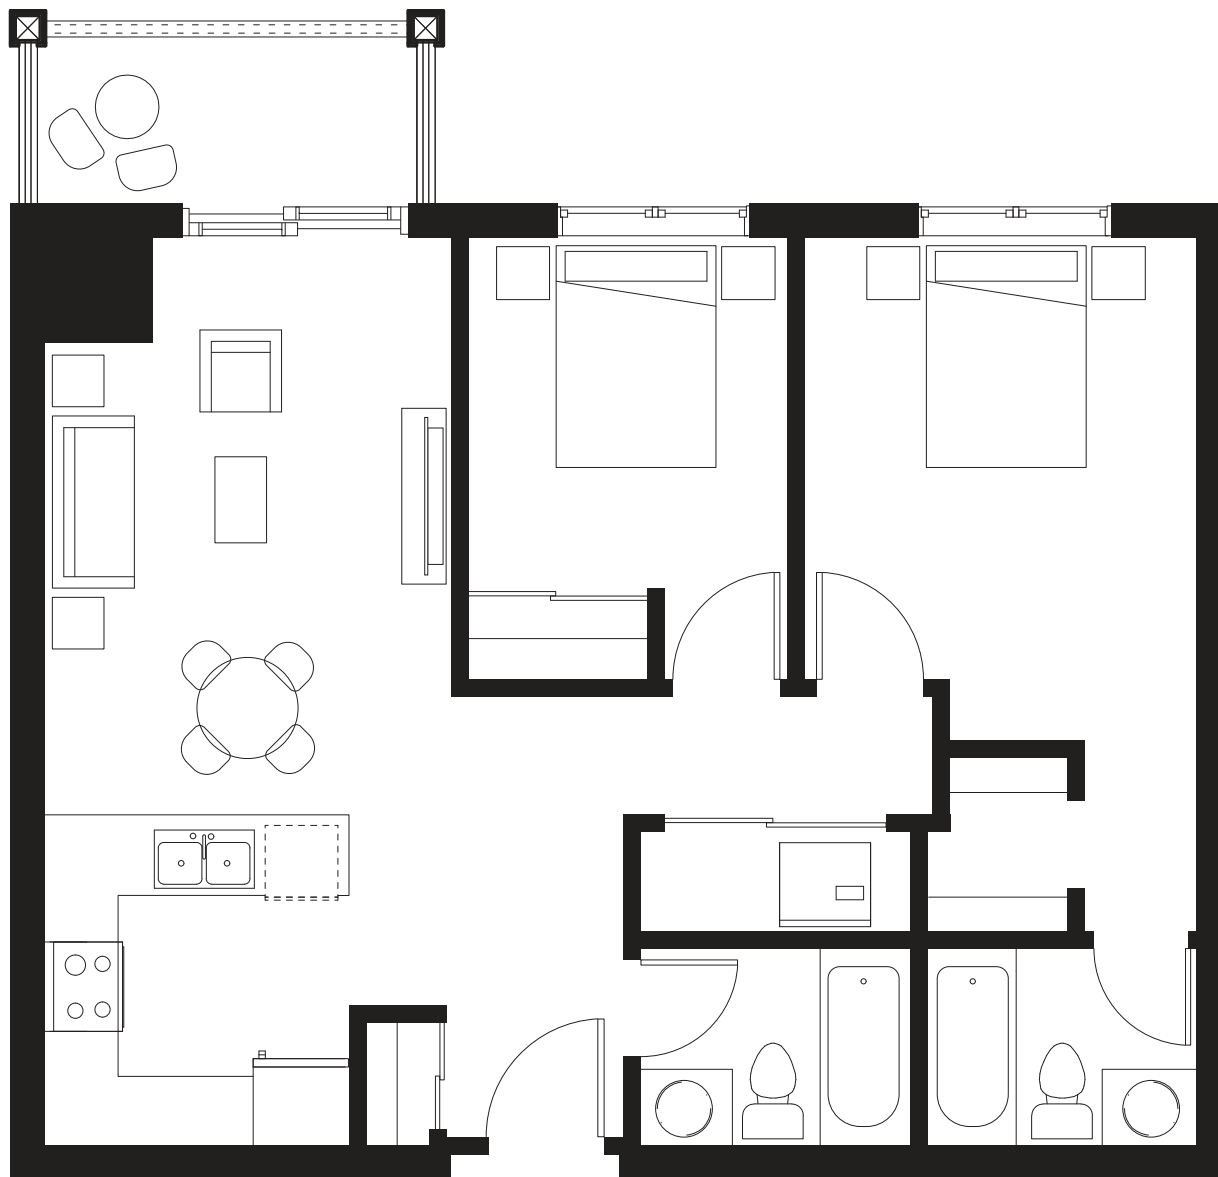

# QUARTZ

**783** sq ft

105 & 107  
Ridgeway Place

RIDGEWAY  
SUITES   
 SKYLINE LIVING

All suite measurements are preliminary based on current building concept and unit configurations and are subject to change.

# QUARTZ

Basement

008

First Floor

108

Second Floor

208

Third Floor

308

Fourth Floor

408

Basement

First floor

Second floor

Third floor

Fourth floor