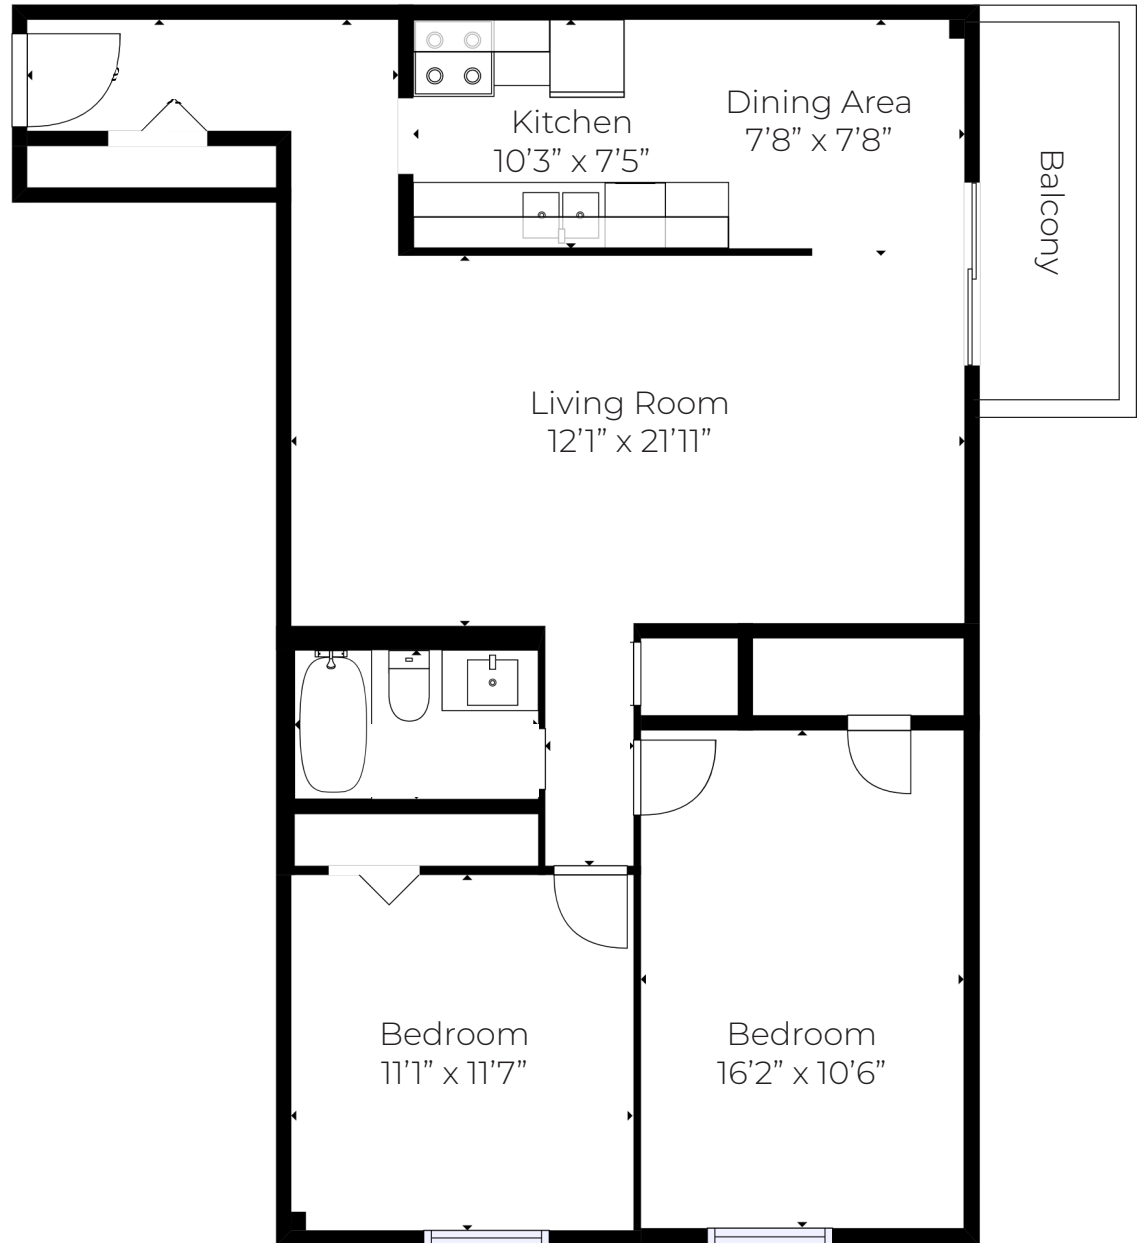

RIVER RIDGE
TOWERS
APARTMENTS

76 Mary Street
Chatham, ON, N7L 4K2

2 BEDROOM, 1 BATH
914 sq ft

Please note, all floor plans and photos are provided for illustrative purposes only. **ALL MEASUREMENTS ARE APPROXIMATE.** Actual layouts may be different than shown and could vary in size and scale.

RIVER RIDGE
TOWERS
APARTMENTS

76 Mary Street
Chatham, ON, N7L 4K2

2 BEDROOM, 1 BATH

947 sq ft

Please note, all floor plans and photos are provided for illustrative purposes only. **ALL MEASUREMENTS ARE APPROXIMATE.** Actual layouts may be different than shown and could vary in size and scale.