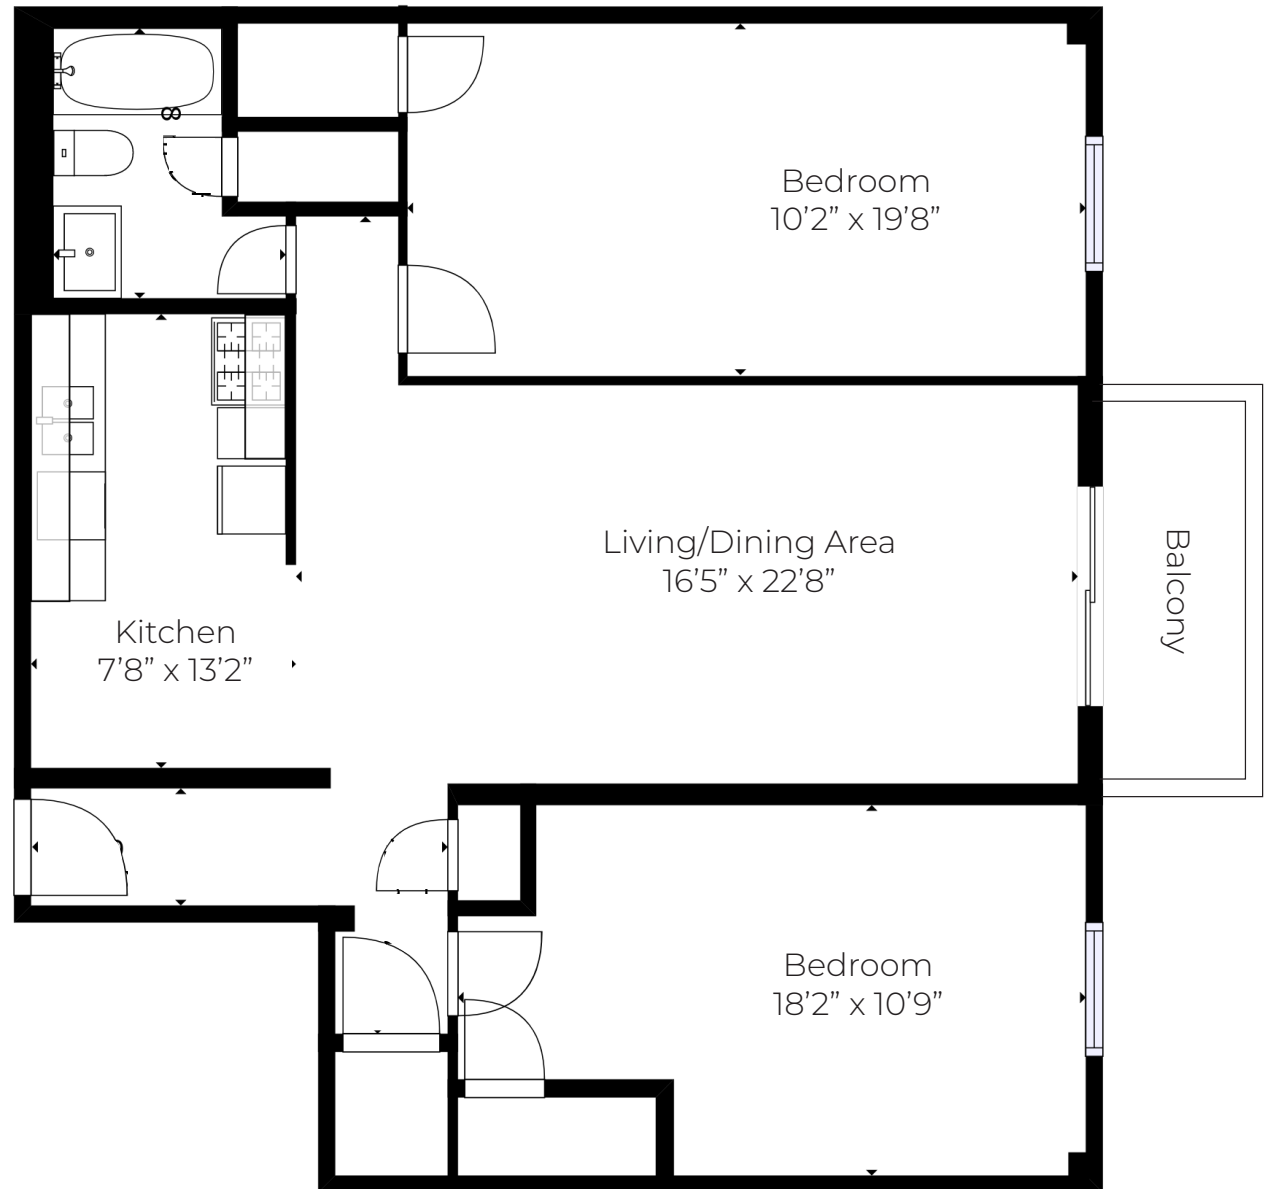

RIVER RIDGE
TOWERS
APARTMENTS

76 Mary Street
Chatham, ON, N7L 4K2

2 BEDROOM, 1 BATH
914 sq ft

Please note, all floor plans and photos are provided for illustrative purposes only. **ALL MEASUREMENTS ARE APPROXIMATE.** Actual layouts may be different than shown and could vary in size and scale.

RIVER RIDGE
TOWERS
APARTMENTS

76 Mary Street
Chatham, ON, N7L 4K2

2 BEDROOM, 1 BATH

947 sq ft

Please note, all floor plans and photos are provided for illustrative purposes only. **ALL MEASUREMENTS ARE APPROXIMATE.** Actual layouts may be different than shown and could vary in size and scale.