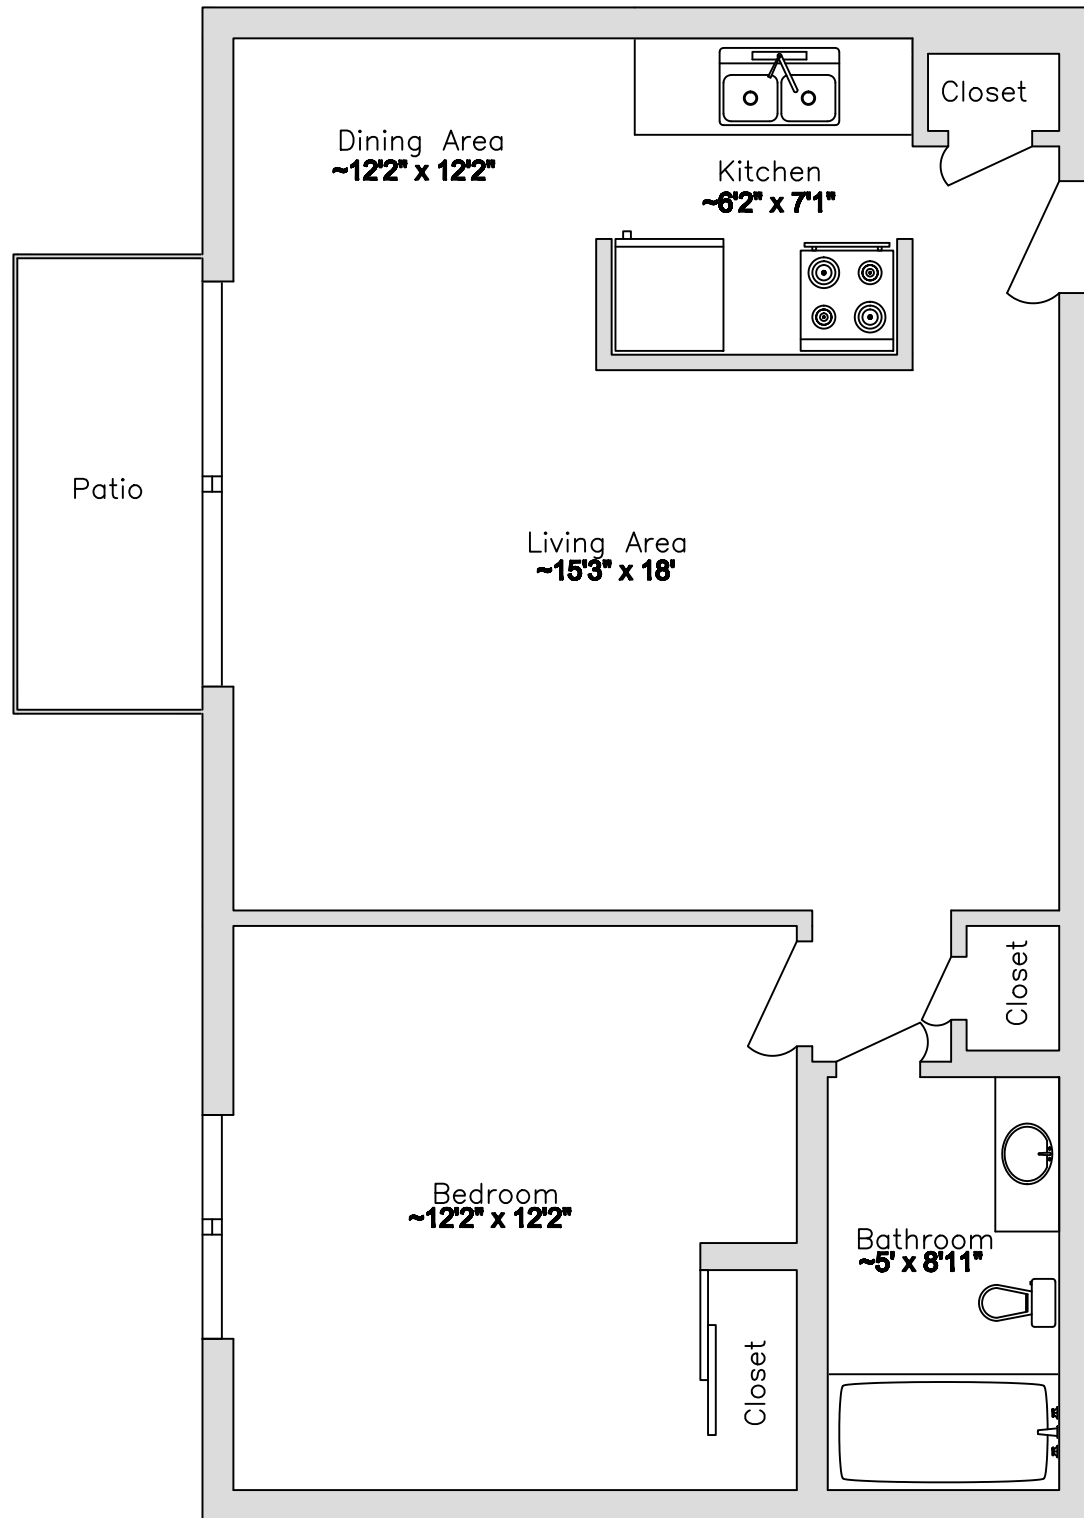

1223 Richmond Street
London
1 Bedroom Apartment
Unit 510
600 ft²
N.T.S.

SKYLINE