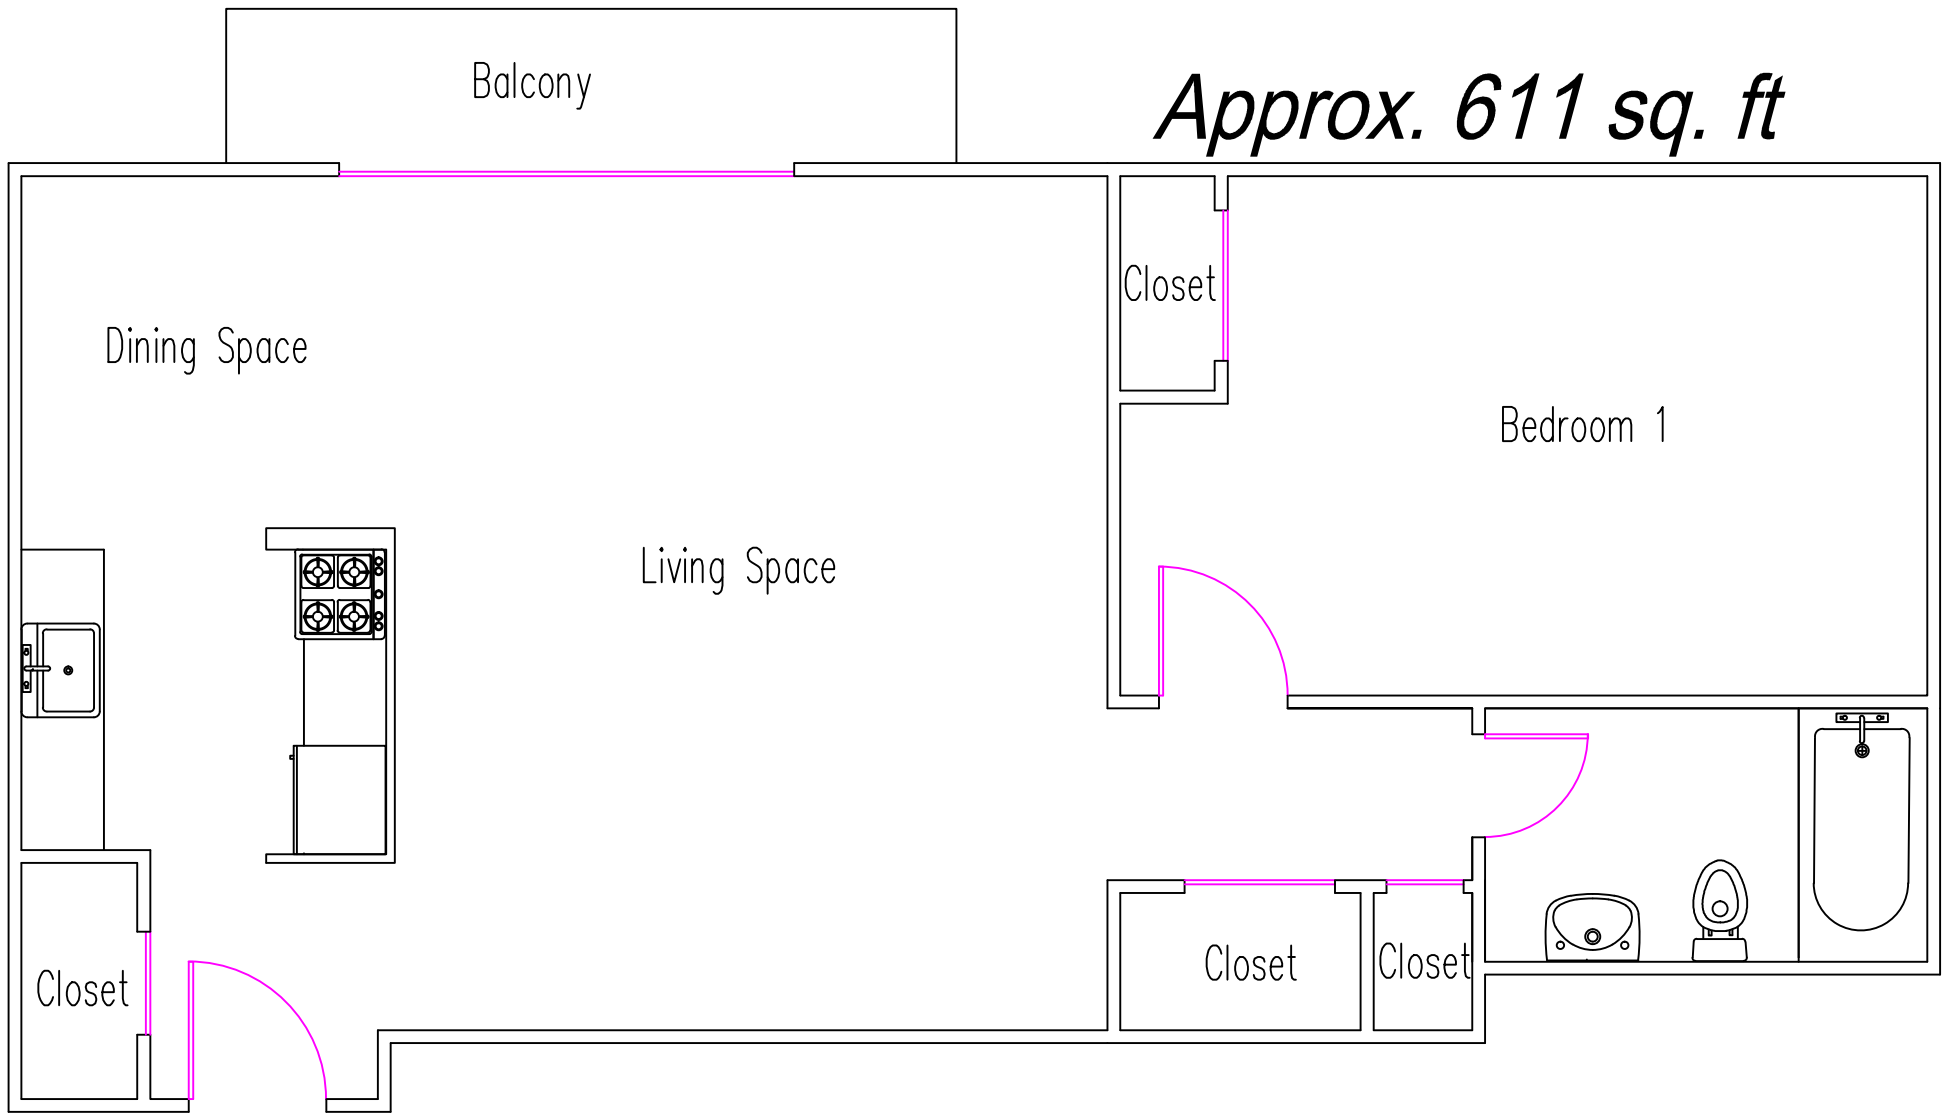

1223 Richmond Street
London
1 Bedroom Apartment
Unit 510
600 ft²
N.T.S.

SKYLINE