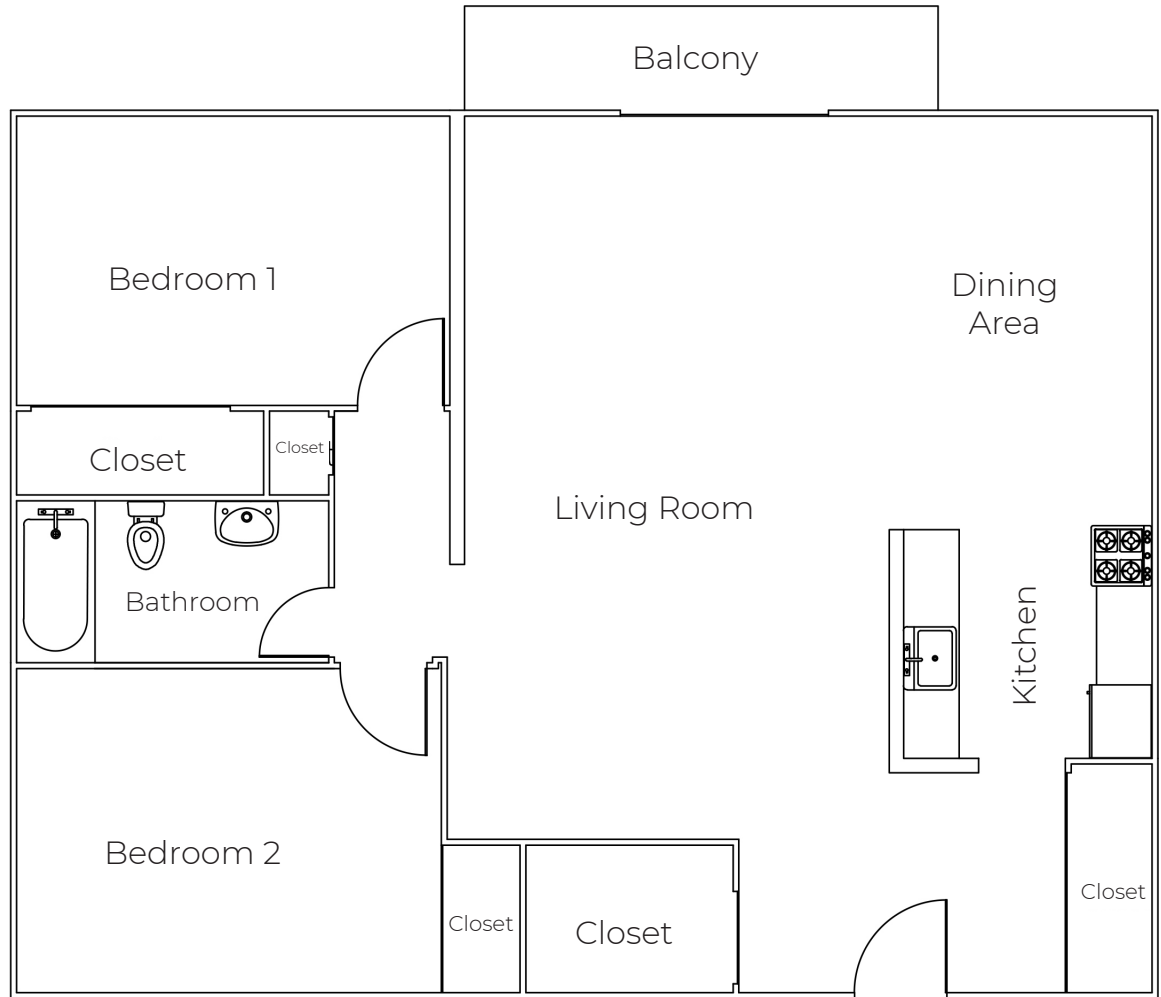

CARLSIE TOWER

1071 McDougall Street
Windsor, ON, N9A 1M2

2 BEDROOM
887 sq. ft

CARLSIE TOWER

1071 McDougall Street
Windsor, ON, N9A 1M2

2 BEDROOM
826 sq. ft

CARLSIE
TOWER

1071 McDougall Street
Windsor, ON, N9A 1M2

2 BEDROOM
749 sq. ft