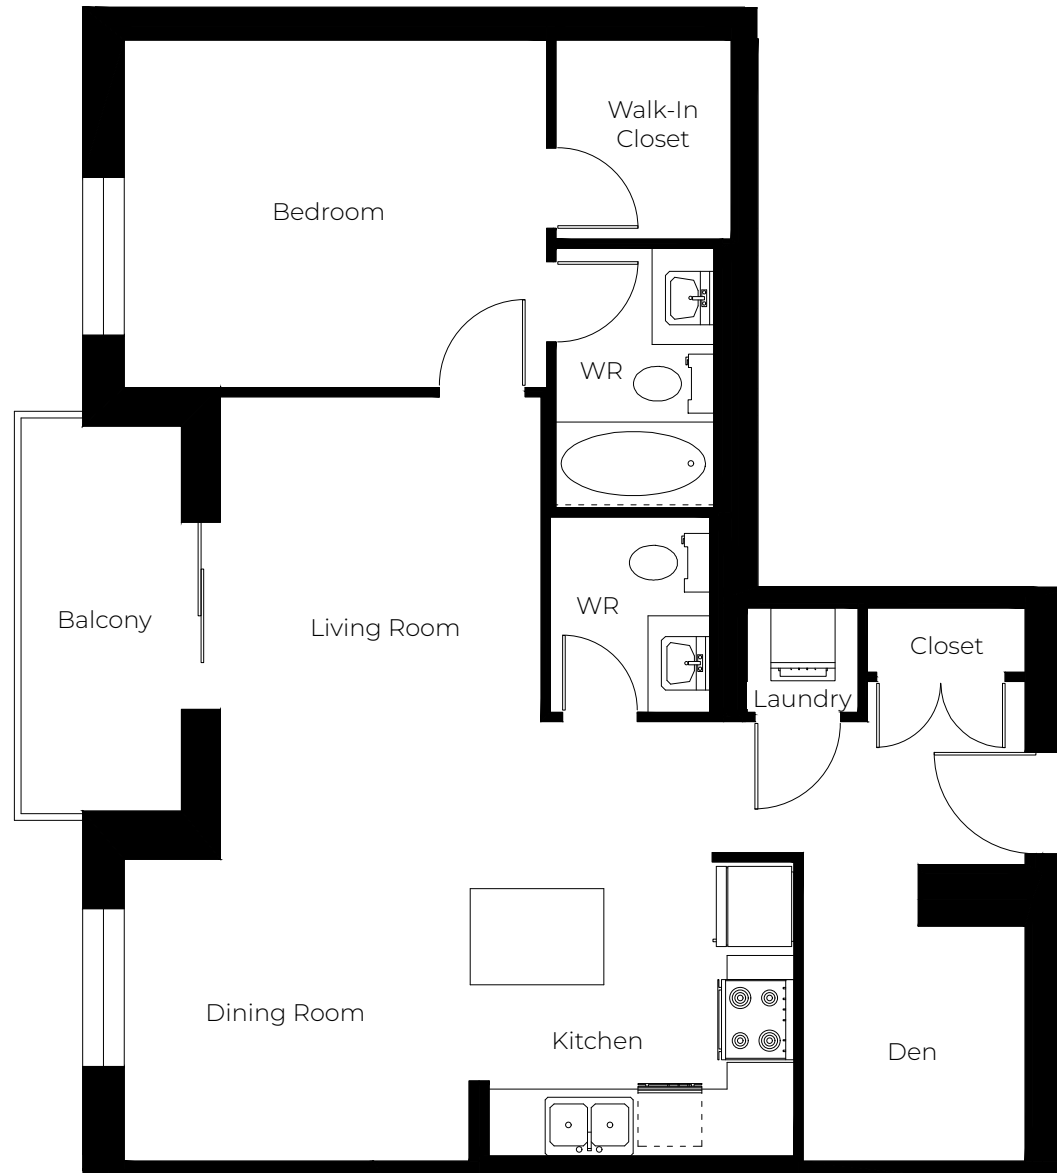

# THE KORTYARD APARTMENTS

171 Kortright Road West,  
Guelph, ON N1G 0G4

---

1 BED, 1.5 BATH + DEN  
**884** sq ft

---

Please note, all floor plans and photos are provided for illustrative purposes only. ALL MEASUREMENTS ARE APPROXIMATE. Actual layouts and finishes may be different than shown and could vary in size and scale.