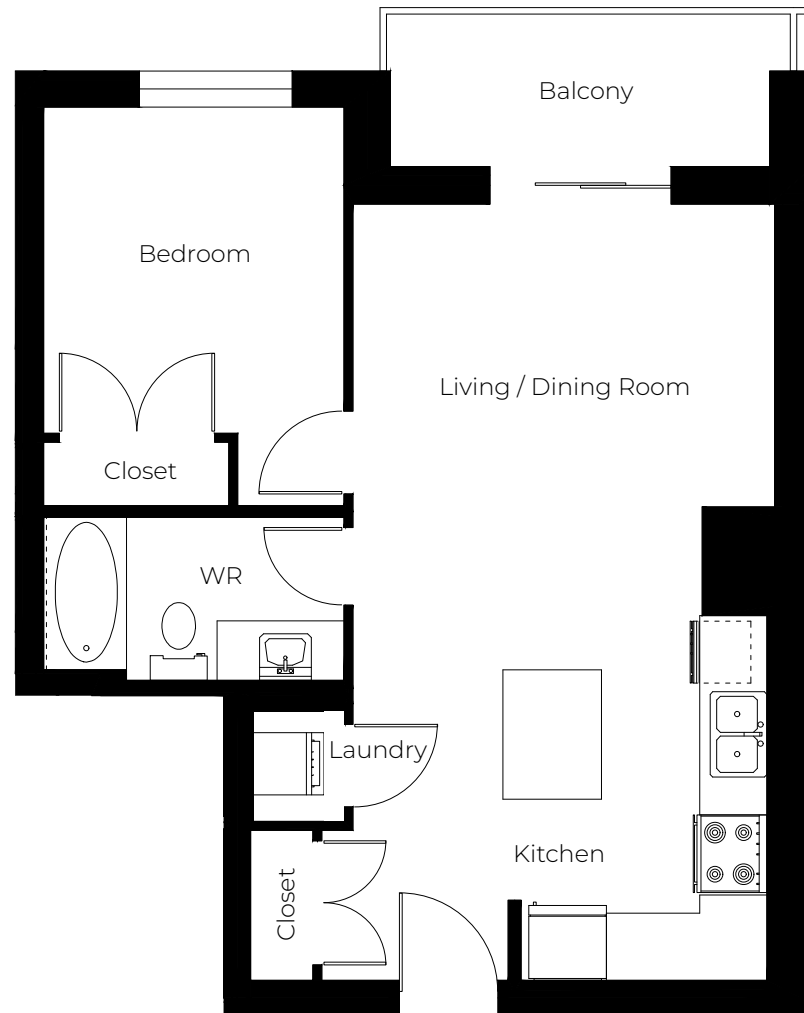

THE KORTYARD APARTMENTS

171 Kortright Road West,
Guelph, ON N1G 0G4

1 BED, 1 BATH
629 - 638 sq ft

Please note, all floor plans and photos are provided for illustrative purposes only. ALL MEASUREMENTS ARE APPROXIMATE. Actual layouts and finishes may be different than shown and could vary in size and scale.

THE KORTYARD APARTMENTS

171 Kortright Road West,
Guelph, ON N1G 0G4

1 BED, 1 BATH
674 - 686 sq ft

Please note, all floor plans and photos are provided for illustrative purposes only. ALL MEASUREMENTS ARE APPROXIMATE. Actual layouts and finishes may be different than shown and could vary in size and scale.

THE KORTYARD APARTMENTS

171 Kortright Road West,
Guelph, ON N1G 0G4

1 BED, 1 BATH
703 - 720 sq ft

Please note, all floor plans and photos are provided for illustrative purposes only. ALL MEASUREMENTS ARE APPROXIMATE. Actual layouts and finishes may be different than shown and could vary in size and scale.

THE KORTYARD APARTMENTS

171 Kortright Road West,
Guelph, ON N1G 0G4

1 BED, 1 BATH

945 sq ft

Please note, all floor plans and photos are provided for illustrative purposes only. ALL MEASUREMENTS ARE APPROXIMATE. Actual layouts and finishes may be different than shown and could vary in size and scale.