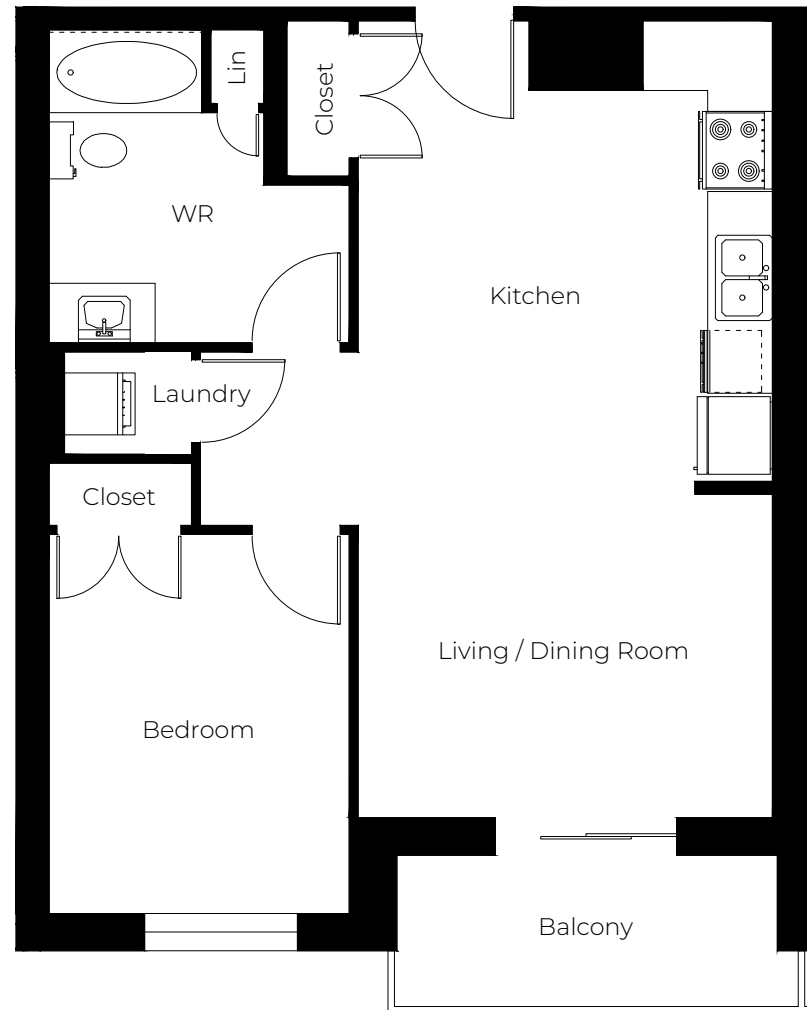

THE KORTYARD APARTMENTS

171 Kortright Road West,
Guelph, ON N1G 0G4

1 BED, 1 BATH
629 - 638 sq ft

Please note, all floor plans and photos are provided for illustrative purposes only. ALL MEASUREMENTS ARE APPROXIMATE. Actual layouts and finishes may be different than shown and could vary in size and scale.

THE KORTYARD APARTMENTS

171 Kortright Road West,
Guelph, ON N1G 0G4

1 BED, 1 BATH
674 - 686 sq ft

Please note, all floor plans and photos are provided for illustrative purposes only. ALL MEASUREMENTS ARE APPROXIMATE. Actual layouts and finishes may be different than shown and could vary in size and scale.

THE KORTYARD APARTMENTS

171 Kortright Road West,
Guelph, ON N1G 0G4

1 BED, 1 BATH
703 - 720 sq ft

Please note, all floor plans and photos are provided for illustrative purposes only. ALL MEASUREMENTS ARE APPROXIMATE. Actual layouts and finishes may be different than shown and could vary in size and scale.

THE KORTYARD APARTMENTS

171 Kortright Road West,
Guelph, ON N1G 0G4

1 BED, 1 BATH

945 sq ft

Please note, all floor plans and photos are provided for illustrative purposes only. ALL MEASUREMENTS ARE APPROXIMATE. Actual layouts and finishes may be different than shown and could vary in size and scale.