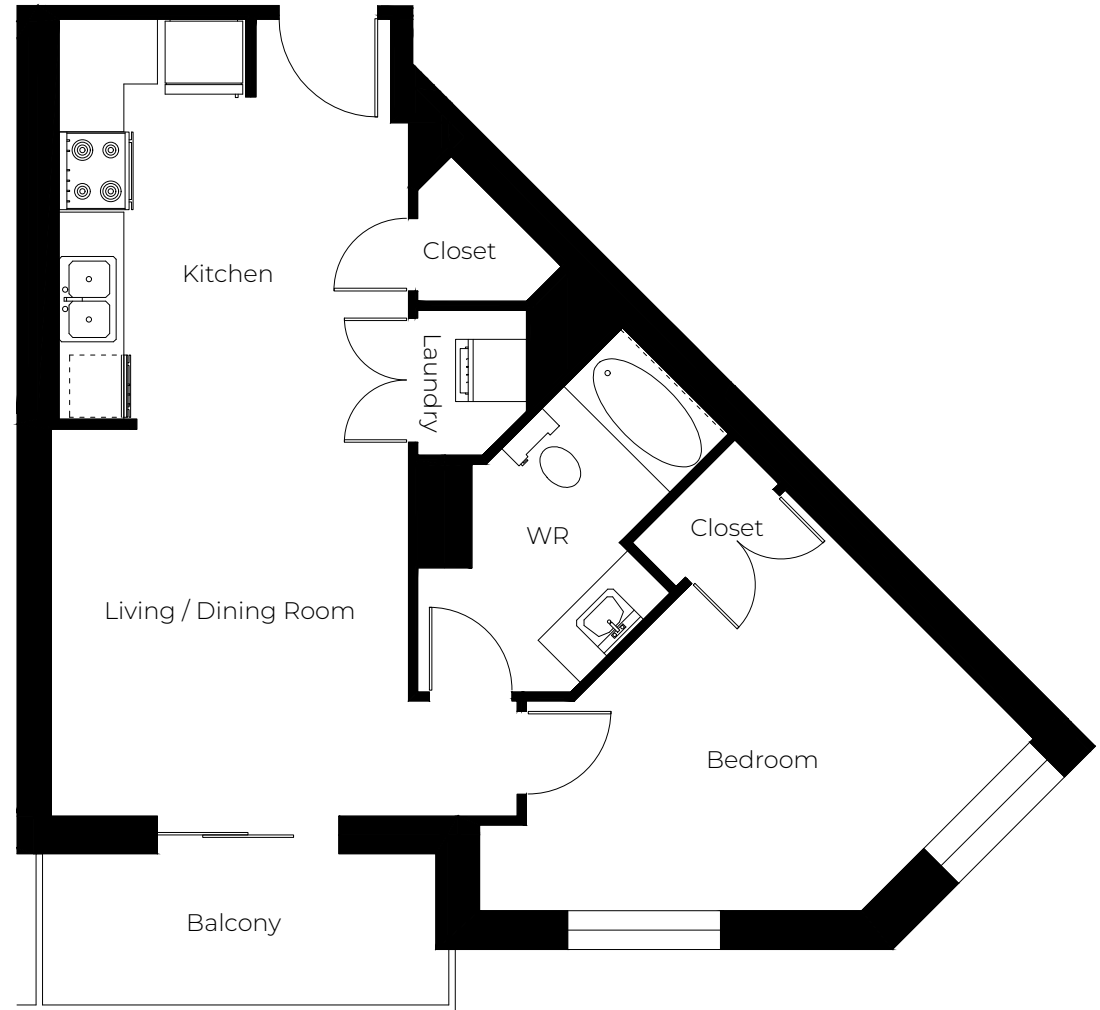

THE KORTYARD APARTMENTS

171 Kortright Road West,
Guelph, ON N1G 0G4

1 BED, 1 BATH
629 - 638 sq ft

Please note, all floor plans and photos are provided for illustrative purposes only. ALL MEASUREMENTS ARE APPROXIMATE. Actual layouts and finishes may be different than shown and could vary in size and scale.

THE KORTYARD APARTMENTS

171 Kortright Road West,
Guelph, ON N1G 0G4

1 BED, 1 BATH
674 - 686 sq ft

Please note, all floor plans and photos are provided for illustrative purposes only. ALL MEASUREMENTS ARE APPROXIMATE. Actual layouts and finishes may be different than shown and could vary in size and scale.

THE KORTYARD APARTMENTS

171 Kortright Road West,
Guelph, ON N1G 0G4

1 BED, 1 BATH
703 - 720 sq ft

Please note, all floor plans and photos are provided for illustrative purposes only. ALL MEASUREMENTS ARE APPROXIMATE. Actual layouts and finishes may be different than shown and could vary in size and scale.

THE KORTYARD APARTMENTS

171 Kortright Road West,
Guelph, ON N1G 0G4

1 BED, 1 BATH

945 sq ft

Please note, all floor plans and photos are provided for illustrative purposes only. ALL MEASUREMENTS ARE APPROXIMATE. Actual layouts and finishes may be different than shown and could vary in size and scale.