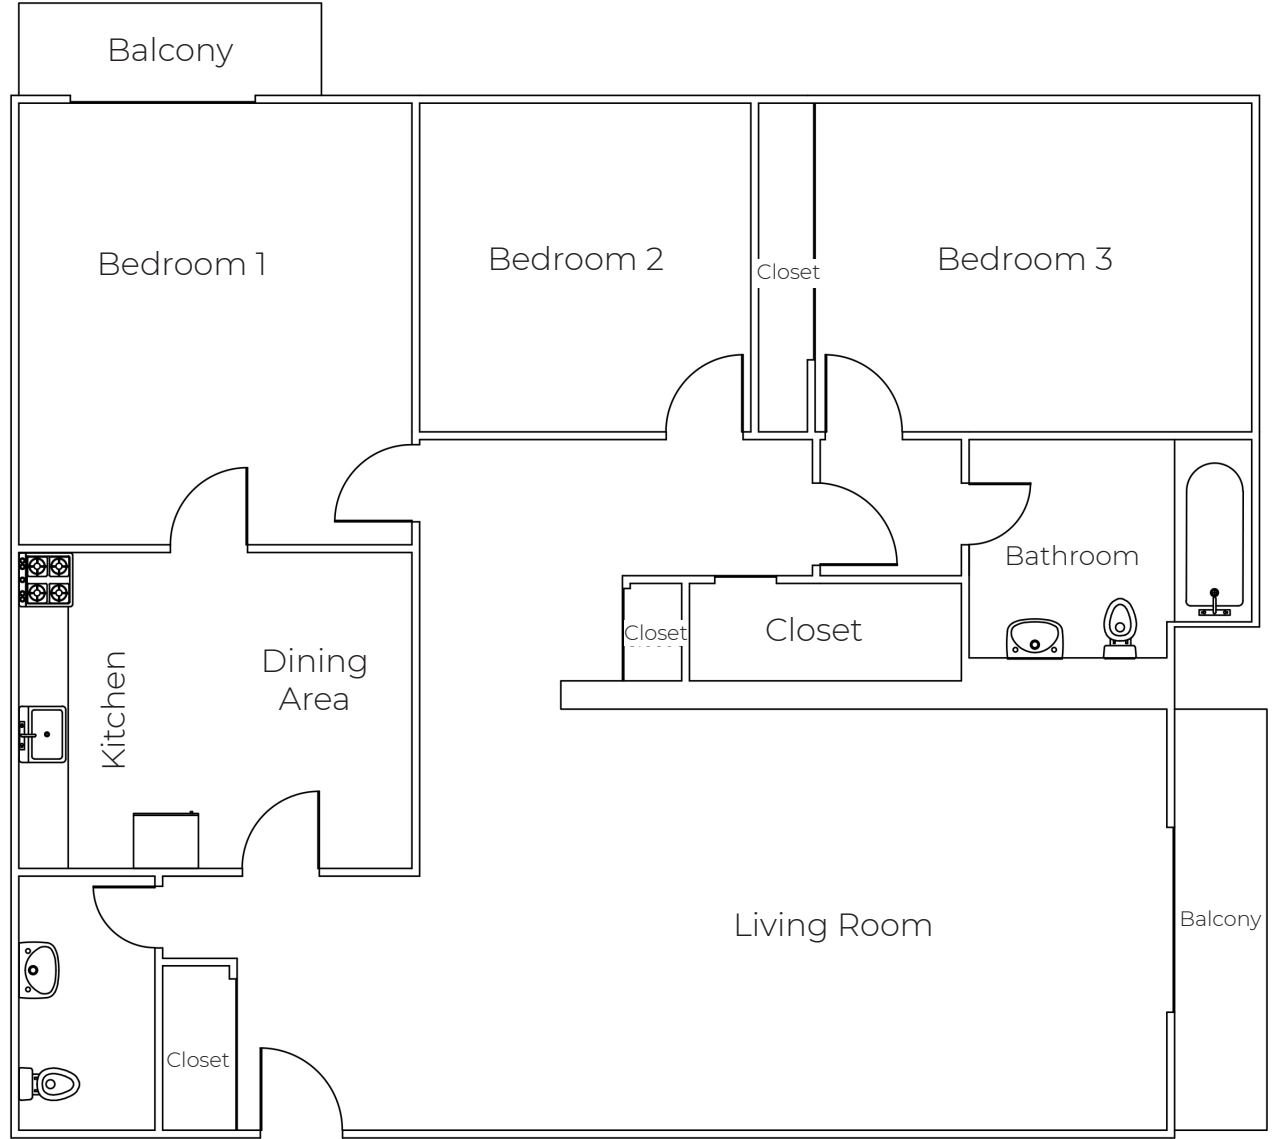

OUELLETTE TOWER

737 Ouellette Ave.
Windsor, ON, N9A 6T5

PENTHOUSE 1287 sq. ft

OUELLETTE TOWER

737 Ouellette Ave.
Windsor, ON, N9A 6T5

PENTHOUSE

1268 sq. ft