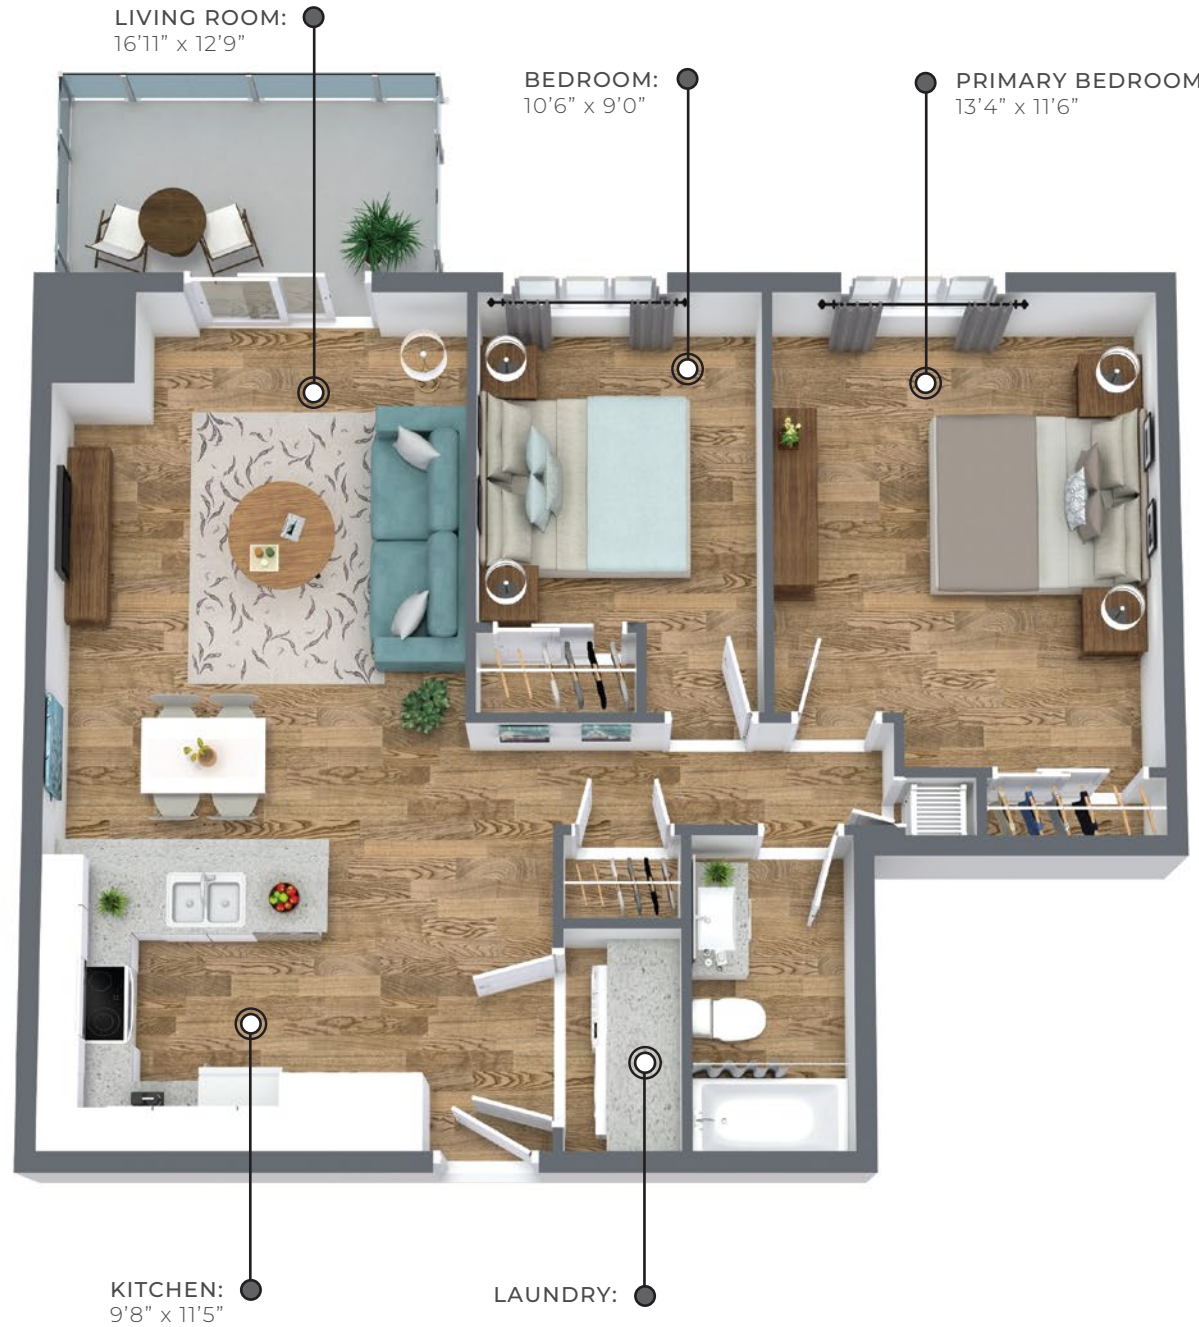

### First Floor

Suites 104, 113

## MAIDSTONE

930 sq ft

The floor plan illustrated here uses finishes from our exclusive **Palette One Collection** and includes:

CABINETS:  
FLAT PANEL

COUNTERS:  
QUARTZ

FLOORING:  
LUXURY  
VINYL PLANK

Palette One finishes are on  
levels 1 & 3.