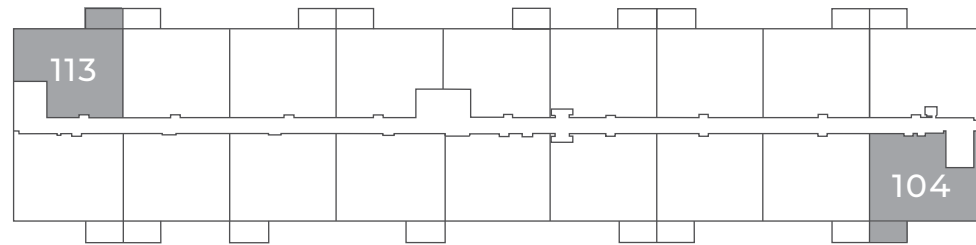

First Floor

Suites 104, 113