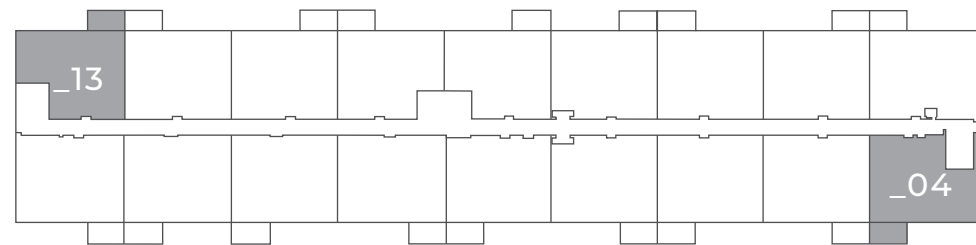

Second - Fourth Floor

Suites 204, 213, 304, 313, 404, 413