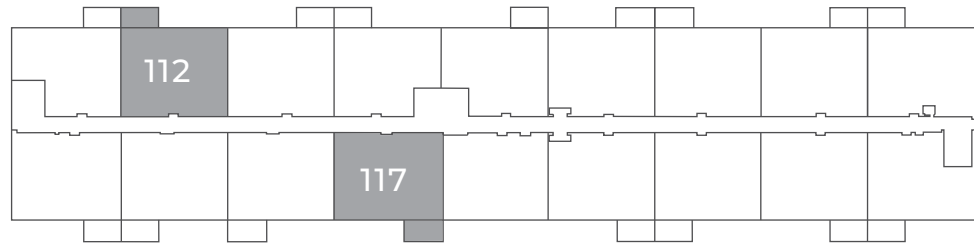

First Floor Suites 112, 117