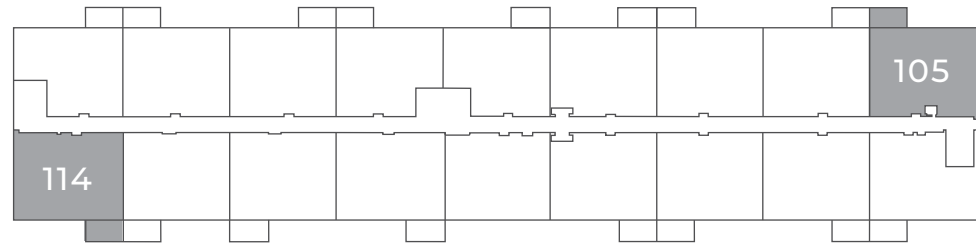

FLOORING:
LUXURY
VINYL PLANK

Palette One finishes are on levels 1 & 3.

All suite measurements are preliminary based on current building concept and unit configurations and are subject to change.
southfieldgreen.ca

SOUTHFIELD GREEN APARTMENTS

1200 & 1250 Southfield Drive
Tecumseh, ON

ST. CLAIR

1015 sq ft

This suite is also available with finishes from our **Palette Two Collection** and includes:

CABINETS:
FLAT PANEL

COUNTERS:
QUARTZ

FLOORING:
LUXURY
VINYL PLANK

Palette Two finishes are on
levels 2 & 4.

First Floor

Suites 105, 114

Second - Fourth Floor

Suites 205, 214, 305, 314, 405, 414