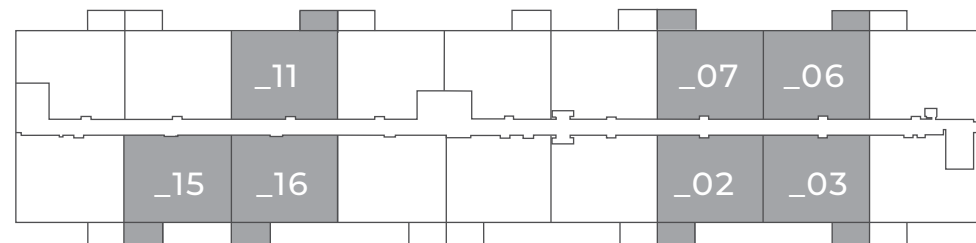

Second - Fourth Floor

Suites 202, 203, 206, 207, 211, 215, 216, 302, 303,
306, 307, 311, 315, 316, 402, 403, 406, 407, 411,
415, 416