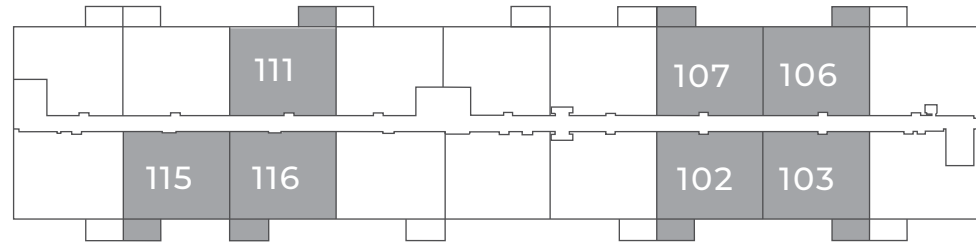

FAIRPLAY

1007 sq ft

This suite is also available with finishes from our **Palette Two Collection** and includes:

CABINETRY:
FLAT PANEL

COUNTERS:
QUARTZ

FLOORING:
LUXURY
VINYL PLANK

Palette Two finishes are on
levels 2 & 4.

First Floor

Suites 102, 103, 106, 107, 111, 115, 116

Second - Fourth Floor

Suites 202, 203, 206, 207, 211, 215, 216, 302, 303,
306, 307, 311, 315, 316, 402, 403, 406, 407, 411,
415, 416

SOUTHFIELD GREEN APARTMENTS