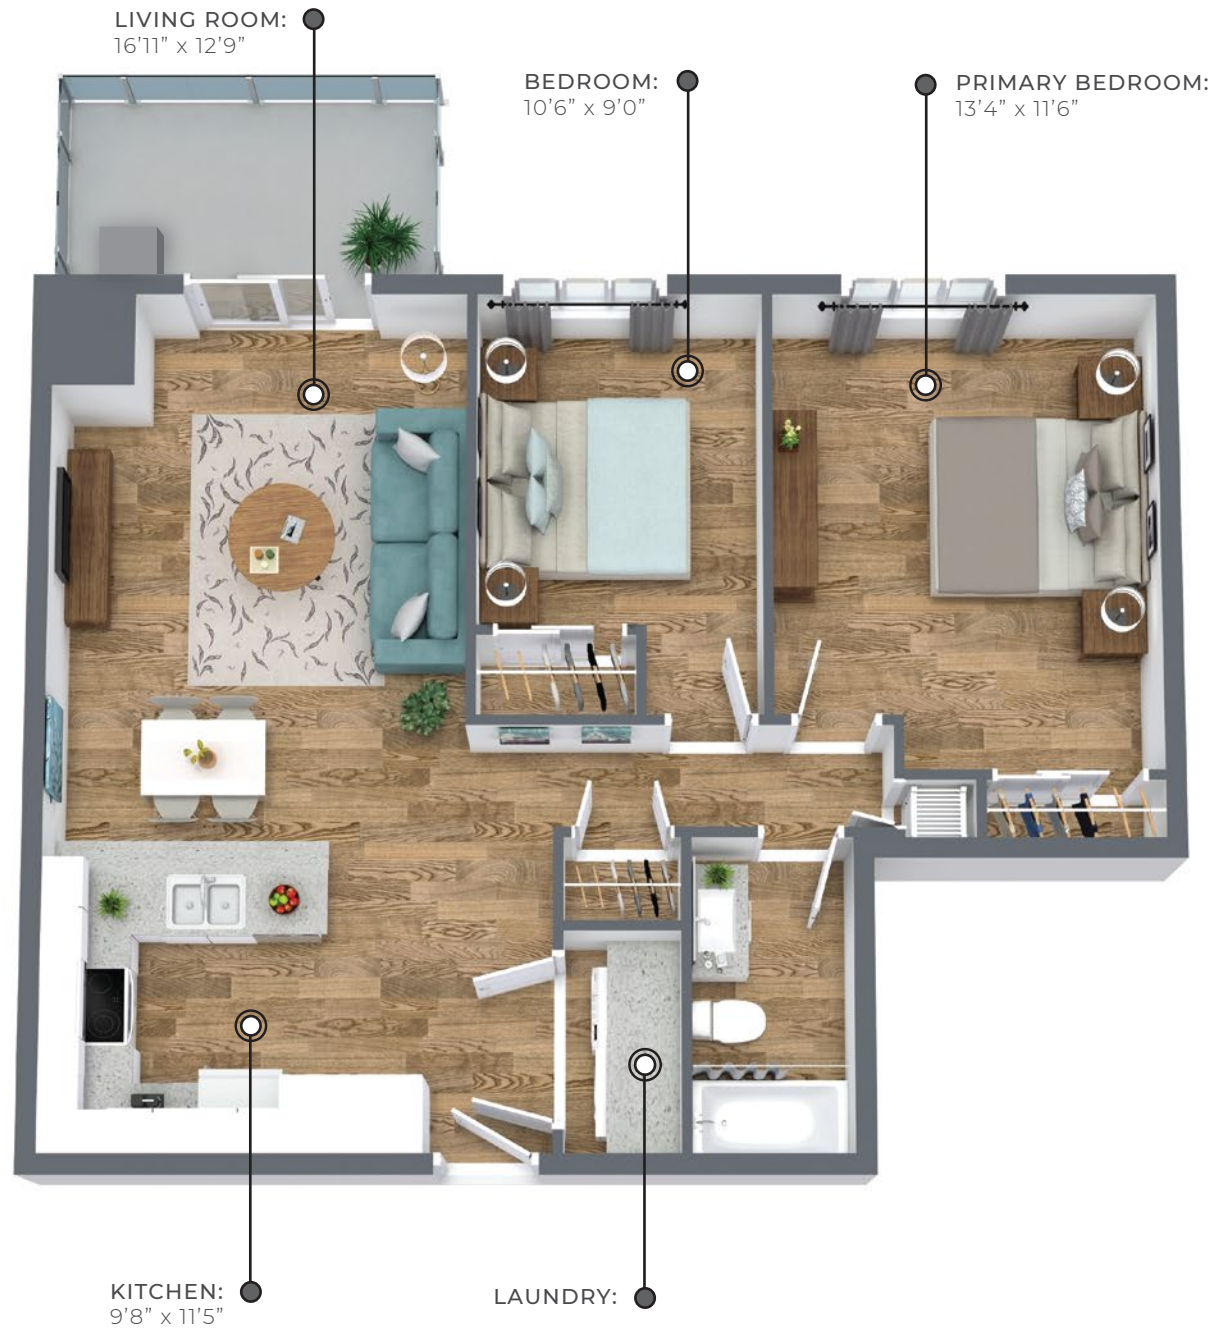

### First Floor

Suites 104, 113

**CABINETS:**  
FLAT PANEL

**COUNTERS:**  
QUARTZ

**FLOORING:**  
LUXURY  
VINYL PLANK

**Palette One finishes are on levels 1 & 3.**

All suite measurements are preliminary based on current building concept and unit configurations and are subject to change.  
[southfieldgreen.ca](http://southfieldgreen.ca)

## MAIDSTONE

**930** sq ft

This suite is also available with finishes from our **Palette Two Collection** and includes:

**CABINETRY:**  
FLAT PANEL

**COUNTERS:**  
QUARTZ

**FLOORING:**  
LUXURY  
VINYL PLANK