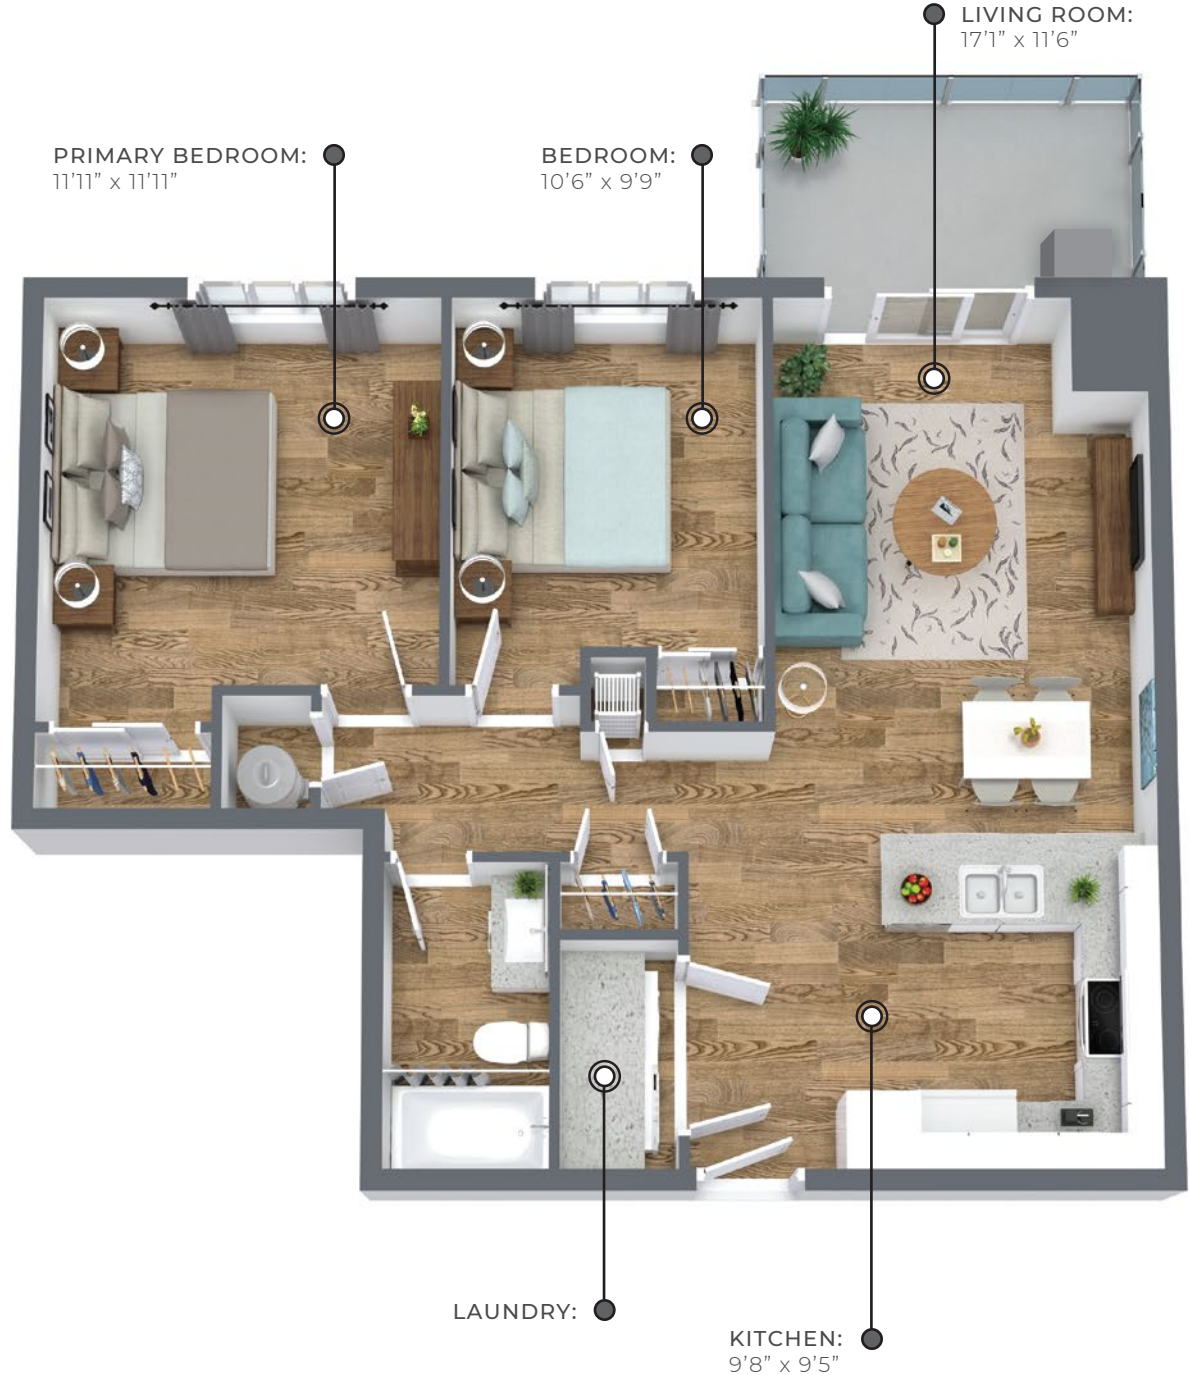

All suite measurements are preliminary based on current building concept and unit configurations and are subject to change.
southfieldgreen.ca