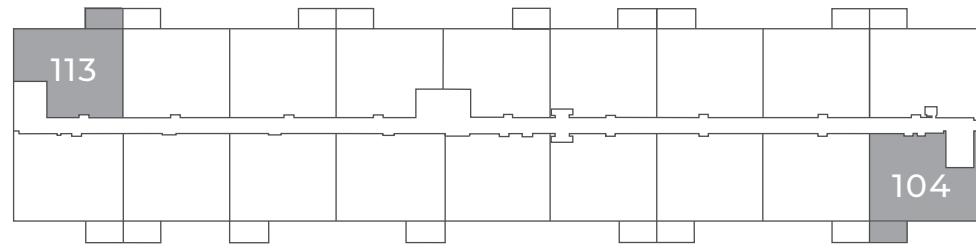

First Floor

Suites 104, 113