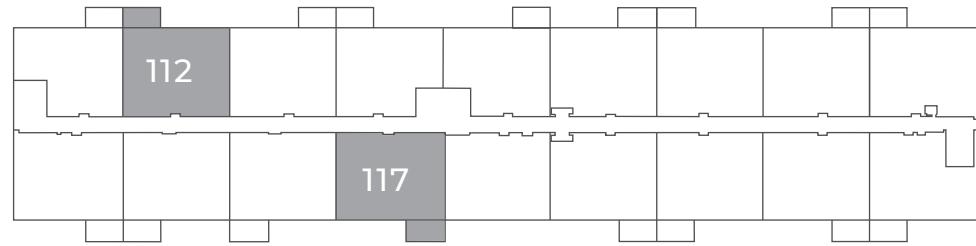

First Floor Suites 112, 117