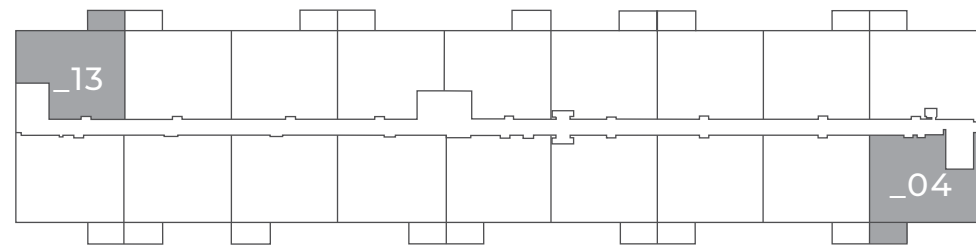

Second - Fourth Floor

Suites 204, 213, 304, 313, 404, 413